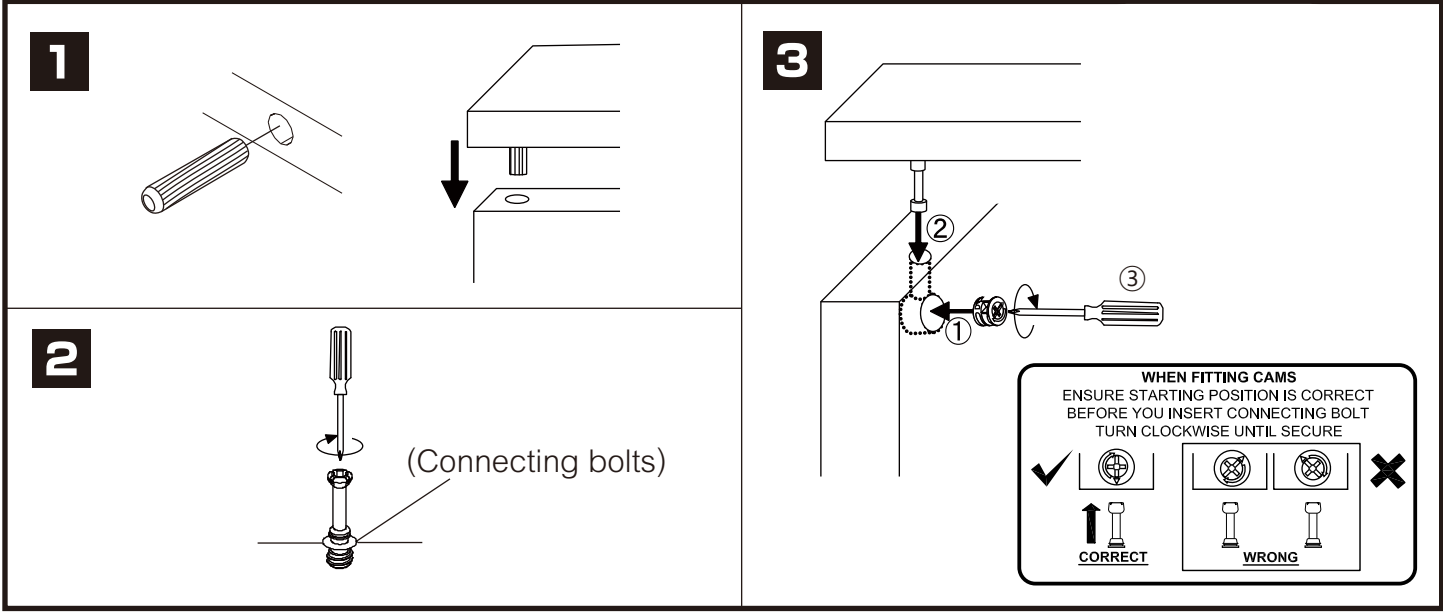

SUPREME

Night Table/B

CONNECT SYSTEM

HARDWARE

-BODY SET

x 8

x 8

(8x35)

#5x5/8"

x 2

#5x1/2"

x 1

(L)

(R)

ASSEMBLY

-BODY SET