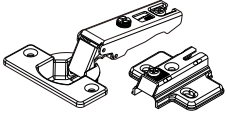

SUPREME

Night Table/B

CONNECT SYSTEM

HARDWARE

-BODY SET

x 8

x 8

(8x35)

x 24

x 4

x 6

x 3

M4x16mm.

x 12

x 1

M4x30mm.

x 6

M4x16mm.

x 4

#UP-745

x 4

M5x70mm.

x 4

x 1

#5x5/8"

x 2

#5x1/2"

x 1

(L)

(R)

ASSEMBLY

-BODY SET