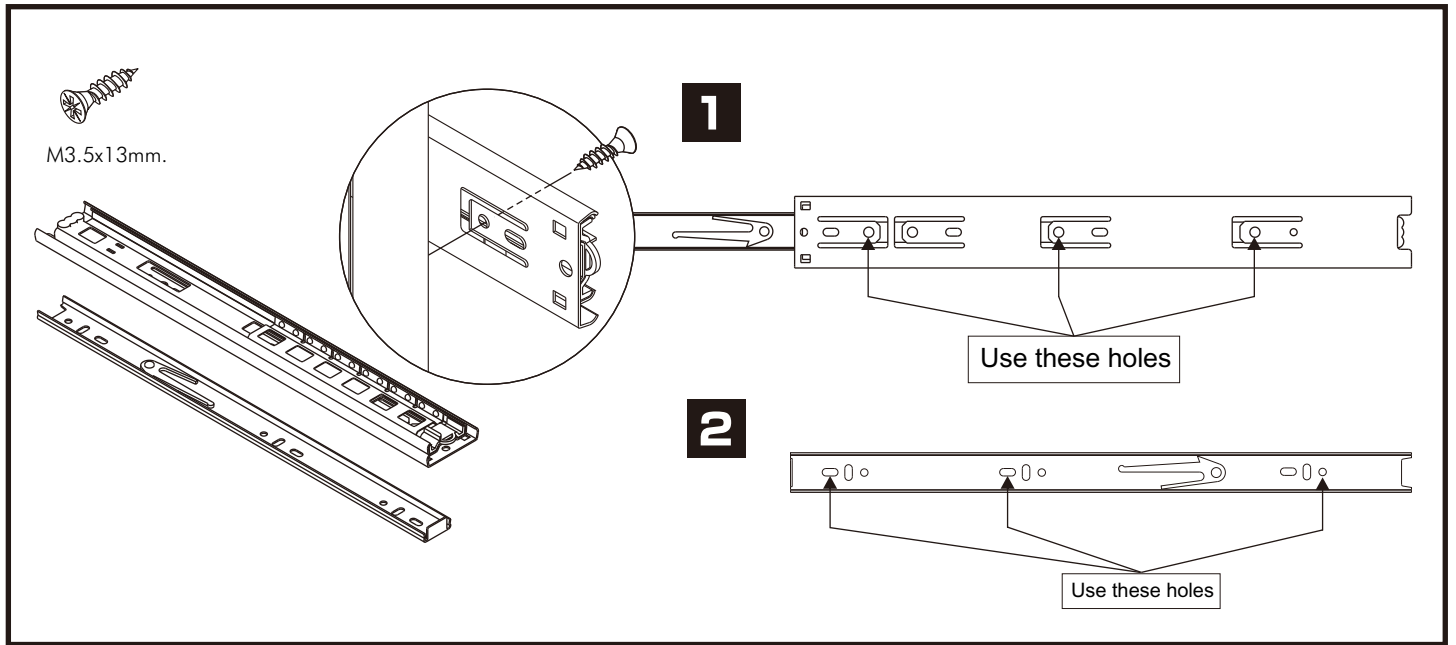

SUPREME

Bed 5 FT.

TYPE:RIGHT

TYPE:LEFT

CONNECT SYSTEM

1

2

(Connecting bolts)

3

WHEN FITTING CAMS
ENSURE STARTING POSITION IS CORRECT
BEFORE YOU INSERT CONNECTING BOLT
TURN CLOCKWISE UNTIL SECURE

↑
CORRECT

WRONG

i

M4x16mm.

13mm.

#5x5/8"

Click!

#5x1/2"

Door

16.5mm.

Insert Mounting

HARDWARE

-BODY SET

x 8