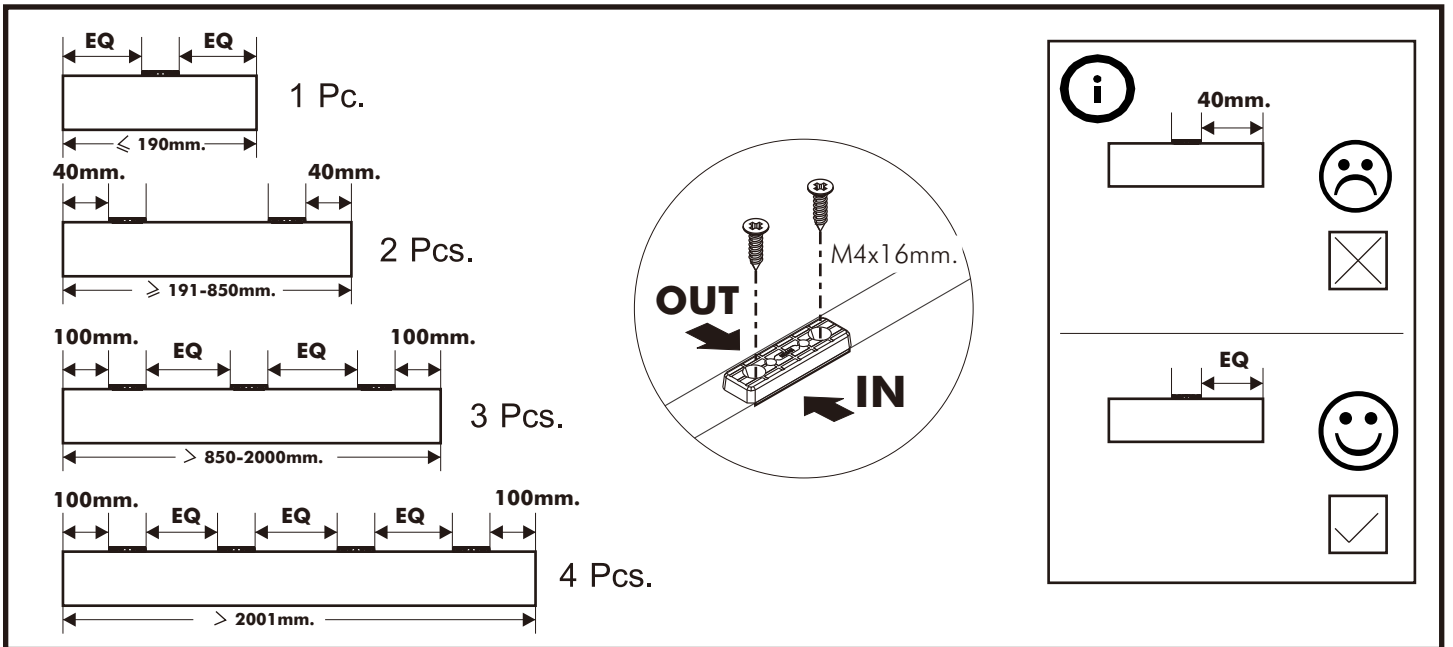

CONNECT SYSTEM