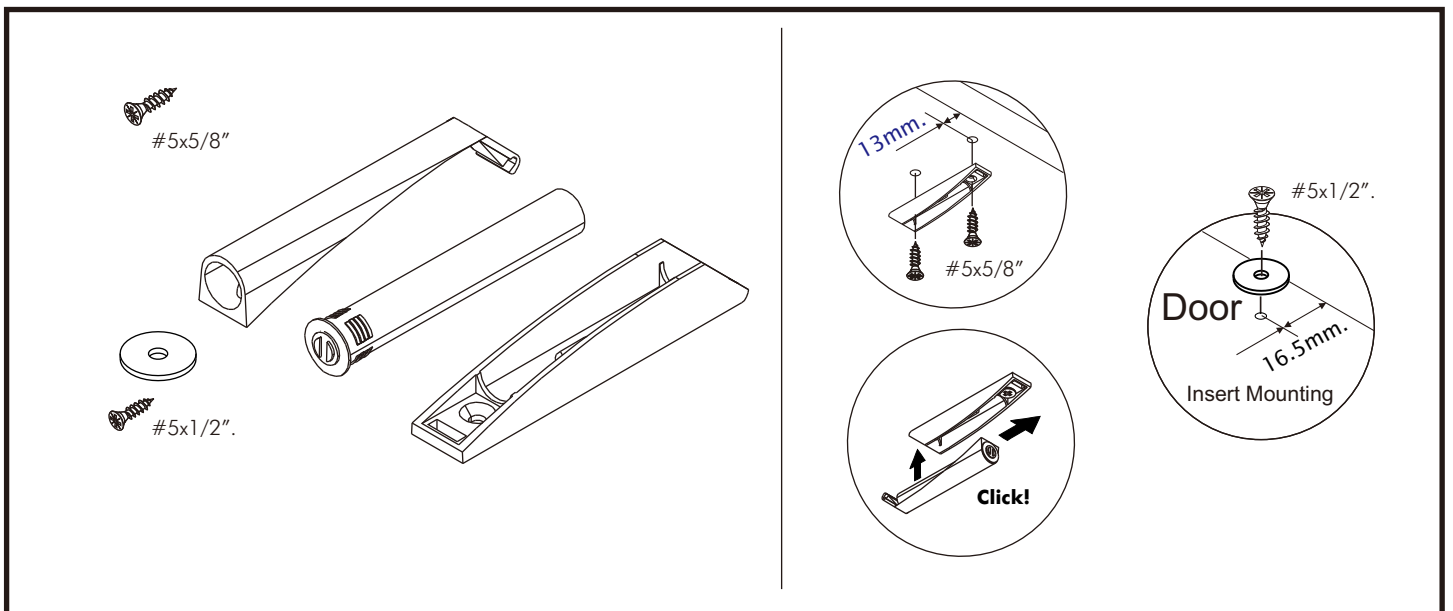

CONNECT SYSTEM