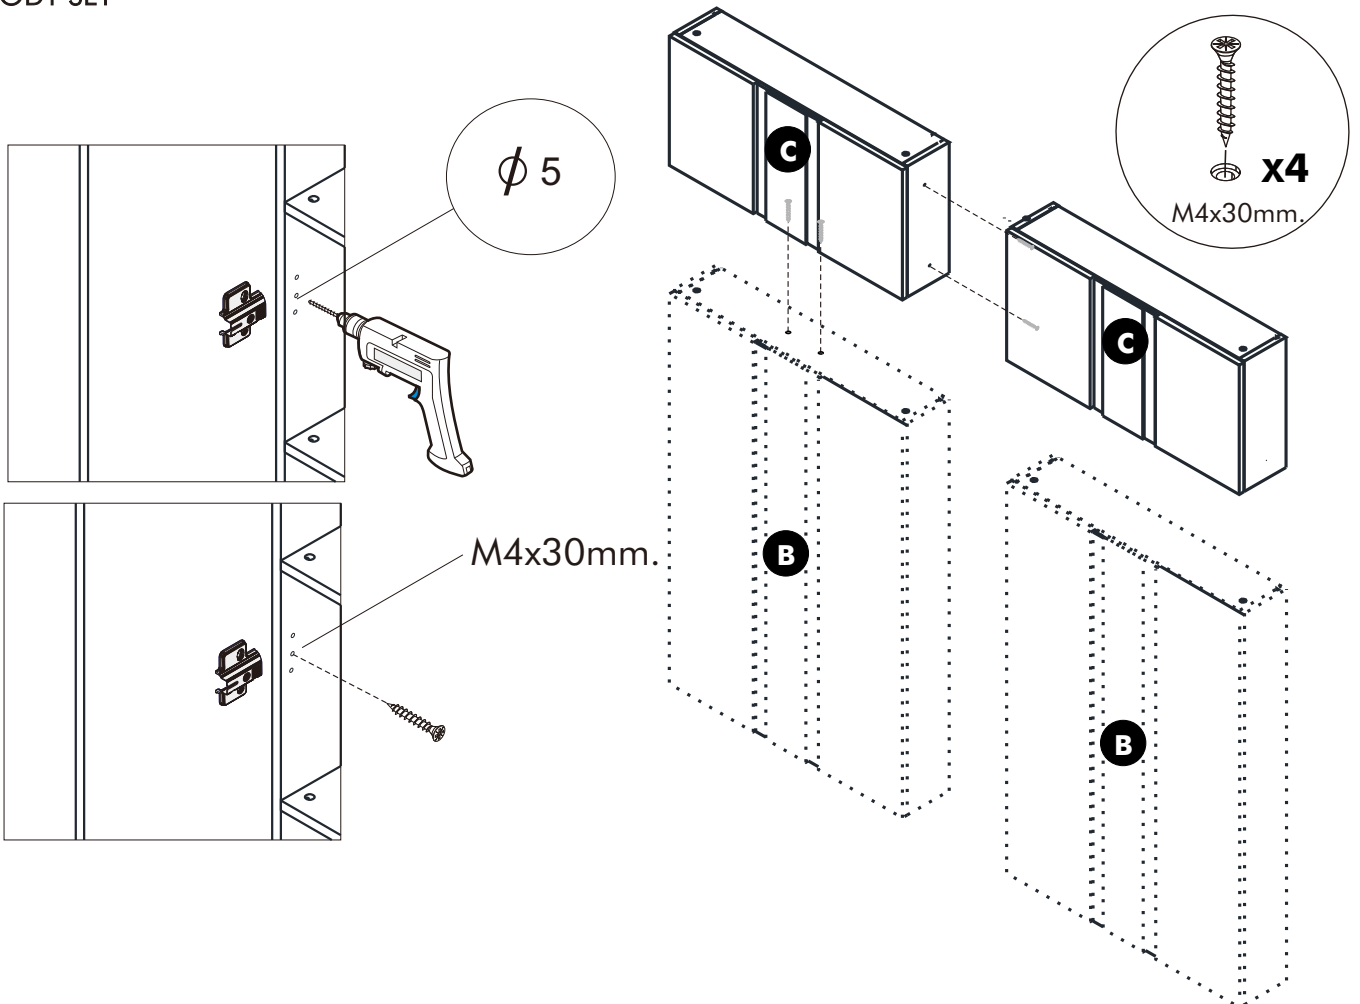

SUPREME

HEAD BED 5 FT. C

HARDWARE

-BODY SET

X 8

X 8

X 8

X 6

ASSEMBLY

-BODY SET

1.

Function:1

2.

Function:2

3.