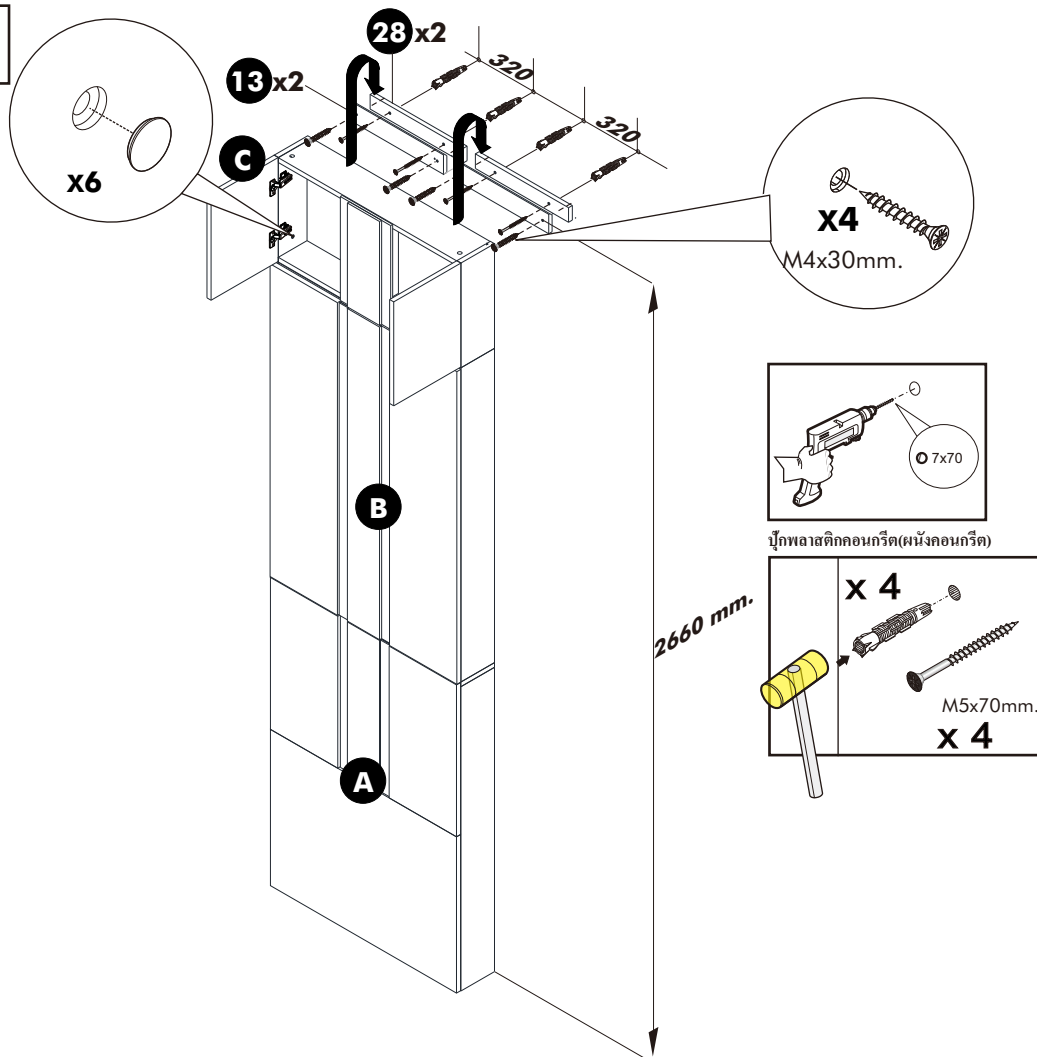

SUPREME

HEAD BED 5 FT. C

HARDWARE

-BODY SET

X 8

X 8

X 8

X 6

ASSEMBLY

-BODY SET

1.

Function:1

2.

Function:2

3.