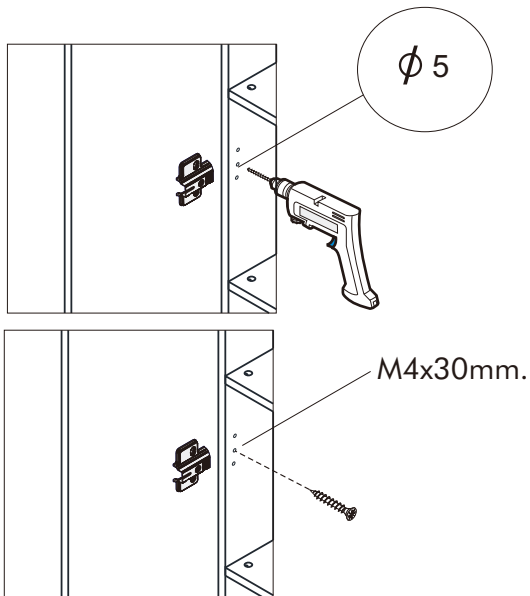

SUPREME

HEAD BED 5 FT. B

HARDWARE

-BODY SET

X8

X8

X9

X6

X4

ASSEMBLY

-BODY SET

1.

Function:1

2.

Function:2

3.