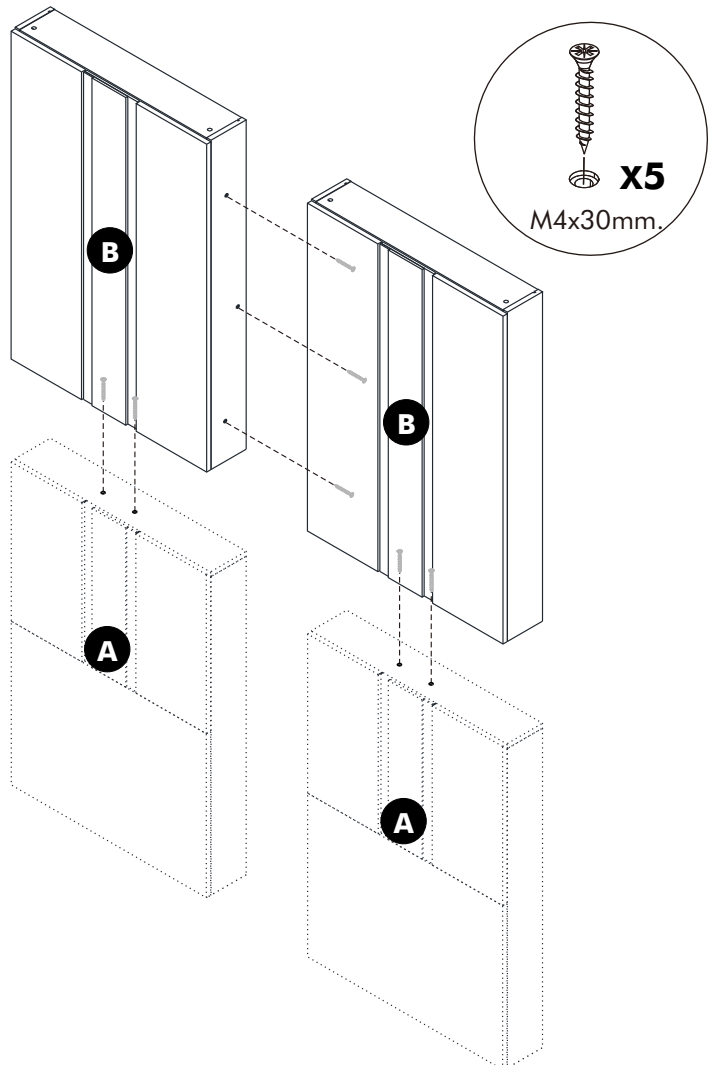

SUPREME

HEAD BED 5 FT. B

HARDWARE

-BODY SET

X8

X8

X9

X6

X4

ASSEMBLY

-BODY SET

1.

Function:1

2.

Function:2

3.