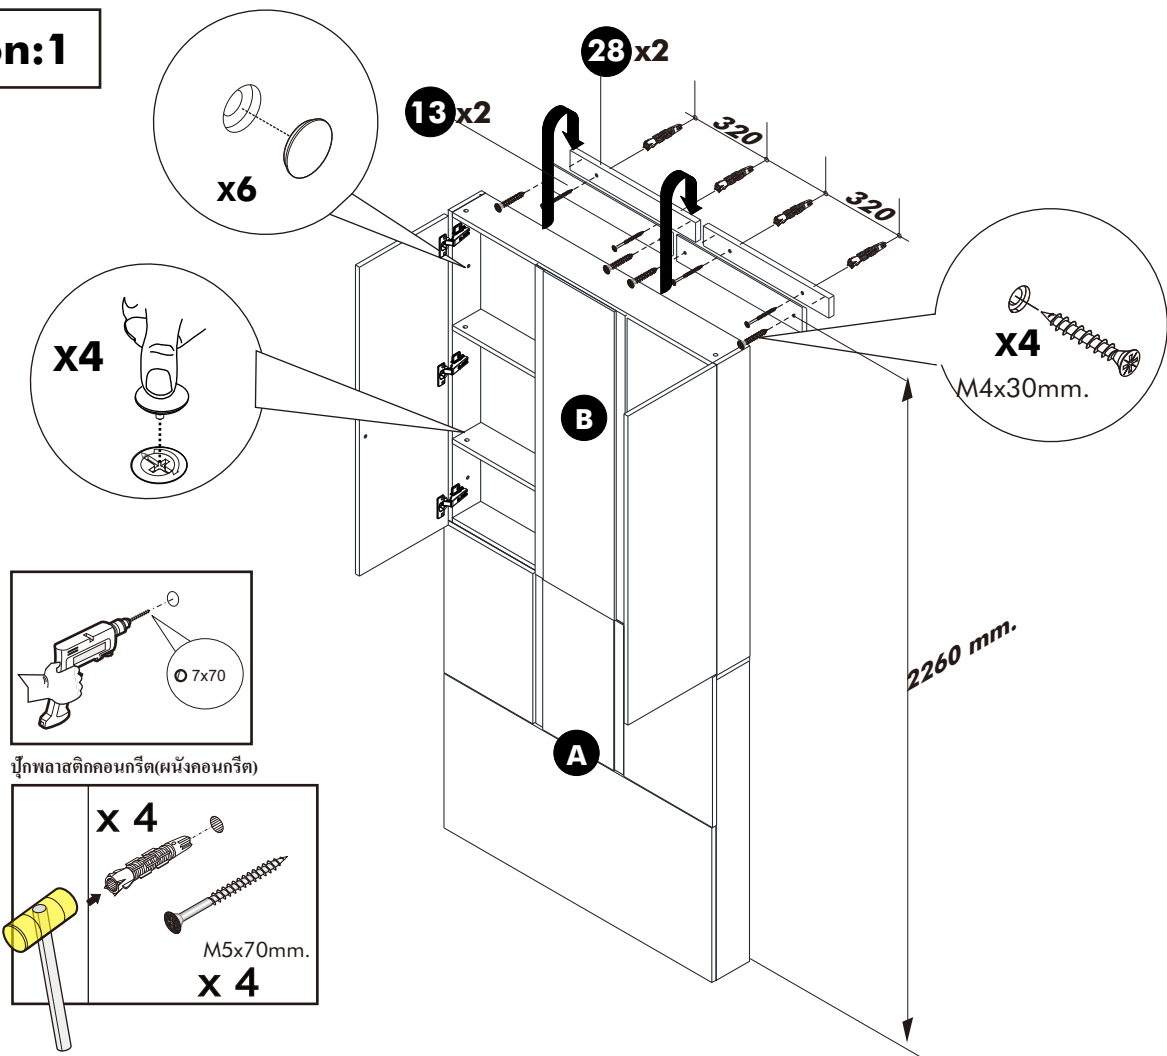

SUPREME

HEAD BED 3.5 FT. B

HARDWARE

-BODY SET

X 8

X 8

X 6

X 6

X 4

ASSEMBLY

-BODY SET

1.

Function:1

2.

Function:2

3.