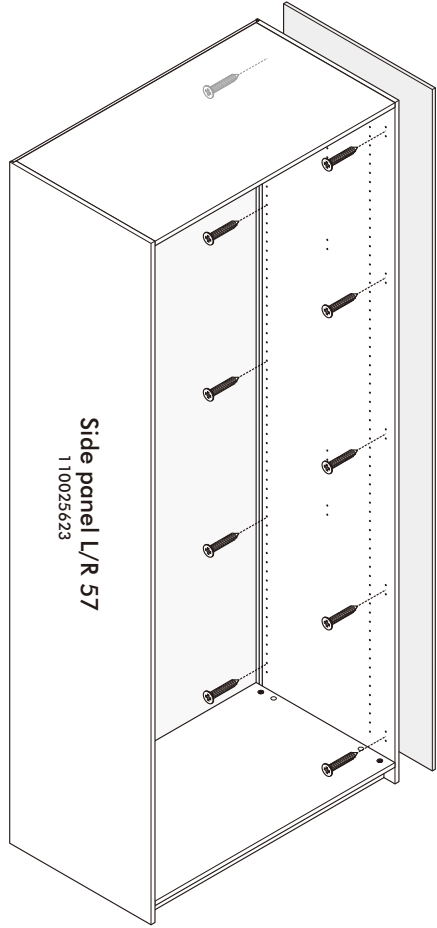

ITAL-SMART

Side filler 60 cm.

HARDWARE

-BODY SET

M4x25mm.

X 10

ASSEMBLY

-BODY SET

1.

Side panel L/R 57
110025623

Side filler 60cm
110025624,25,26,27

x10

Side filler 60cm
110025624,25,26,27

Side panel L/R 57
110025623

Side filler 60cm
110025624,25,26,27

Side panel L/R 57
110025623

Side filler 60cm
110025624,25,26,27

Side panel L/R 57
110025623

Side filler 60cm
110025624,25,26,27