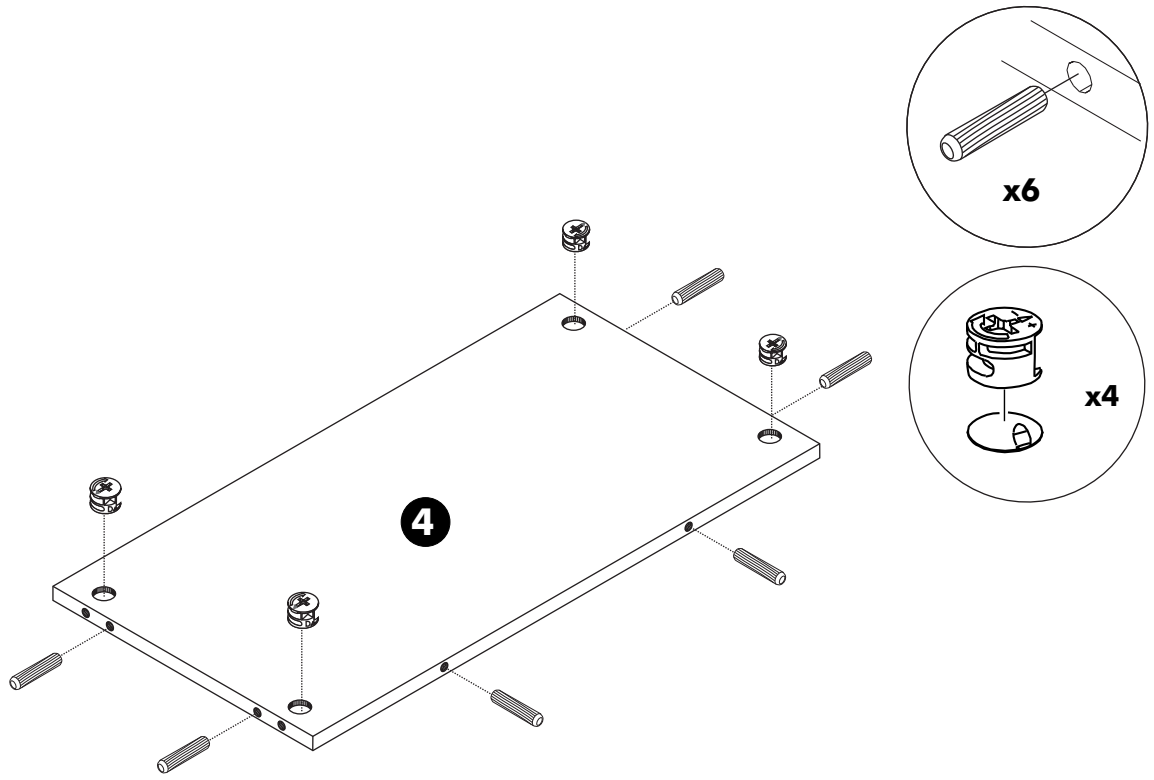

VECTRA-P

Computer table 80 cm.

HARDWARE

x 8

19mm.

x 8

(8x35)

x 10

x 8

x 4

M5.5x50mm.

x 4

M4x16mm.

x 8

1.

2.

3.

4.

5.

6.

7.

8.