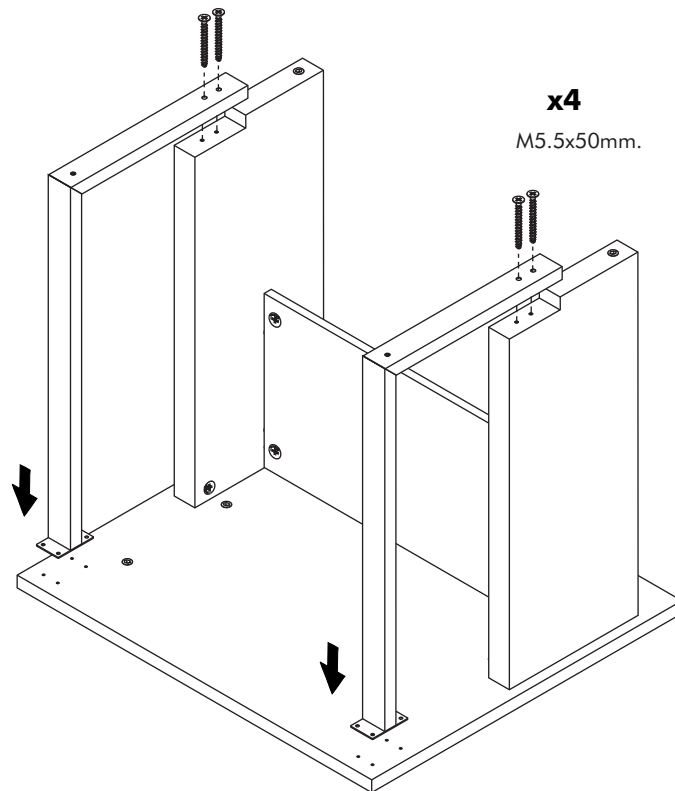

VECTRA-P

Computer table 80 cm.

HARDWARE

x 8

19mm.

x 8

(8x35)

x 10

x 8

x 4

M5.5x50mm.

x 4

M4x16mm.

x 8

1.

2.

3.

4.

5.

6.

7.

8.