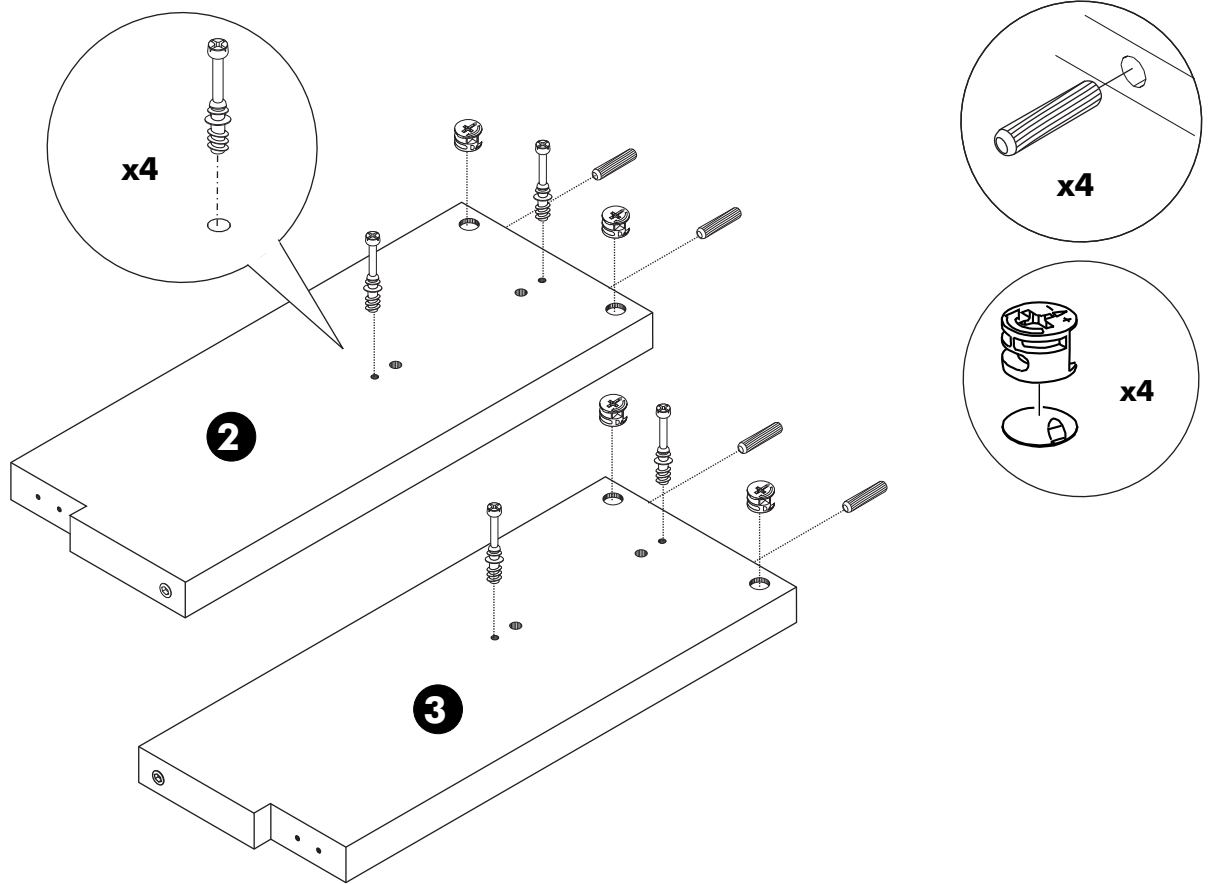

VECTRA-P

Computer table 80 cm.

HARDWARE

x 8

19mm.

x 8

(8x35)

x 10

x 8

x 4

M5.5x50mm.

x 4

M4x16mm.

x 8

1.

2.