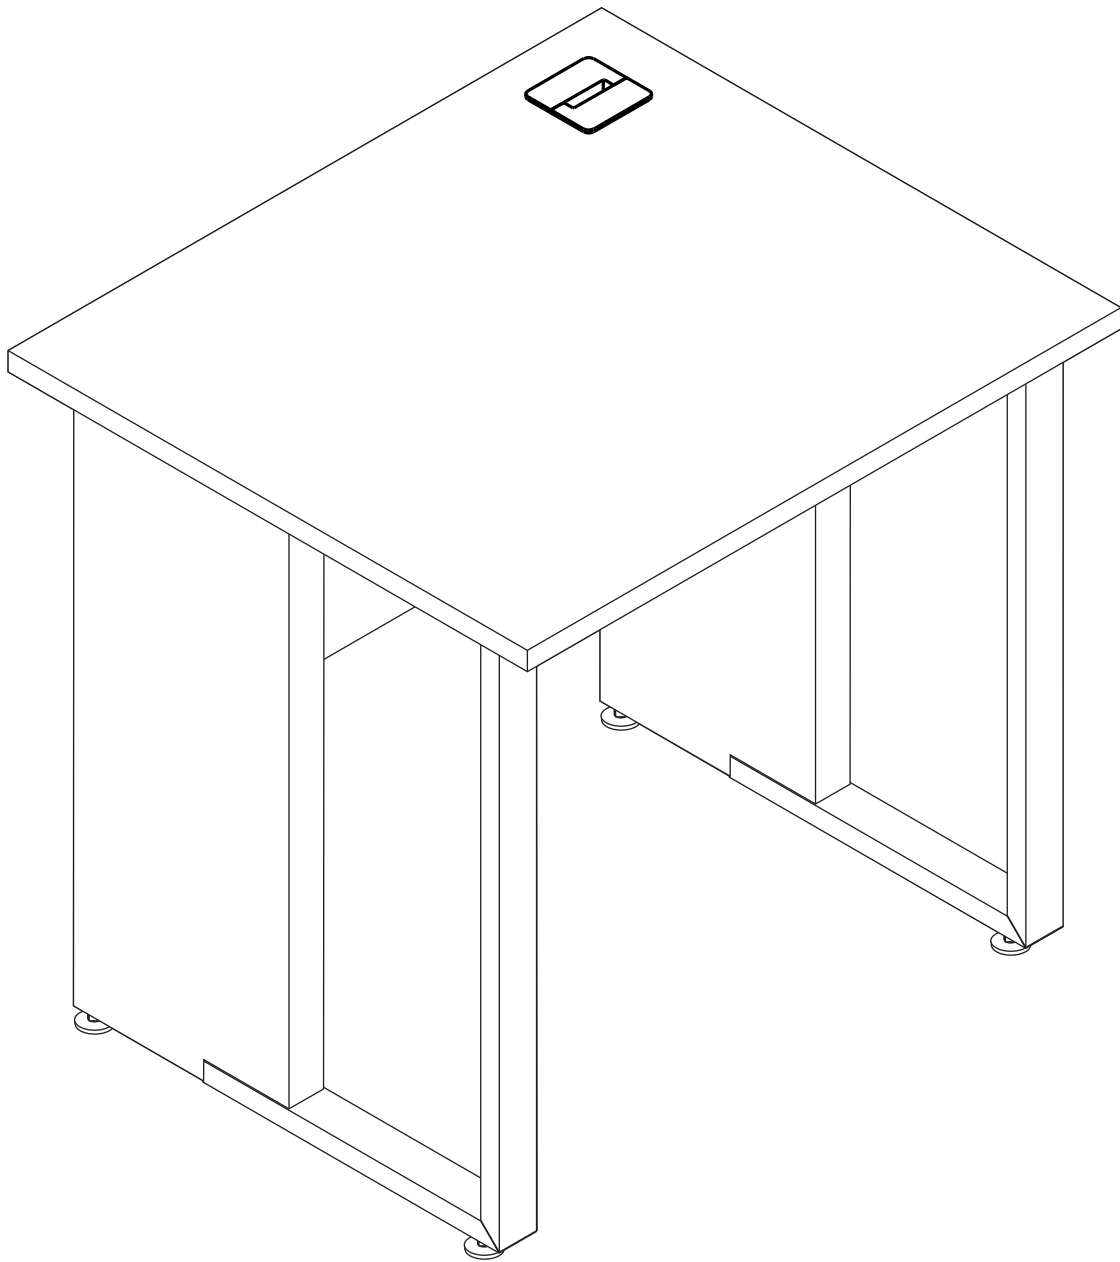

VECTRA-P

Computer table 80 cm.

HARDWARE

x 8

19mm.

x 8

(8x35)

x 10

x 8

x 4

M5.5x50mm.

x 4

M4x16mm.

x 8

1.

2.