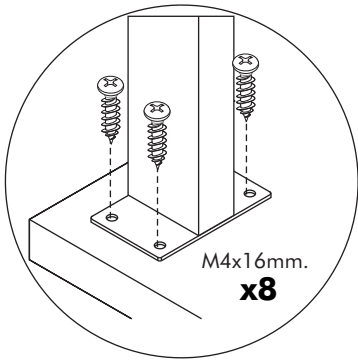

VECTRA-P

Computer table 80 cm.

HARDWARE

x 8

19mm.

x 8

(8x35)

x 10

x 8

x 4

M5.5x50mm.

x 4

M4x16mm.

x 8

1.

2.

3.

4.

5.

6.

7.

8.