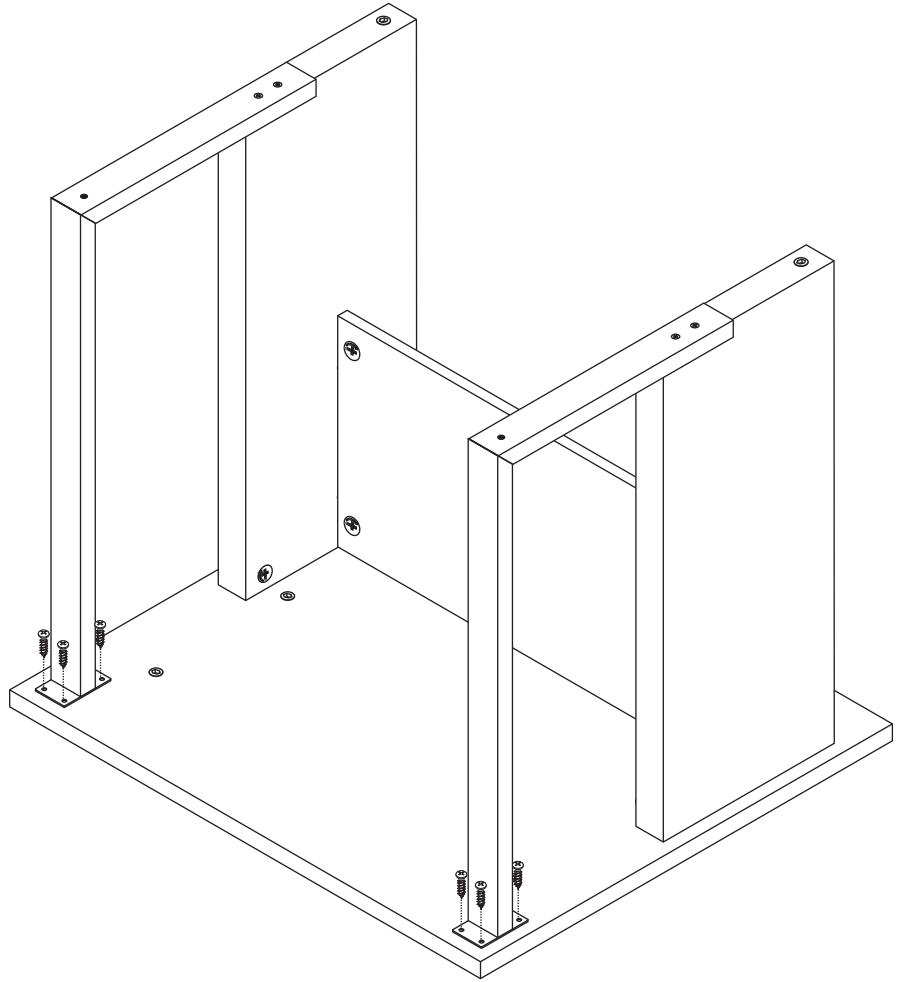

VECTRA-P

Computer table 80 cm.

HARDWARE

x 8

19mm.

x 8

(8x35)

x 10

x 8

x 4

M5.5x50mm.

x 4

M4x16mm.

x 8

1.

2.

3.

4.

5.

6.

7.

8.