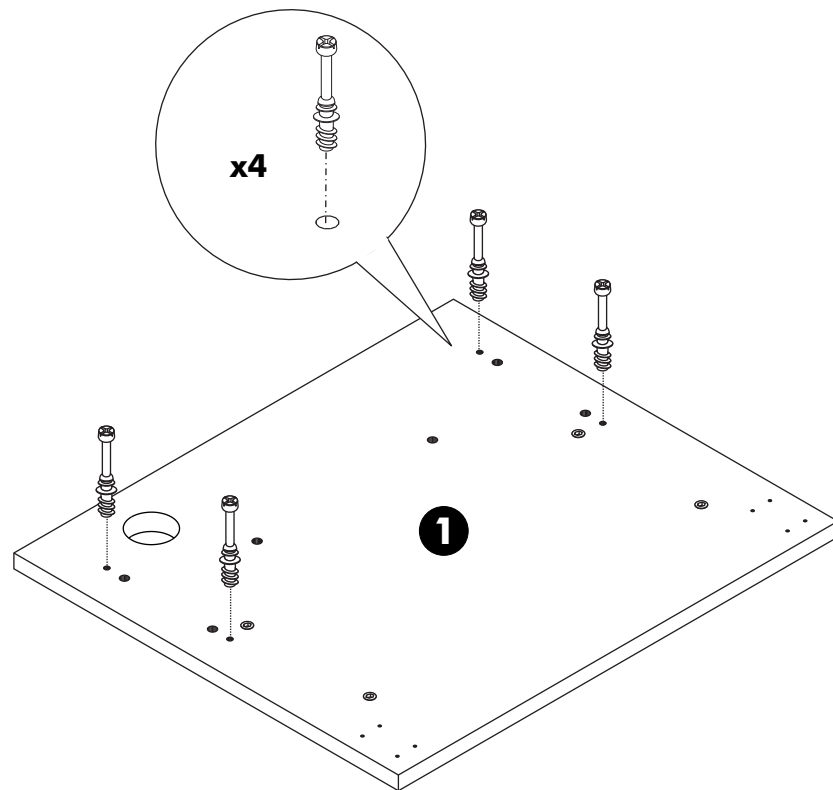

VECTRA-P

Computer table 80 cm.

HARDWARE

x 8

19mm.

x 8

(8x35)

x 10

x 8

x 4

M5.5x50mm.

x 4

M4x16mm.

x 8

1.

2.

3.

4.

5.

6.

7.

8.