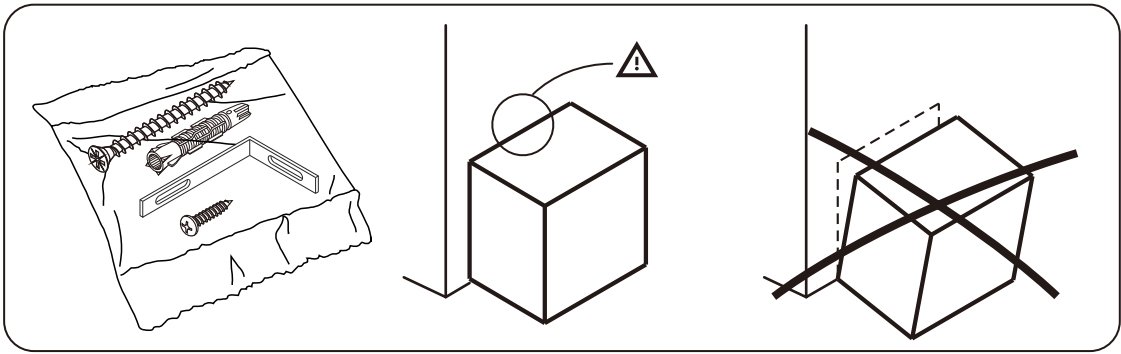

BLANC/P

4 drawers 90 cm.

CONNECT SYSTEM

HARDWARE

-BODY SET

x 14

19mm.

x 14

#8x35

x 26

x 6

x 8

x 6

M4x16mm.

x 16

M4.5x60mm.

x 1

M4x16mm.

x 1

-DRAWER SET

x 4

M3.5x13mm.

x 56

M4x40mm.