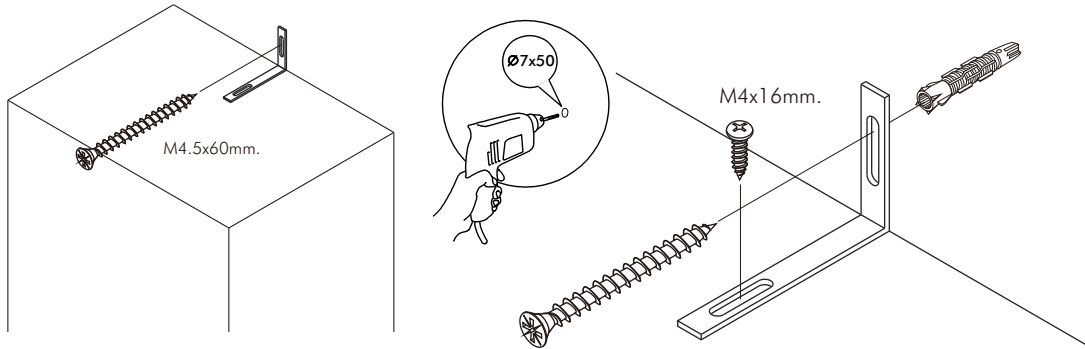

BLANC/P

4 drawers 90 cm.

CONNECT SYSTEM

HARDWARE

-BODY SET

x 14

19mm.

x 14

#8x35

x 26

x 6

x 8

x 6

M4x16mm.

x 16

M4.5x60mm.

x 1

M4x16mm.

x 1

-DRAWER SET

x 4

M3.5x13mm.

x 56

M4x40mm.

x 48

M6x23mm.

x 24

ASSEMBLY

-BODY SET

3.

4.

5.