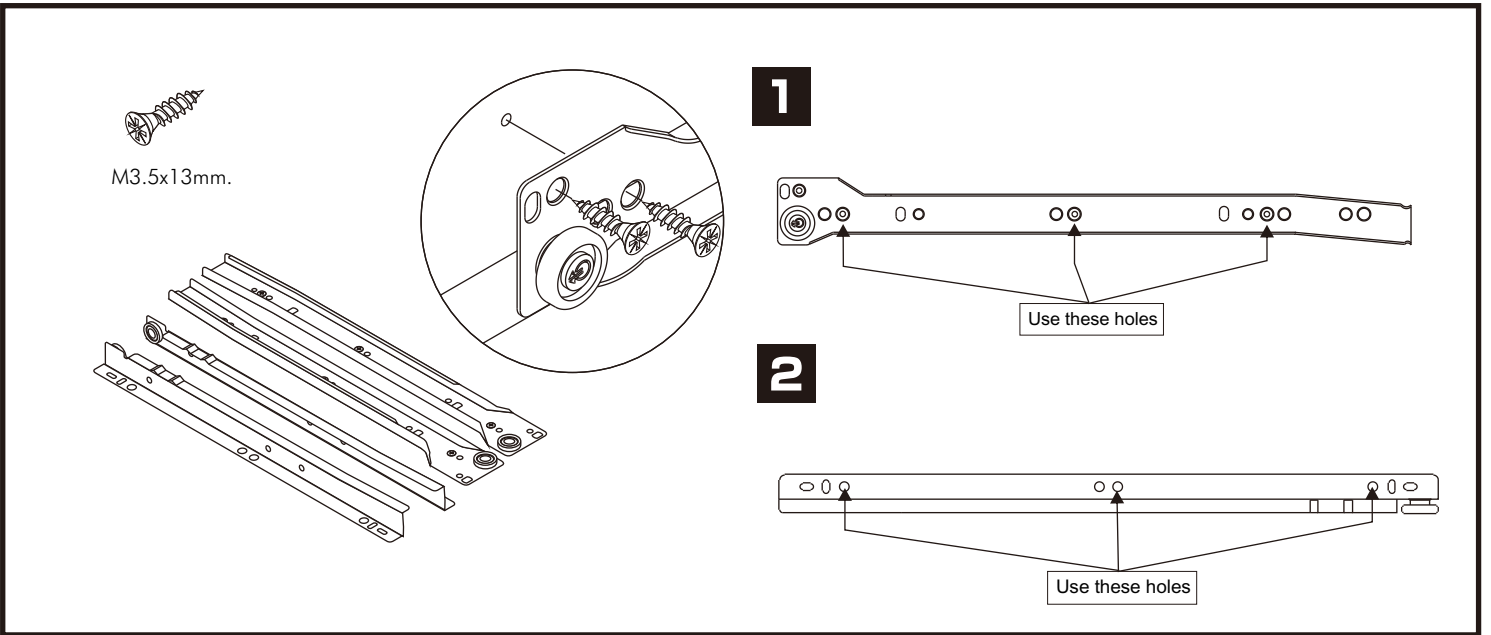

BLANC/P

4 drawers 90 cm.

CONNECT SYSTEM

HARDWARE

-BODY SET

x 14

19mm.

x 14

#8x35

x 26

x 6

x 8

x 6

M4x16mm.

x 16

M4.5x60mm.

x 1

M4x16mm.

x 1

-DRAWER SET

x 4

M3.5x13mm.

x 56

M4x40mm.

x 48

M6x23mm.

x 24

ASSEMBLY

-BODY SET

3.

4.

5.