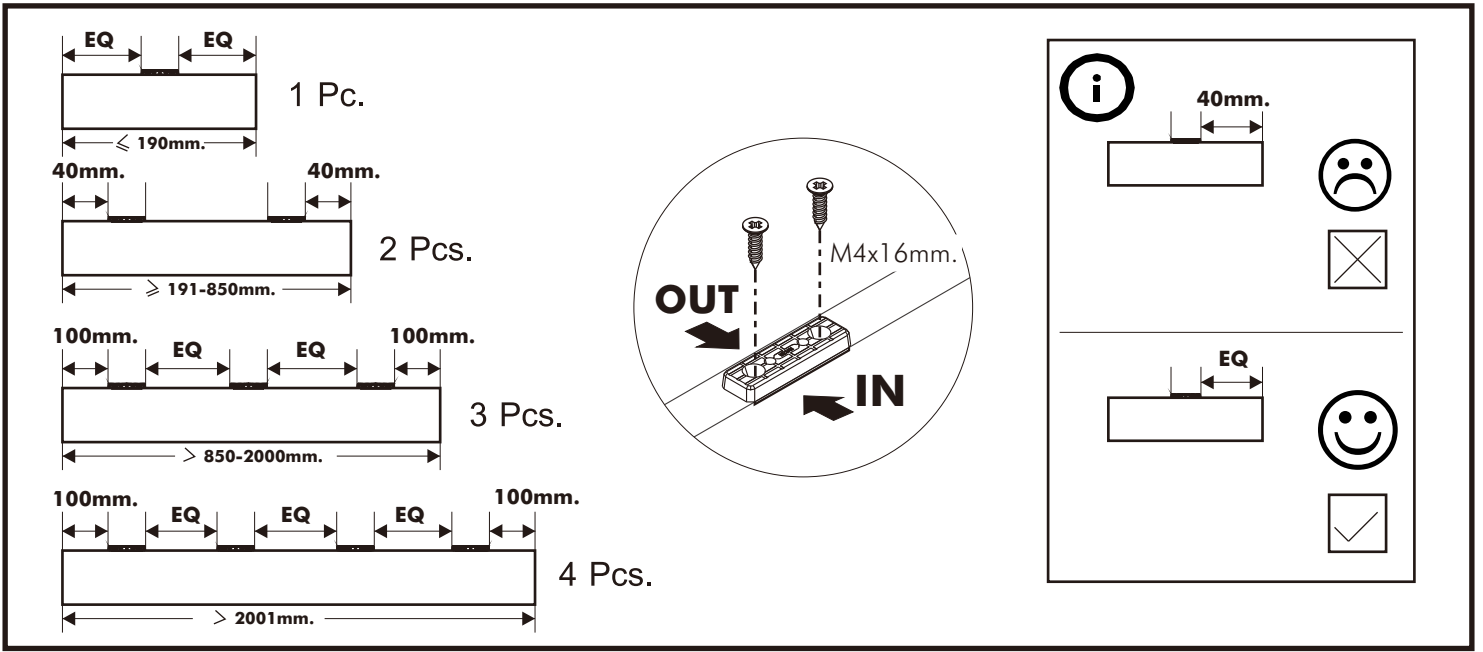

BLANC/P

4 drawers 90 cm.

CONNECT SYSTEM

HARDWARE

-BODY SET

x 14

19mm.

x 14

#8x35

x 26

x 6

x 8

x 6

M4x16mm.

x 16

M4.5x60mm.

x 1

M4x16mm.

x 1

-DRAWER SET

x 4

M3.5x13mm.

x 56

M4x40mm.

x 48

M6x23mm.

x 24

ASSEMBLY

-BODY SET

3.

4.

5.