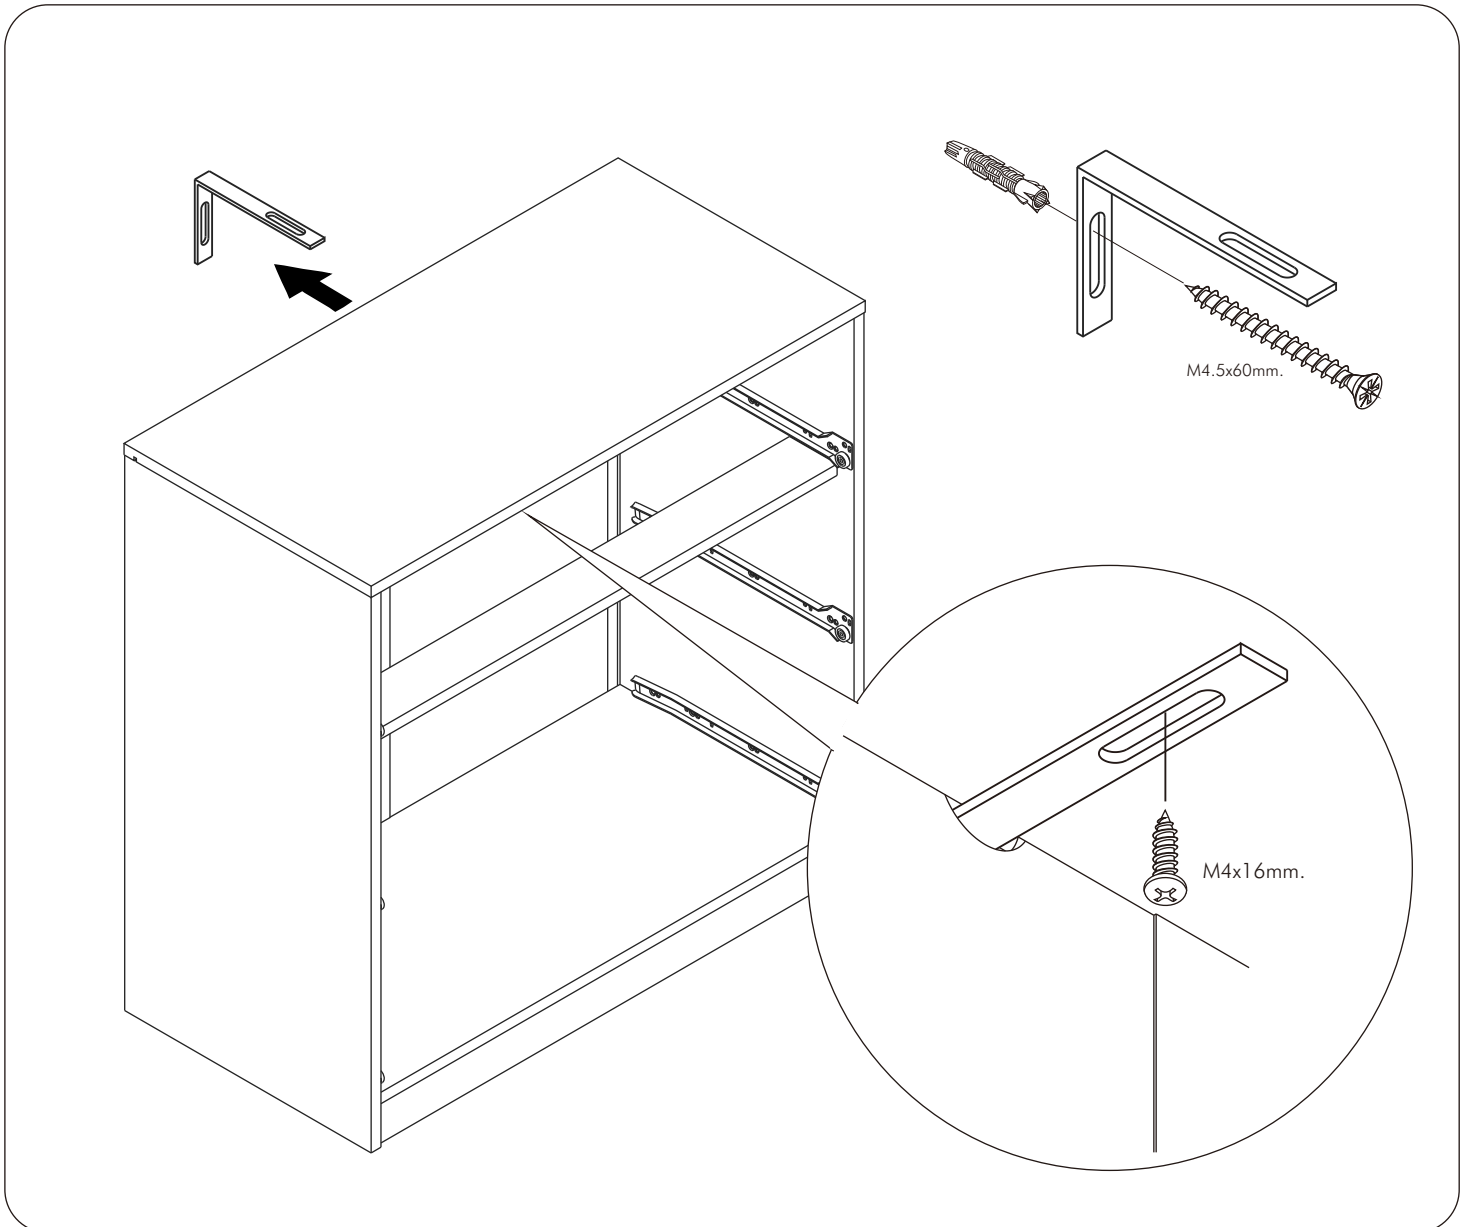

BLANC/P

4 drawers 90 cm.

CONNECT SYSTEM

HARDWARE

-BODY SET

x 14

19mm.

x 14

#8x35

x 26

x 6

x 8

x 6

M4x16mm.

x 16

M4.5x60mm.

x 1

M4x16mm.

x 1

-DRAWER SET

x 4

M3.5x13mm.

x 56

M4x40mm.