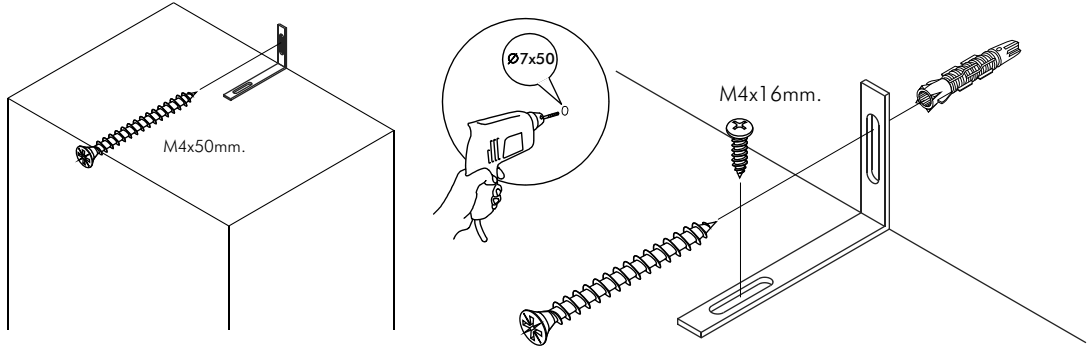

# BLANC-P

TV Stand 150 cm

# CONNECT SYSTEM

M4x16mm.

# HARDWARE

**x 12**

**x 12**

(8x35)

**x 28**

**x 6**

M4x16mm.

**x 84**

M4x20mm.

**x 8**

M4x16mm.

**x 11**

M4x50mm.

**x 9**

**x 10**

**x 2**