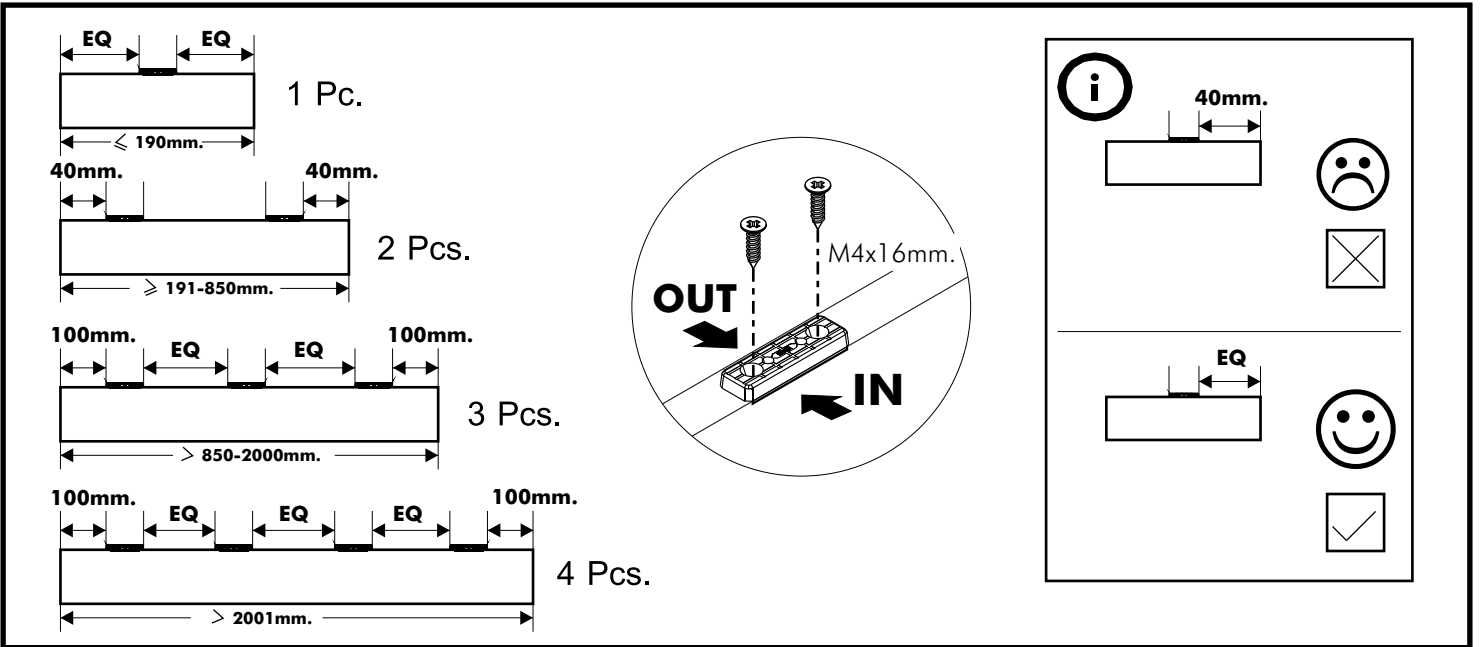

# BLANC-P

TV Stand 150 cm

# CONNECT SYSTEM

M4x16mm.

# HARDWARE

**x 12**

**x 12**

(8x35)

**x 28**

**x 6**

M4x16mm.

**x 84**

M4x20mm.

**x 8**

M4x16mm.

**x 11**

M4x50mm.

**x 9**

**x 10**

**x 2**