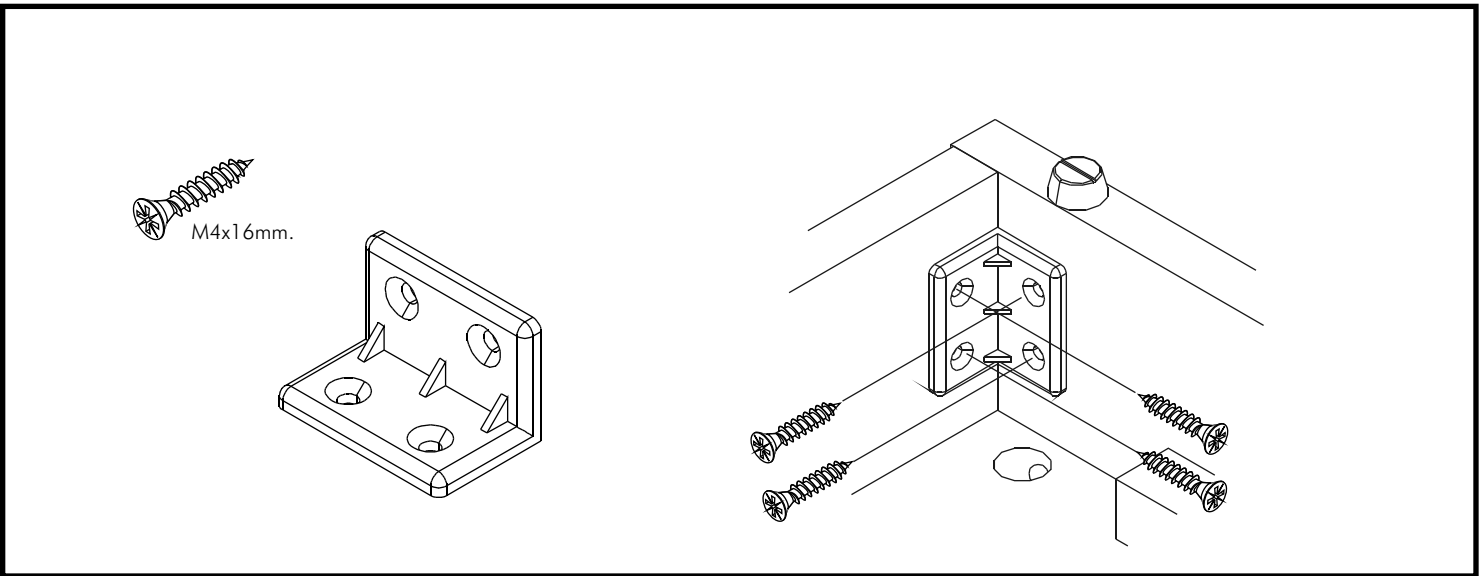

# BLANC-P

TV Stand 150 cm

# CONNECT SYSTEM

M4x16mm.

# HARDWARE

**x 12**

**x 12**

(8x35)

**x 28**

**x 6**

M4x16mm.

**x 84**