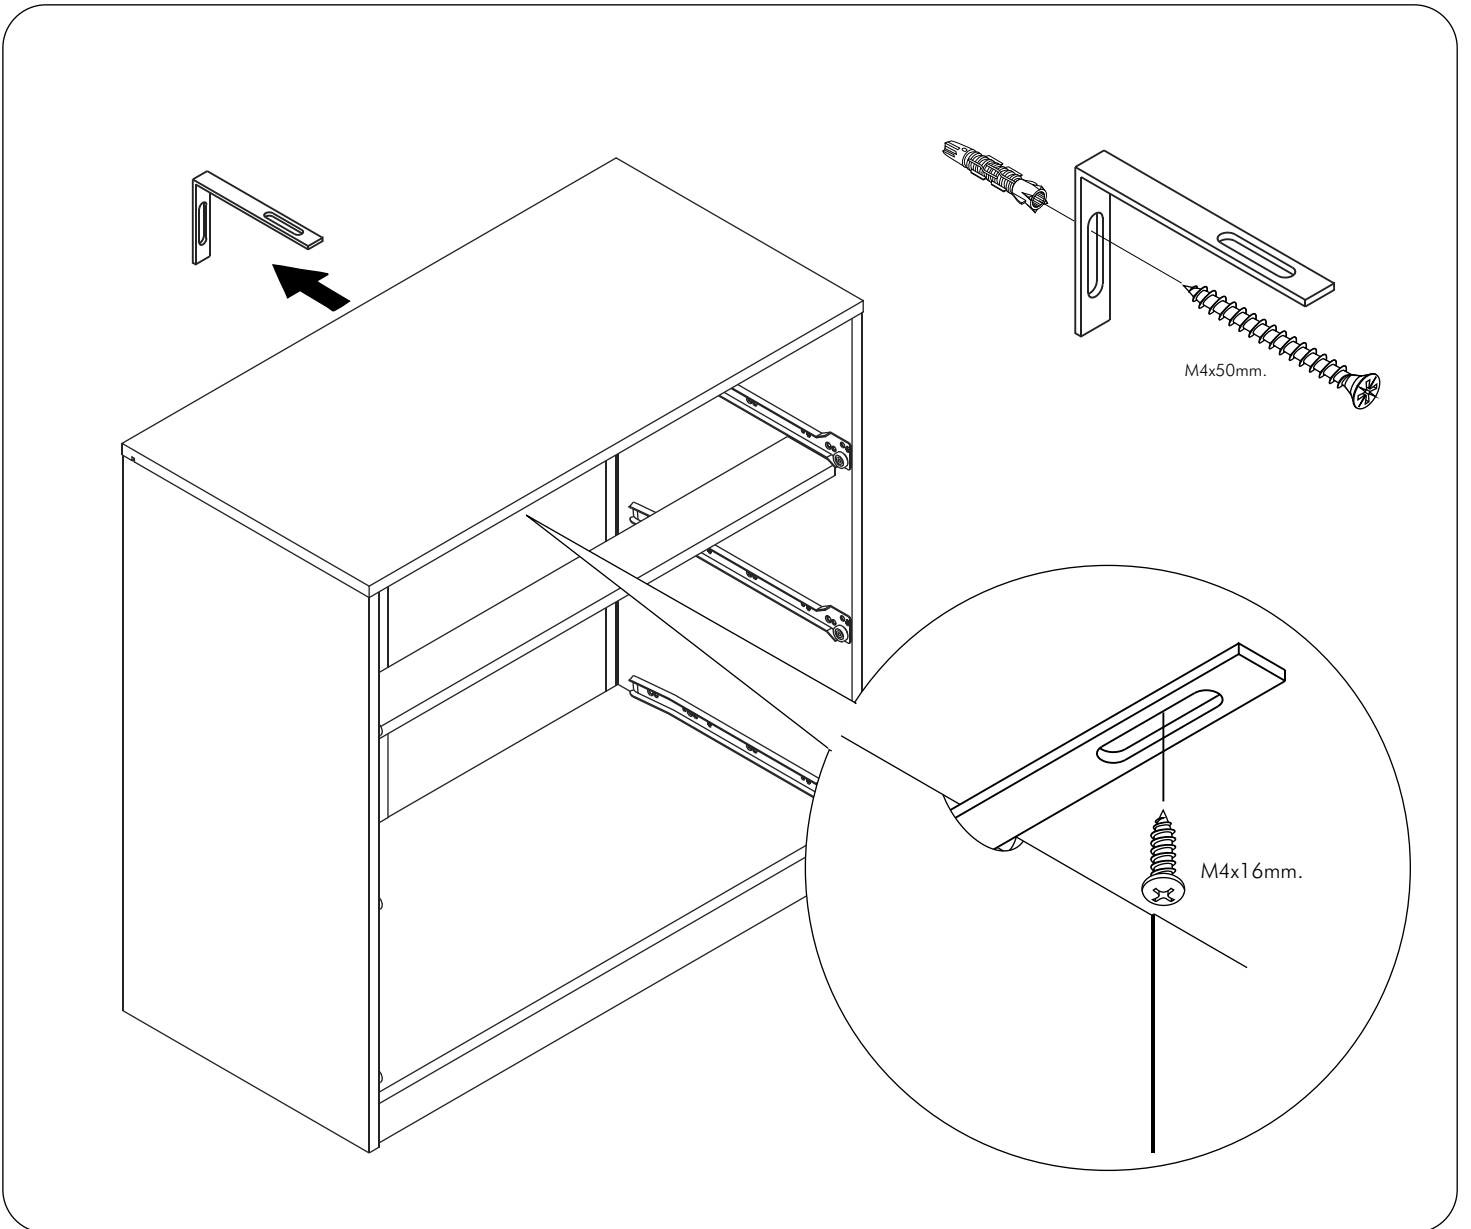

# BLANC-P

TV Stand 150 cm

# CONNECT SYSTEM

M4x16mm.

# HARDWARE

**x 12**

**x 12**

(8x35)

**x 28**

**x 6**

M4x16mm.

**x 84**