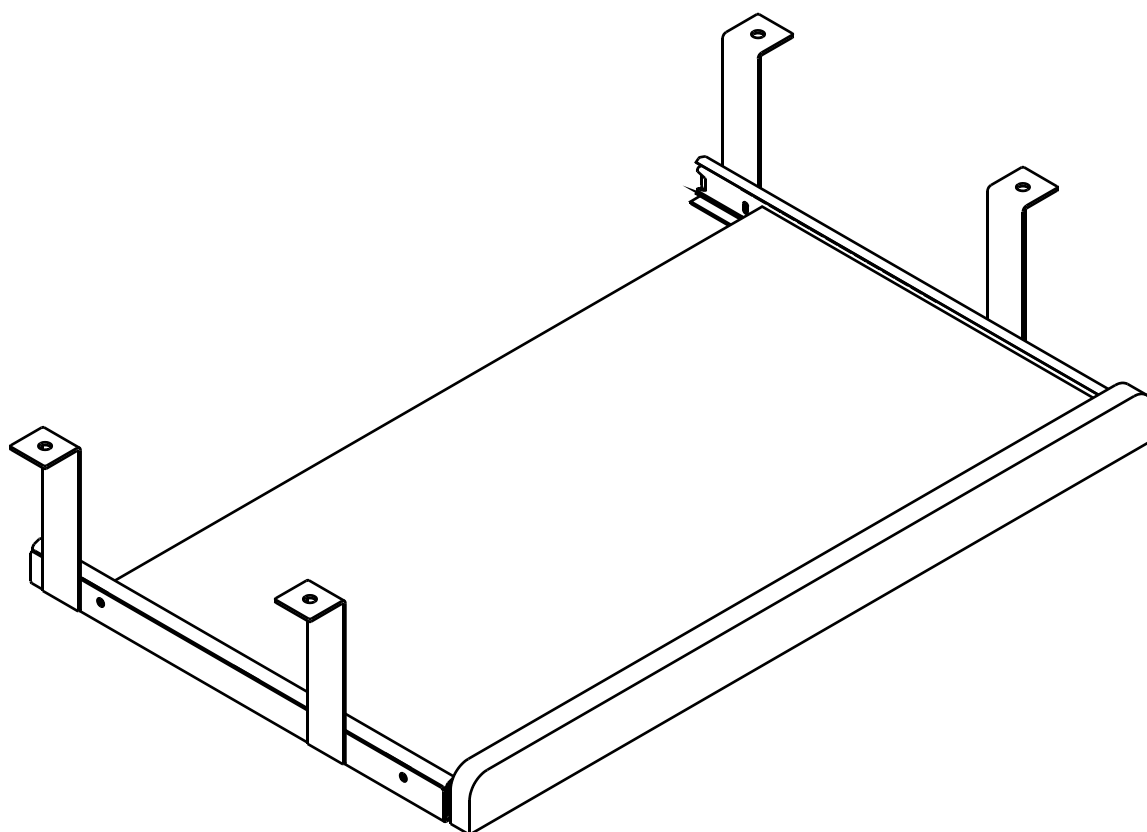

VECTRA PLUS

Keyboard tray 60 cm.

HARDWARE

M6x15mm.

x 4

M3.5x25mm.

x 4

1.