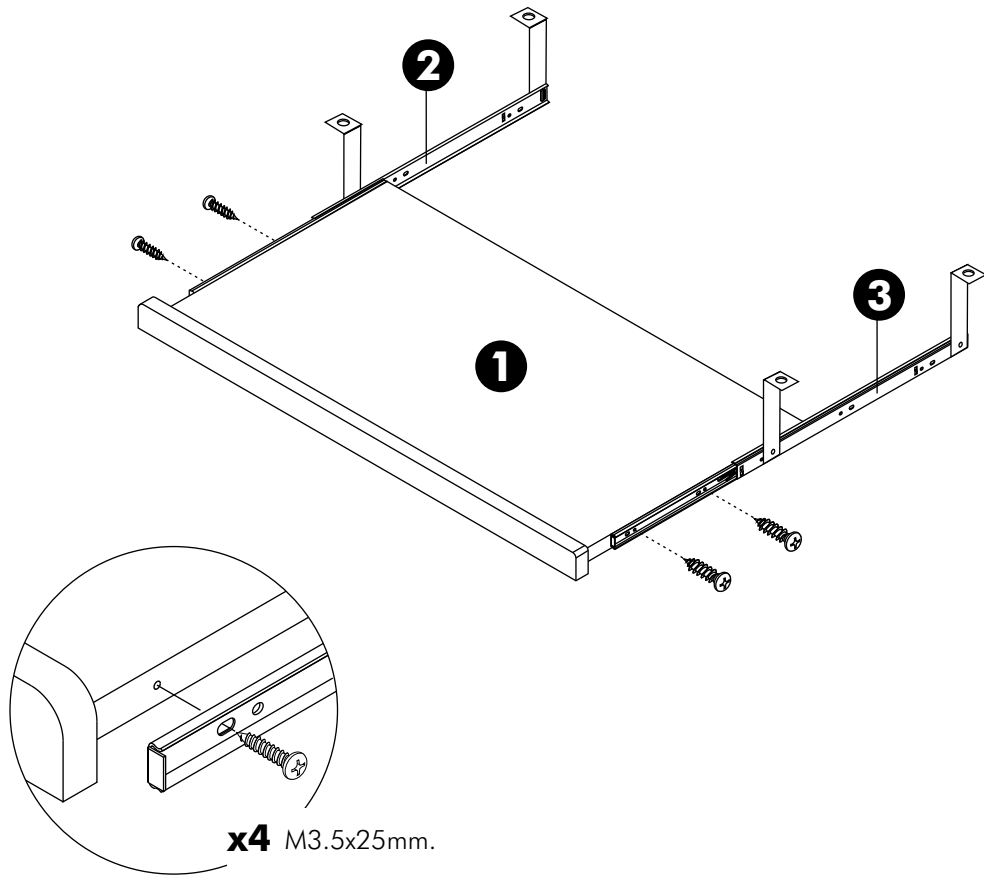

VECTRA PLUS

Keyboard tray 60 cm.

HARDWARE

M6x15mm.

x 4

M3.5x25mm.

x 4

1.