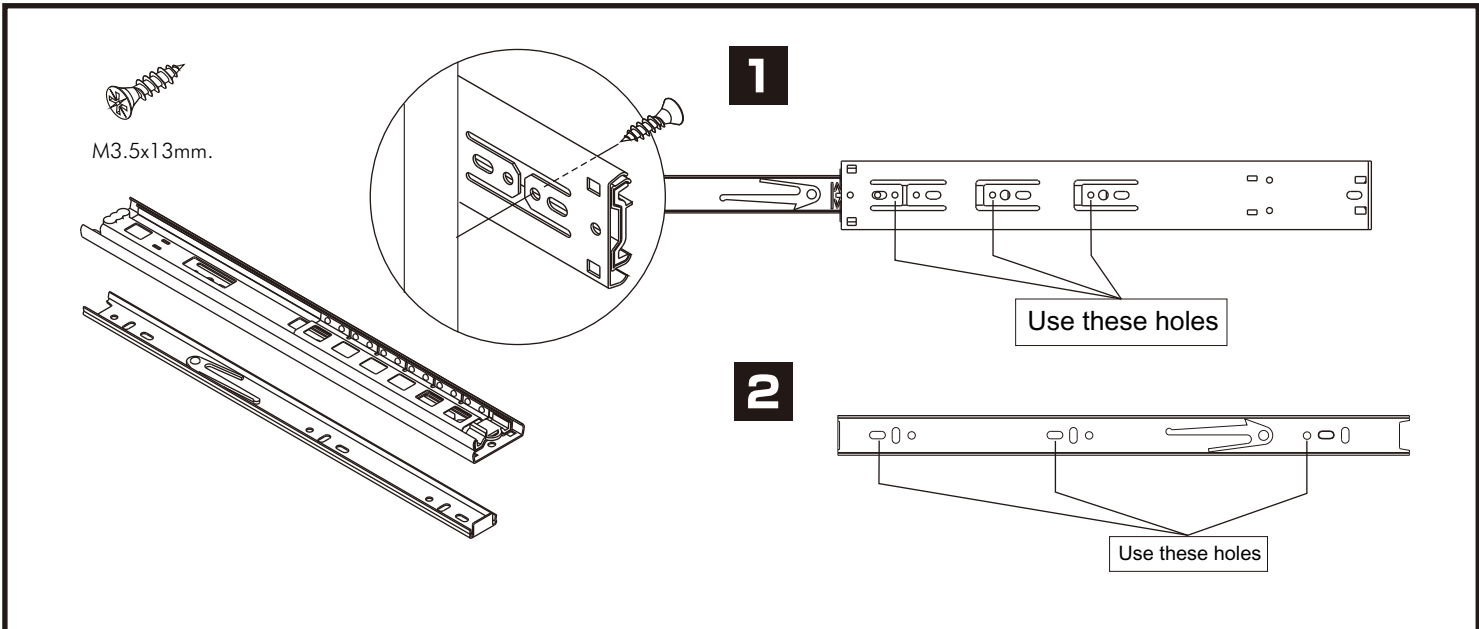

# MAZZIMO

**Stand Dressing Table 80cm.**

# CONNECT SYSTEM

**The Standard for identifying which mounted safety fall protection fitting to use** **Note : That children's products must be installed with all anti-falling fittings.**

■ Mounted fall protection fittings

## -BODY SET

**x 17**

19mm.

**x 17**

#8x35

**x 46**

**x 6**

**x 8**