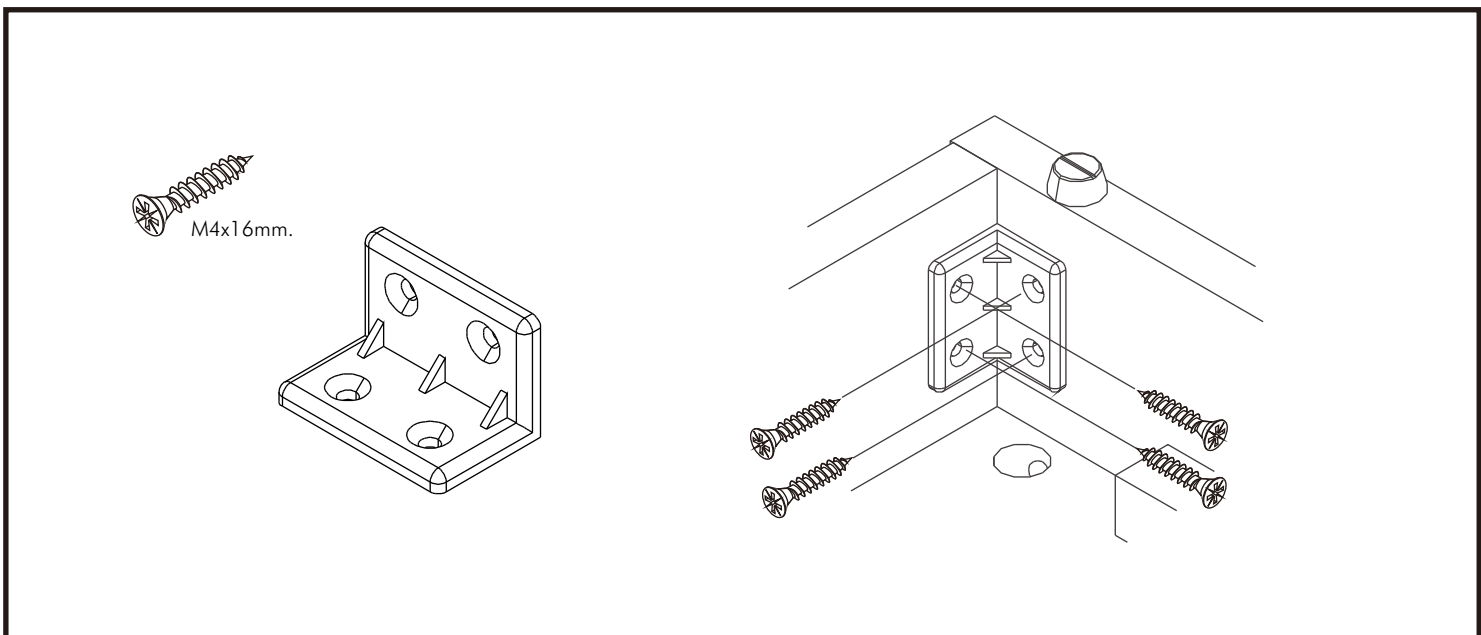

# MAZZIMO

**Stand Dressing Table 80cm.**

# CONNECT SYSTEM

**The Standard for identifying which mounted safety fall protection fitting to use** **Note : That children's products must be installed with all anti-falling fittings.**

■ Mounted fall protection fittings

## -BODY SET

**x 17**

19mm.

**x 17**

#8x35

**x 46**

**x 6**

**x 8**