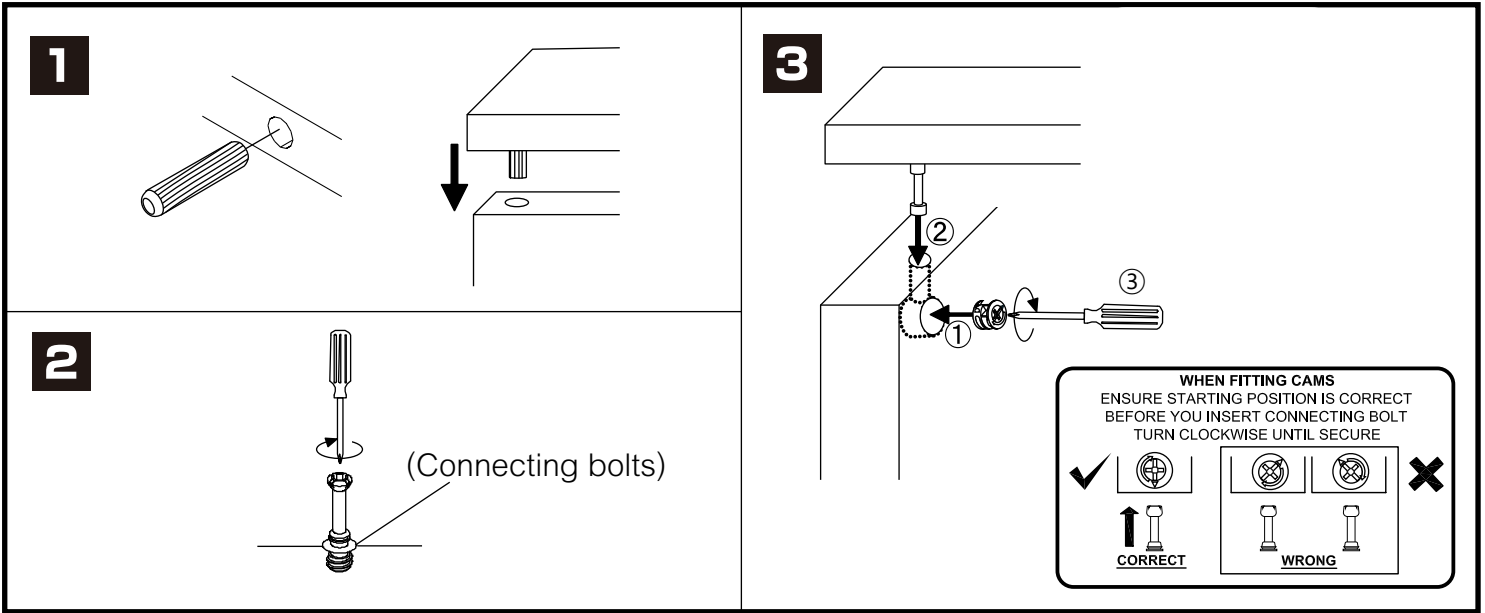

MAZZIMO

BED 5 ft.

BED 6 ft.

CONNECT SYSTEM

HARDWARE

-BODY SET

x 4

19mm.