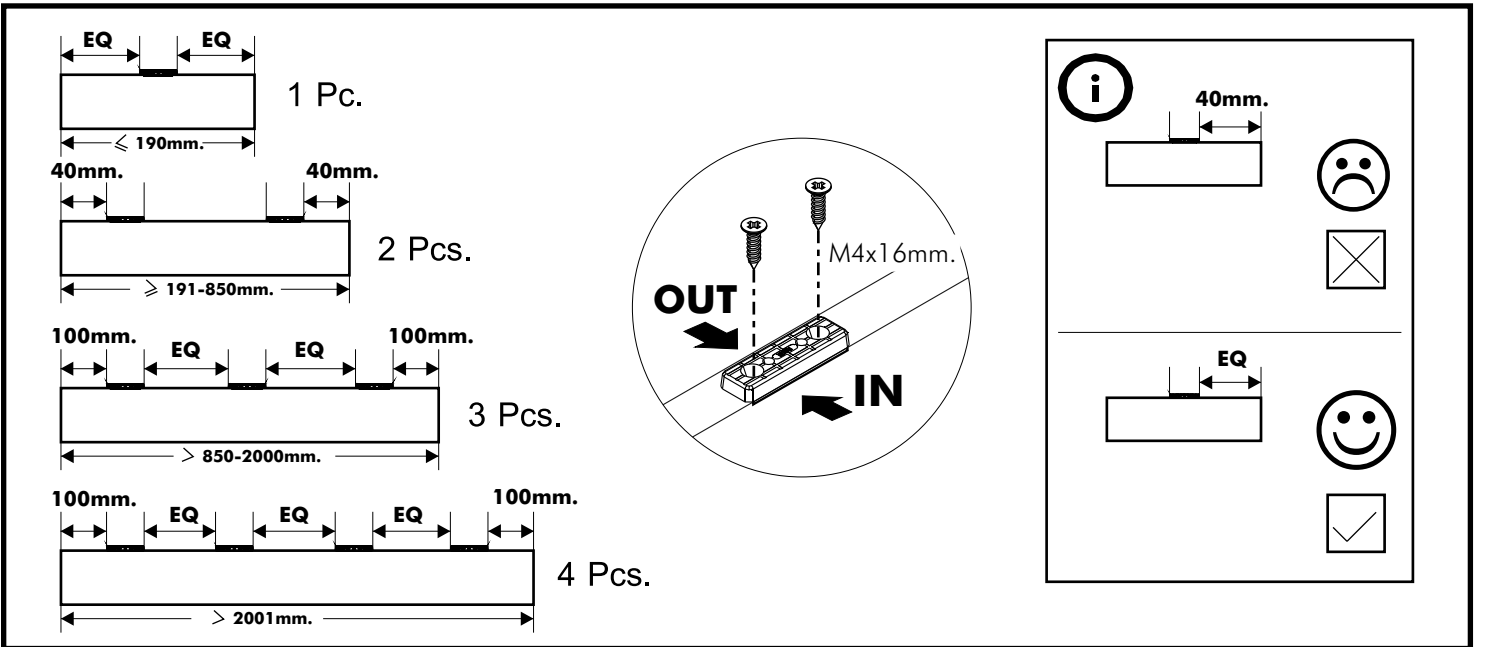

MAZZIMO

BED 5 ft.

BED 6 ft.

CONNECT SYSTEM

HARDWARE

-BODY SET

x 4

19mm.

x 4

#8x35

x 4

x 4

No.1

x 3

M4x16mm.

x 13

No.10

x 1

M4x16mm.

x 46

M4x30mm.

x 59

x 15

ASSEMBLY

-BODY SET

1.

2.

3.

4.