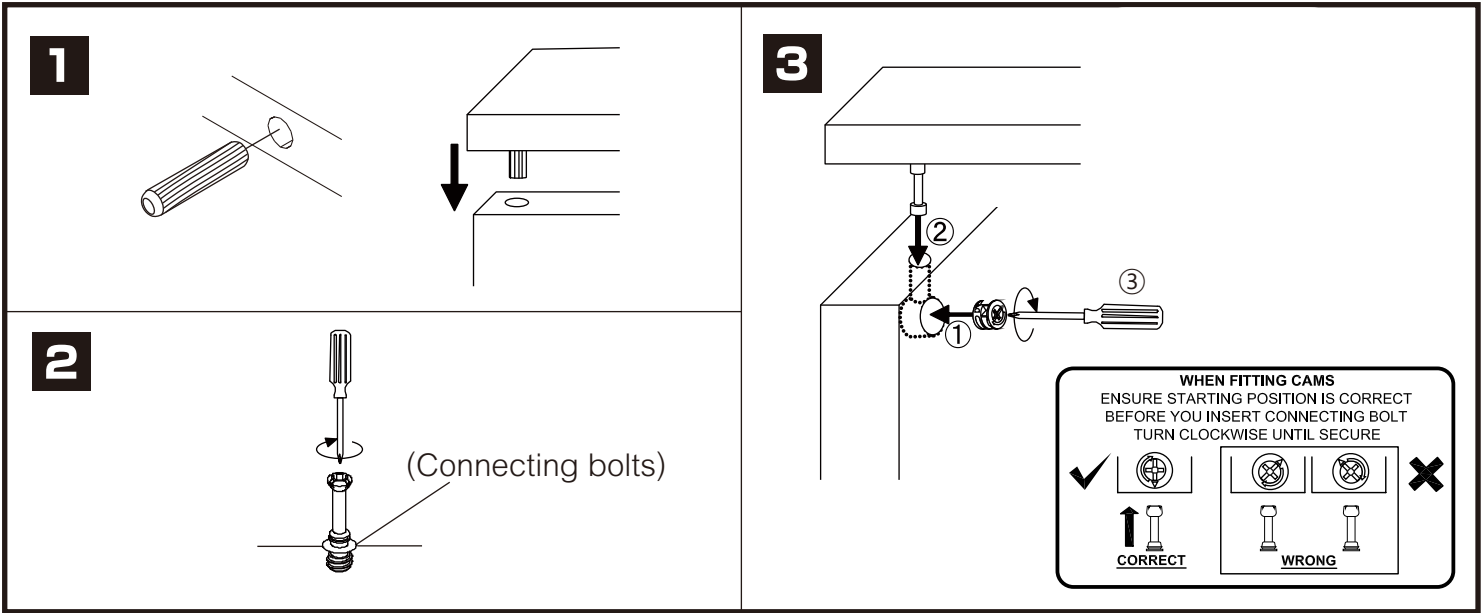

\$MAZZIMO

BED 5 ft.

BED 6 ft.

CONNECT SYSTEM

HARDWARE

-BODY SET

x 4

x 4