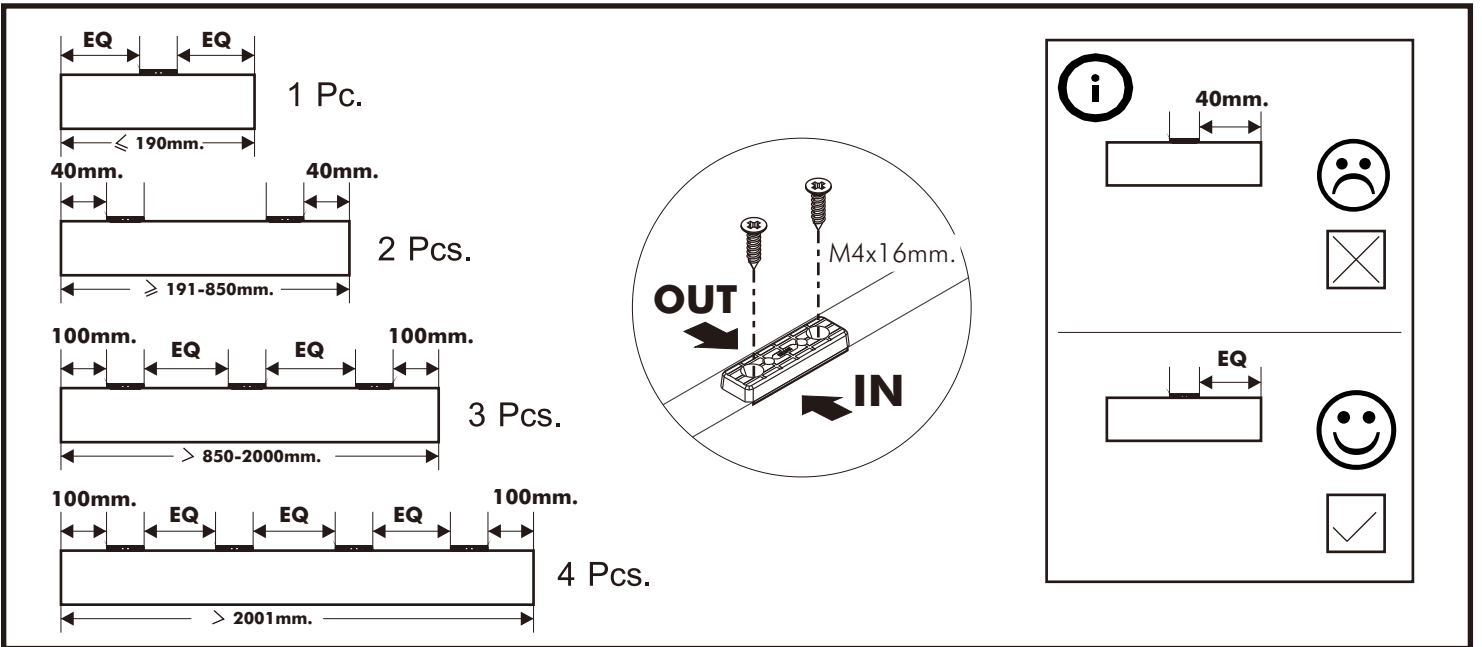

\$MAZZIMO

BED 5 ft.

BED 6 ft.

CONNECT SYSTEM

HARDWARE

-BODY SET

x 4

x 4

#8x35

x 4

x 2

No.1

x 3

M4x16mm.

x 19

#M8

x 4

#M8

x 4

#TFL4 M8x50

x 4

JCB+ M6x60

x 6

#M4x16mm.

x 22

x 11

ASSEMBLY

-BODY SET

1.

2.

3.

4.