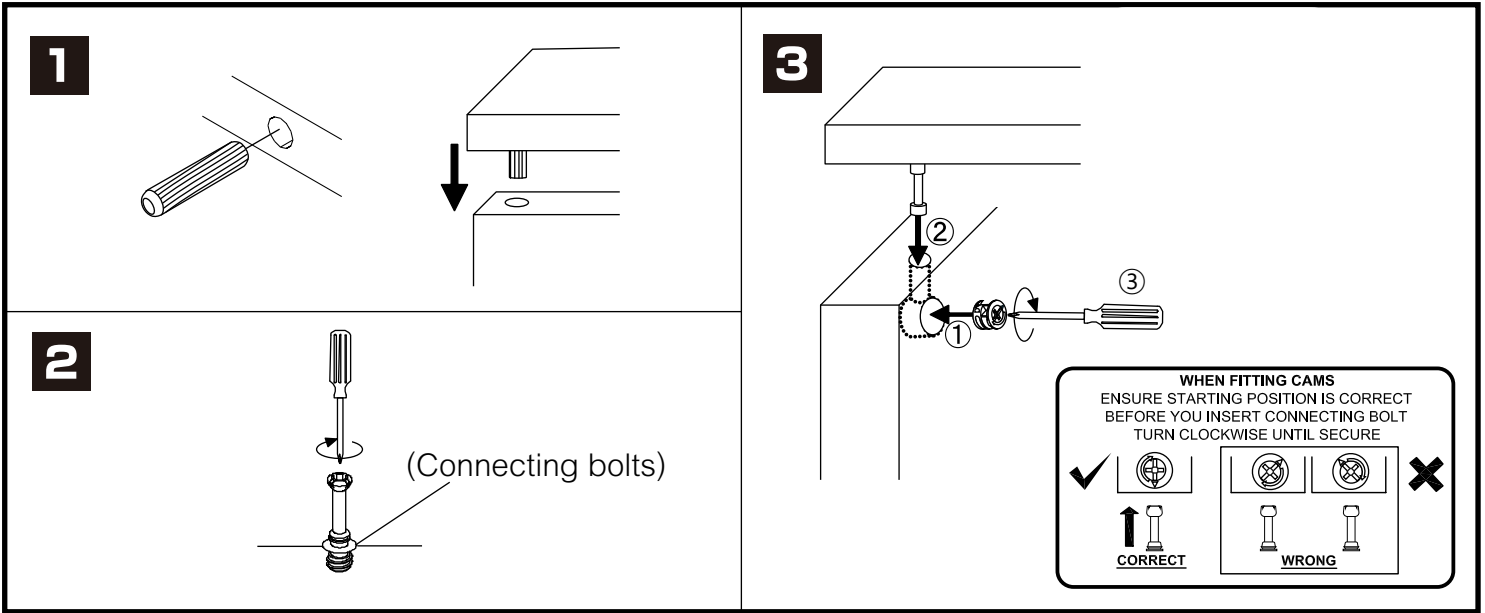

MAZZIMO

BED 3.5 ft.

CONNECT SYSTEM

HARDWARE

-BODY SET

x 4

19mm.

x 4