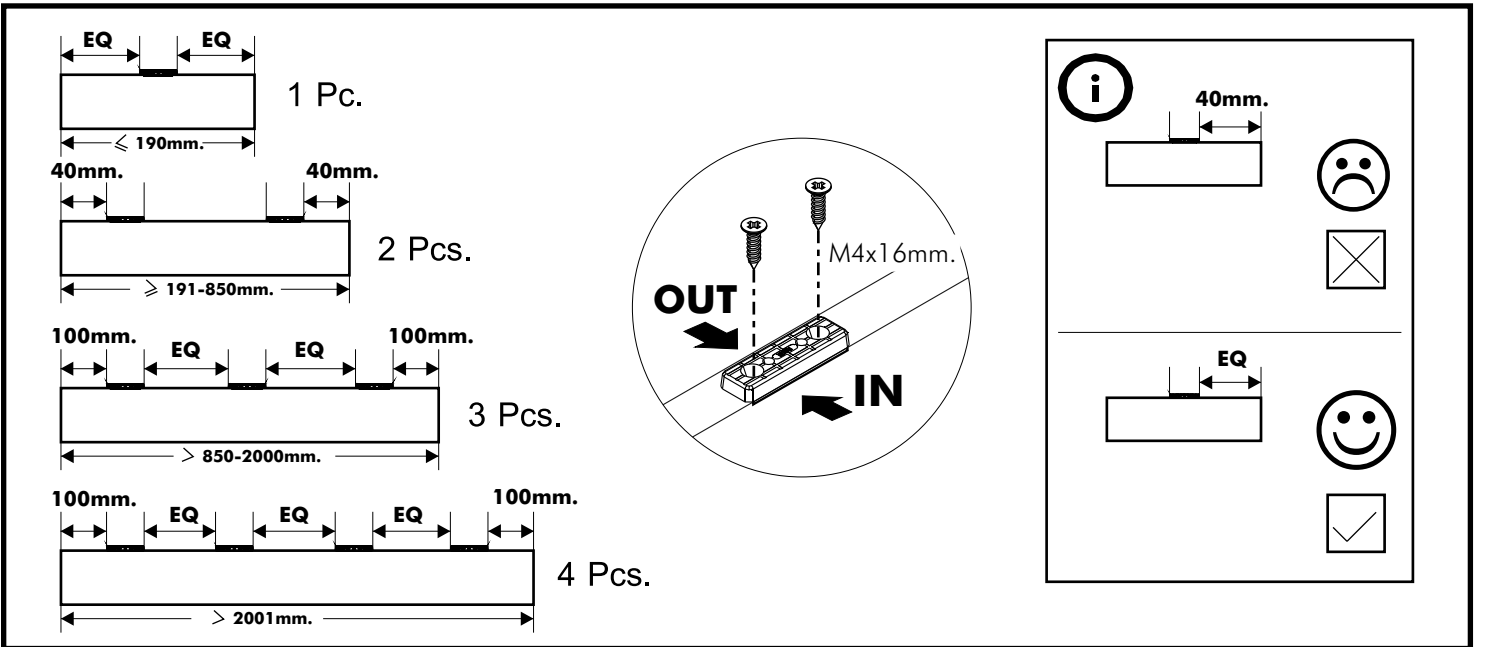

MAZZIMO

BED 3.5 ft.

CONNECT SYSTEM

HARDWARE

-BODY SET

x 4

19mm.

x 4

#8x35

x 4

x 4

No.1

x 2

M4x16mm.

x 12

#M6

x 1

M4x16mm.

x 46

M4x30mm.

x 49

x 15

ASSEMBLY

-BODY SET