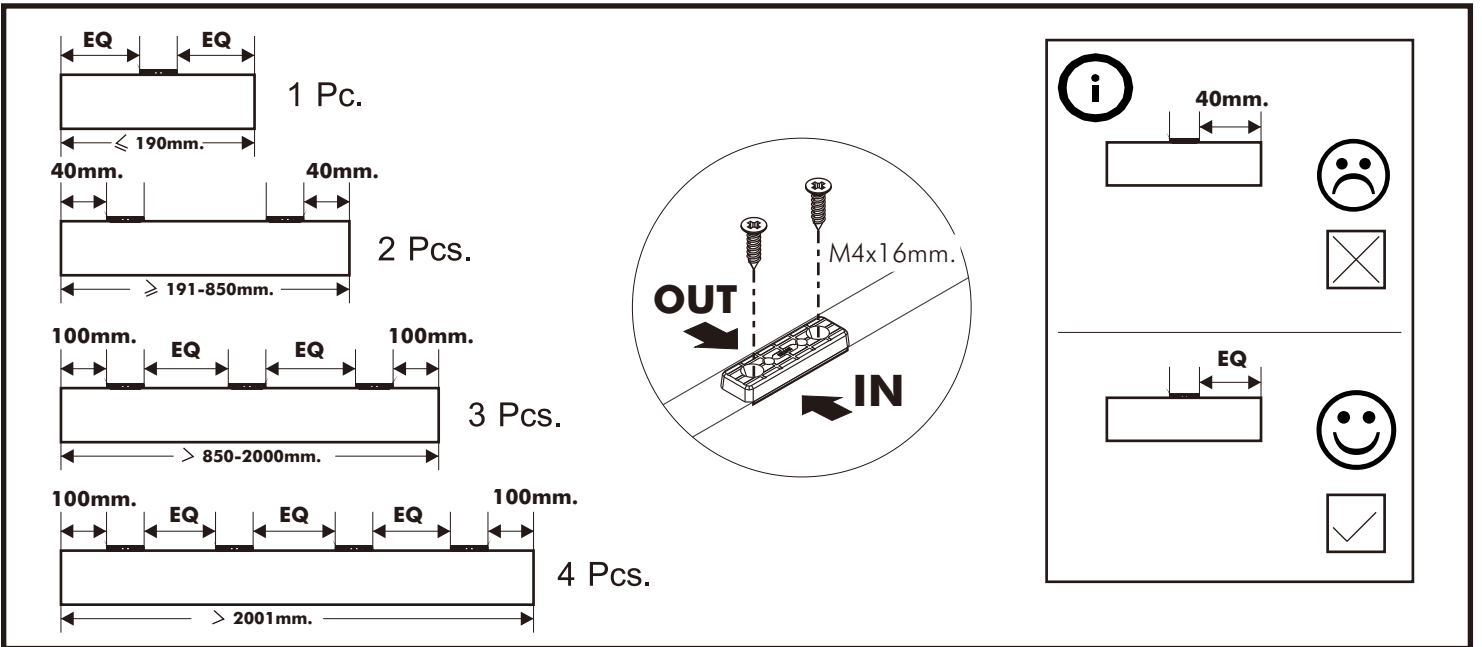

\$MAZZIMO

BED 3.5 ft.

CONNECT SYSTEM

HARDWARE

-BODY SET

x 4

x 4

#8x35

x 4

x 2

No.1

x 2

M4x16mm.

x 18

#M8

x 3

#M8

x 3

#TFL4 M8x50

x 3

JCB+ M6x60

x 6

#M4x16mm.

x 18

x 9

ASSEMBLY

-BODY SET

1.

2.

3.

4.