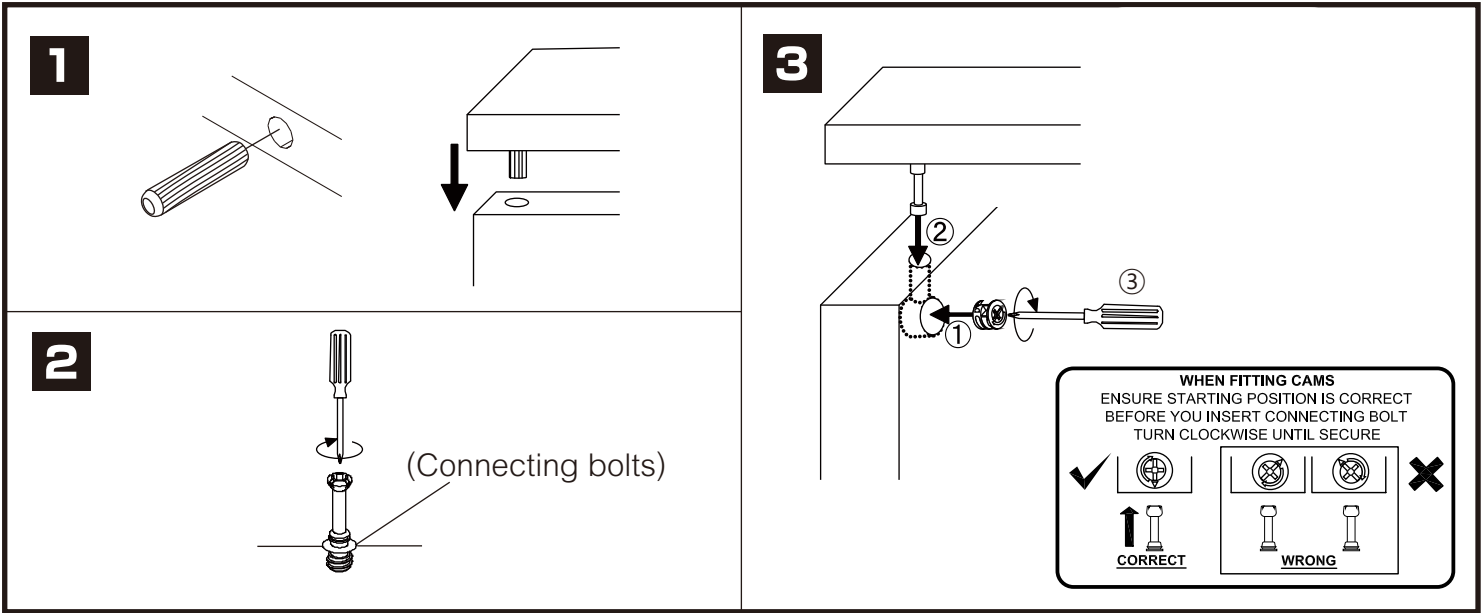

\$MAZZIMO

BED 3.5 ft.

CONNECT SYSTEM

HARDWARE

-BODY SET

x 4

x 4

#8x35