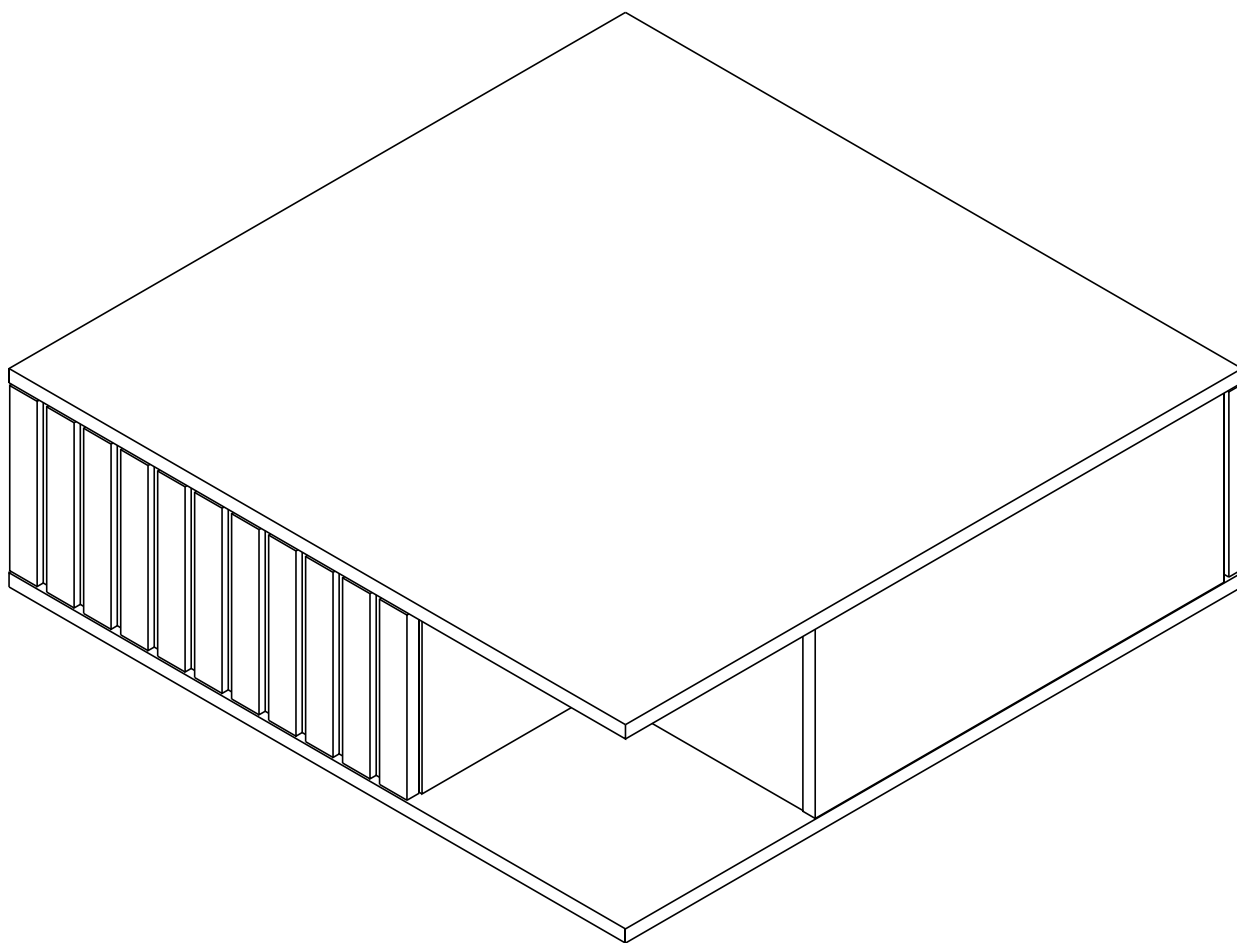

ARMANO

Coffee Table 90 cm.

CONNECT SYSTEM

HARDWARE

-BODY SET

x 14

x 14

8x35mm.

x 20

M4x50mm.

x 18

x 16

M4x16mm.

x 84

x 10

-DRAWER SET