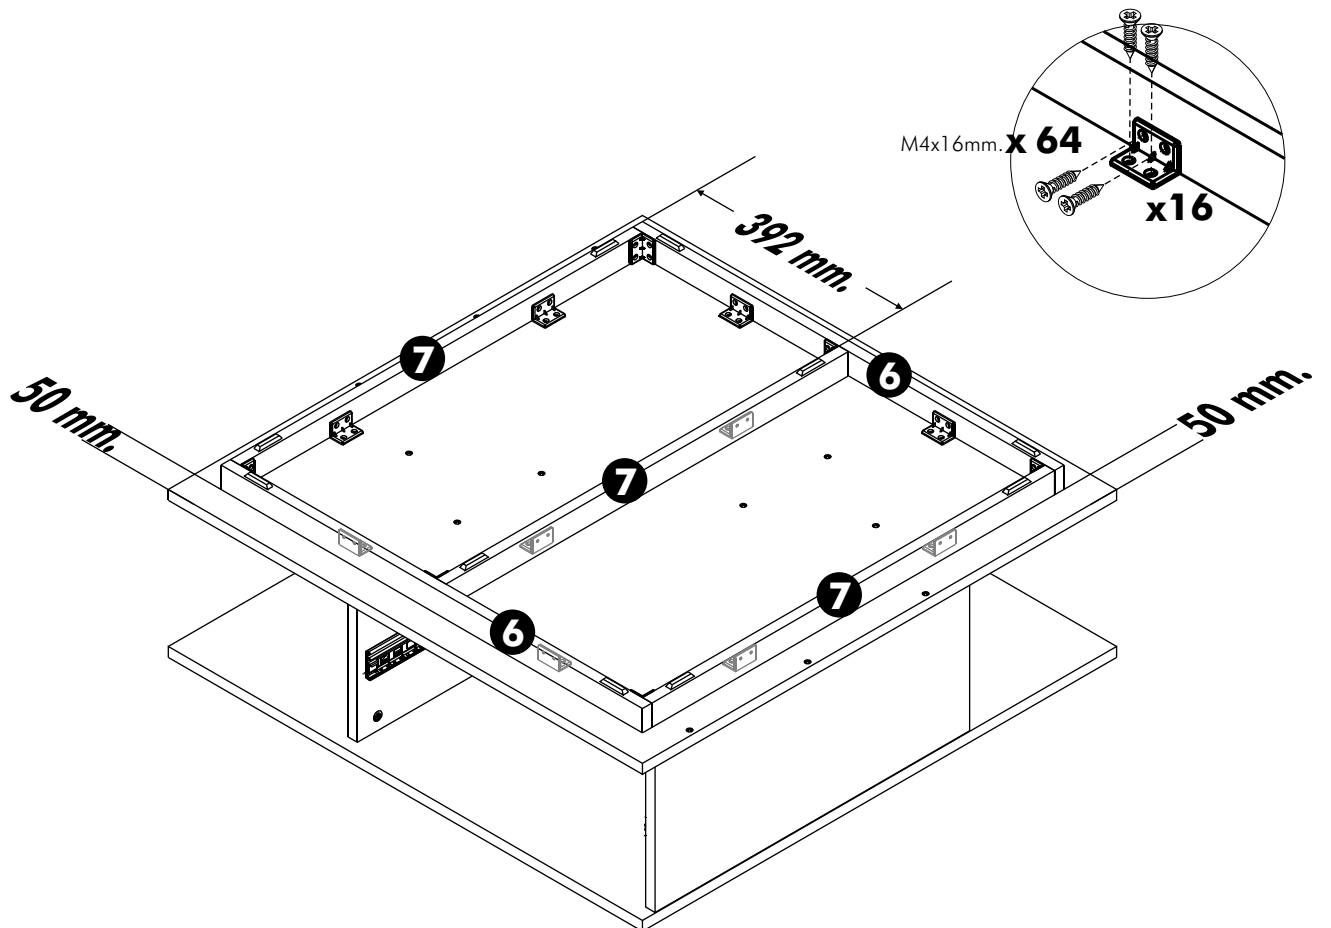

ARMANO

Coffee Table 90 cm.

CONNECT SYSTEM

HARDWARE

-BODY SET

x 14

x 14

8x35mm.

x 2

M3.5x13mm.

x 22

M4x40mm.

x 20

M6x23mm.

x 4

x 1

ASSEMBLY

-BODY SET

1.

2.

3.

4.

ASSEMBLY

-DRAWER SET