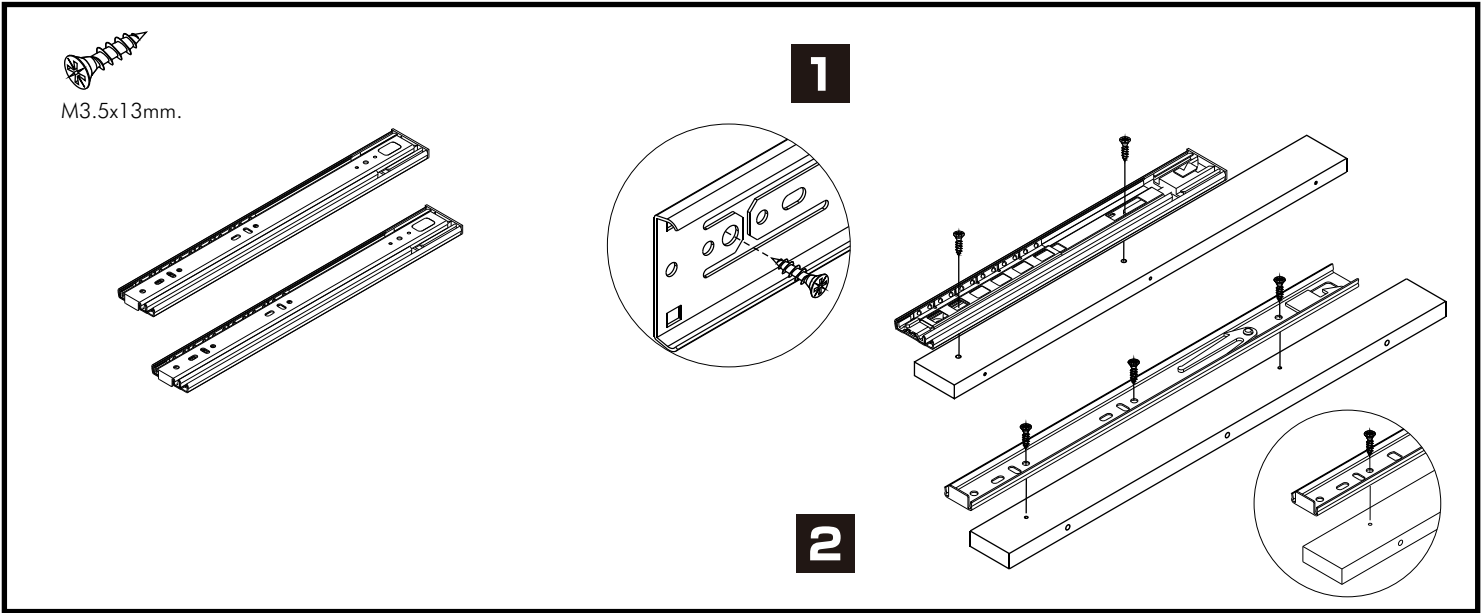

ARMANO

Coffee Table 90 cm.

CONNECT SYSTEM

HARDWARE

-BODY SET

x 14

x 14

8x35mm.

x 20

M4x50mm.

x 18

x 16

M4x16mm.

x 84

x 10

-DRAWER SET

x 2

M3.5x13mm.

x 22

M4x40mm.

x 20

M6x23mm.

x 4

x 1