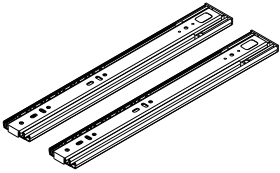

ARMANO

Coffee Table 90 cm.

CONNECT SYSTEM

HARDWARE

-BODY SET

x 14

x 14

8x35mm.

x 20

M4x50mm.

x 18

x 16

M4x16mm.

x 84

x 10

-DRAWER SET

x 2

M3.5x13mm.

x 22

M4x40mm.

x 20

M6x23mm.

x 4

x 1