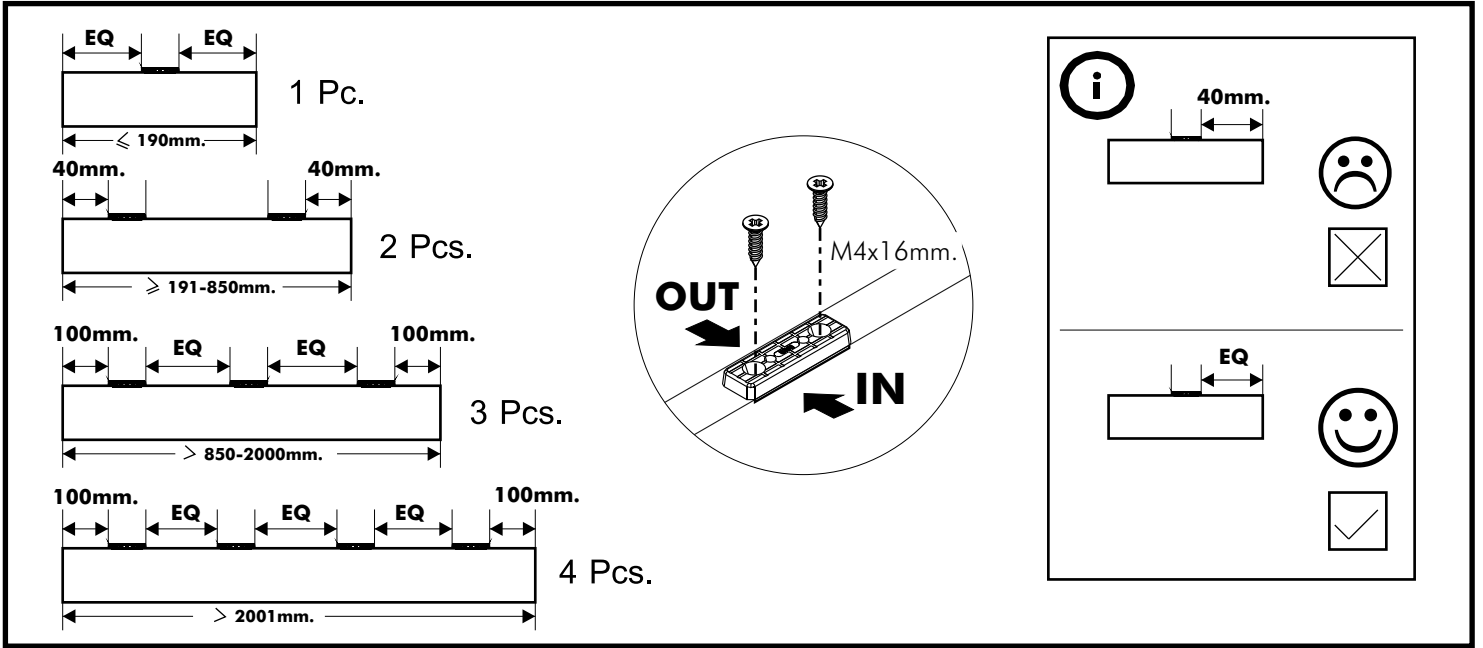

ARMANO

Coffee Table 90 cm.

CONNECT SYSTEM

HARDWARE

-BODY SET

x 14

x 14

8x35mm.

x 20

M4x50mm.

x 18

x 16

M4x16mm.

x 84

x 10

-DRAWER SET

x 2

M3.5x13mm.

x 22

M4x40mm.

x 20

M6x23mm.

x 4

x 1