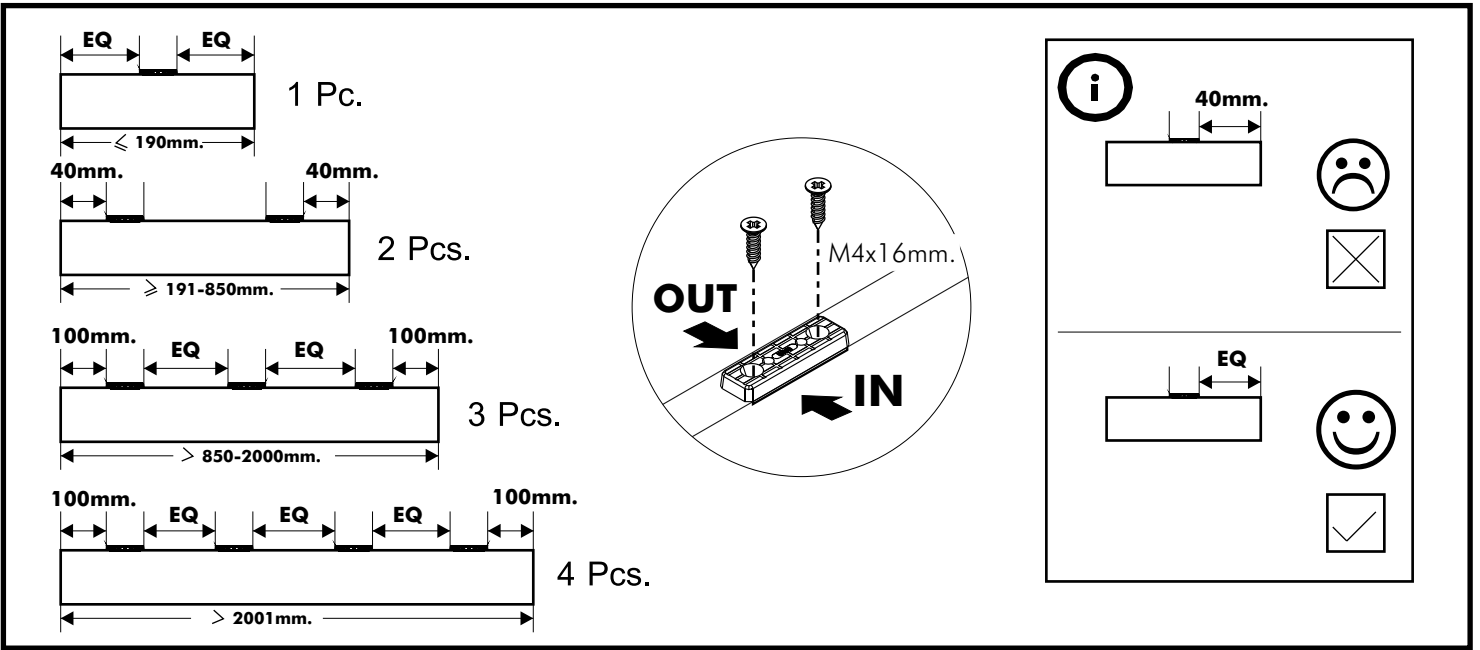

ARMANO

3 drawers 80 cm

CONNECT SYSTEM

HARDWARE

-BODY SET

24mm.

x 12

x 12

8x35

x 12

M4x45mm.

x 3

x 10

M4x16mm.

x 72

x 8

x 1

M5x50mm.

x 1

x 1

M4x30mm.

x 3

x 8

-DRAWER SET

M6x23mm.

x 16

x 1

x 1

ASSEMBLY

-BODY SET

1.

2.