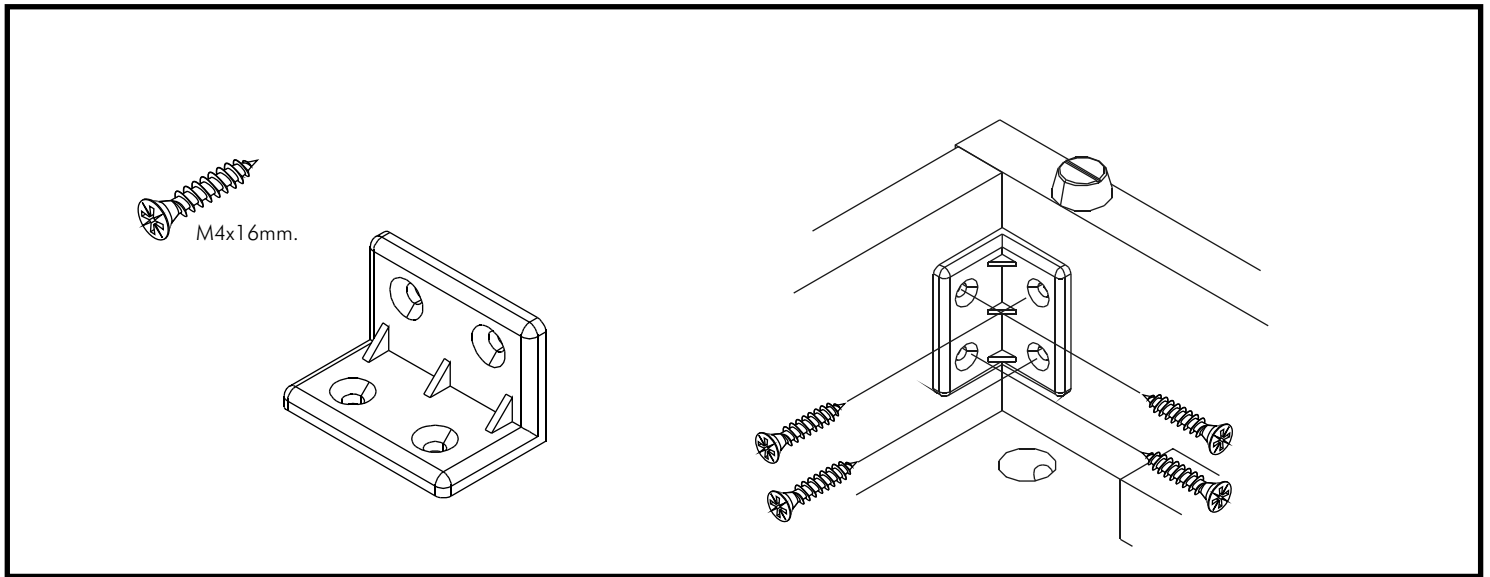

ARMANO

3 drawers 80 cm

CONNECT SYSTEM

HARDWARE

-BODY SET

24mm.

x 12

x 12

8x35

x 12

M4x45mm.

x 3

x 10

M4x16mm.

x 72

x 8

x 1

M5x50mm.

x 1

x 1

M4x30mm.

x 3

x 8

-DRAWER SET

M6x23mm.

x 16

x 1

x 1

ASSEMBLY

-BODY SET

1.

2.