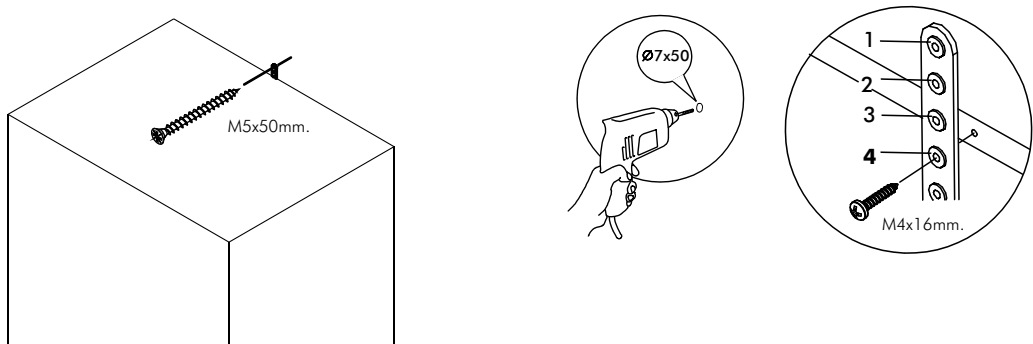

ARMANO

3 drawers 80 cm

CONNECT SYSTEM

HARDWARE

-BODY SET

24mm.

x 12

x 12

8x35

x 12

M4x45mm.

x 3

x 10

M4x16mm.

x 72

x 8

x 1

M5x50mm.

x 1

x 1

M4x30mm.

x 3

x 8

-DRAWER SET

M6x23mm.

x 16

x 1

x 1

ASSEMBLY

-BODY SET

1.

2.