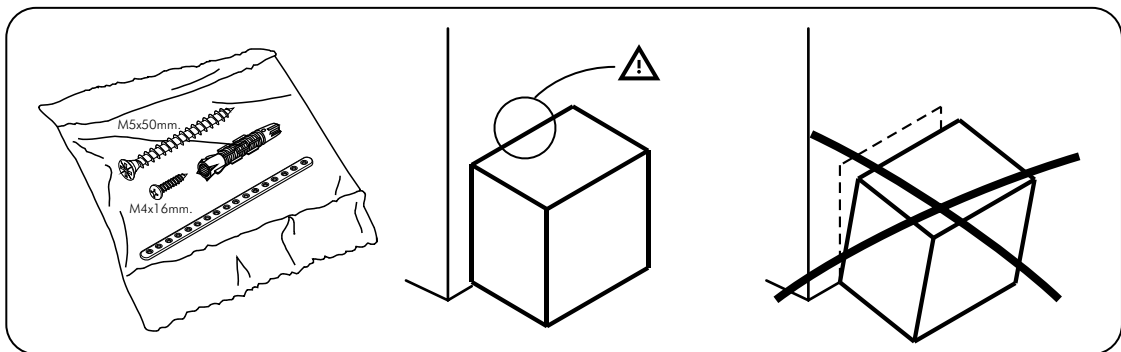

ARMANO

3 drawers 80 cm

CONNECT SYSTEM

HARDWARE

-BODY SET

24mm.

x 12

x 12

8x35

x 12

M4x45mm.

x 3

x 10

M4x16mm.

x 72

x 8

x 1

M5x50mm.

x 1

x 1

M4x30mm.

x 3

x 8

-DRAWER SET

M6x23mm.

x 16

x 1

x 1

ASSEMBLY

-BODY SET

1.

2.