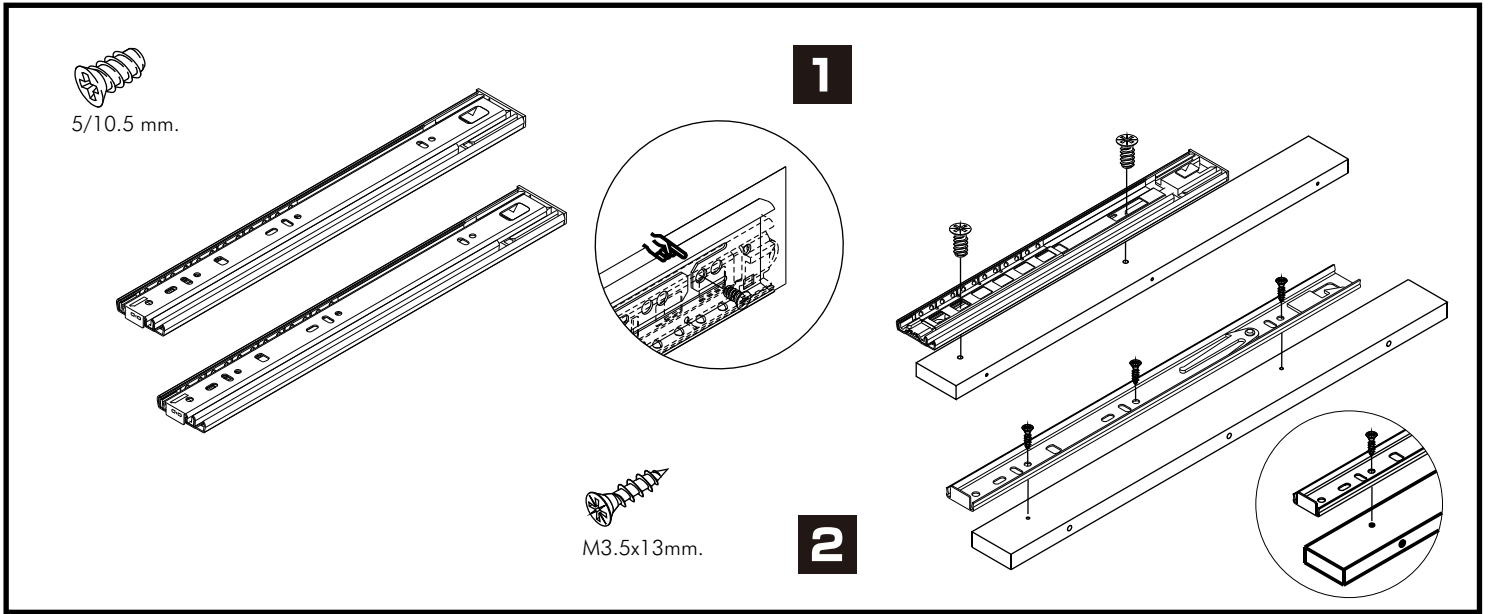

ARMANO

3 drawers 80 cm

CONNECT SYSTEM

HARDWARE

-BODY SET

24mm.

x 12

x 12

8x35

x 12

M4x45mm.

x 3

x 10

M4x16mm.

x 72

x 8

x 1

M5x50mm.

x 1

x 1

M4x30mm.

x 3

x 8

-DRAWER SET

M6x23mm.

x 16

x 1

x 1

ASSEMBLY

-BODY SET

1.

2.