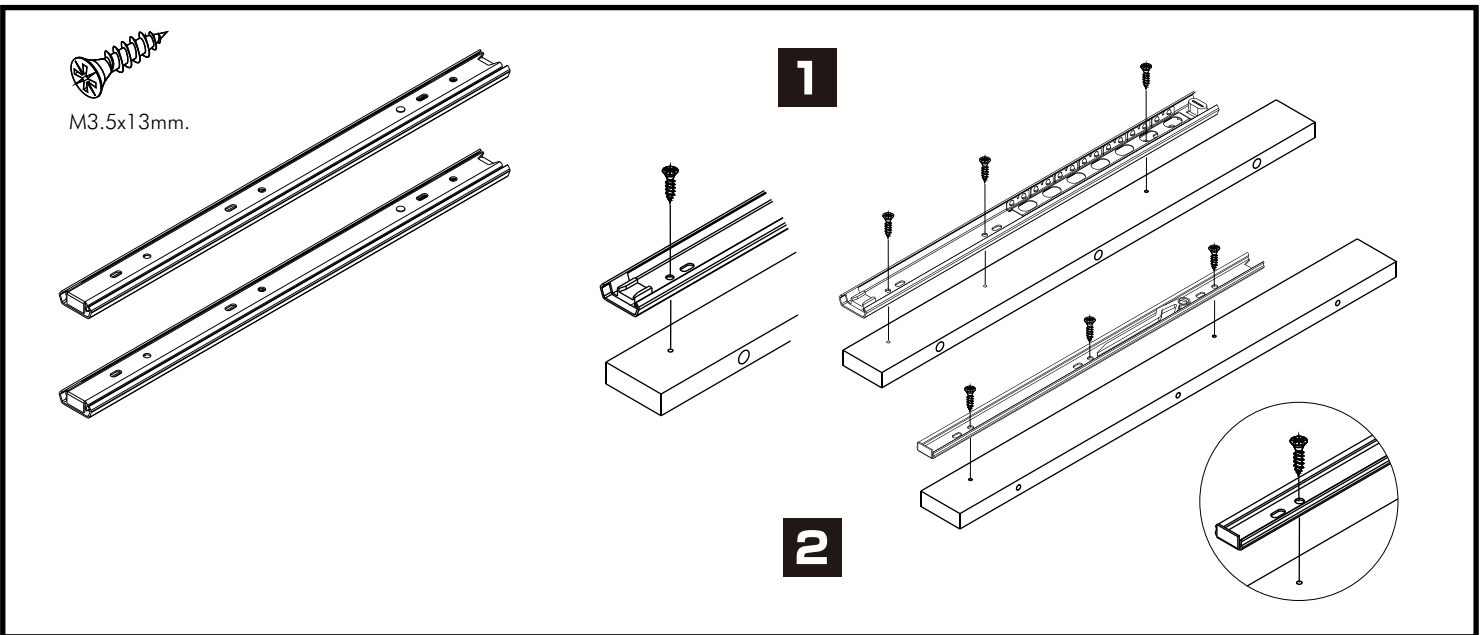

ARMANO

3 drawers 80 cm

CONNECT SYSTEM

HARDWARE

-BODY SET

24mm.

x 12

x 12

8x35

x 12

M4x45mm.

x 3

x 10

M4x16mm.

x 72

x 8

x 1

M5x50mm.

x 1

x 1

M4x30mm.

x 3

x 8

-DRAWER SET

M6x23mm.

x 16

x 1

x 1

ASSEMBLY

-BODY SET

1.

2.