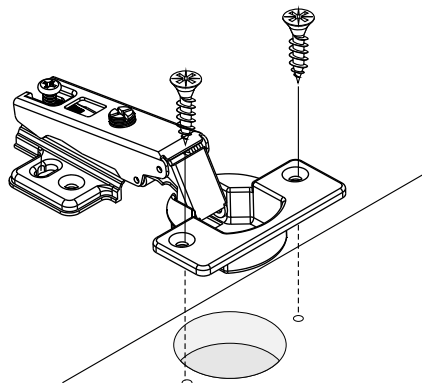

ARMANO

Dressing table 100 cm.

CONNECT SYSTEM

M4x16mm.

M4x16mm.

HARDWARE

-BODY SET

x 20

#19mm.

x 20

#8x35

x 20

#P+M4x16

x 4

#F+M4x16mm.

x 36

x 1

M3.5x13mm.

x 4

1.

ASSEMBLY

-BODY SET

2.

3.