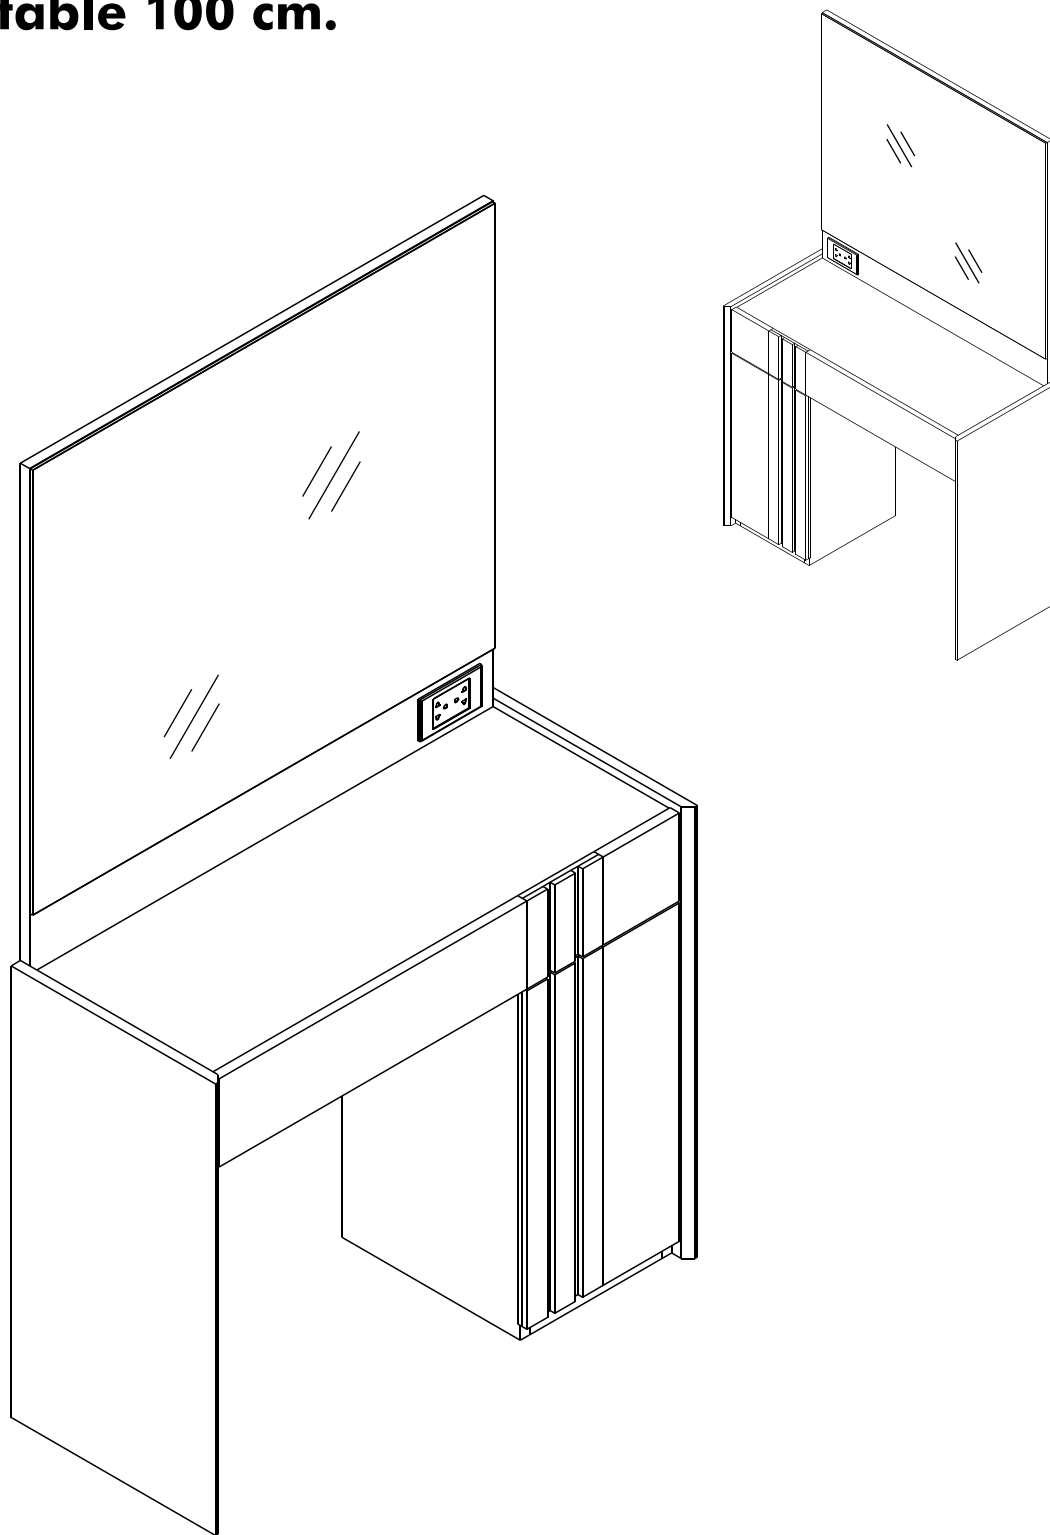

ARMANO

Dressing table 100 cm.

CONNECT SYSTEM

M4x16mm.

M4x16mm.

HARDWARE

-BODY SET

x 20