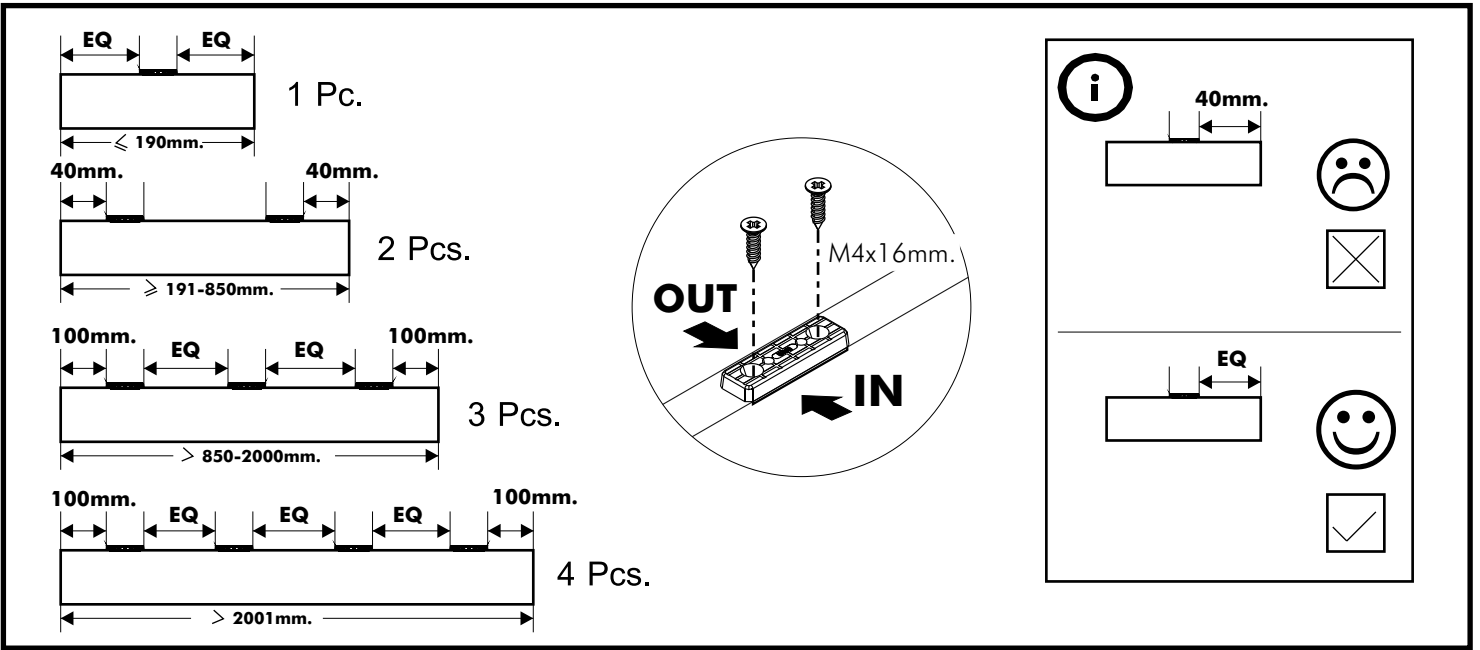

ARMANO

Dressing table 100 cm.

CONNECT SYSTEM

M4x16mm.

M4x16mm.

HARDWARE

-BODY SET

x 20

#19mm.

x 20

#8x35

x 20

#P+M4x16

x 4

#F+M4x16mm.

x 36

x 4

x 4

x 4

#F+M3.5x20

x 4

x 4

#F+M4x50

x 6

x 1

M3.5x13mm.

x 4

1.

ASSEMBLY

-BODY SET

2.

3.