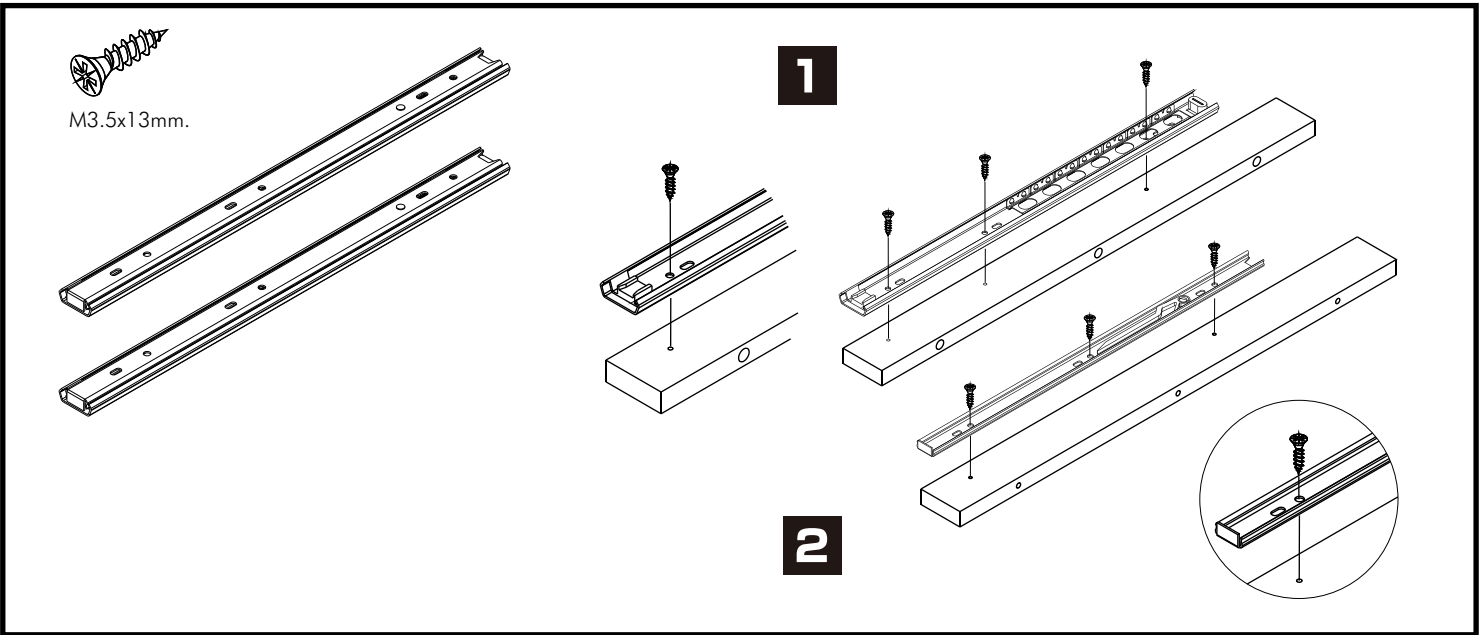

ARMANO

Dressing table 100 cm.

CONNECT SYSTEM

M4x16mm.

M4x16mm.

HARDWARE

-BODY SET

x 20

#19mm.

x 20

#8x35

x 20

#P+M4x16

x 4

#F+M4x16mm.

x 36

x 1

M3.5x13mm.

x 4

1.

ASSEMBLY

-BODY SET

2.

3.