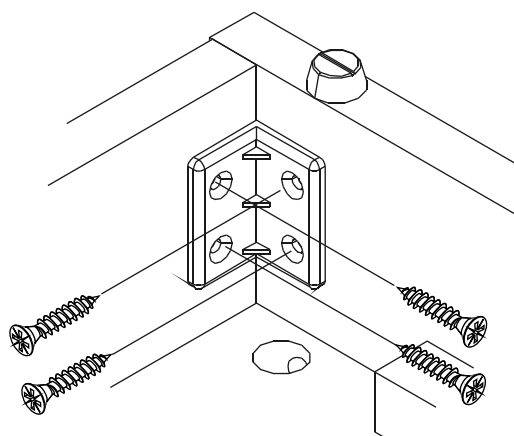

ARMANO

Dressing table 100 cm.

CONNECT SYSTEM

M4x16mm.

M4x16mm.

HARDWARE

-BODY SET

x 20

#19mm.

x 20

#8x35

x 20

#P+M4x16

x 4

#F+M4x16mm.

x 36

#F+M4x30

x 16

#F+M4x25

x 3

x 10

-DRAWER SET

x 1

#F+M3.5x13

x 1

M3.5x13mm.

x 4

1.

ASSEMBLY

-BODY SET

2.

3.