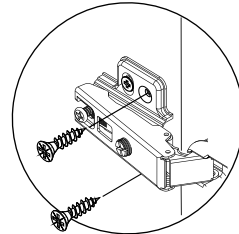

ARMANO

Dressing table 100 cm.

CONNECT SYSTEM

M4x16mm.

M4x16mm.

HARDWARE

-BODY SET

x 20

#19mm.

x 20

#8x35

x 20

#P+M4x16

x 4

#F+M4x16mm.

x 36

x 1

M3.5x13mm.

x 4

1.

ASSEMBLY

-BODY SET

2.

3.