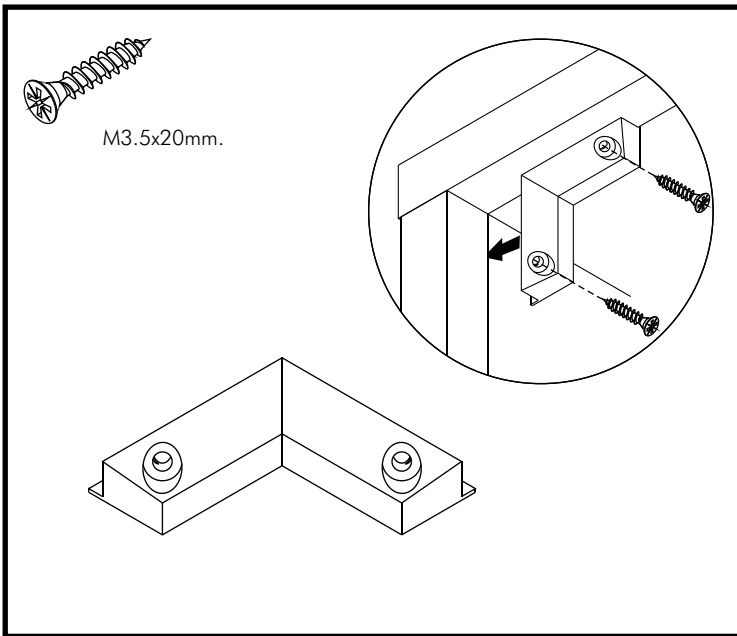

ARMANO

Sideboard 150 cm

CONNECT SYSTEM

HARDWARE

-BODY SET

24mm.

x 14

x 14

8x35

x 16

M4x45mm.

x 4

M4x50mm.

x 2

x 14

M4x16mm.

x 92

M4x16mm.

x 21

x 2

M3.5x20mm.

x 8

x 4

x 4

In set

x 2

M4x16mm.

x 24

ASSEMBLY

-BODY SET

1.

2.