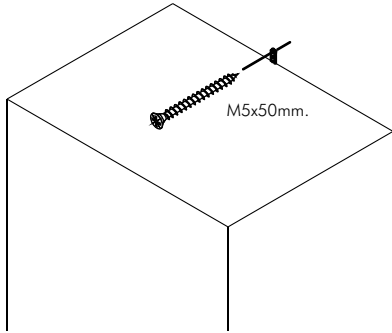

ARMANO

Sideboard 150 cm

CONNECT SYSTEM

HARDWARE

-BODY SET

24mm.

x 14

x 14

8x35

x 16

M4x45mm.

x 4

M4x50mm.

x 2

x 14

M4x16mm.

x 92

M4x16mm.

x 21

x 2

M3.5x20mm.

x 8

x 4

x 4

In set

x 2

M4x16mm.

x 24

ASSEMBLY

-BODY SET

1.

2.