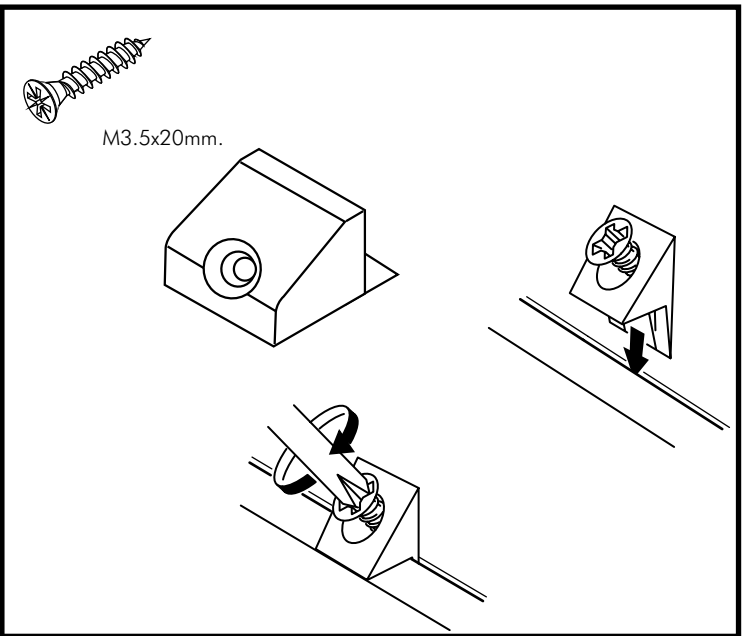

ARMANO

Sideboard 150 cm

CONNECT SYSTEM

HARDWARE

-BODY SET

24mm.

x 14

x 14

8x35

x 16

M4x45mm.

x 4

M4x50mm.

x 2

x 14

M4x16mm.

x 92

M4x16mm.

x 21

x 2

M3.5x20mm.

x 8

x 4

x 4