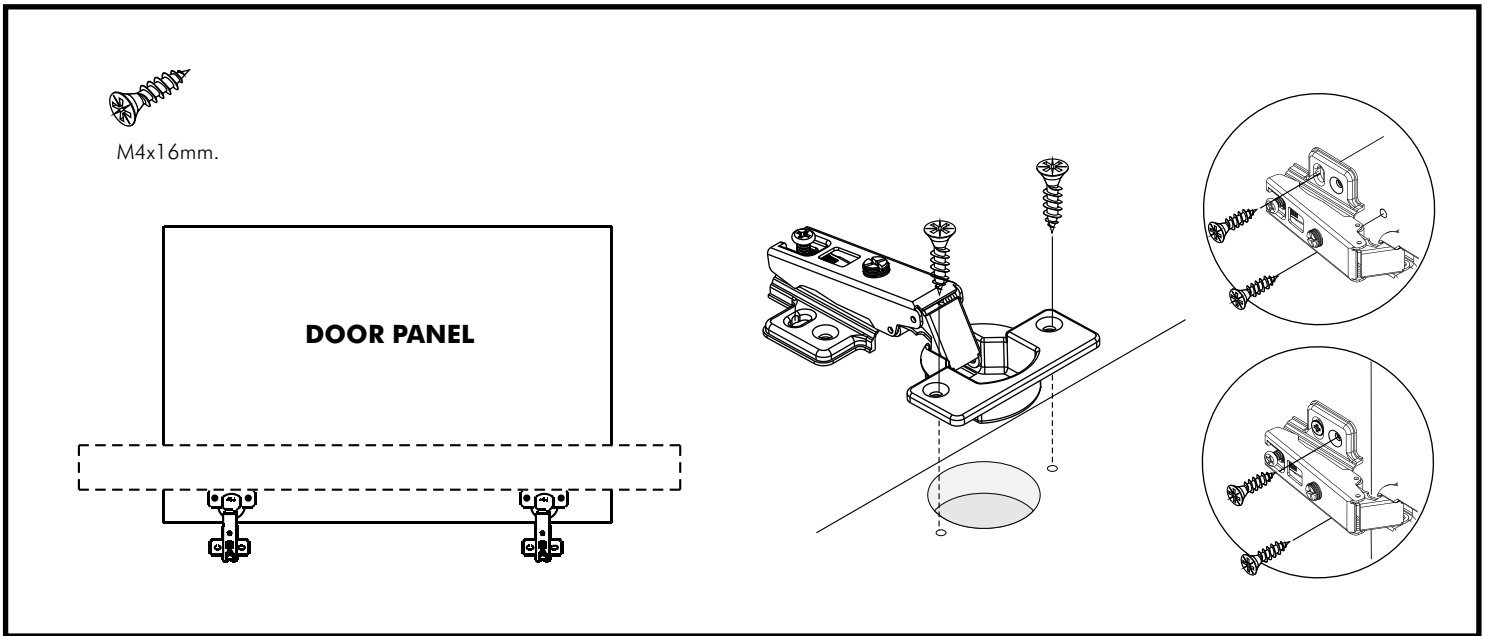

ARMANO

Sideboard 150 cm

CONNECT SYSTEM

HARDWARE

-BODY SET

24mm.

x 14

x 14

8x35

x 16

M4x45mm.

x 4

M4x50mm.

x 2

x 14

M4x16mm.