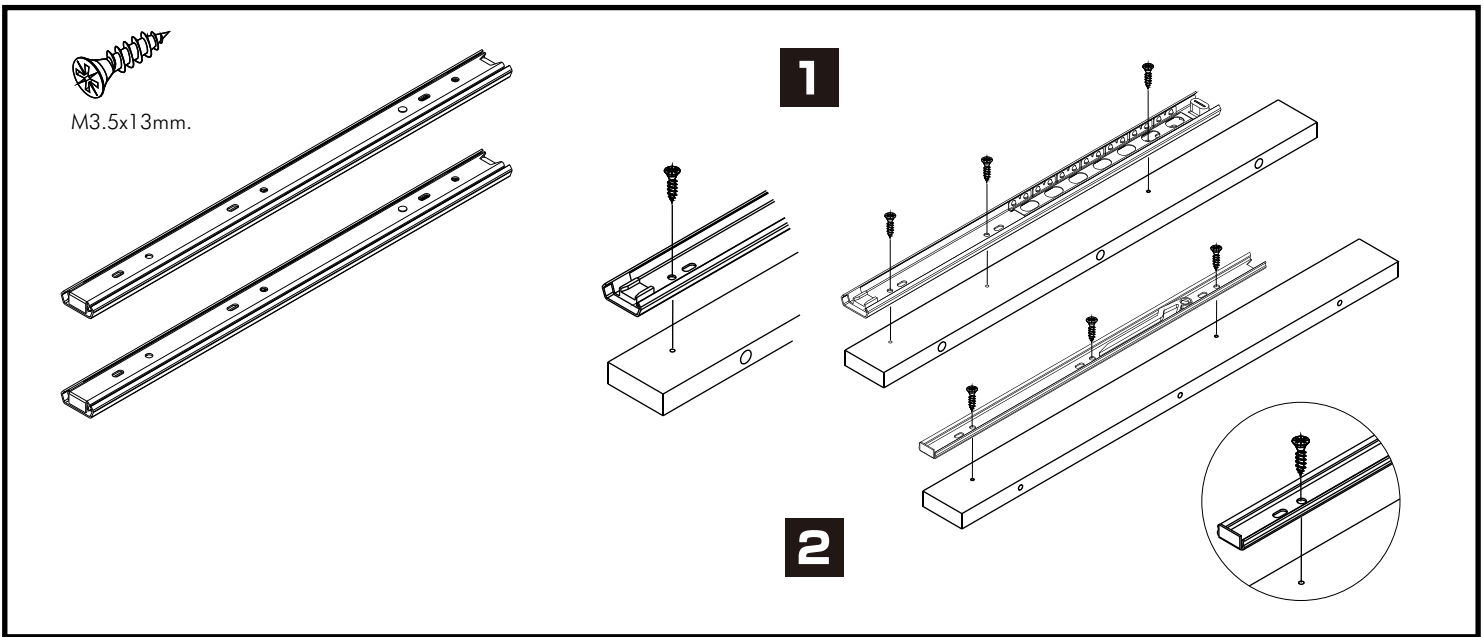

ARMANO

Sideboard 150 cm

CONNECT SYSTEM

HARDWARE

-BODY SET

24mm.

x 14

x 14

8x35

x 16

M4x45mm.

x 4

M4x50mm.

x 2

x 14

M4x16mm.

x 4

M4x45mm.

x 3

x 1

M5x50mm.

x 1

x 1

M4x25mm.

In set

x 2

M4x16mm.

x 24

ASSEMBLY

-BODY SET

1.

2.