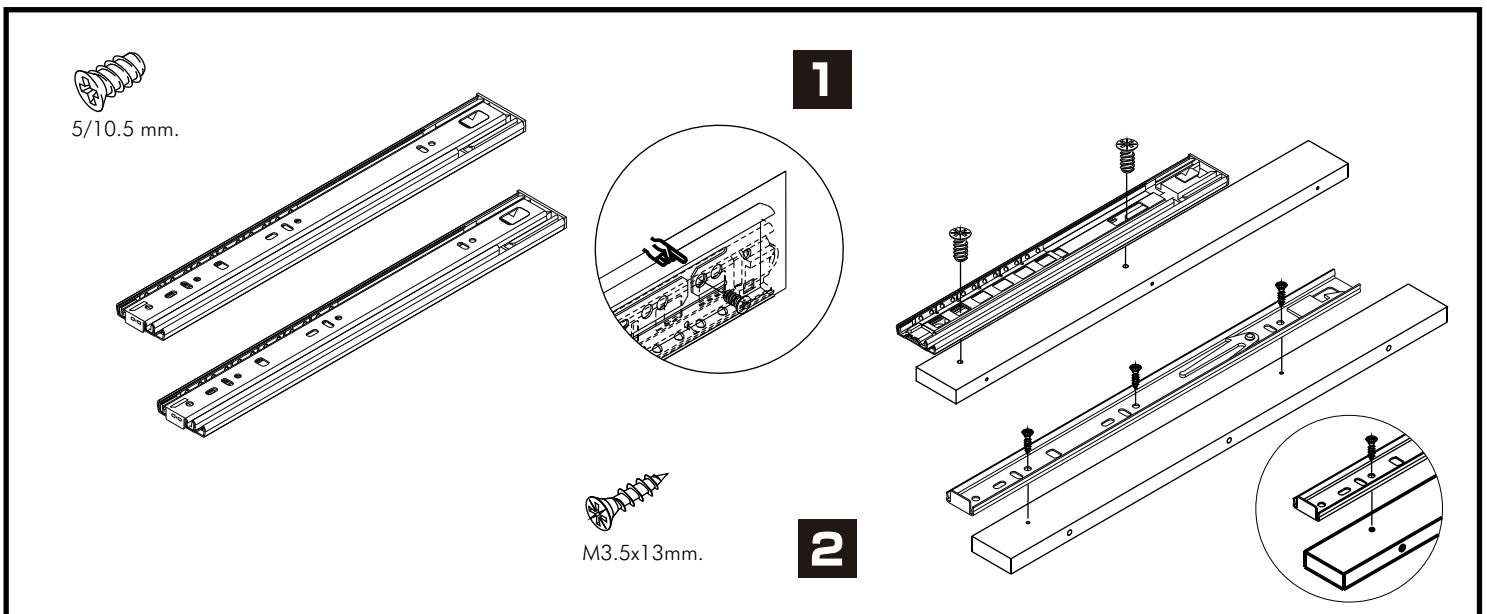

ARMANO

Sideboard 150 cm

CONNECT SYSTEM

HARDWARE

-BODY SET

24mm.

x 14

x 14

8x35

x 16

M4x45mm.

x 4

M4x50mm.

x 2

x 14

M4x16mm.

x 92

M4x16mm.

x 21

x 2

M3.5x20mm.

x 8

x 4

x 4

In set

x 2

M4x16mm.

x 24

ASSEMBLY

-BODY SET

1.

2.