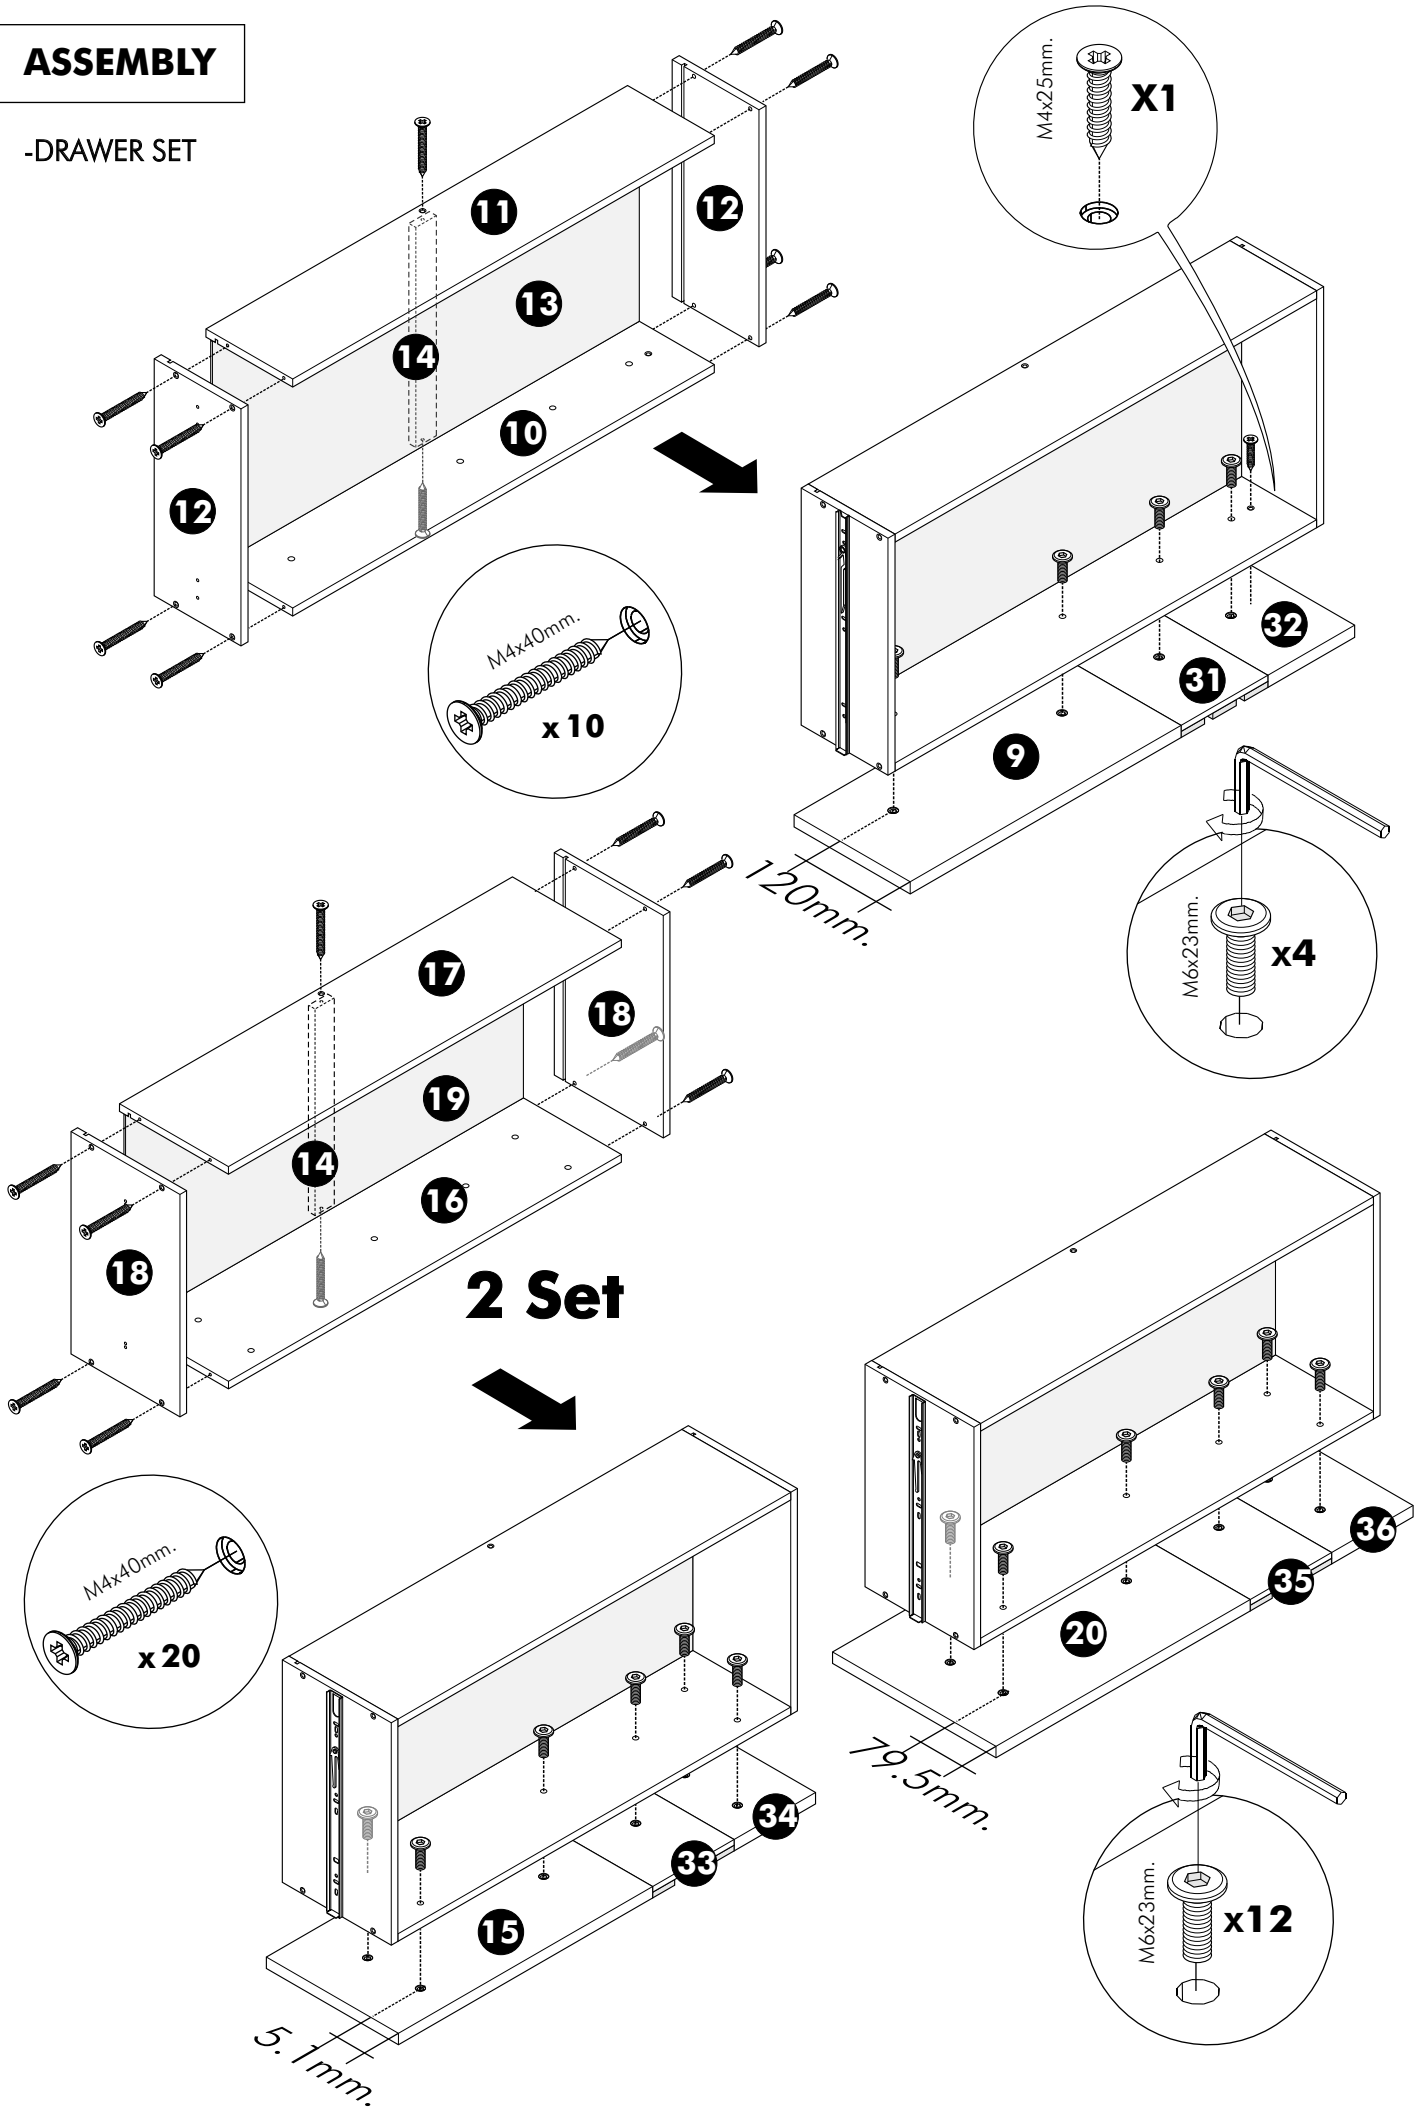

8x35

x 16

M4x45mm.

x 4

M4x50mm.

x 2

x 14

M4x16mm.

-DRAWER SET

x 2

x 1

M3.5x13mm.

x 24

M6x23mm.

x 16

x 1

In set

x 2

M4x16mm.

x 24

ASSEMBLY

-BODY SET

1.

2.

3.

4.

5.

6.

ASSEMBLY

-DRAWER SET

ASSEMBLY

-DOOR SET