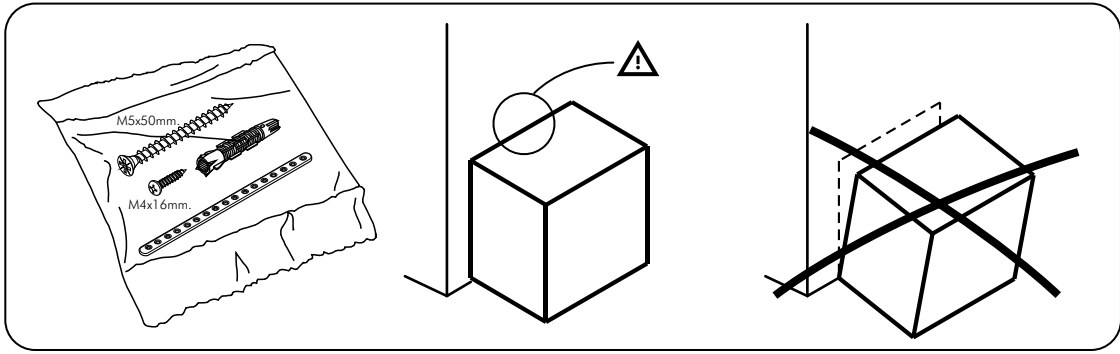

ARMANO

Sideboard 150 cm

CONNECT SYSTEM

HARDWARE

-BODY SET

24mm.

x 14

x 14

8x35

x 16

M4x45mm.

x 4

M4x50mm.

x 2

x 14

M4x16mm.

x 92

M4x16mm.

x 21

x 2

M3.5x20mm.

x 8

x 4

x 4

x 4

M4x45mm.

x 3

x 1

M5x50mm.

x 1

x 1

M4x25mm.