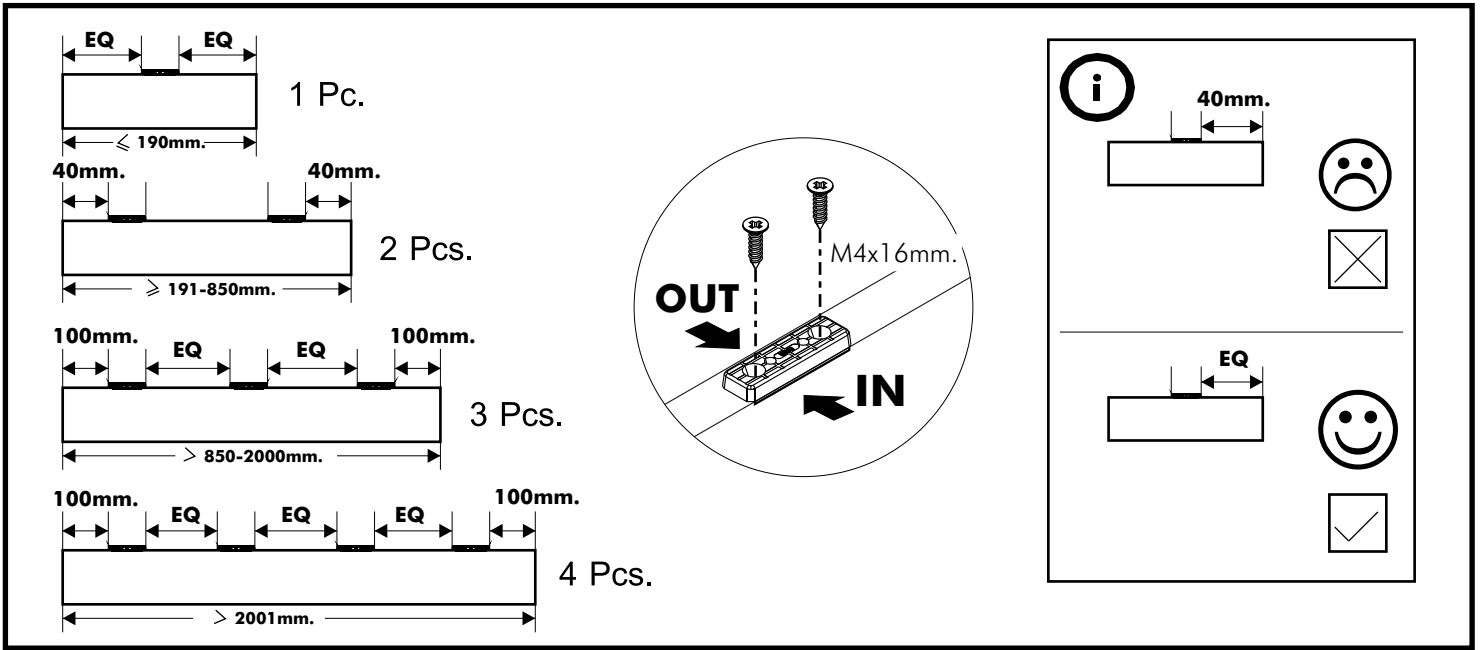

ARMANO

Sideboard 150 cm

CONNECT SYSTEM

HARDWARE

-BODY SET

24mm.

x 14

x 14

8x35

x 16

M4x45mm.

x 4

M4x50mm.

x 2

x 14

M4x16mm.

x 92

M4x16mm.

x 21

x 2

M3.5x20mm.

x 8

x 4

x 4

x 4

M4x45mm.

x 3

x 1

M5x50mm.

x 1

x 1

M4x25mm.