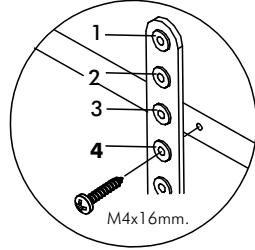

ARMANO

Sideboard 150 cm

CONNECT SYSTEM

HARDWARE

-BODY SET

24mm.

x 14

x 14

8x35

x 16

M4x45mm.

x 4

M4x50mm.

x 2

x 14

M4x16mm.

x 92

M4x16mm.

x 21

x 2

M3.5x20mm.

x 8

x 4

x 4

In set

x 2

M4x16mm.

x 24

ASSEMBLY

-BODY SET

1.

2.