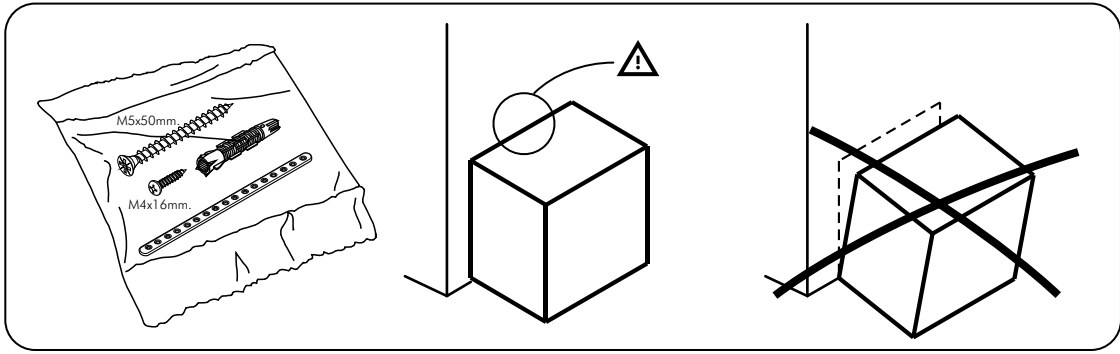

ARMANO

TV Cabinet 150 cm.

CONNECT SYSTEM

HARDWARE

-BODY SET

x 14

#19mm.

x 14

#8x35

x 16

#F+M4x50

x 2

x 1

x 2

#F+M3.5x20

x 8

#P+M4x16

x 17

x 1

#F+M5x50

x 1

#F+M4x16mm.

x 92

x 14