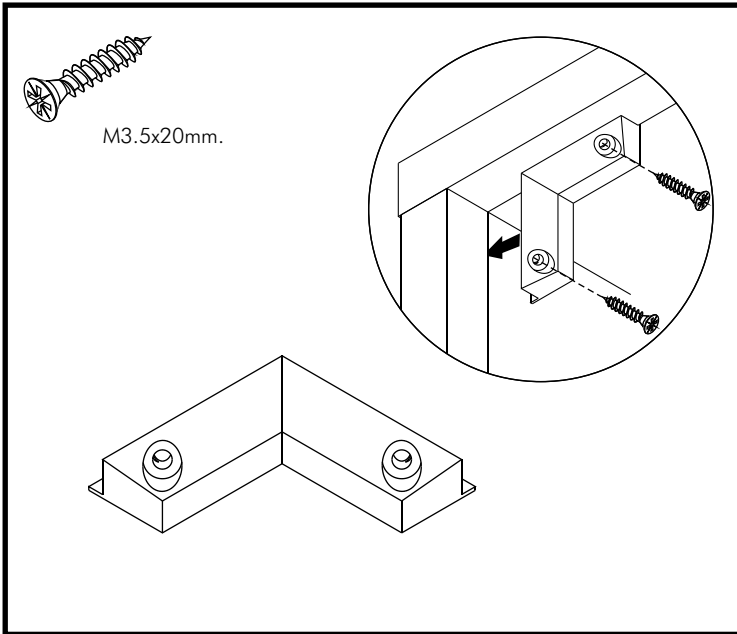

ARMANO

TV Cabinet 150 cm.

CONNECT SYSTEM

HARDWARE

-BODY SET

x 14

#19mm.

x 14

#P+M4x16

x 17

x 1

#F+M5x50

x 1

#F+M4x16mm.

x 92

x 14