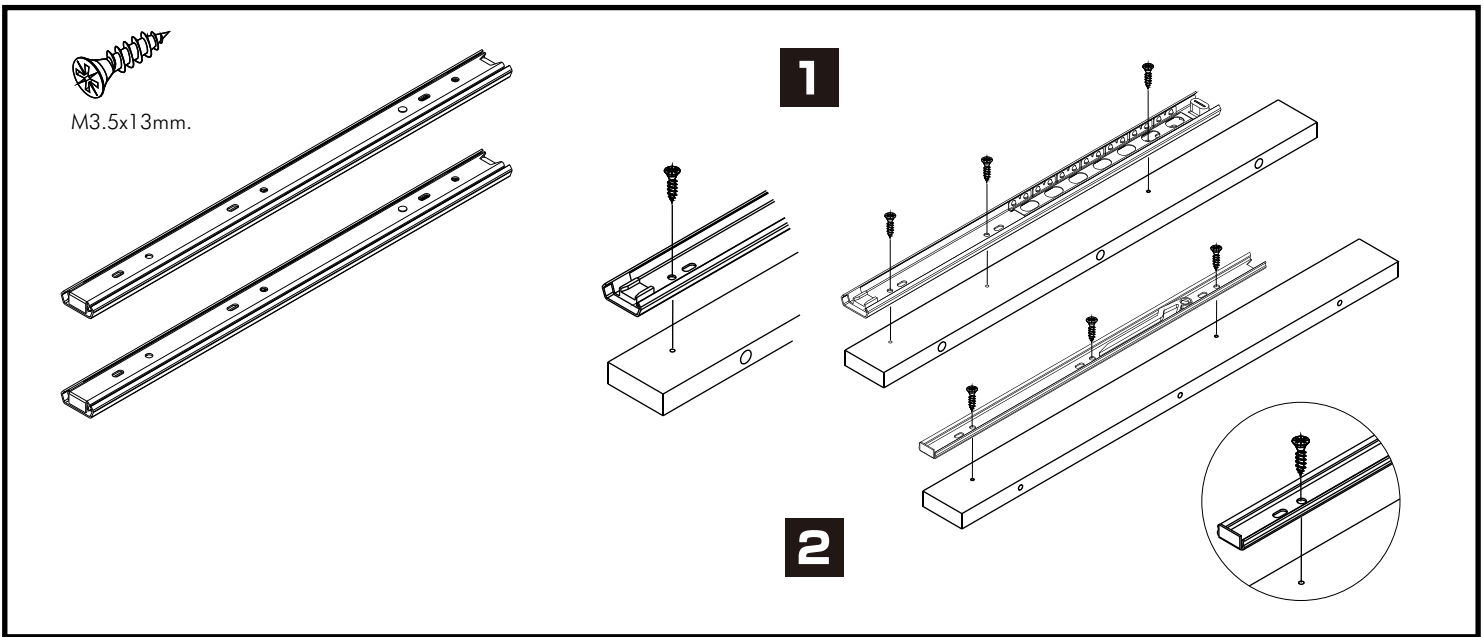

ARMANO

TV Cabinet 150 cm.

CONNECT SYSTEM

HARDWARE

-BODY SET

x 14

#19mm.

x 14

#8x35

x 16

#F+M4x50

x 2

x 1

x 2

#F+M3.5x20

x 8

#P+M4x16

x 17

x 1

#F+M5x50

x 1

#F+M4x16mm.

x 92

x 14