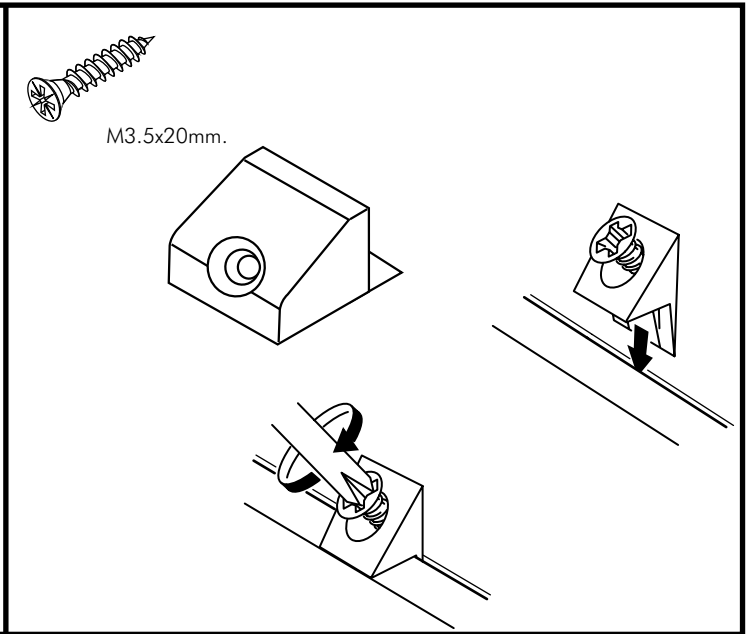

ARMANO

TV Cabinet 150 cm.

CONNECT SYSTEM

HARDWARE

-BODY SET

x 14

#19mm.

x 14

#P+M4x16

x 17

x 1

#F+M5x50

x 1

#F+M4x16mm.

x 92

x 14