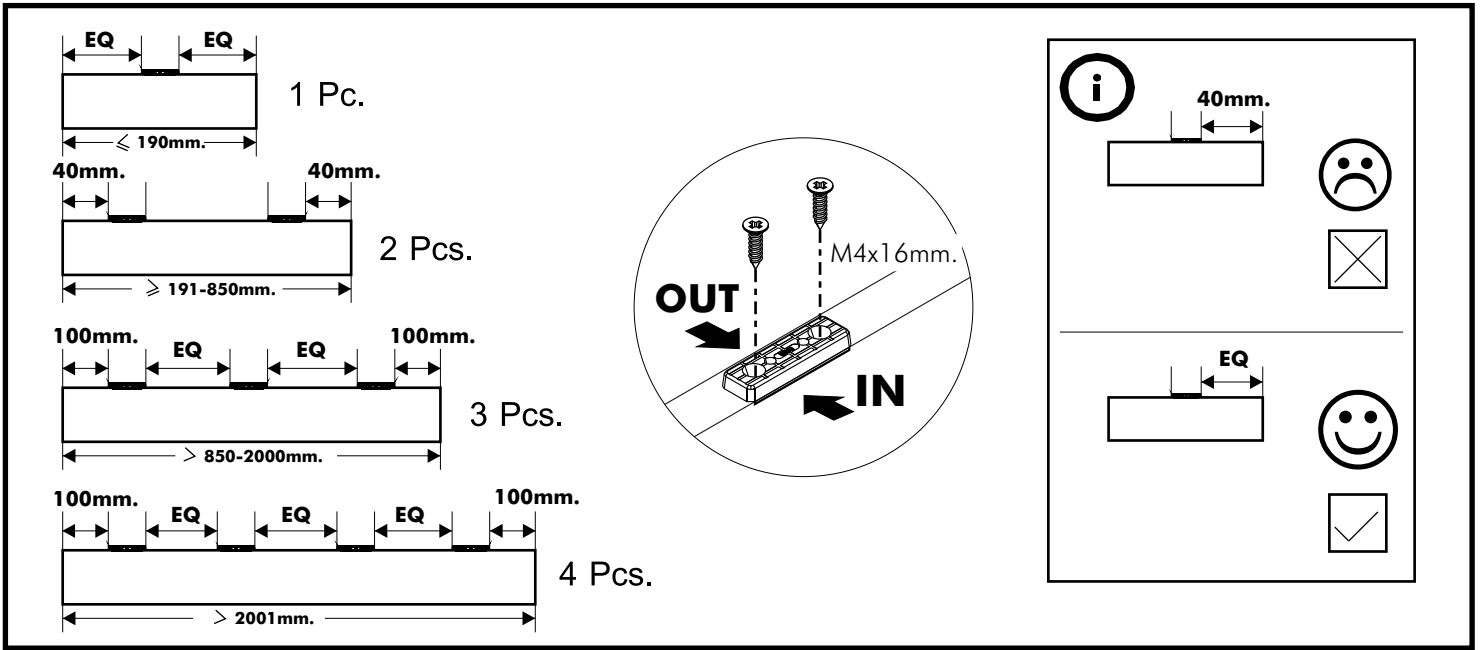

ARMANO

TV Cabinet 150 cm.

CONNECT SYSTEM

HARDWARE

-BODY SET

x 14

#19mm.

x 14

#8x35

x 16

#F+M4x50

x 2

x 1

x 2

#F+M3.5x20

x 8

#P+M4x16

x 17

x 1

#F+M5x50

x 1

#F+M4x16mm.

x 92

x 14

#P+M4x45

x 3

x 1

x 14

-DRAWER SET

x 1

#F+M3.5x13

x 18