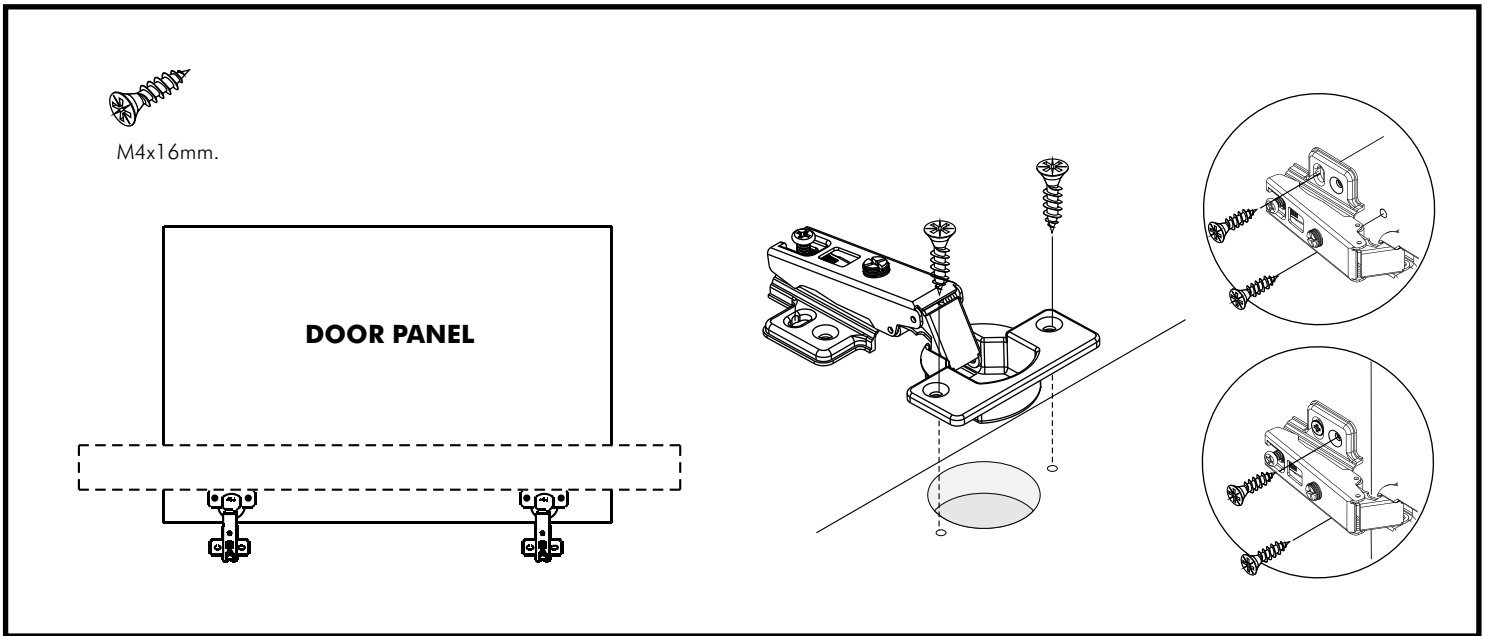

ARMANO

TV Cabinet 150 cm.

CONNECT SYSTEM

HARDWARE

-BODY SET

x 14

#19mm.

x 14