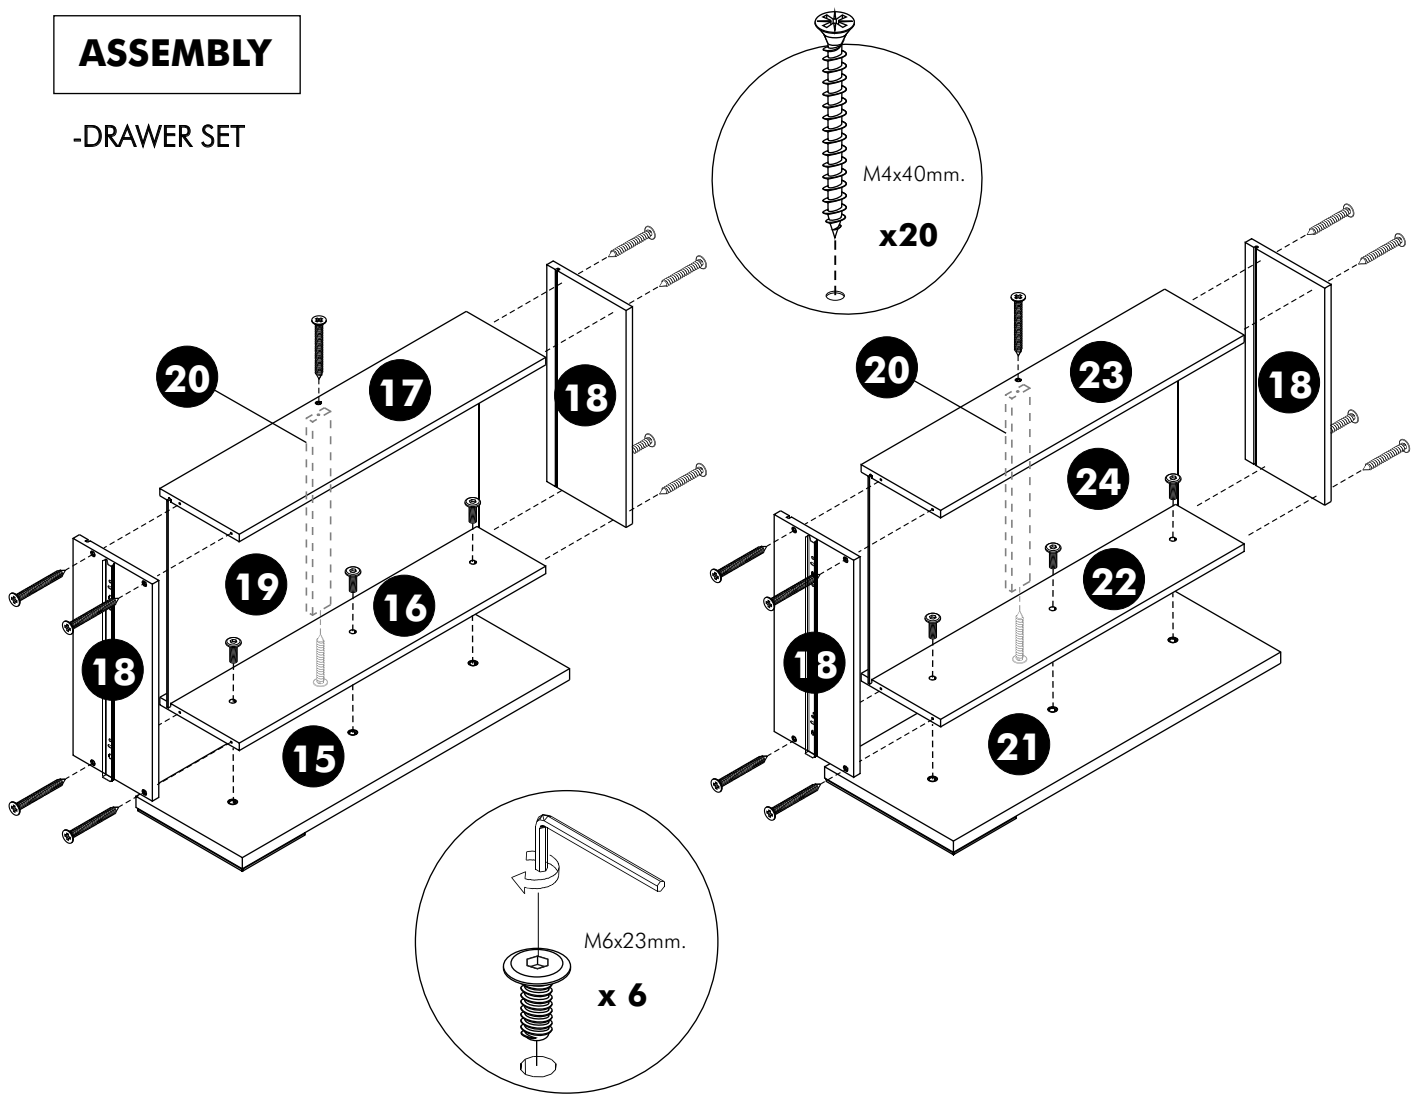

x 1

30

-DOOR SET

x 2

x 2

#F+M4x16mm.

x 24

x 2

#P+M3.5x13

x 2

1. ASSEMBLY

-BODY SET

3.

6.

5.

ASSEMBLY

-DRAWER SET

6.

7. ASSEMBLY

-DOOR SET