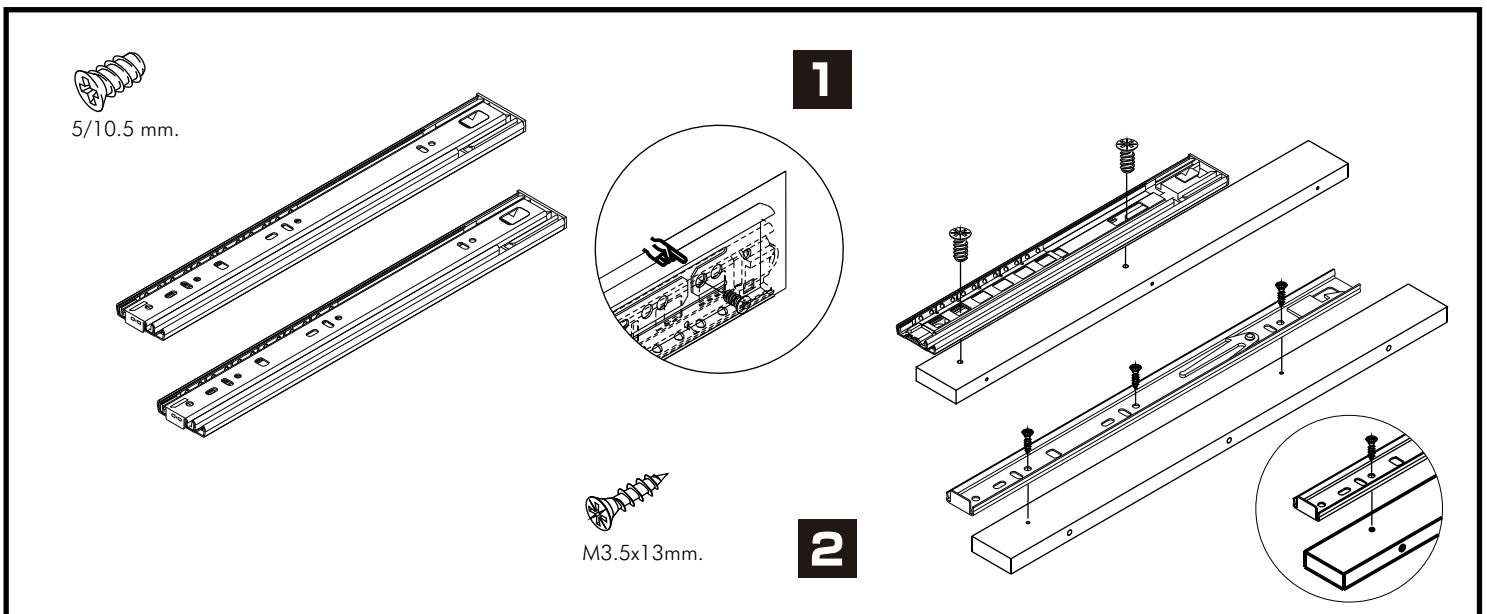

ARMANO

TV Cabinet 150 cm.

CONNECT SYSTEM

HARDWARE

-BODY SET

x 14

#19mm.

x 14

#P+M4x16

x 17

x 1

#F+M5x50

x 1

#F+M4x16mm.

x 92

x 14