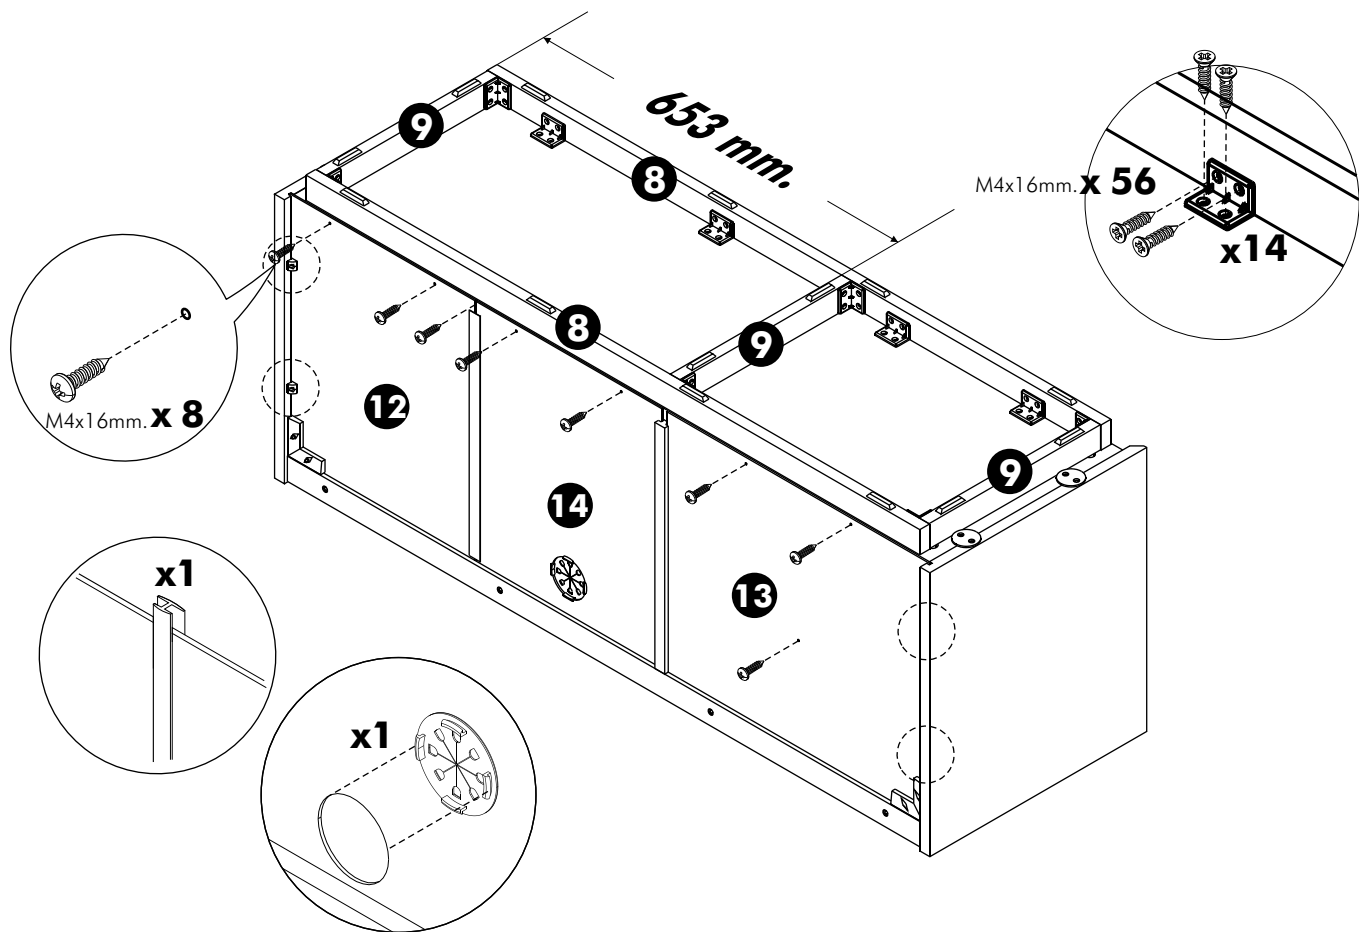

5.

ASSEMBLY

-DRAWER SET