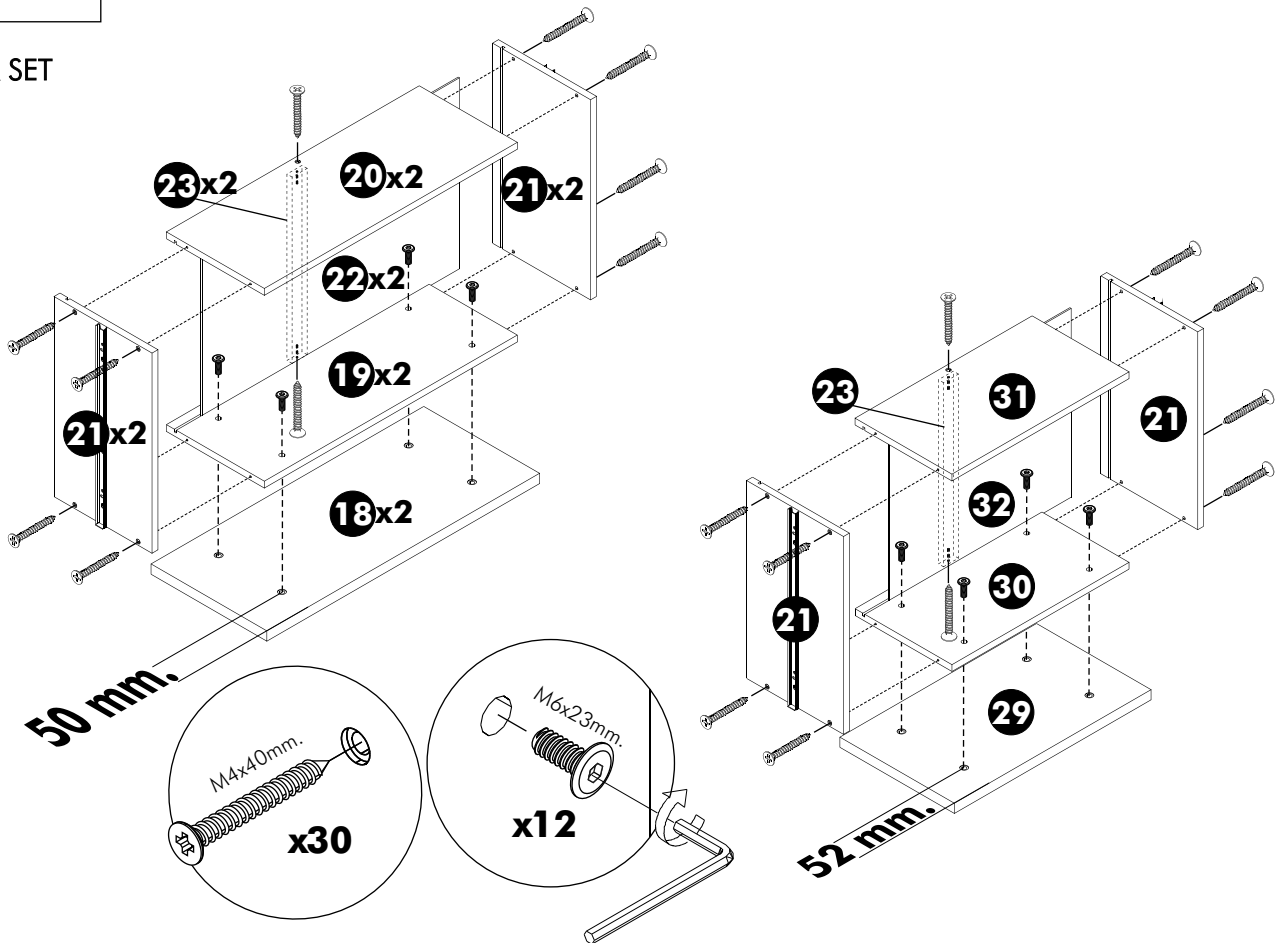

ASSEMBLY

-DRAWER SET