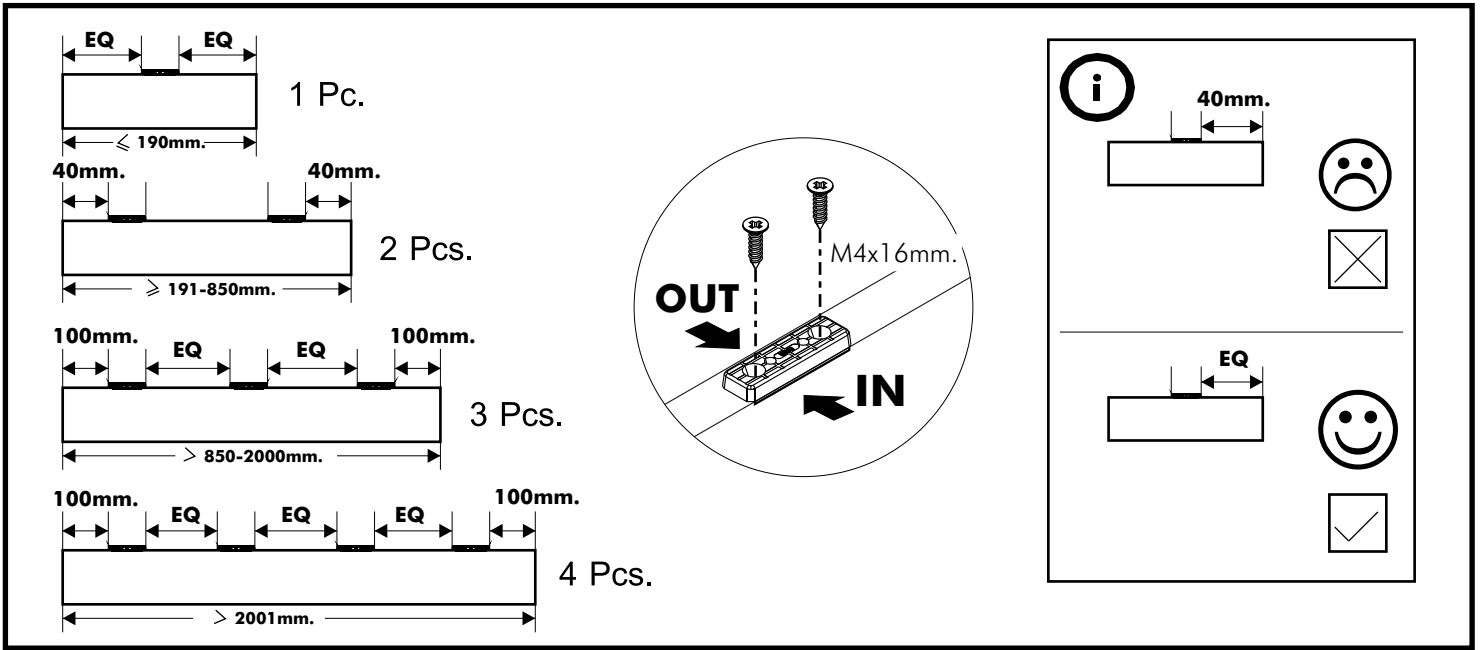

ARMANO

Wardrobe Slide 180 cm.

CONNECT SYSTEM

M3.5x20mm.

HARDWARE

-BODY SET

x 27

x 27

M4x25mm.

x 15

Ø 20mm.(5x23)

x 2

x 4

M3.5x13mm.

x 8

M4x16mm.

x 16

x 1

x 12

Ø11mm.(GREY)

x 4

x 2

x 4

M3.5x20mm.

x 14

x 1

M4x40mm.

x 40

-DOOR SET

x 4

x 4

M4x16mm.