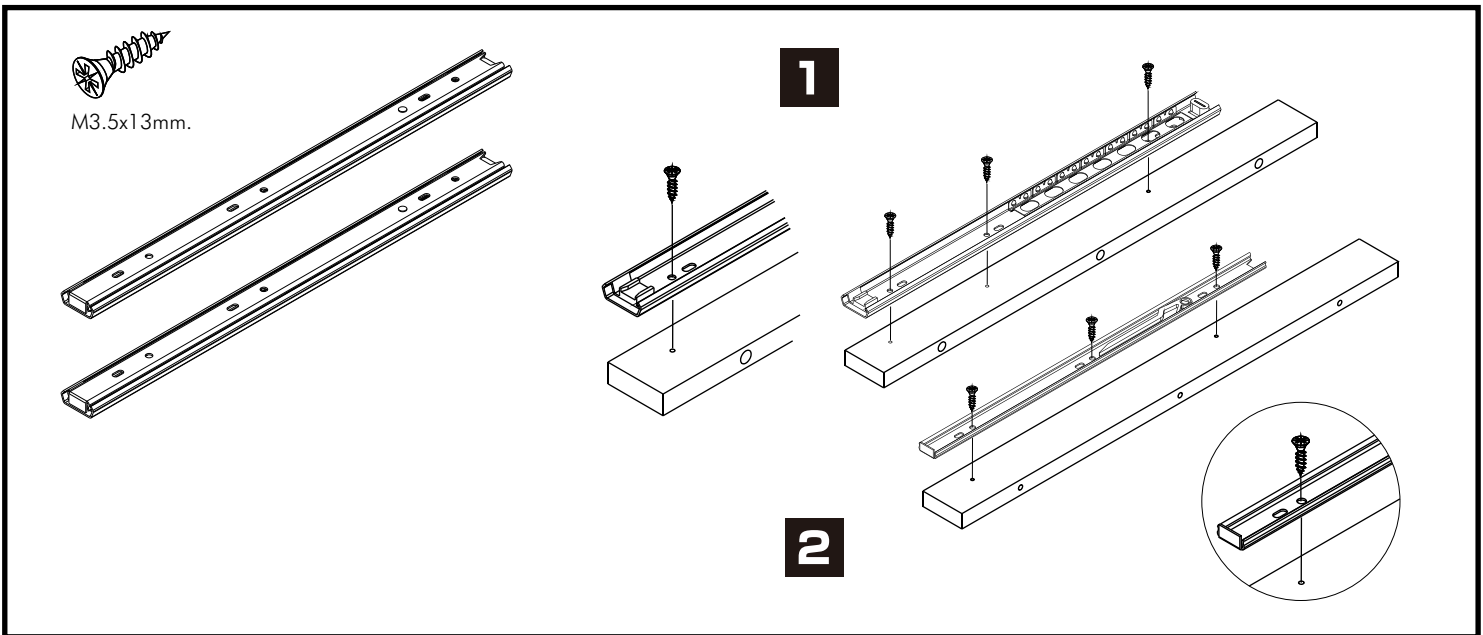

ARMANO

Wardrobe Slide 180 cm.

CONNECT SYSTEM

M3.5x20mm.

HARDWARE

-BODY SET

x 27

x 27

x 16

x 1

x 12

Ø11mm.(GREY)

x 4

x 2

x 4

M3.5x20mm.

11mm.
(SAND STONE)

x 4

x 8

x 1

x 1

-DRAWER SET

x 4

M3.5x13mm.

x 36

x 2

M4x30mm.

x 20

ASSEMBLY

-BODY SET

1.

2.