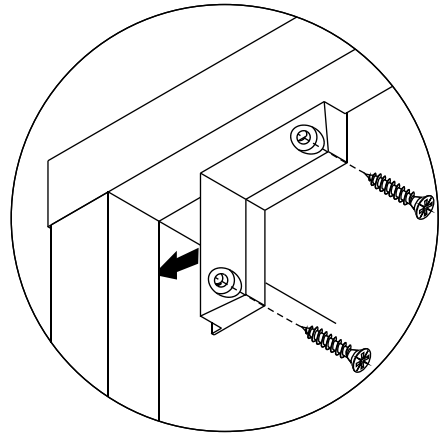

ARMANO

Wardrobe Slide 180 cm.

CONNECT SYSTEM

M3.5x20mm.

HARDWARE

-BODY SET

x 27

x 27

x 40

M4x50mm.

x 16

M4x40mm.

x 1

M4x35mm.

x 8

x 3

M4x25mm.

x 15

Ø 20mm.(5x23)

x 2

x 4

M3.5x13mm.

x 8

M4x16mm.

x 8

x 2

M4x16mm.

x 18

M4x13mm.

x 12

Ø 5x18 mm.

x 3