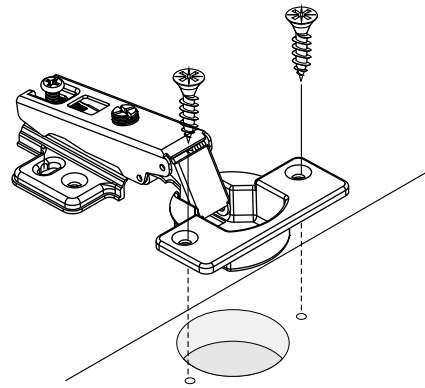

ARMANO

Wardrobe 4 doors.

CONNECT SYSTEM

M4x16mm.

M3.5x20mm.

HARDWARE

-BODY SET

x 39

x 39

8x35mm.

x 50

M4x50mm.

x 4

M4x40mm.

x 1

M4x35mm.

x 8

x 6

M4x25mm.

x 24

Ø 20mm. (5x23)

x 2

x 4

M3.5x13mm.