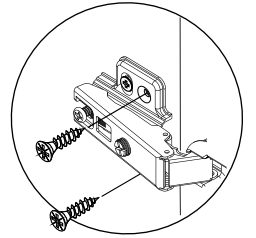

ARMANO

Wardrobe 4 doors.

CONNECT SYSTEM

M4x16mm.

M3.5x20mm.

HARDWARE

-BODY SET

x 39

x 39

8x35mm.

x 50

M4x50mm.

x 4

M4x40mm.

x 1

M4x35mm.

x 8

x 6

M4x25mm.

x 24

Ø 20mm. (5x23)

x 2

x 4

M3.5x13mm.

x 8

M4x16mm.

x 38

x 1

x 12

Ø 5x18 mm.

x 7

x 2