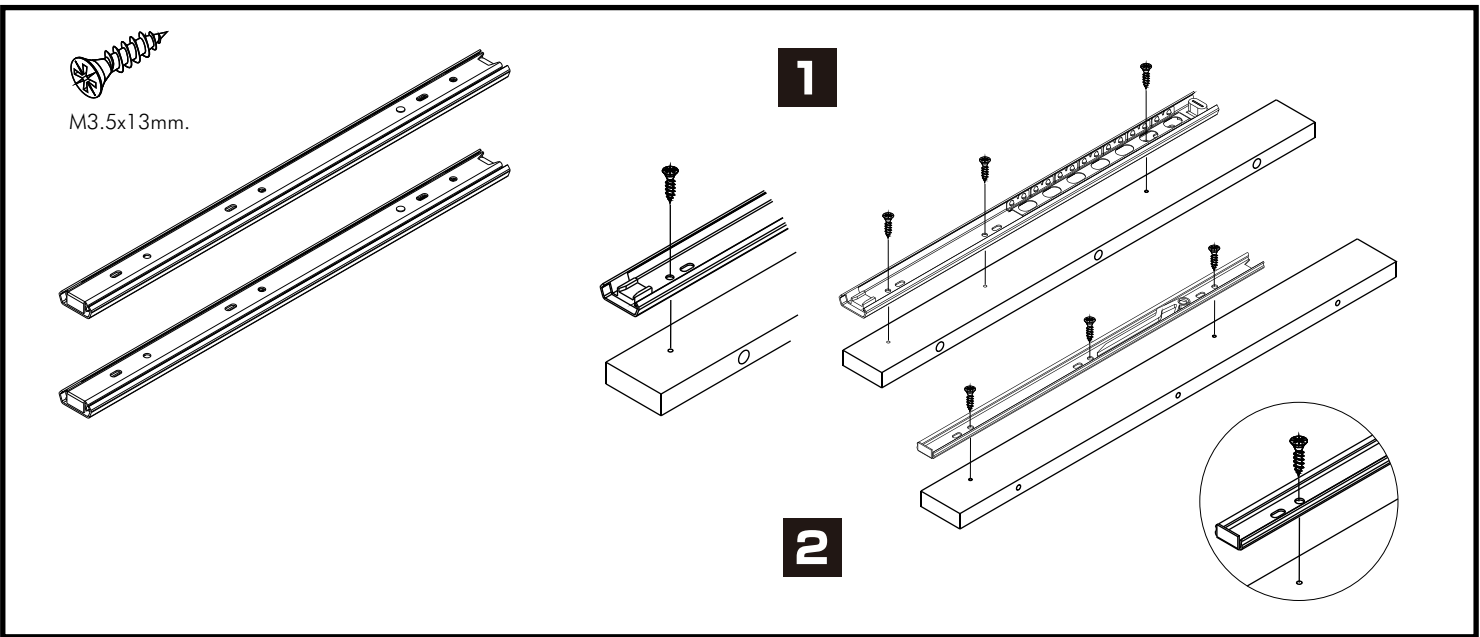

ARMANO

Wardrobe 4 doors.

CONNECT SYSTEM

M4x16mm.

M3.5x20mm.

HARDWARE

-BODY SET

x 39

x 39

8x35mm.

x 50

M4x50mm.

x 4

M4x40mm.

x 1

M4x35mm.

x 8

x 6

M4x25mm.

x 24

Ø 20mm. (5x23)

x 2

x 4

M3.5x13mm.