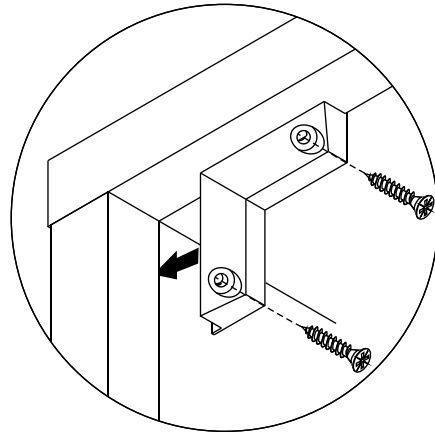

ARMANO

Wardrobe 4 doors.

CONNECT SYSTEM

M4x16mm.

M3.5x20mm.

HARDWARE

-BODY SET

x 39

x 39

8x35mm.

x 50

M4x50mm.

x 4

M4x40mm.

x 1

M4x35mm.

x 8

x 6

M4x25mm.

x 24

Ø 20mm. (5x23)

x 2

x 4

M3.5x13mm.