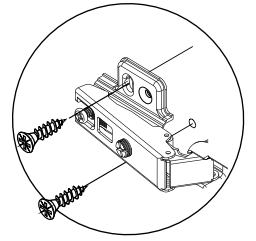

ARMANO

Wardrobe 4 doors.

CONNECT SYSTEM

M4x16mm.

M3.5x20mm.

HARDWARE

-BODY SET

x 39

x 39

8x35mm.

x 50

M4x50mm.

x 4

M4x40mm.

x 1

M4x35mm.

x 8

x 6

M4x25mm.

x 24

Ø 20mm. (5x23)

x 2

x 4

M3.5x13mm.