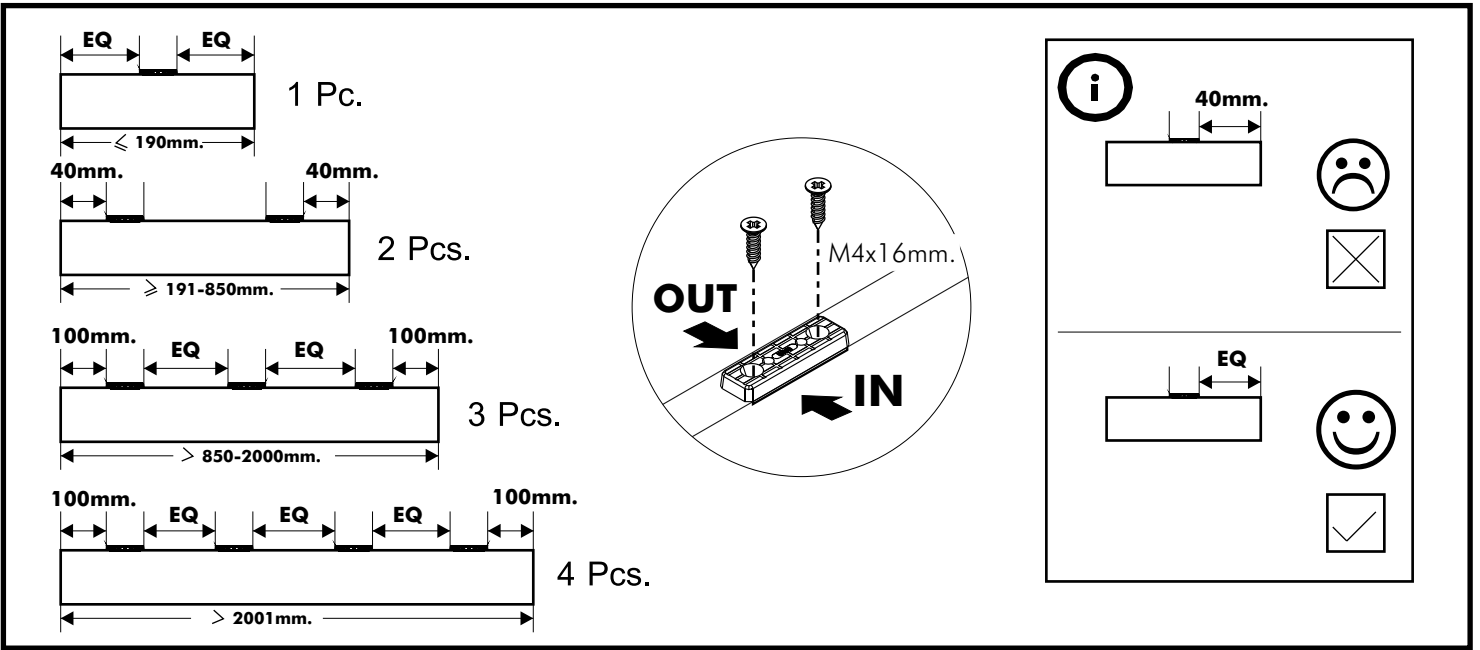

ARMANO

Wardrobe 4 doors.

CONNECT SYSTEM

M4x16mm.

M3.5x20mm.

HARDWARE

-BODY SET

x 39

x 39

8x35mm.

x 50

M4x50mm.

x 4

M4x40mm.

x 1

M4x35mm.

x 8

x 6

M4x25mm.

x 24

Ø 20mm. (5x23)

x 2

x 4

M3.5x13mm.

x 4

-DOOR SET

x 16

M4x16mm.

x 96

M3.5x16mm.

x 8

x 8