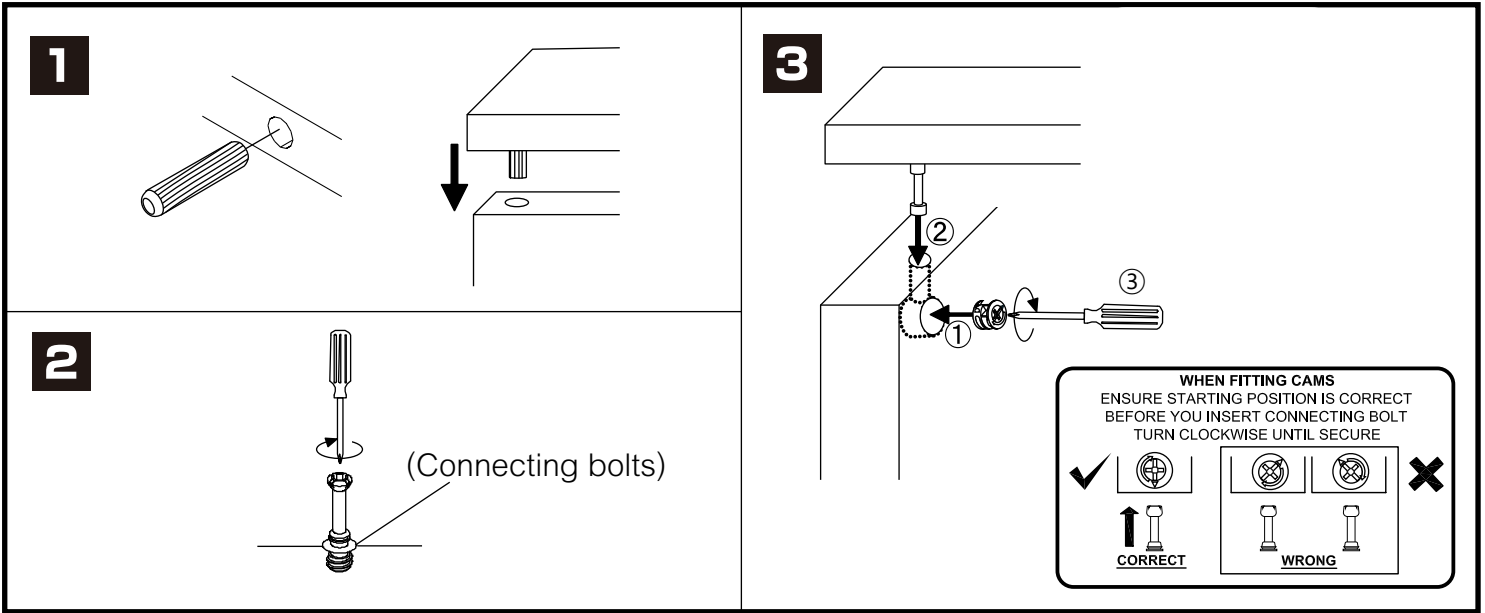

SARMANO

BED 5 ft.

BED 6 ft.

CONNECT SYSTEM

HARDWARE

-BODY SET

x 4

x 4