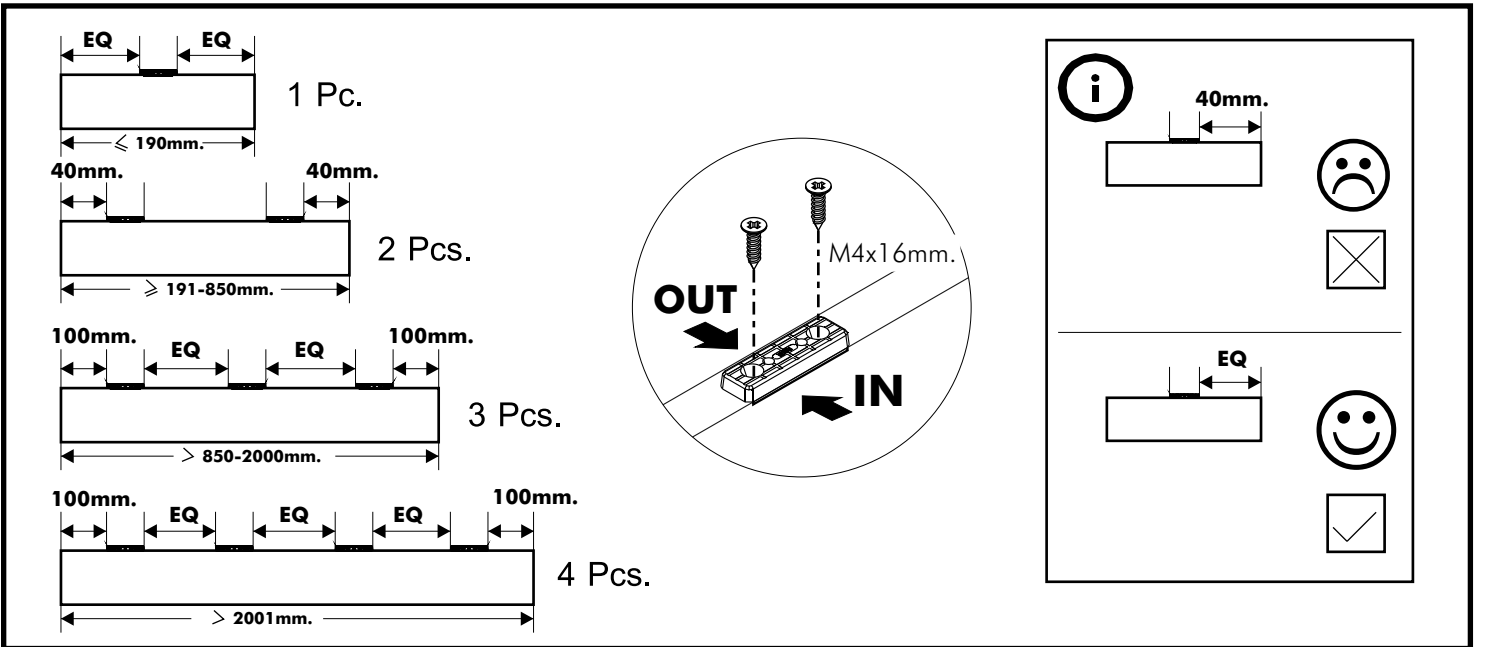

SARMANO

BED 5 ft.

BED 6 ft.

CONNECT SYSTEM

HARDWARE

-BODY SET

x 4

x 4

#8x35

x 4

x 2

No.1

x 3

M4x16mm.

x 19

#M8

x 1

x 9

M4x16mm.

x 18

ASSEMBLY

-BODY SET

1.

2.