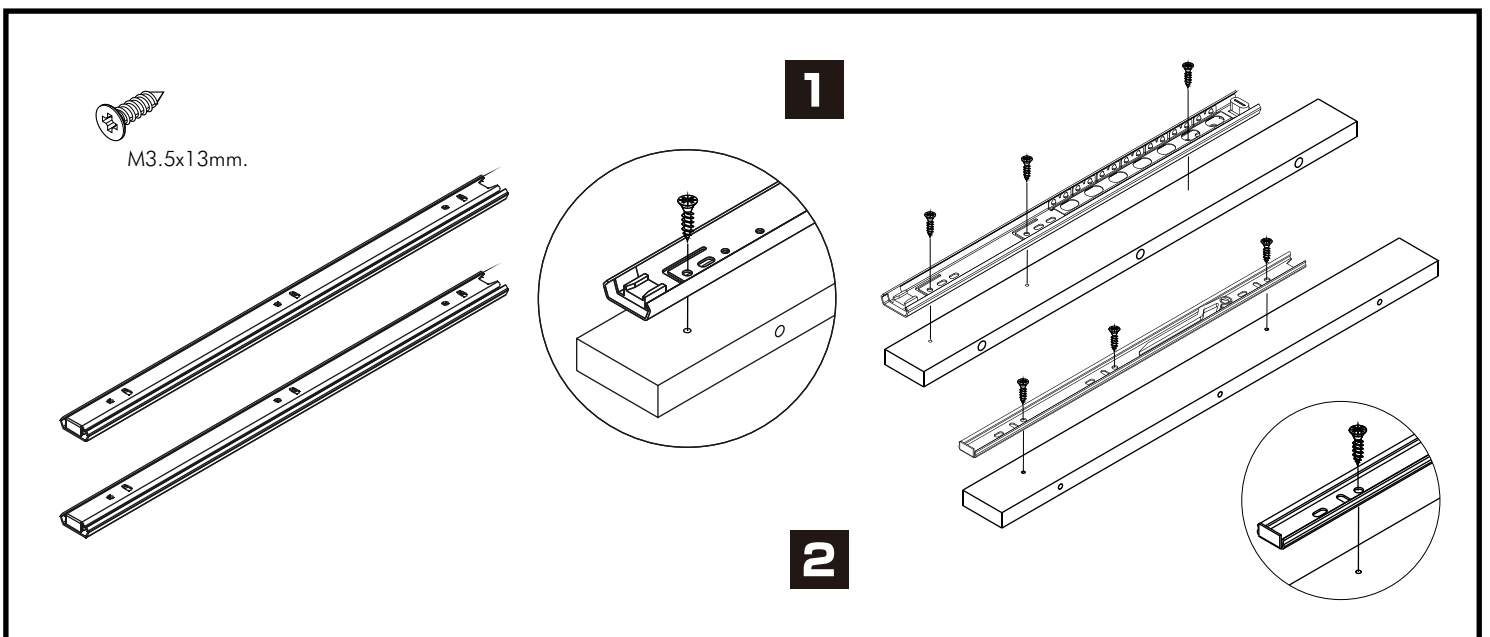

PALLAZO

4 drawers 90 cm

CONNECT SYSTEM

M3.5x20mm.

HARDWARE

-BODY SET

x 12

x 12

x 1

x 4

x 4

x 4

x 4

x 8

-DRAWER SET

x 4

x 48

x 44

x 16

x 1

ASSEMBLY

-BODY SET

1.

2.