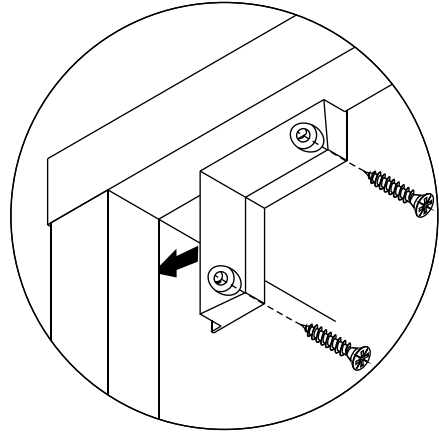

PALLAZO

4 drawers 90 cm

CONNECT SYSTEM

M3.5x20mm.

HARDWARE

-BODY SET

x 12

x 12

x 48

x 44

x 16

x 1

ASSEMBLY

-BODY SET

1.

2.