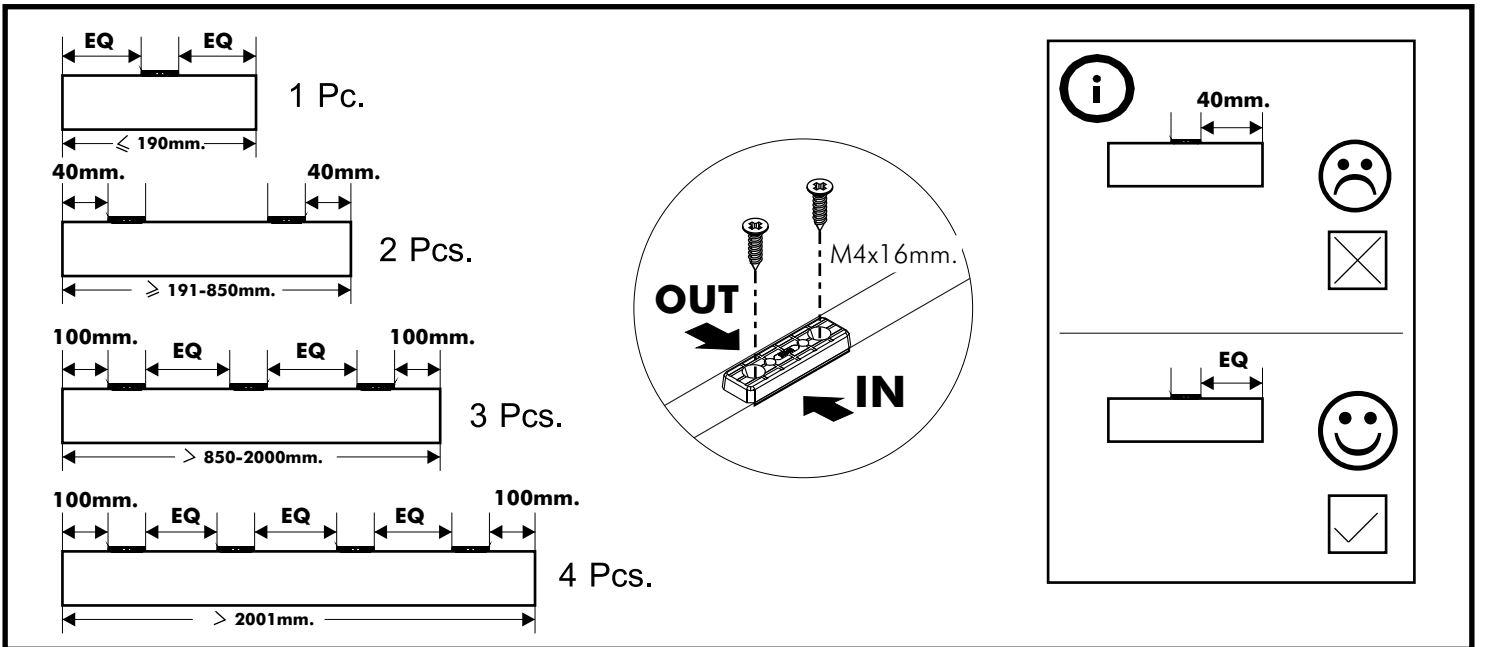

PALLAZO

4 drawers 90 cm

CONNECT SYSTEM

M3.5x20mm.

HARDWARE

-BODY SET

x 12

x 12

x 16

x 8

x 32

x 2

x 8

x 12

x 1

x 1

x 1

x 4

x 4

x 4

x 4

x 8

-DRAWER SET

x 4

x 48

x 44

x 16

x 1

ASSEMBLY

-BODY SET

1.

2.