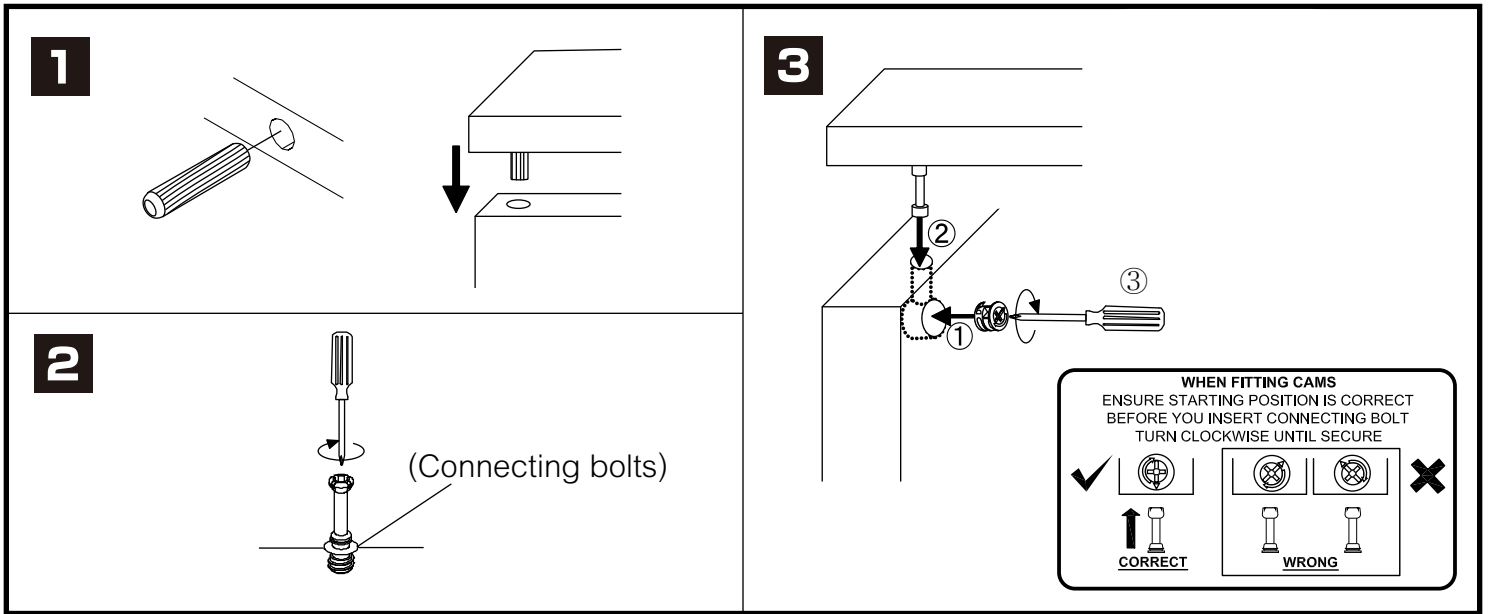

PALLAZO

4 drawers 90 cm

CONNECT SYSTEM

M3.5x20mm.

HARDWARE

-BODY SET

x 12

x 12