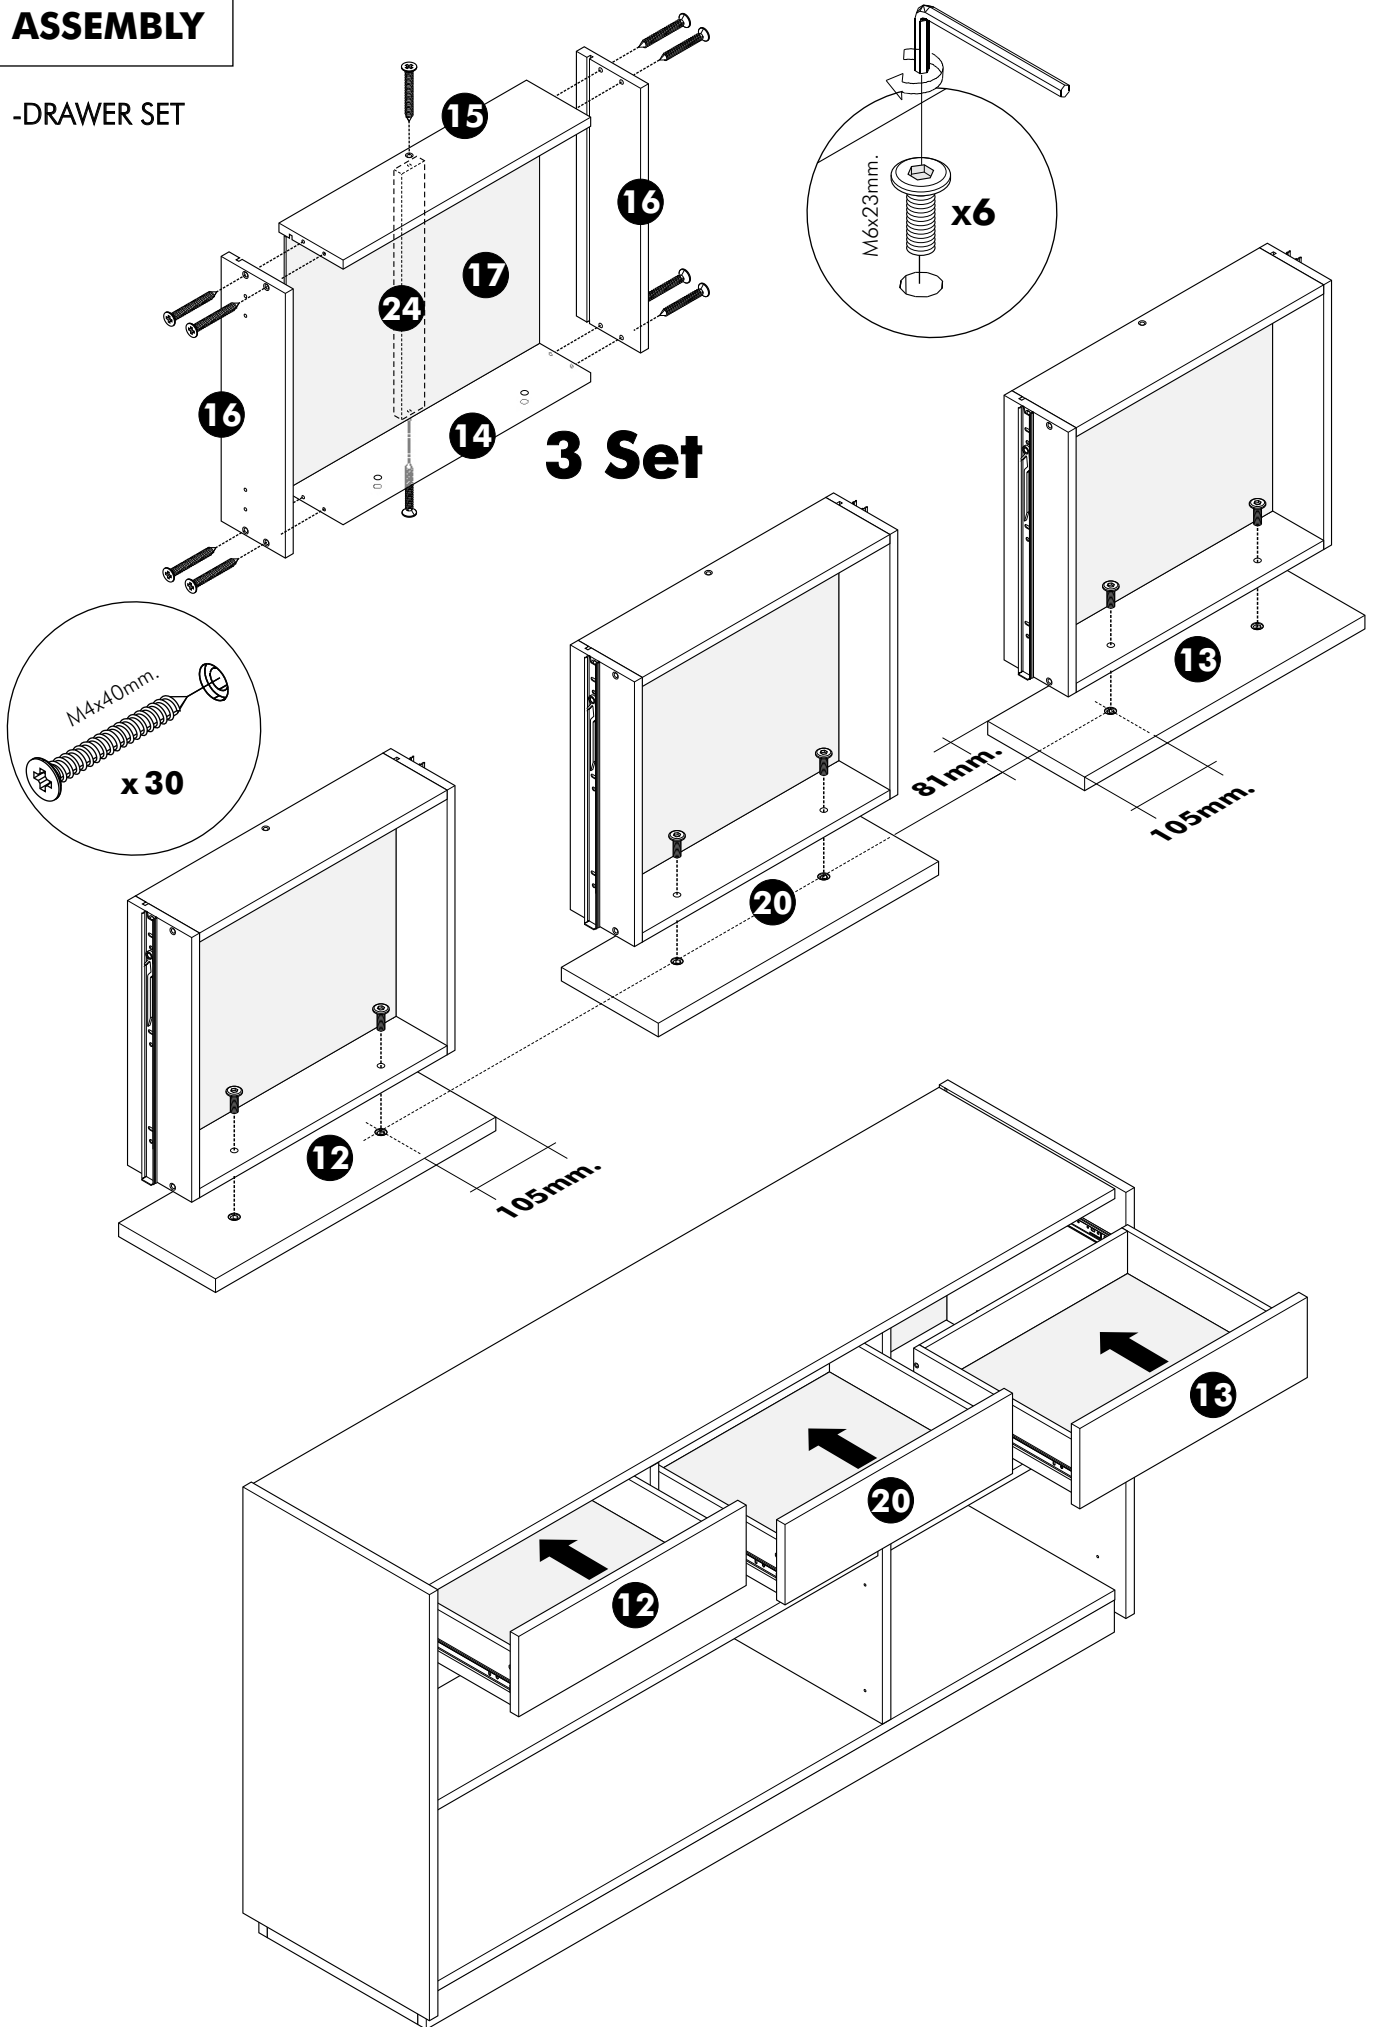

x 10

-DRAWER SET

x 3

M3.5x13mm.

x 36

M4x40mm.

x 30

M6x23mm.

x 6

x 1

-DOOR SET

In set

x 4

Half overlay

x 2

M4x16mm.

x 36

ASSEMBLY

-BODY SET

1.

2.

3.

4.

5.

6.

ASSEMBLY

-DRAWER SET

ASSEMBLY

-DOOR SET