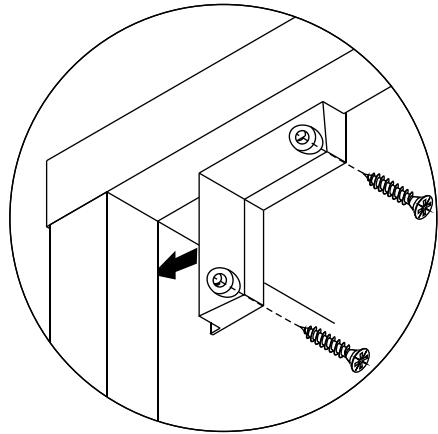

PALLAZO

Sideboard 150 cm.

CONNECT SYSTEM

M3.5x20mm.

M4x16mm.

In set

Half overlay

DOOR PANEL

M5x50mm.

M4x16mm.

M5x50mm.

M4x16mm.

HARDWARE

-BODY SET

24mm.

x 14

x 14

8x35

x 28

M4x50mm.

x 8

M4x16mm.

x 60

x 2