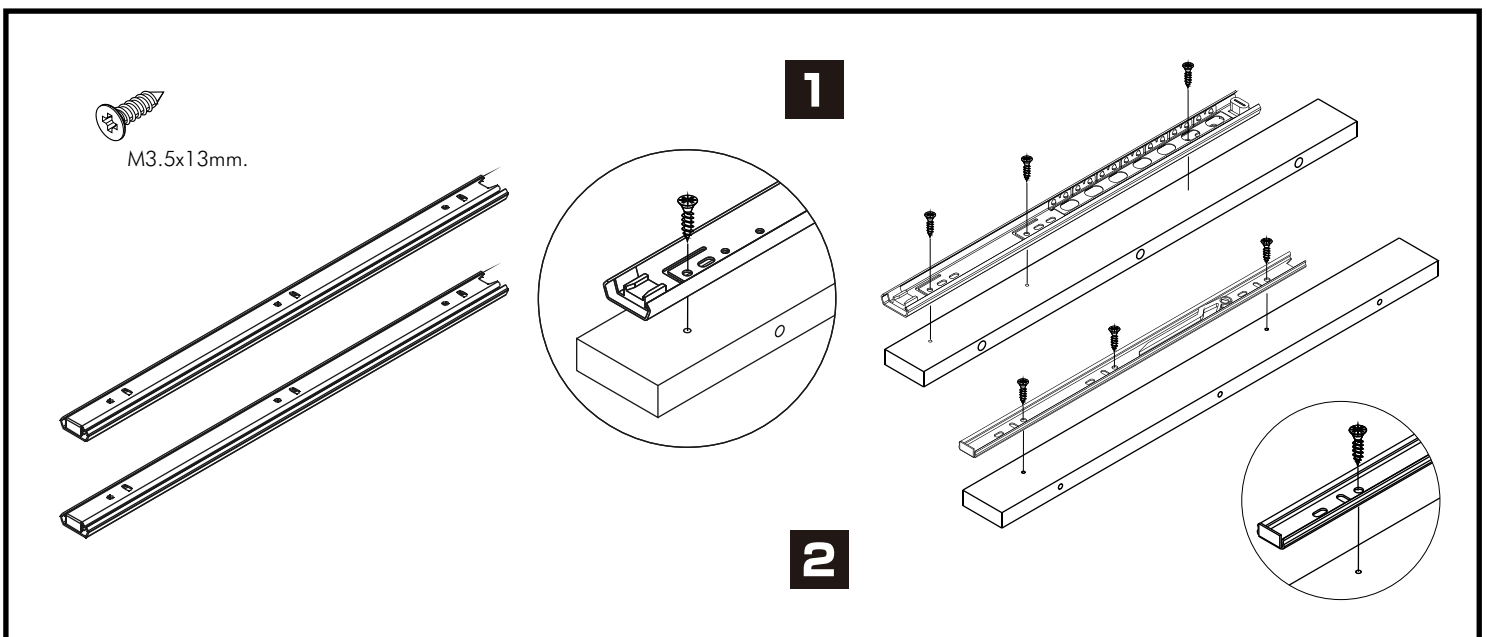

PALLAZO

Sideboard 150 cm.

CONNECT SYSTEM

M3.5x20mm.

M4x16mm.

In set

Half overlay

DOOR PANEL

M5x50mm.

M4x16mm.

M5x50mm.

M4x16mm.

HARDWARE

-BODY SET

24mm.

x 14

x 14

8x35

x 28

M4x50mm.

x 8

M4x16mm.

x 60

x 2

x 10

-DRAWER SET

x 3

M3.5x13mm.

x 36

M4x40mm.

x 30

M6x23mm.