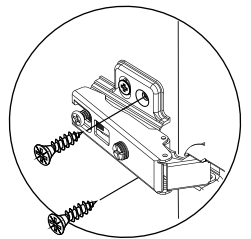

PALLAZO

Sideboard 150 cm.

CONNECT SYSTEM

M3.5x20mm.

M4x16mm.

In set

Half overlay

DOOR PANEL

M5x50mm.

M4x16mm.

M5x50mm.

M4x16mm.

HARDWARE

-BODY SET

24mm.

x 14

x 14

8x35

x 28

M4x50mm.

x 8

M4x16mm.

x 60

x 2