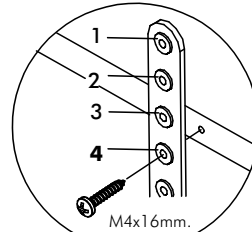

PALLAZO

Sideboard 150 cm.

CONNECT SYSTEM

M3.5x20mm.

M4x16mm.

In set

Half overlay

DOOR PANEL

M5x50mm.

M4x16mm.

M5x50mm.

M4x16mm.

HARDWARE

-BODY SET

24mm.

x 14

x 14

8x35

x 28

M4x50mm.

x 8

M4x16mm.

x 60

x 2

x 10

-DRAWER SET

x 3

M3.5x13mm.

x 36

M4x40mm.

x 30

M6x23mm.