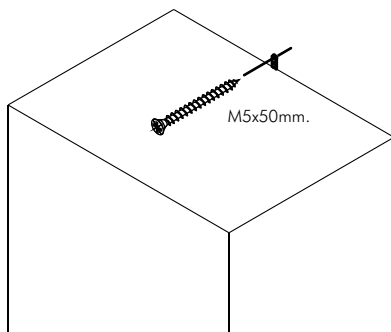

PALLAZO

Sideboard 150 cm.

CONNECT SYSTEM

M3.5x20mm.

M4x16mm.

In set

Half overlay

DOOR PANEL

M5x50mm.

M4x16mm.

M5x50mm.

M4x16mm.

HARDWARE

-BODY SET

24mm.

x 14

x 14

8x35

x 28

M4x50mm.

x 8

M4x16mm.

x 60

x 2

x 10

-DRAWER SET

x 3

M3.5x13mm.

x 36

M4x40mm.

x 30

M6x23mm.