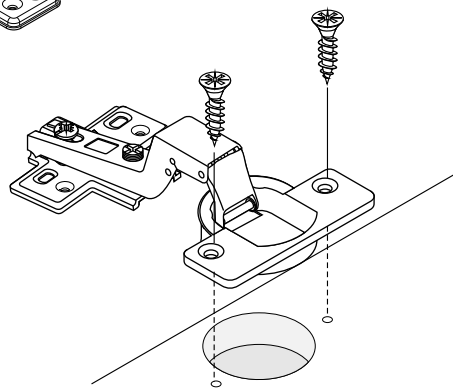

PALLAZO

Sideboard 150 cm.

CONNECT SYSTEM

M3.5x20mm.

M4x16mm.

In set

Half overlay

DOOR PANEL

M5x50mm.

M4x16mm.

M5x50mm.

M4x16mm.

HARDWARE

-BODY SET

24mm.

x 14

x 14

8x35

x 28

M4x50mm.

x 8

M4x16mm.

x 60

x 2

x 10

-DRAWER SET

x 3

M3.5x13mm.

x 36

M4x40mm.

x 30

M6x23mm.