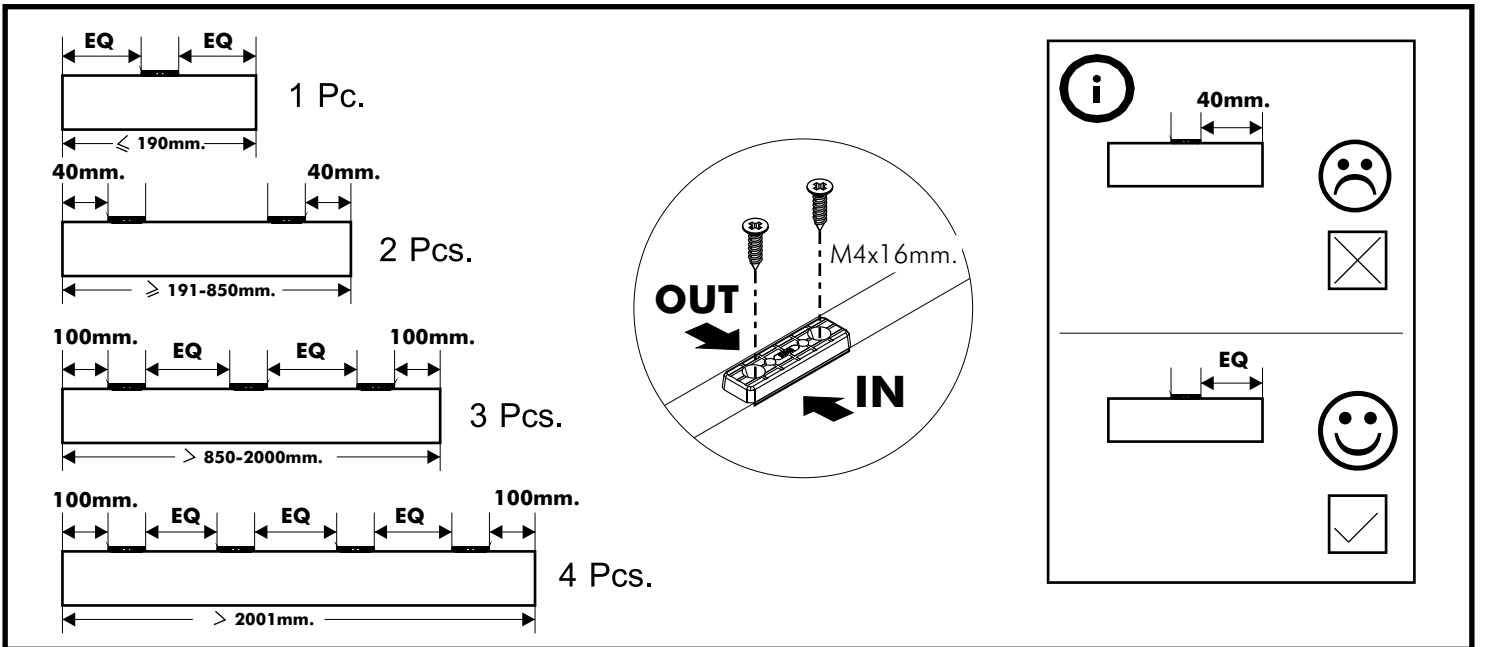

PALLAZO

Sideboard 150 cm.

CONNECT SYSTEM

M3.5x20mm.

M4x16mm.

In set

Half overlay

DOOR PANEL

M5x50mm.

M4x16mm.

M5x50mm.

M4x16mm.

HARDWARE

-BODY SET

24mm.

x 14

x 14

8x35

x 28

M4x50mm.

x 8

M4x16mm.

x 60

x 2

x 10

-DRAWER SET

x 3

M3.5x13mm.

x 36

M4x40mm.

x 30

M6x23mm.