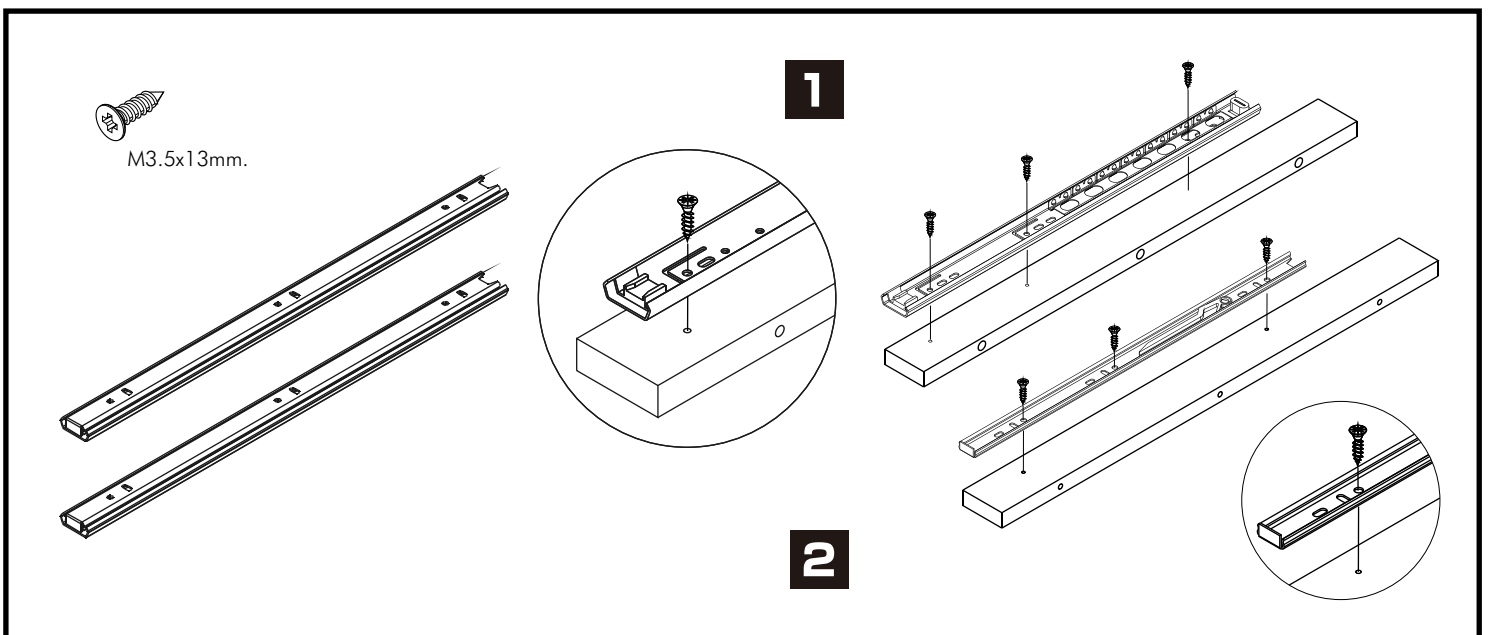

PALLAZO

TV cabinet 180 cm.

CONNECT SYSTEM

M3.5x20mm.

M4x16mm.

In set

Half overlay

DOOR PANEL

M5x50mm.

M4x16mm.

M5x50mm.

M4x16mm.

HARDWARE

-BODY SET

x 12

#19mm.