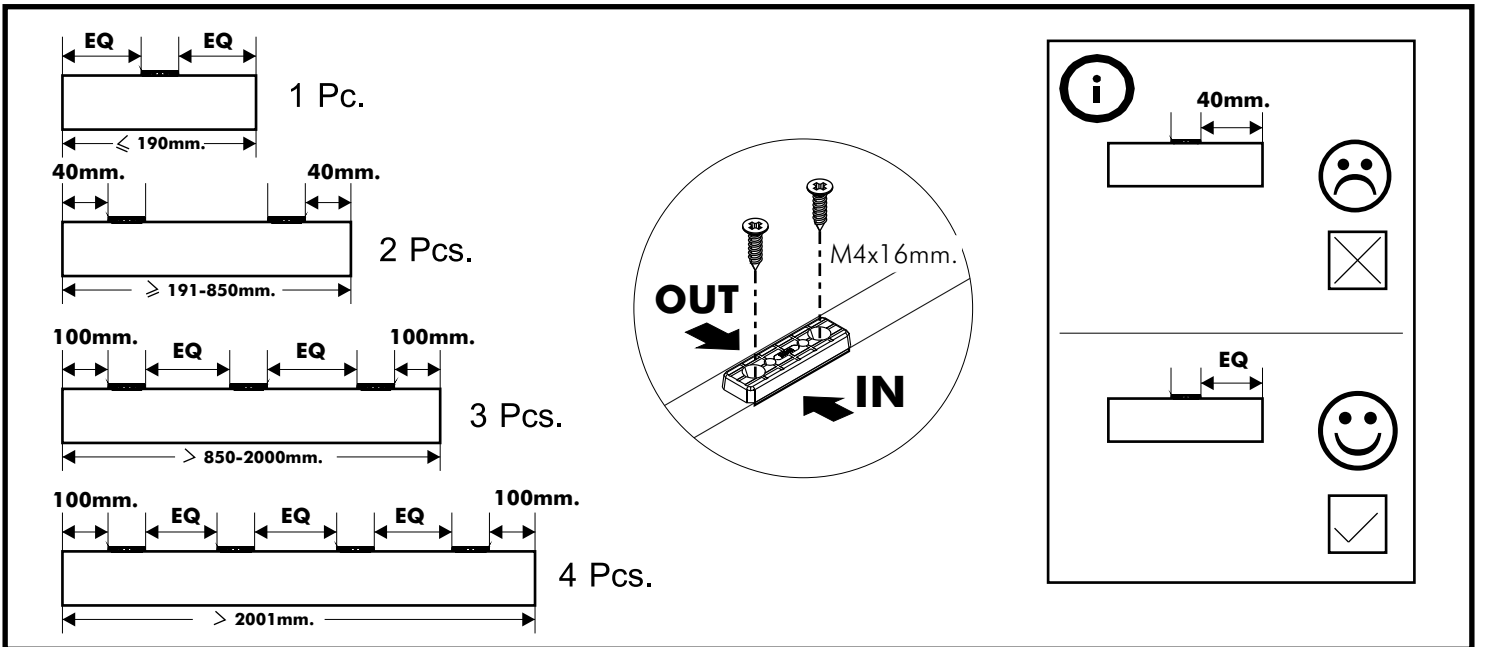

PALLAZO

TV cabinet 180 cm.

CONNECT SYSTEM

M3.5x20mm.

M4x16mm.

In set

Half overlay

DOOR PANEL

M5x50mm.

M4x16mm.

M5x50mm.

M4x16mm.

HARDWARE

-BODY SET

x 12

#19mm.

x 9

#P+M4x16

x 17

x 1

#F+M5x50

x 1

#F+M4x16mm.

x 68

x 24

x 1

-DOOR SET

x 2

x 2

#F+M4x16mm.

x 24

1.