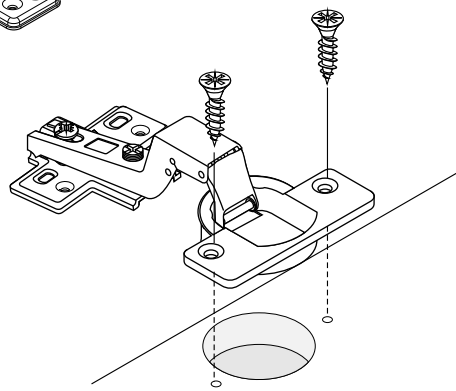

PALLAZO

TV cabinet 180 cm.

CONNECT SYSTEM

M3.5x20mm.

M4x16mm.

In set

Half overlay

DOOR PANEL

M5x50mm.

M4x16mm.

M5x50mm.

M4x16mm.

HARDWARE

-BODY SET

x 12

#19mm.