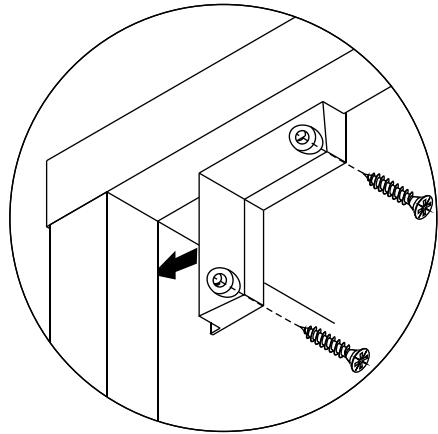

PALLAZO

TV cabinet 180 cm.

CONNECT SYSTEM

M3.5x20mm.

M4x16mm.

In set

Half overlay

DOOR PANEL

M5x50mm.

M4x16mm.

M5x50mm.

M4x16mm.

HARDWARE

-BODY SET

x 12

#19mm.

x 9

#P+M4x16

x 17

x 1

#F+M5x50

x 1

#F+M4x16mm.

x 68