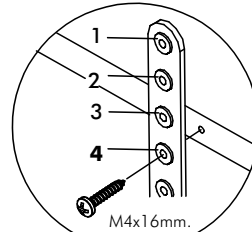

PALLAZO

TV cabinet 180 cm.

CONNECT SYSTEM

M3.5x20mm.

M4x16mm.

In set

Half overlay

DOOR PANEL

M5x50mm.

M4x16mm.

M5x50mm.

M4x16mm.

HARDWARE

-BODY SET

x 12

#19mm.

x 9

#P+M4x16

x 17

x 1

#F+M5x50

x 1

#F+M4x16mm.

x 68

x 24

x 1

-DOOR SET

x 2

x 2

#F+M4x16mm.

x 24

1.