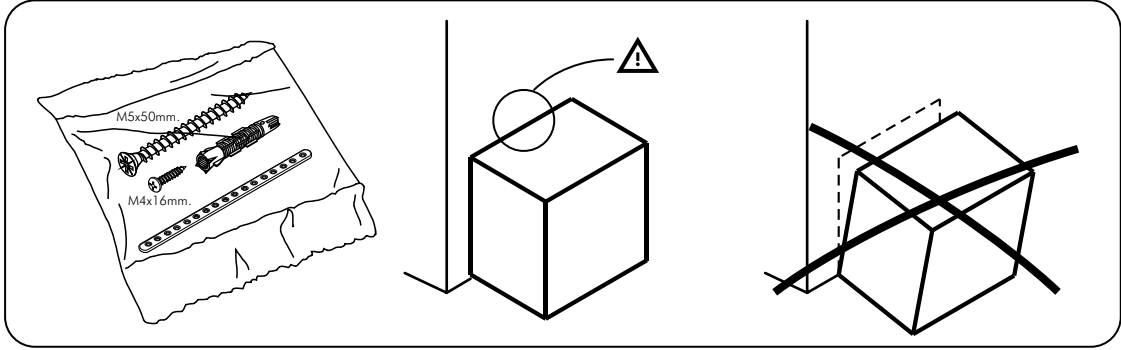

PALLAZO

Night Stand 60cm.

CONNECT SYSTEM

CONNECT SYSTEM

HARDWARE

-BODY SET

x 10

x 10

x 18

x 4

x 2

x 1

x 1

x 20

x 4

x 1

x 4

x 6

-DRAWER SET

x 1

x 12

x 10

x 3

x 1