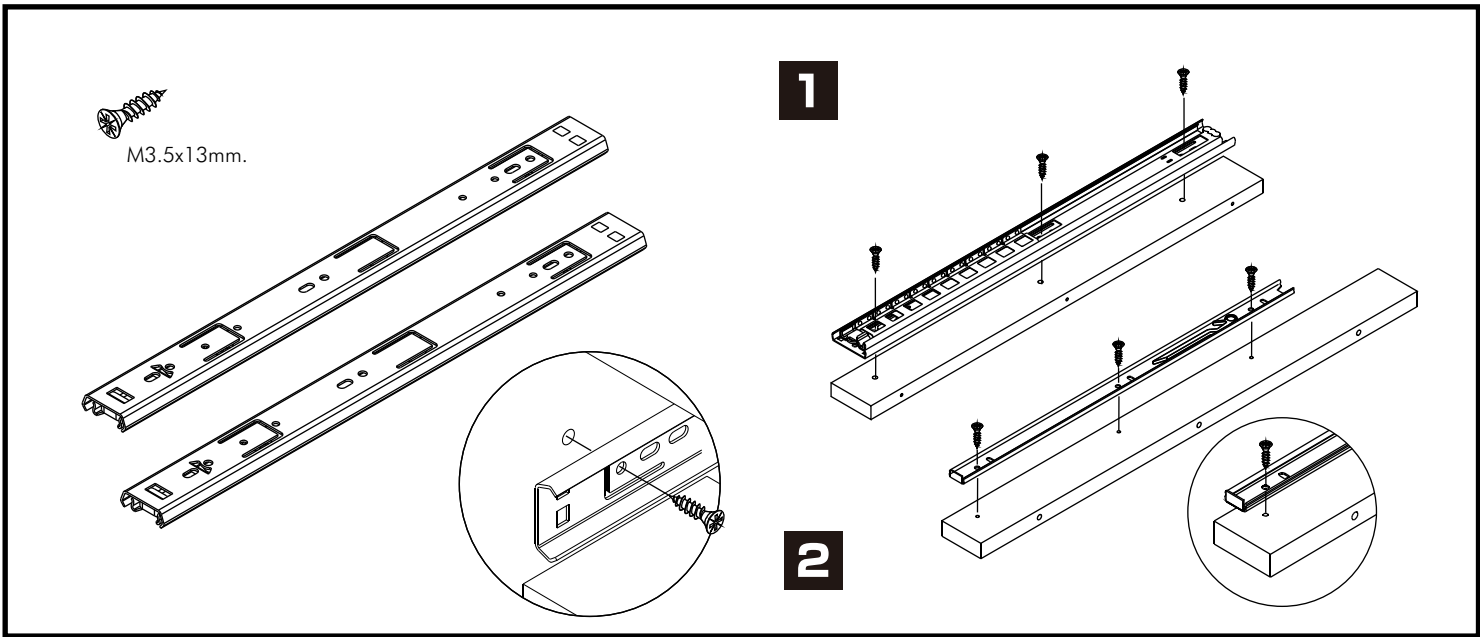

PALLAZO

Night Stand 60cm.

CONNECT SYSTEM

CONNECT SYSTEM

HARDWARE

-BODY SET

x 10

x 10

x 18

x 4

x 2

x 1

x 1

x 20

x 4

x 1

x 4

x 6

-DRAWER SET

x 1

x 12

x 10

x 3

x 1