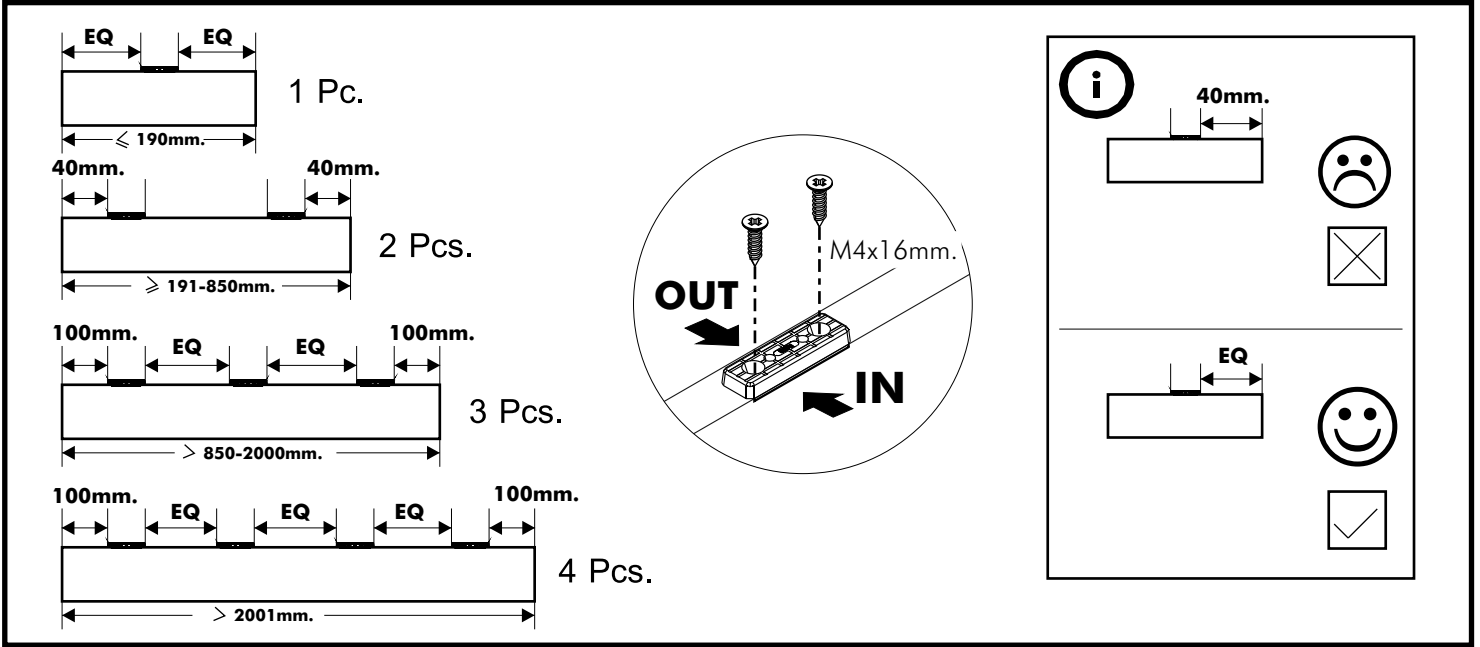

PALLAZO

Night Stand 60cm.

CONNECT SYSTEM

CONNECT SYSTEM

HARDWARE

-BODY SET

x 10

x 10

x 18

x 4

x 2

x 1

x 1

x 20

x 4

x 1

x 4

x 6

-DRAWER SET

x 1

x 12

x 10

x 3

x 1