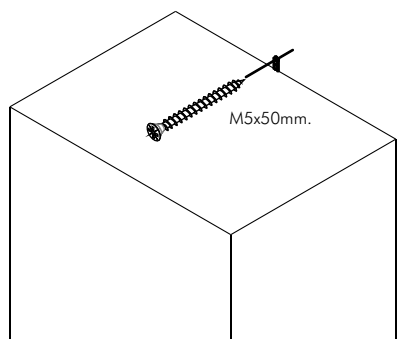

PALLAZO

Night Stand 60cm.

CONNECT SYSTEM

CONNECT SYSTEM

HARDWARE

-BODY SET

x 10

x 10

x 18

x 4

x 2

x 1

x 1

x 20

x 4

x 1

x 4

x 6

-DRAWER SET

x 1

x 12

x 10

x 3

x 1