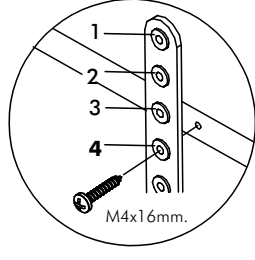

PALLAZO

Night Stand 60cm.

CONNECT SYSTEM

CONNECT SYSTEM

HARDWARE

-BODY SET

x 10

x 10

x 18

x 4

x 2

x 1

x 1

x 20

x 4

x 1

x 4

x 6

-DRAWER SET

x 1

x 12

x 10

x 3

x 1

ASSEMBLY

-BODY SET

1.

2.

ASSEMBLY

-DRAWER SET