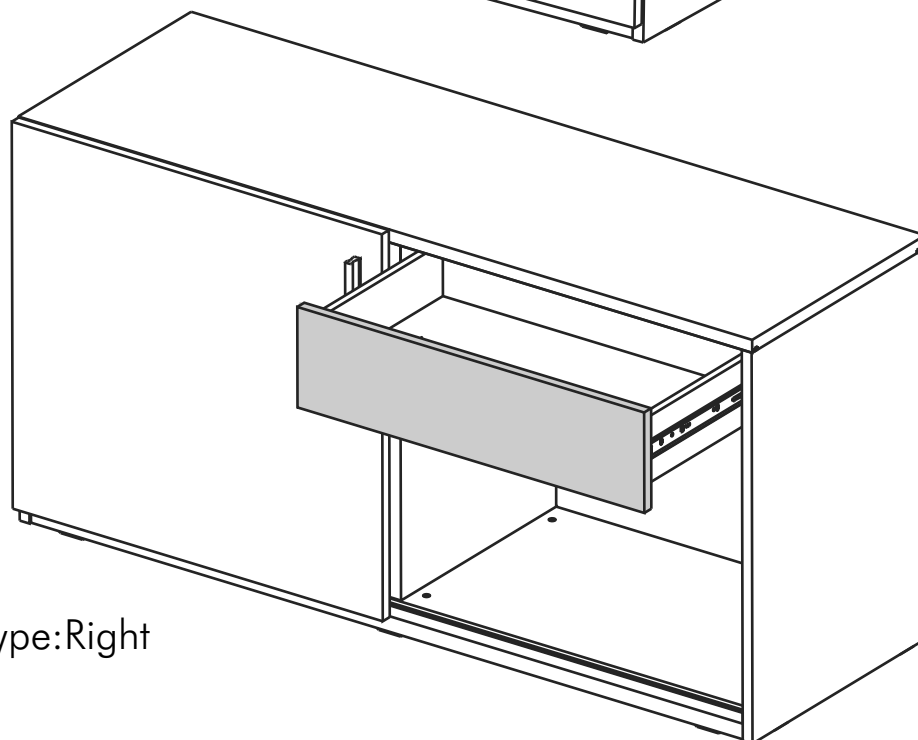

ACTIVA

Sliding dr Cabinet W 120 cm.

Type:Left

Type:Right

CONNECT SYSTEM

HARDWARE

-BODY SET

x 10