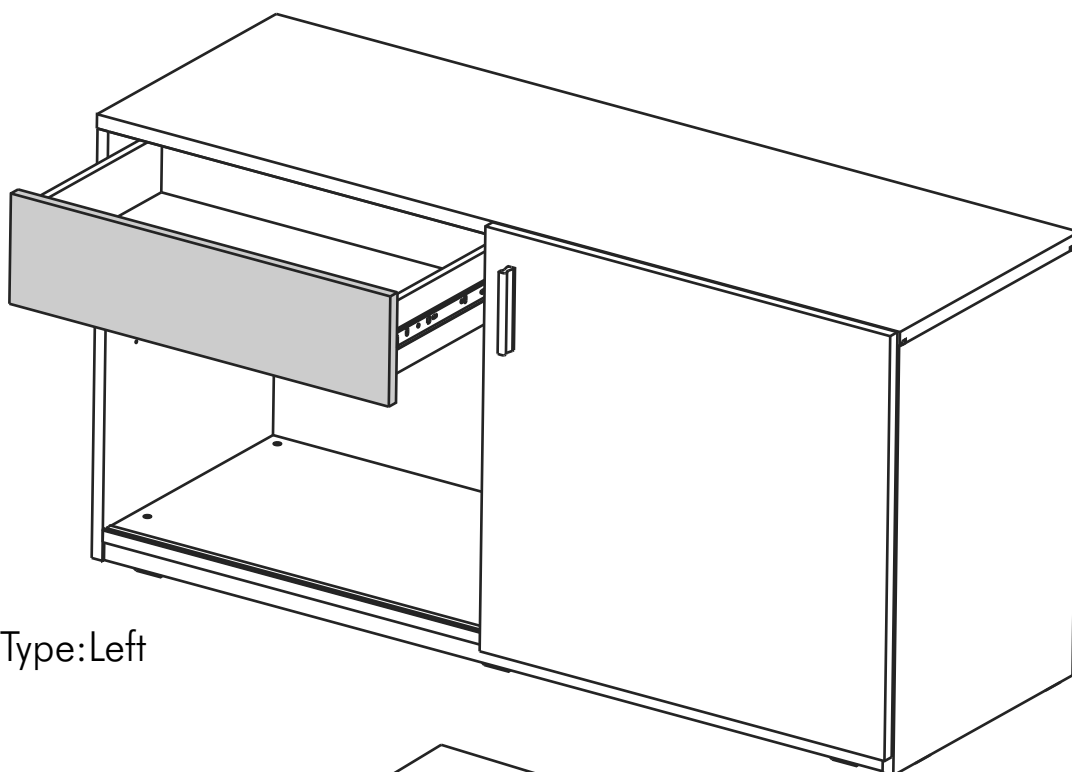

ACTIVA

Sliding dr Cabinet W 120 cm.

Type:Left

Type:Right

CONNECT SYSTEM

HARDWARE

-BODY SET

x 10