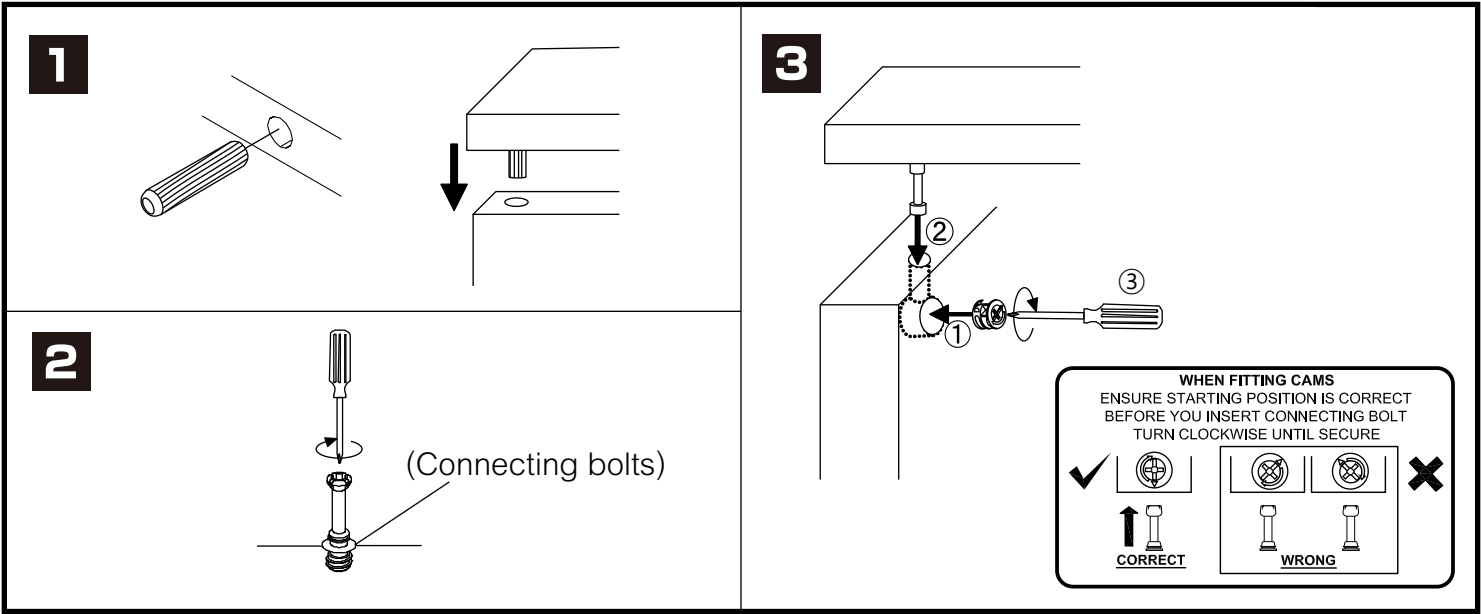

ACTIVA

Sliding dr Cabinet W 120 cm.

Type:Left

Type:Right

CONNECT SYSTEM

HARDWARE

-BODY SET

x 10