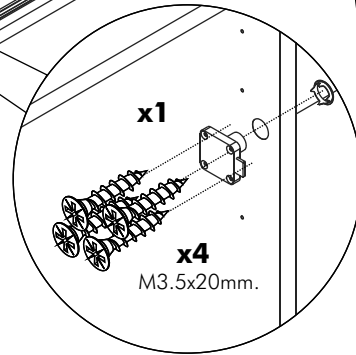

M6x23mm.

x 3

M4x16mm.

x 6

x 1

-DOOR SET

x 2

M3.5x13mm.

x 4

M4x30mm.

x 8

x 4

x 1

T+M4x20

x 2

1.

2.

3.

4.

7.

8L.

9L.

Type: Left

10.

11.

12.

13.

Push down to unlock

Push up to lock

Type:Left

Type:Right

x4