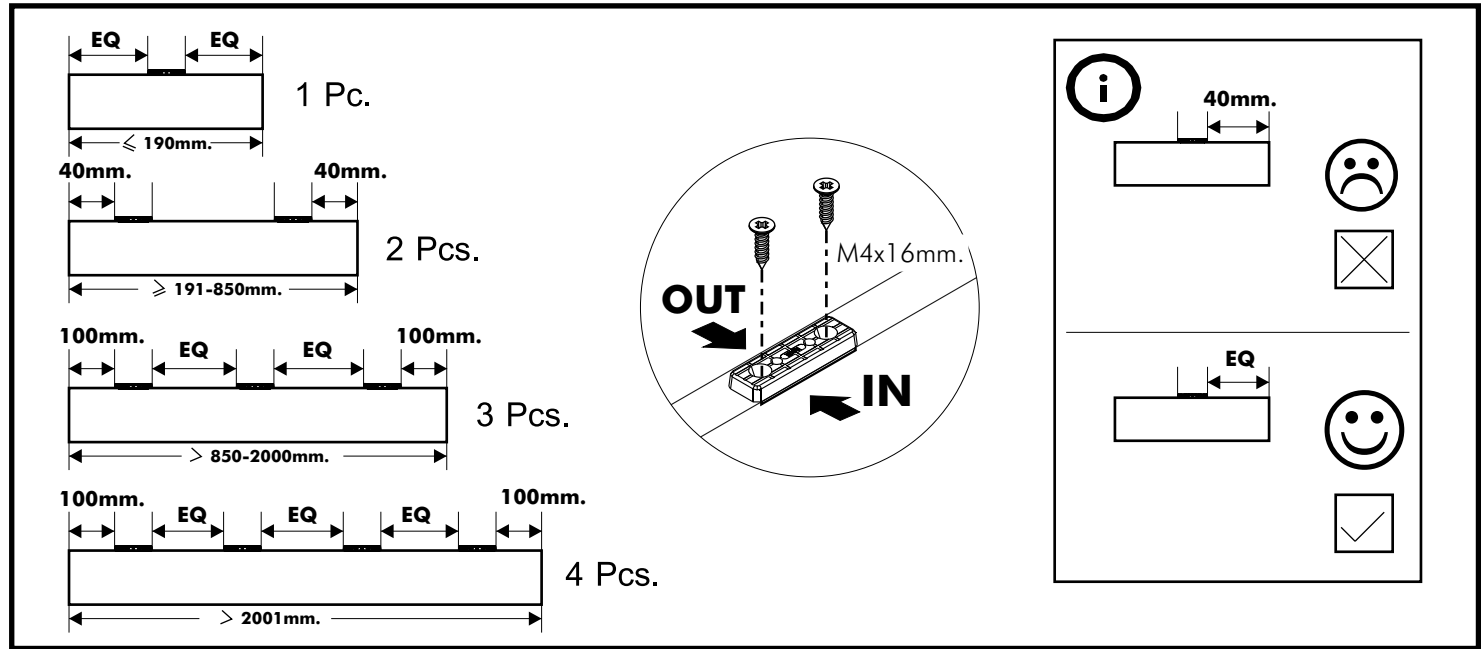

ACTIVA

Sliding dr Cabinet W 120 cm.

Type:Left

Type:Right

CONNECT SYSTEM

HARDWARE

-BODY SET

x 10

x 1

x 18

x 4

M4x35mm.

x 10

M4x50mm.

x 2

x 6

M6x23mm.

x 3

M4x16mm.

x 6

x 1

-DOOR SET

x 2

M3.5x13mm.

x 4

M4x30mm.

x 8

x 4

x 1

T+M4x20

x 2

1.