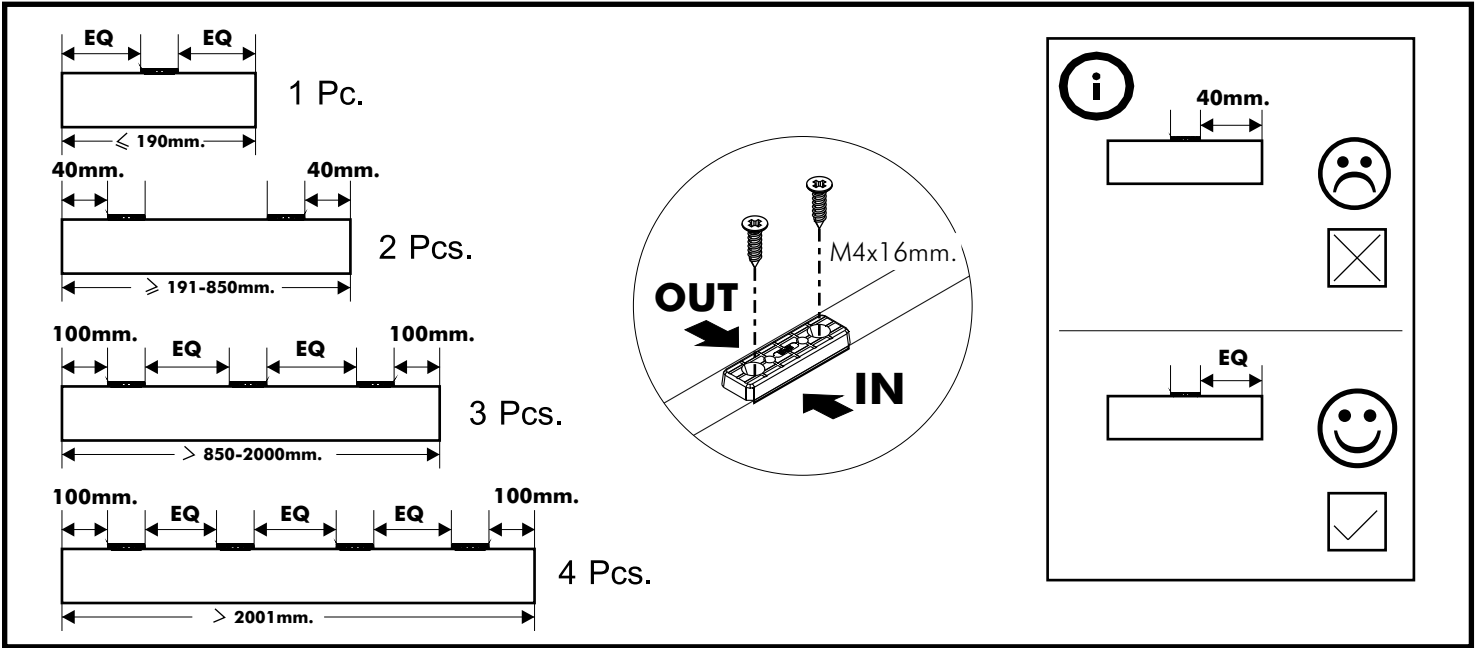

CALACATTA

Headboard 5 ft

CONNECT SYSTEM

HARDWARE

No.1

x 3

M4x16

x 3

x 5

M4x16mm.

x 10