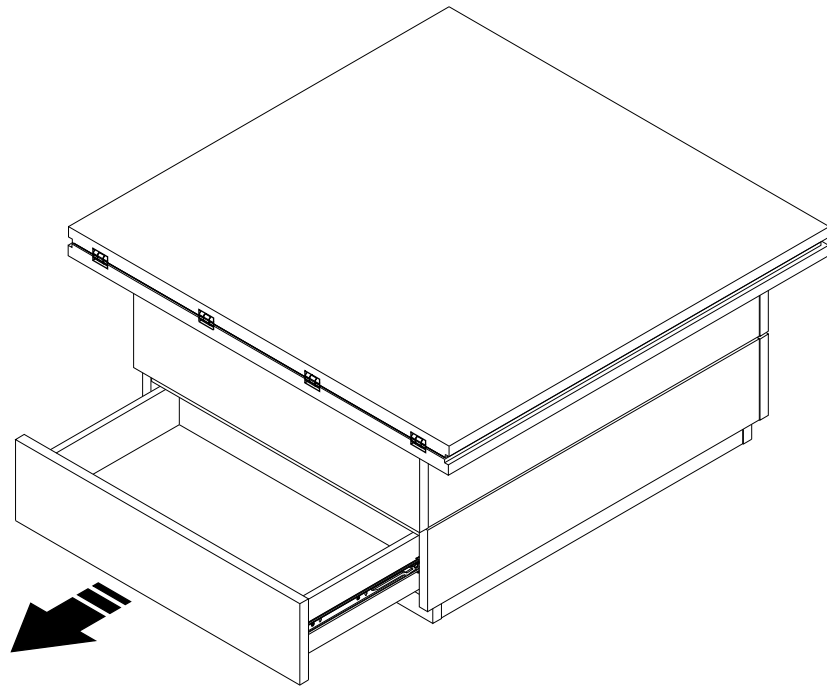

PRIDE

Coffee table 80cm.

A.

ASSEMBLY

-BODY SET

B.

C.