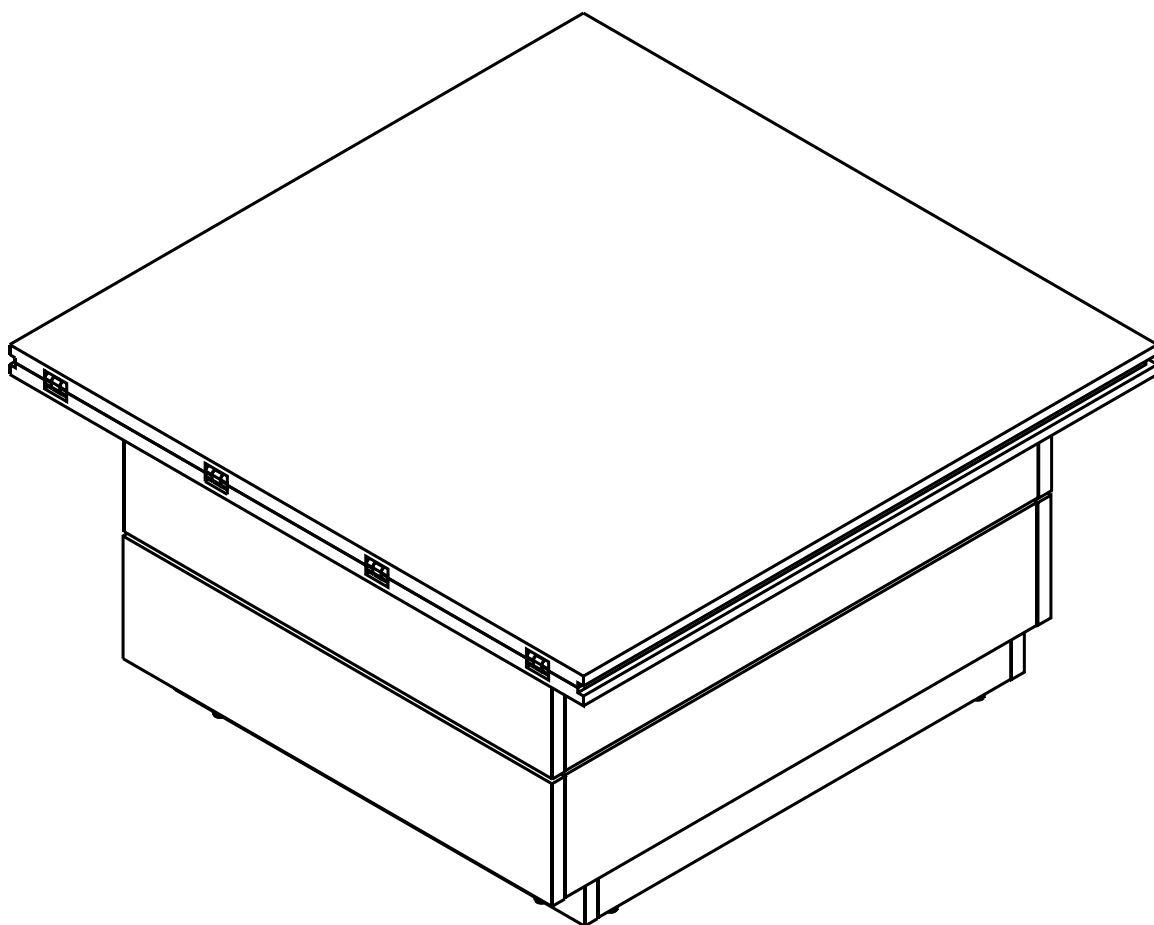

PRIDE

Coffee table 80cm.

A.

ASSEMBLY

-BODY SET

B.

C.