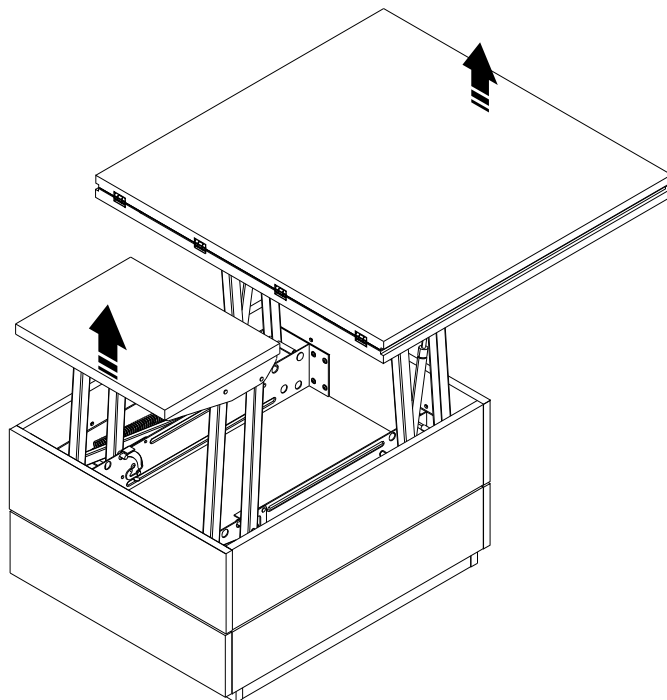

PRIDE

Coffee table 80cm.

A.

ASSEMBLY

-BODY SET

B.

C.