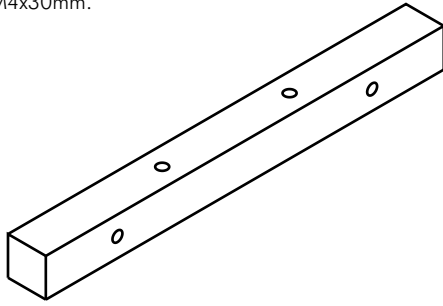

CALACATTA

Coffee table 90 cm.

CONNECT SYSTEM

M4x30mm.

HARDWARE

-BODY SET

x 23

x 23

#8x35

x 36

x 10

M4x50mm.

x 21

M4x16mm.

x 68

3x11mm.

x 2

x 7

P+M4x30mm.

x 32

x 14

-DRAWER SET

x 1

M3.5x13mm.

x 12

M4x40mm.

x 12

M6x23mm.

x 3

x 1

ASSEMBLY

-BODY SET