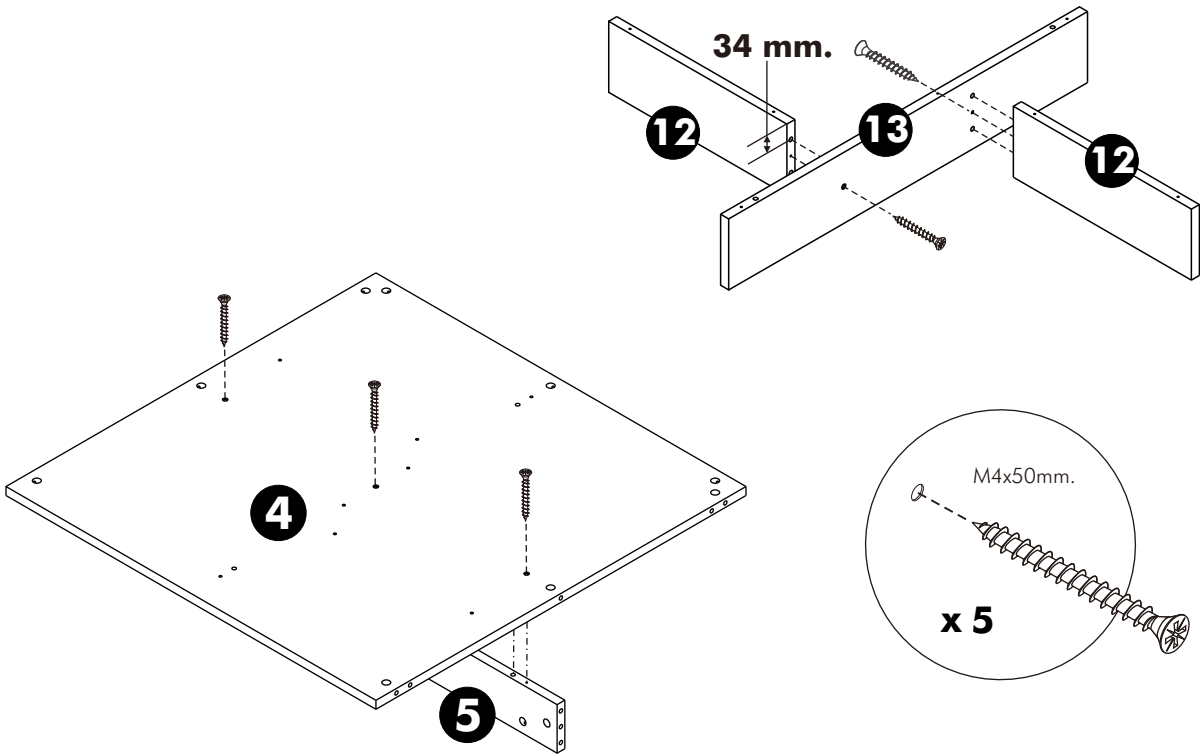

ASSEMBLY

-BODY SET

1.