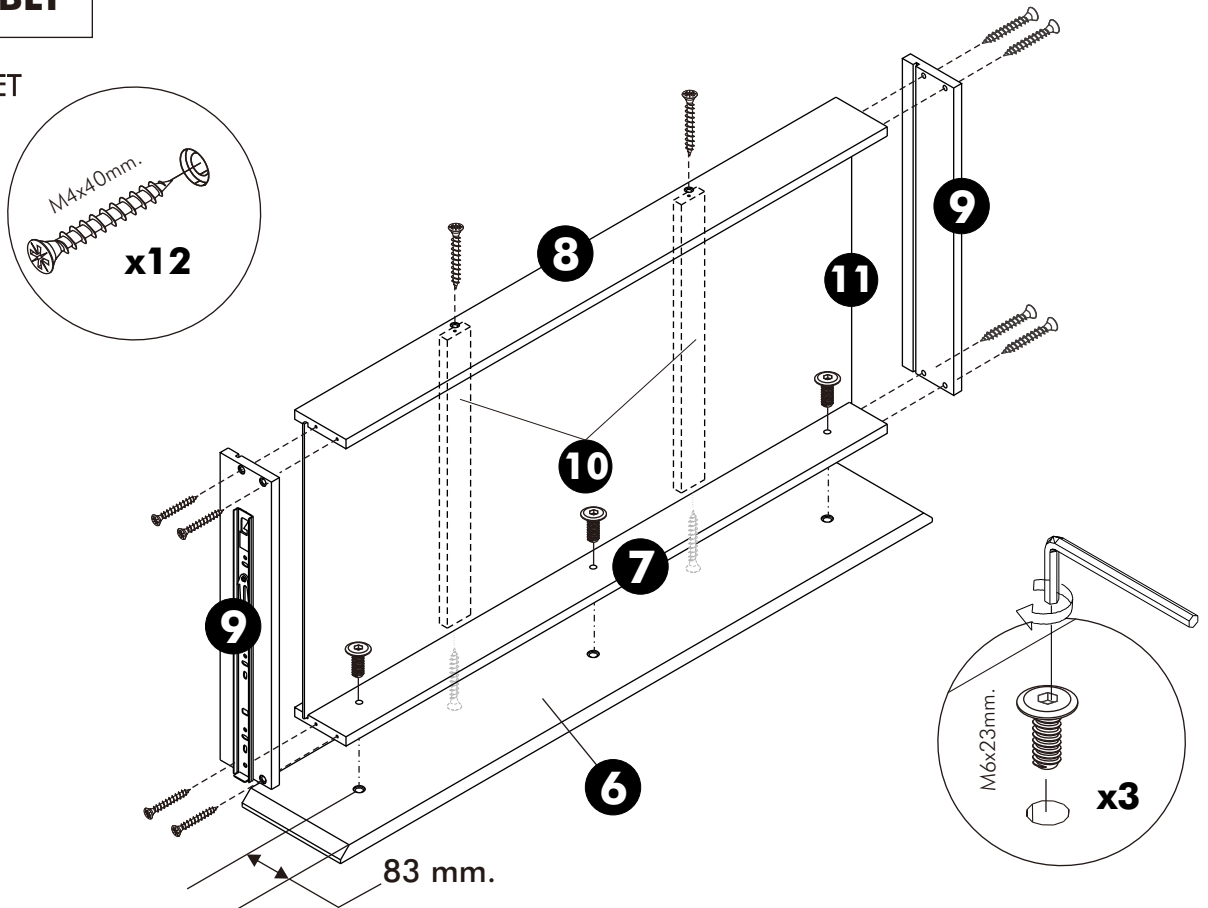

CALACATTA

Coffee table 90 cm.

CONNECT SYSTEM

M4x30mm.

HARDWARE

-BODY SET

x 23

x 23

x 12

M4x40mm.

x 12

M6x23mm.

x 3

x 1

ASSEMBLY

-BODY SET

1.

2.

3.

4.

5.

6.

7.

8.

ASSEMBLY

-DOOR SET

9.