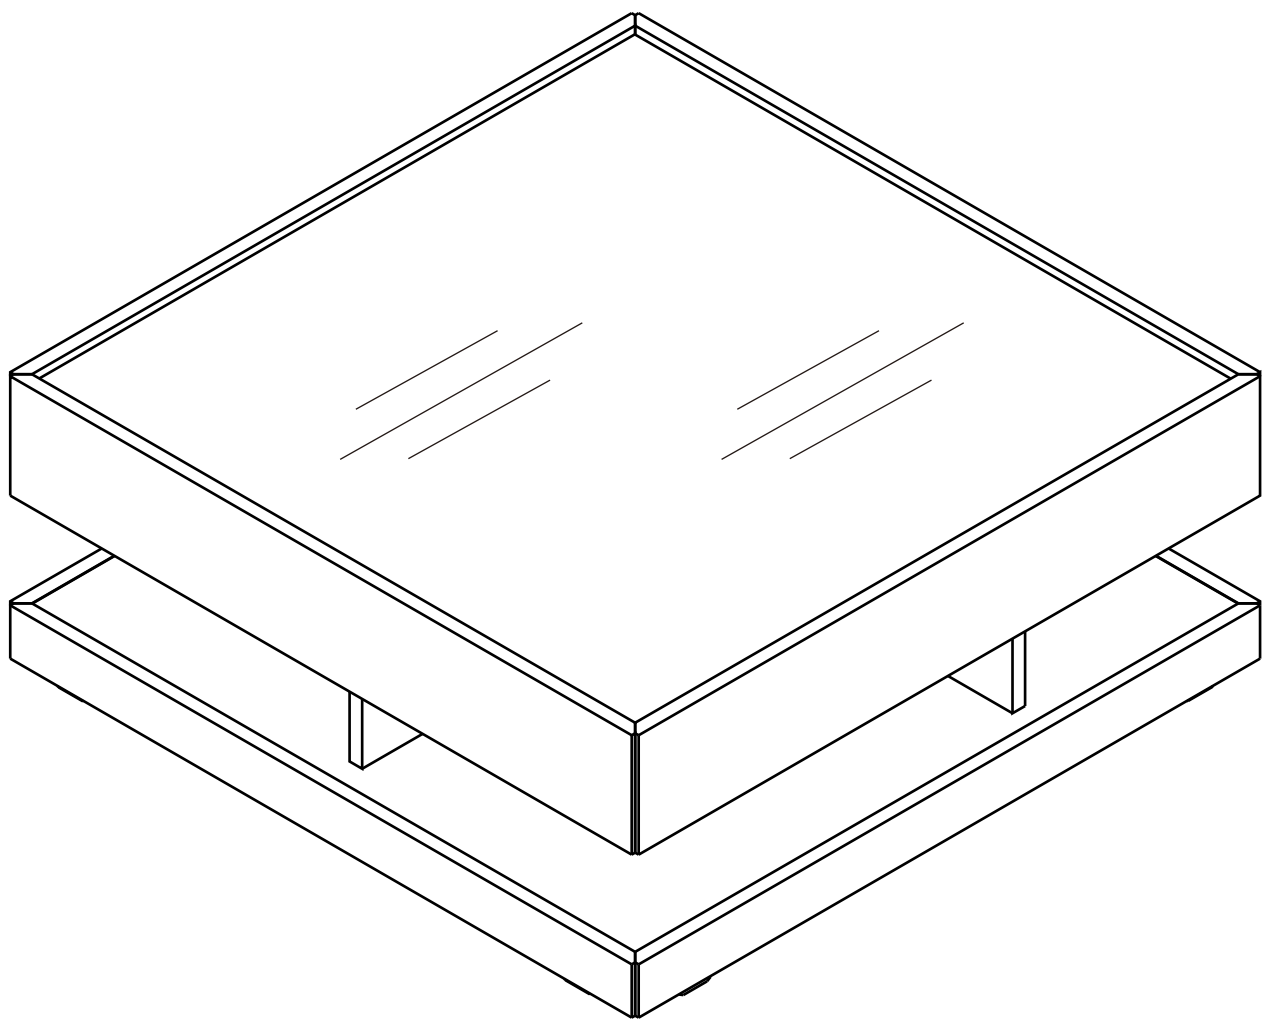

CALACATTA

Coffee table 90 cm.

CONNECT SYSTEM

M4x30mm.

HARDWARE

-BODY SET

x 23

x 23

#8x35

x 36

x 10

M4x50mm.

x 21

M4x16mm.

x 68

3x11mm.