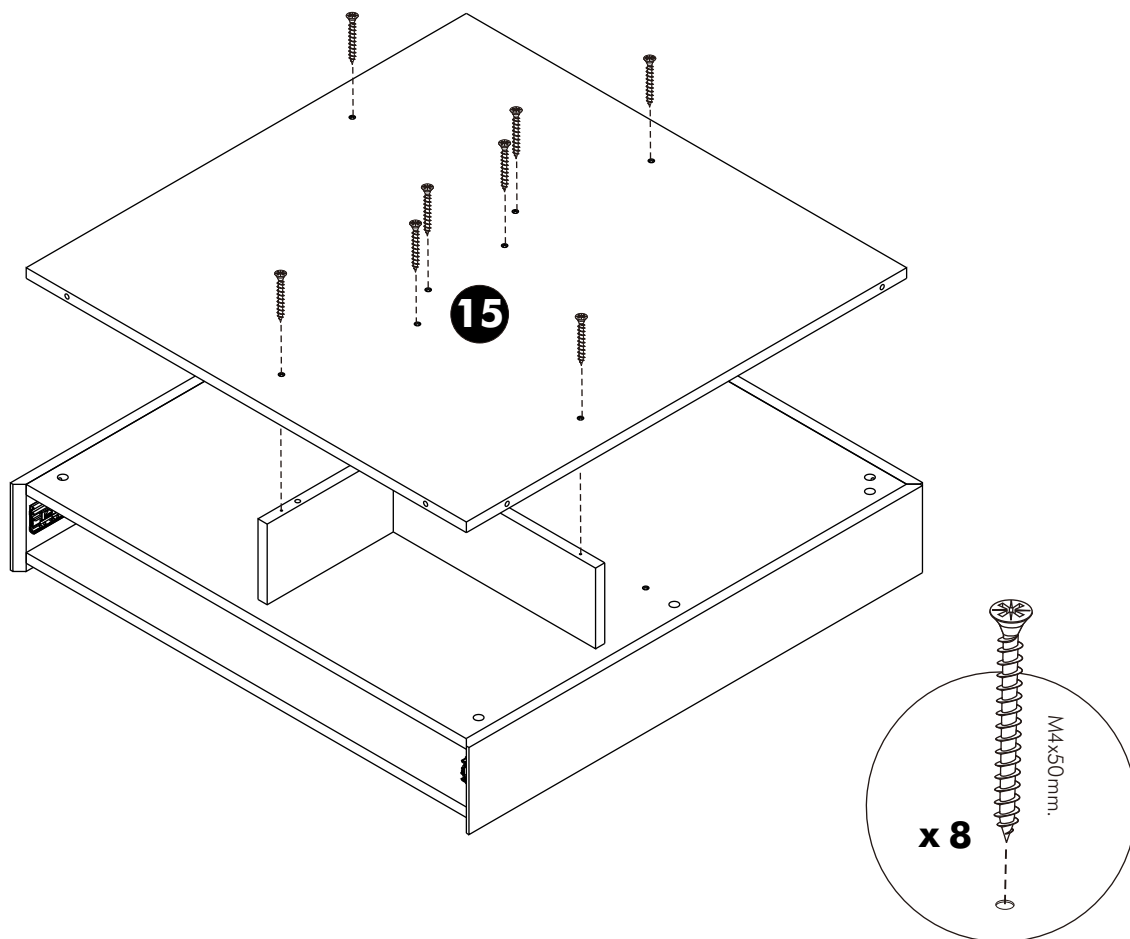

CALACATTA

Coffee table 90 cm.

CONNECT SYSTEM

M4x30mm.

HARDWARE

-BODY SET

x 23

x 23

#8x35

x 36

x 10

M4x50mm.

x 21

M4x16mm.

x 68

3x11mm.

x 12

M4x40mm.

x 12

M6x23mm.

x 3

x 1

ASSEMBLY

-BODY SET

1.

2.

3.

4.

5.

6.

7.

8.