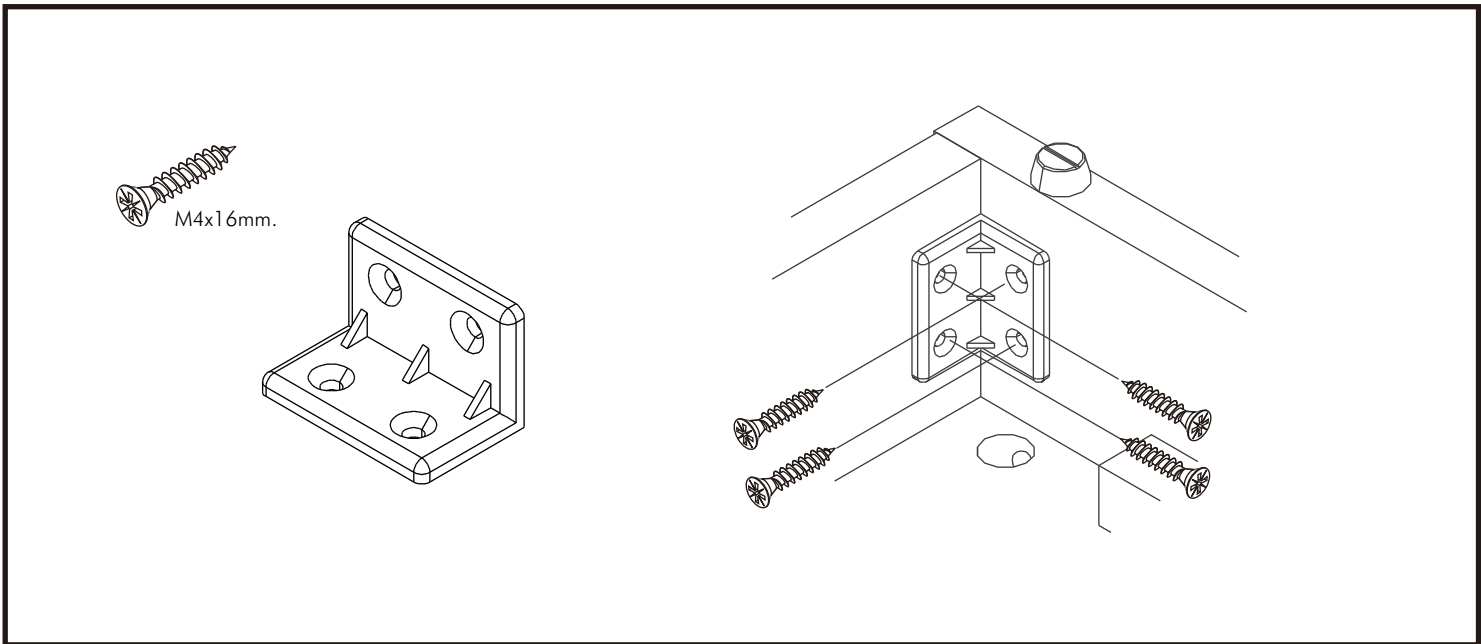

CALACATTA

Coffee table 90 cm.

CONNECT SYSTEM

M4x30mm.

HARDWARE

-BODY SET

x 23

x 23

#8x35

x 36

x 10

M4x50mm.

x 21

M4x16mm.

x 68

3x11mm.

x 2

x 7

P+M4x30mm.

x 32

x 14

-DRAWER SET

x 1

M3.5x13mm.

x 12

M4x40mm.

x 12

M6x23mm.

x 3

x 1

ASSEMBLY

-BODY SET