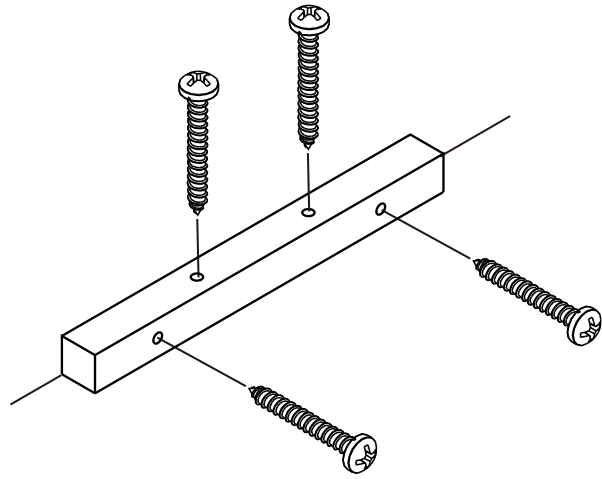

CALACATTA

Coffee table 90 cm.

CONNECT SYSTEM

M4x30mm.

HARDWARE

-BODY SET

x 23

x 23

#8x35

x 36

x 10

M4x50mm.

x 21

M4x16mm.

x 68

3x11mm.

x 2

x 7

P+M4x30mm.

x 32

x 14

-DRAWER SET

x 1

M3.5x13mm.

x 12

M4x40mm.

x 12

M6x23mm.

x 3

x 1

ASSEMBLY

-BODY SET