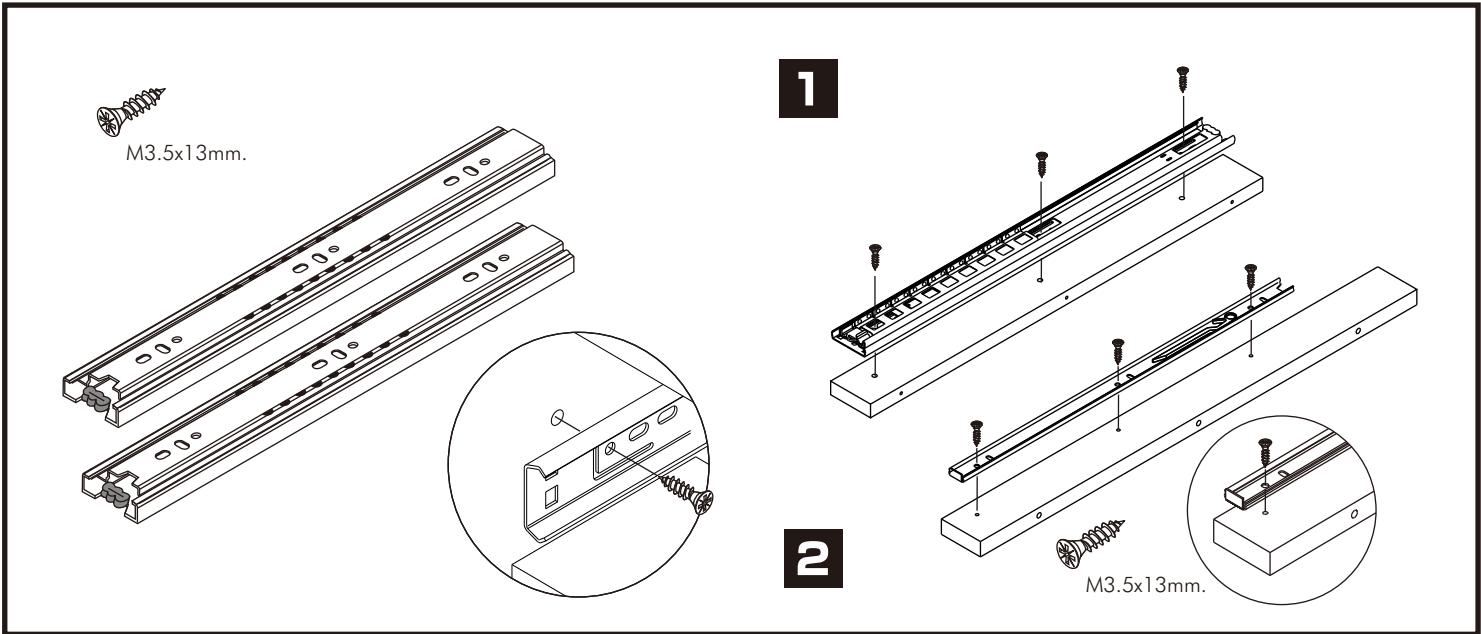

CALACATTA

Coffee table 90 cm.

CONNECT SYSTEM

M4x30mm.

HARDWARE

-BODY SET

x 23

x 23

#8x35

x 36

x 10

M4x50mm.

x 21

M4x16mm.

x 68

3x11mm.

x 2

x 7

P+M4x30mm.

x 32

x 14

-DRAWER SET

x 1

M3.5x13mm.

x 12

M4x40mm.

x 12

M6x23mm.

x 3

x 1

ASSEMBLY

-BODY SET