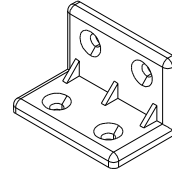

CALACATTA

Coffee table 90 cm.

CONNECT SYSTEM

M4x30mm.

HARDWARE

-BODY SET

x 23

x 23

#8x35

x 36

x 10

M4x50mm.

x 21

M4x16mm.

x 68

3x11mm.

x 2

x 7

P+M4x30mm.

x 32

x 14

-DRAWER SET

x 1

M3.5x13mm.

x 12

M4x40mm.

x 12

M6x23mm.

x 3

x 1

ASSEMBLY

-BODY SET