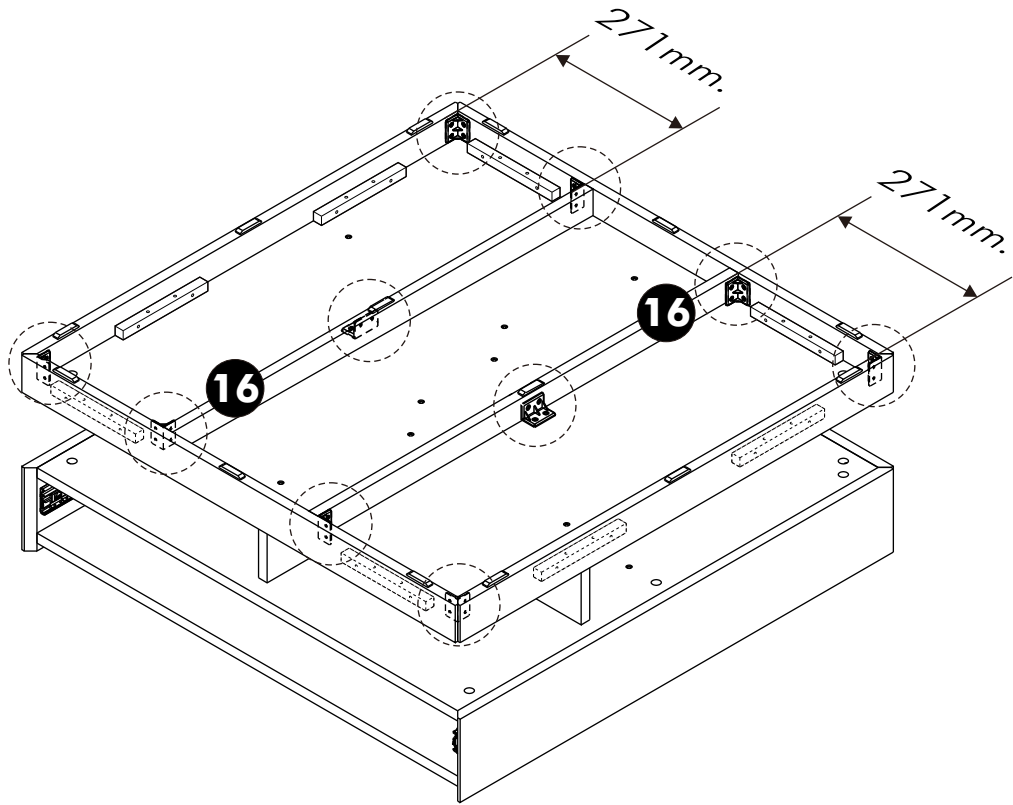

CALACATTA

Coffee table 90 cm.

CONNECT SYSTEM

M4x30mm.

HARDWARE

-BODY SET

x 23

x 23

#8x35

x 36

x 10

M4x50mm.

x 21

M4x16mm.

x 68

3x11mm.

x 12

M4x40mm.

x 12

M6x23mm.

x 3

x 1

ASSEMBLY

-BODY SET

1.

2.

3.

4.

5.

6.

7.

8.