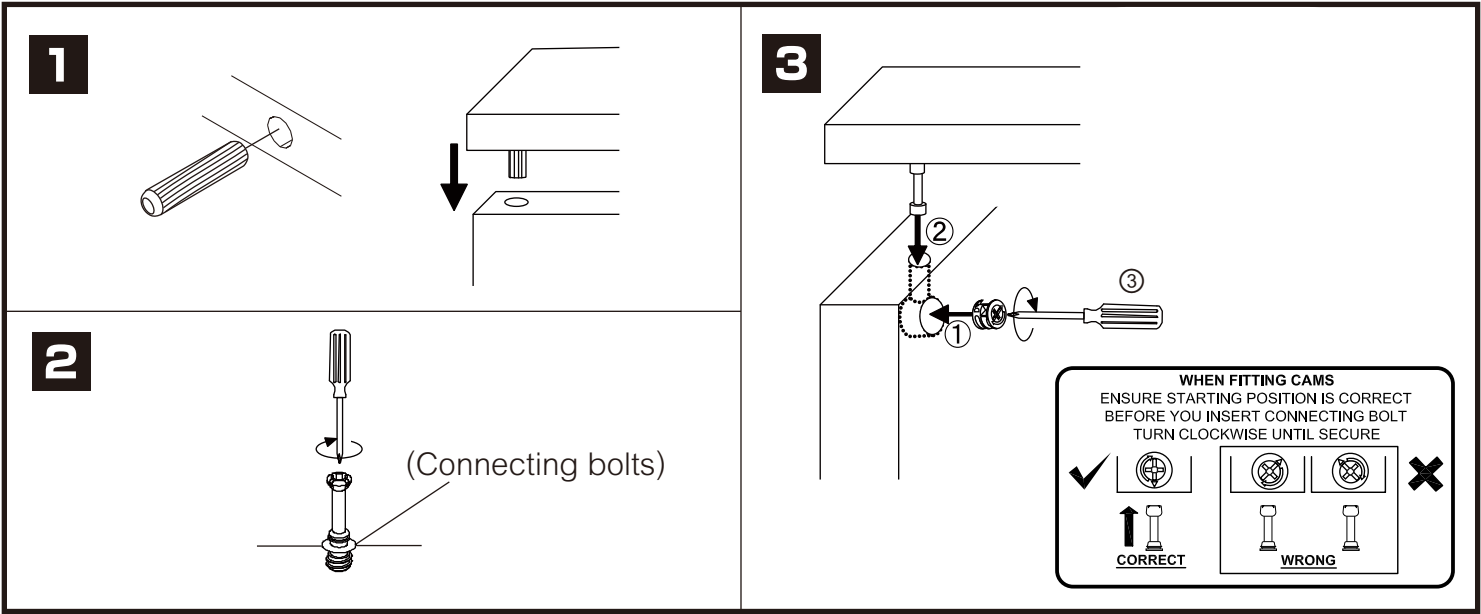

CALACATTA

Coffee table 90 cm.

CONNECT SYSTEM

M4x30mm.

HARDWARE

-BODY SET

x 23

x 23