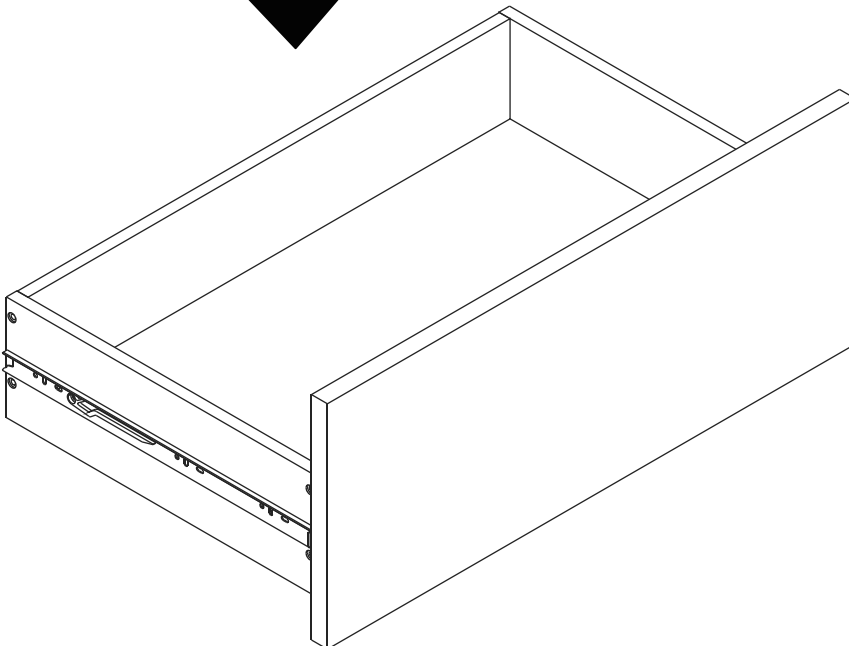

CALACATTA

Show Cabinet 90 cm.

CONNECT SYSTEM

HARDWARE

-BODY SET

x 8

x 8

8x35mm.

x 16

x 8

x 1

x 1

M4x16mm.

x 12

M3.5x20mm.

x 4

M4x50mm.

x 10

x 4

M3.5x25mm.

x 4

M4x16mm.

x 32

M3.5x16mm.