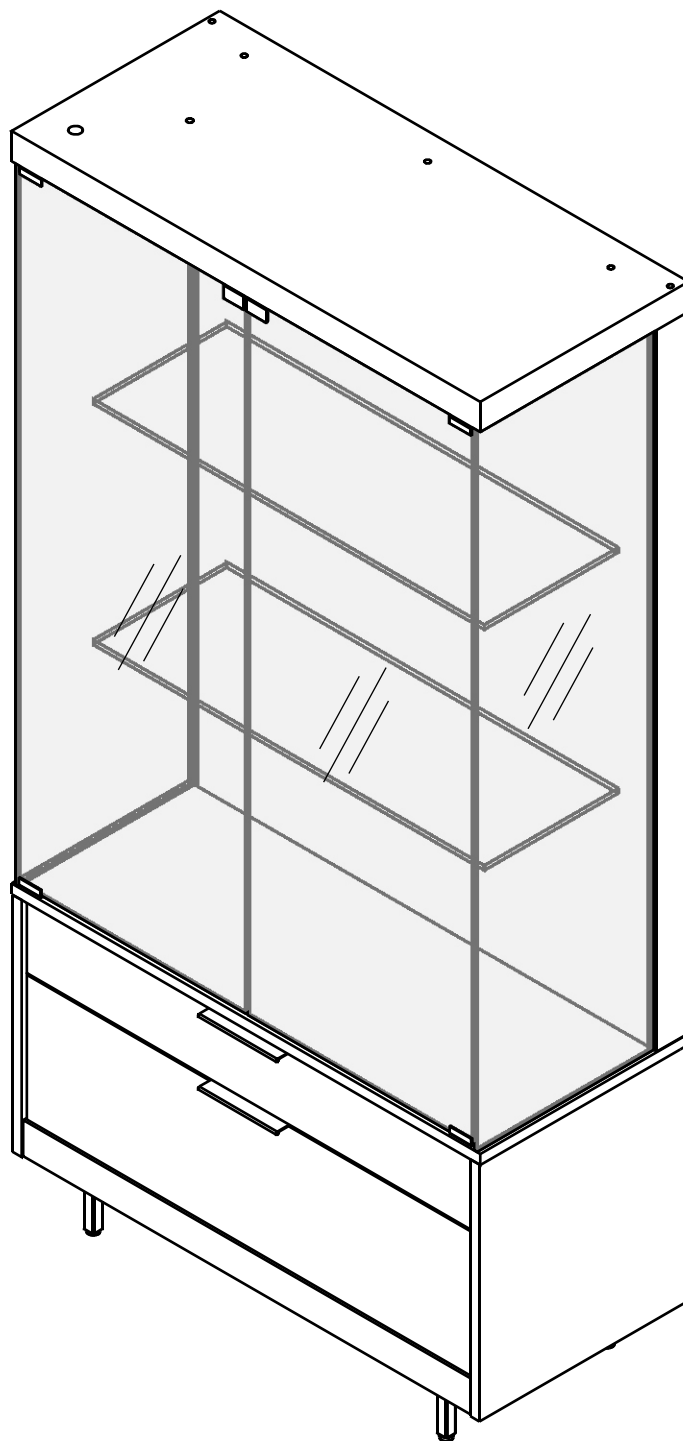

CALACATTA

Show Cabinet 90 cm.

CONNECT SYSTEM

HARDWARE

-BODY SET

x 8

x 8

8x35mm.

x 16

x 8

x 1

x 1

M4x16mm.

x 12

M3.5x20mm.

x 4

M4x50mm.

x 10

x 4

M3.5x25mm.

x 4

M4x16mm.

x 32

M3.5x16mm.

x 12

-LAMP SET

x 10

x 10

#5x3/4"

x 2

x 1

x 1