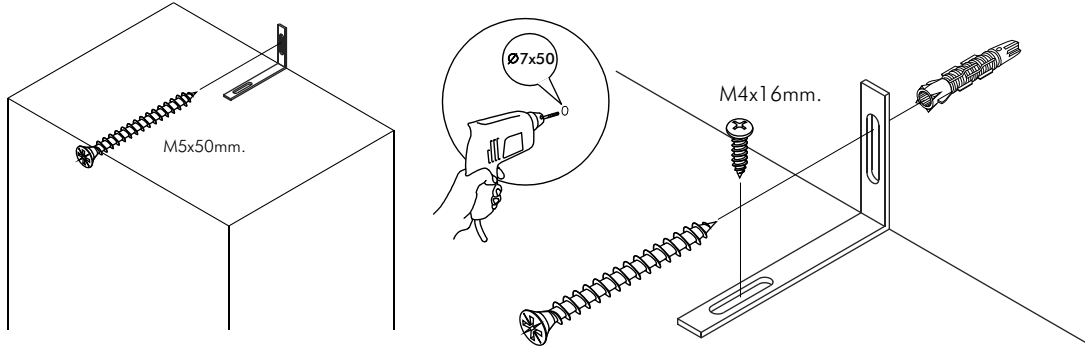

CALACATTA

Show Cabinet 90 cm.

CONNECT SYSTEM

HARDWARE

-BODY SET

x 8

x 8

8x35mm.

x 16

x 8

x 1

x 1

M4x16mm.

x 12

M3.5x20mm.

x 4

x 4

x 1

x 2

x 2

M4x35mm.

x 14

x 4

M5x50mm.

x 1

M4x30mm.

x 24

-DRAWER SET

x 2

M3.5x13mm.

x 12

M4x40mm.