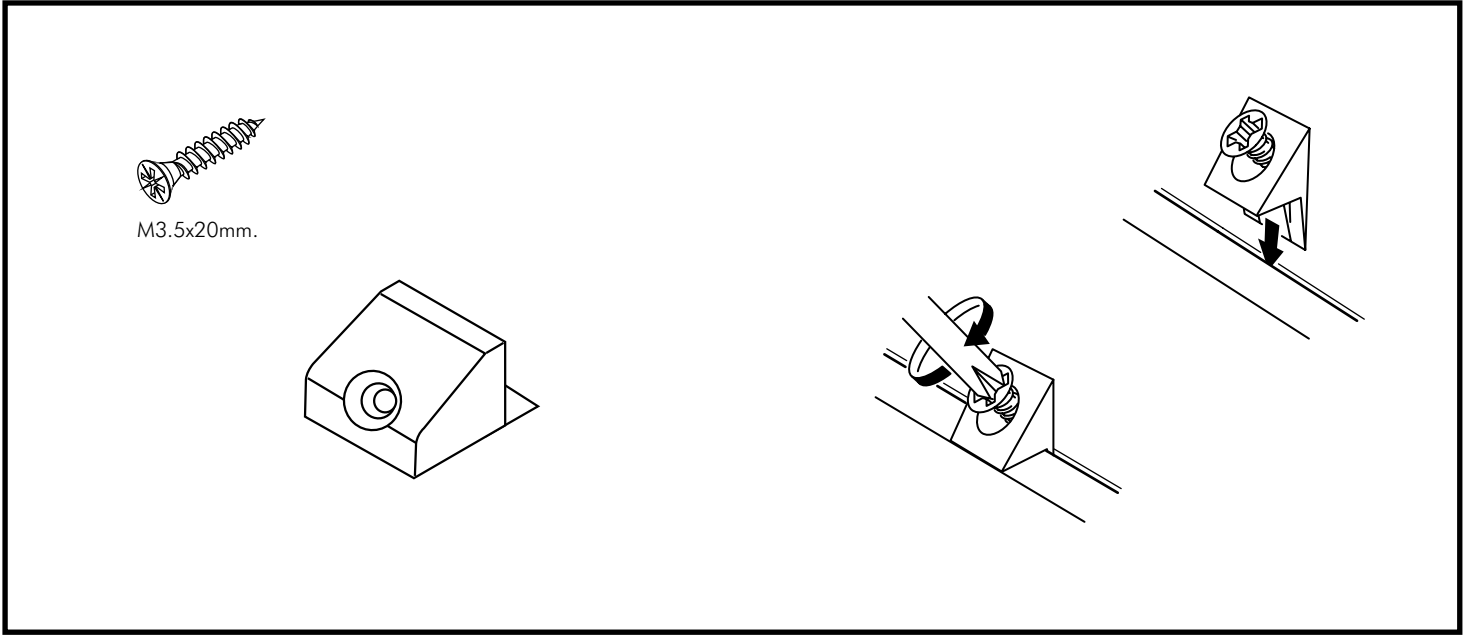

CALACATTA

Show Cabinet 90 cm.

CONNECT SYSTEM

HARDWARE

-BODY SET

x 8

x 8

8x35mm.