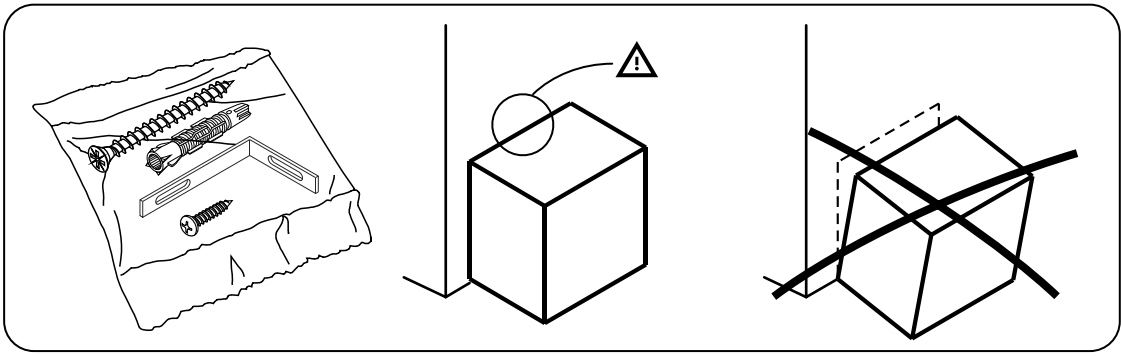

CALACATTA

Show Cabinet 90 cm.

CONNECT SYSTEM

HARDWARE

-BODY SET

x 8

x 8

8x35mm.

x 16

x 8

x 1

x 1

M4x16mm.

x 12

M3.5x20mm.

x 4

M4x50mm.

x 10

x 4

M3.5x25mm.

x 4

M4x16mm.

x 32

M3.5x16mm.