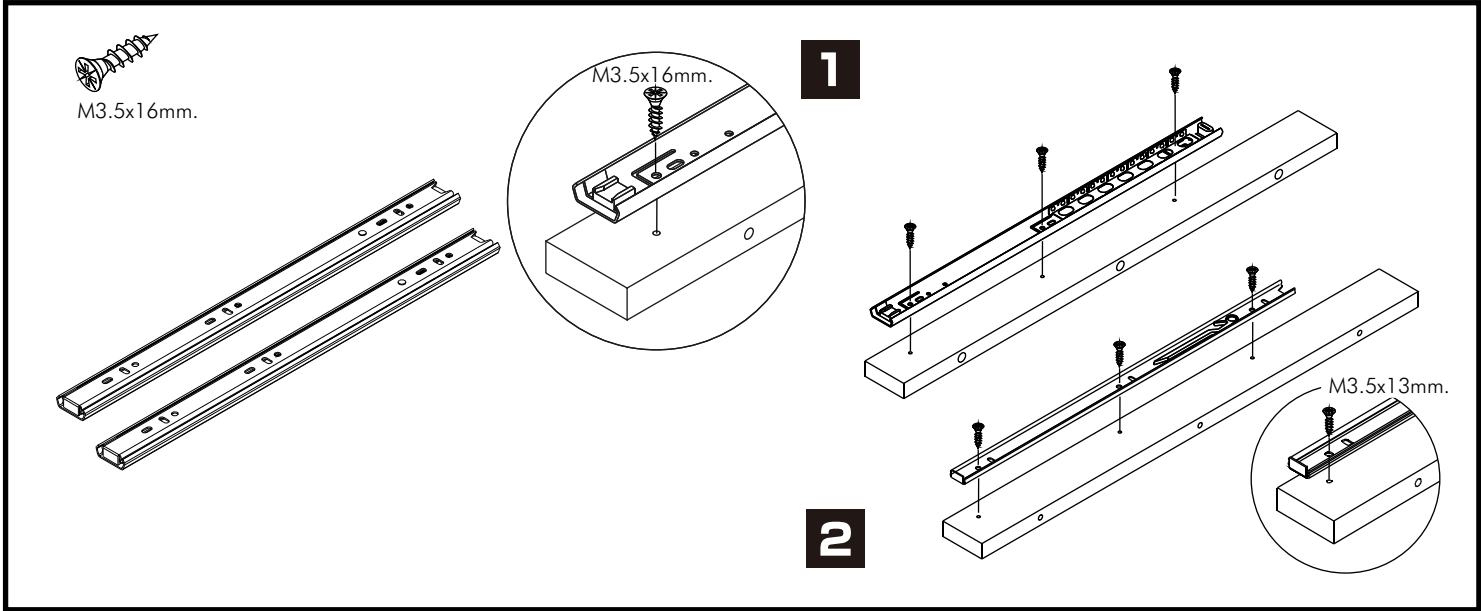

CALACATTA

Show Cabinet 90 cm.

CONNECT SYSTEM

HARDWARE

-BODY SET

x 8

x 8

8x35mm.

x 16

x 8

x 1

x 1

M4x16mm.

x 12

M3.5x20mm.

x 4

M4x50mm.

x 10

x 4

M3.5x25mm.

x 4

M4x16mm.

x 32

M3.5x16mm.

x 1

M4x30mm.

x 24

-DRAWER SET

x 2

M3.5x13mm.

x 12

M4x40mm.