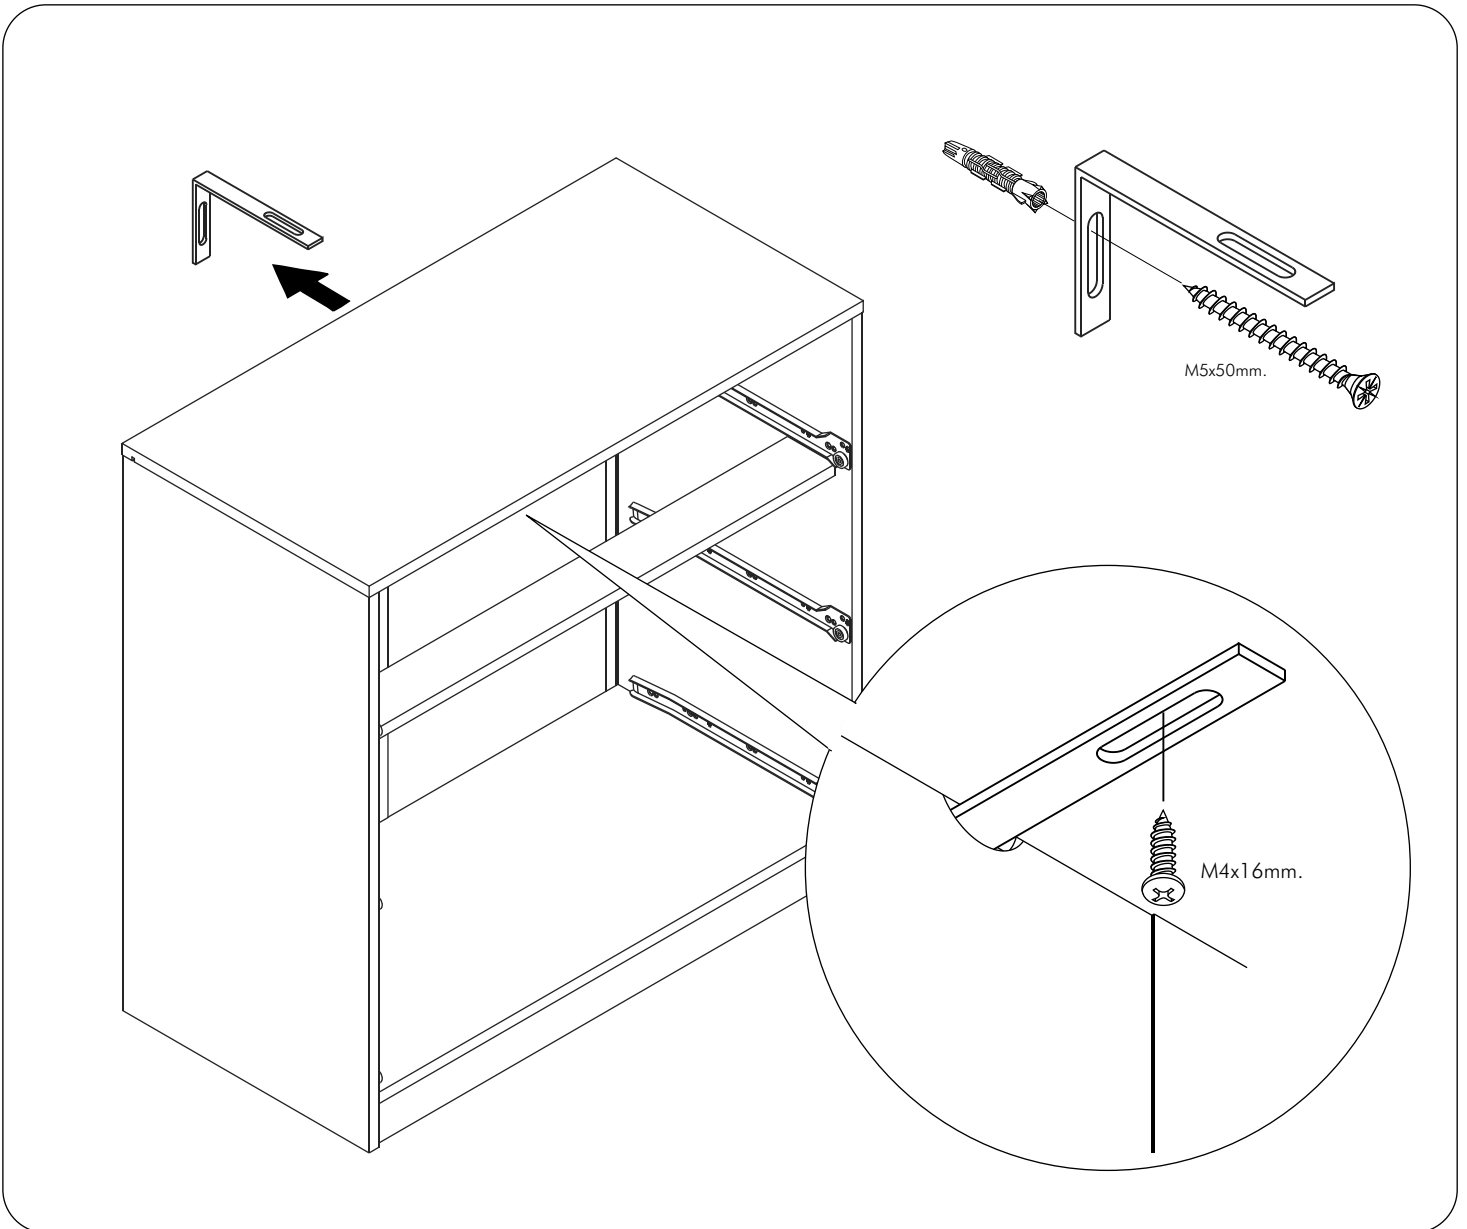

CALACATTA

Show Cabinet 90 cm.

CONNECT SYSTEM

HARDWARE

-BODY SET

x 8

x 8

8x35mm.

x 1

M4x30mm.

x 24

-DRAWER SET

x 2

M3.5x13mm.

x 12

M4x40mm.