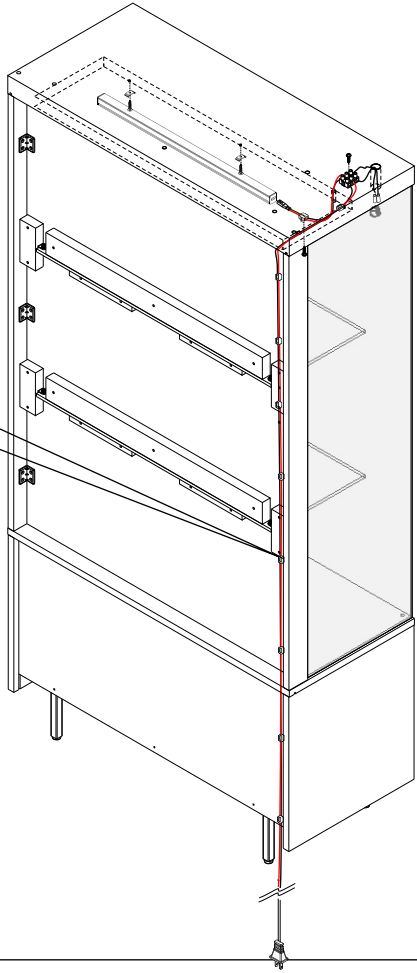

CALACATTA

Show Cabinet 90 cm.

CONNECT SYSTEM

HARDWARE

-BODY SET

x 8

x 8

8x35mm.

x 16

x 8

x 1

x 1

M4x16mm.

x 12

M3.5x20mm.

x 4

M4x50mm.

x 10

x 4

M3.5x25mm.

x 4

M4x16mm.

x 32

M3.5x16mm.

x 1

M4x30mm.

x 24

-DRAWER SET

x 2

M3.5x13mm.

x 12

M4x40mm.