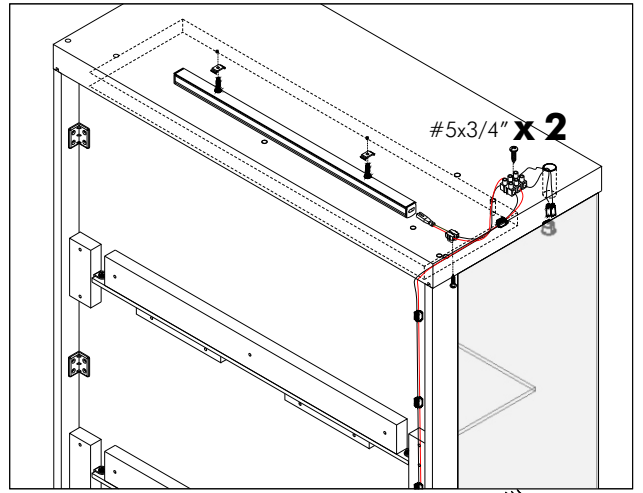

CALACATTA

Show Cabinet 90 cm.

CONNECT SYSTEM

HARDWARE

-BODY SET

x 8

x 8

8x35mm.

x 16

x 8

x 1

x 1

M4x16mm.

x 12

M3.5x20mm.

x 4

M4x50mm.

x 10

x 4

M3.5x25mm.

x 4

M4x16mm.

x 32

M3.5x16mm.

x 4

x 1

x 2

x 2

M4x35mm.

x 14

x 4

M5x50mm.