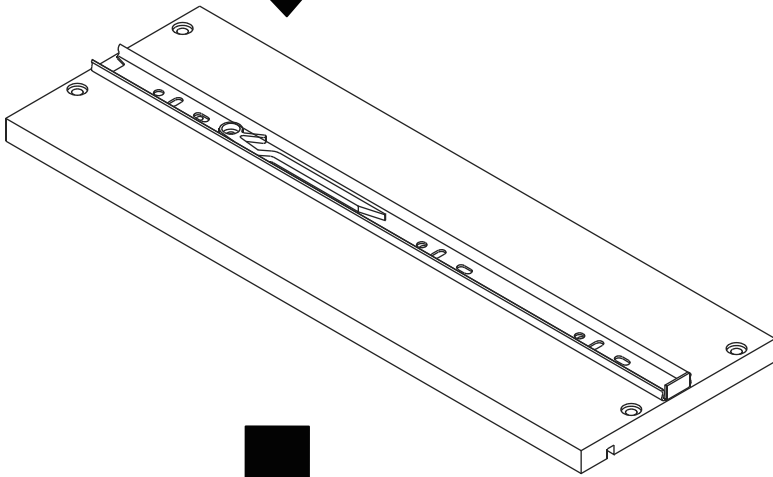

CALACATTA

Show Cabinet 90 cm.

CONNECT SYSTEM

HARDWARE

-BODY SET

x 8

x 8

8x35mm.

x 16

x 8

x 1

x 1

M4x16mm.

x 12

M3.5x20mm.

x 4

M4x50mm.

x 10

x 4

M3.5x25mm.

x 4

M4x16mm.

x 32

M3.5x16mm.

x 4

x 1

x 2

x 2

M4x35mm.

x 14

x 4

M5x50mm.