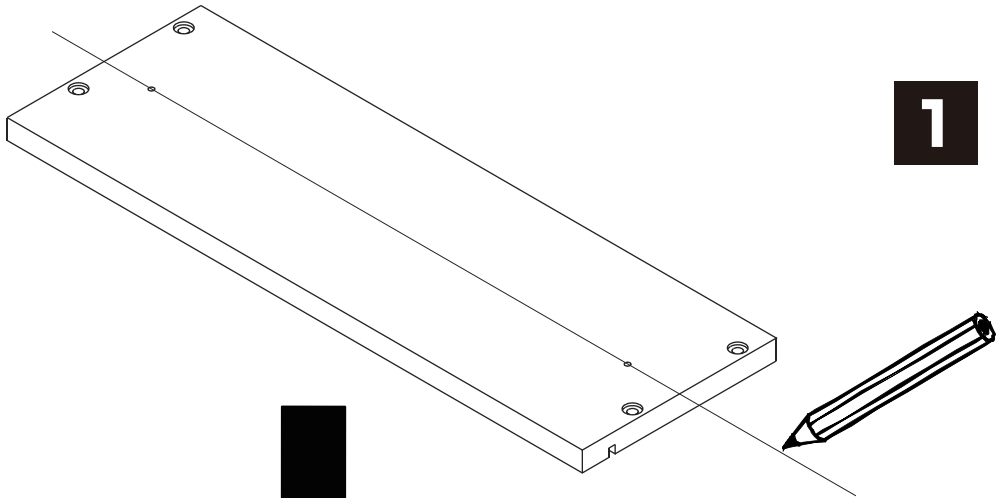

CALACATTA

Show Cabinet 90 cm.

CONNECT SYSTEM

HARDWARE

-BODY SET

x 8

x 8

8x35mm.

x 16

x 8

x 1

x 1

M4x16mm.

x 12

M3.5x20mm.

x 4

M4x50mm.

x 10

x 4

M3.5x25mm.

x 4

M4x16mm.

x 32

M3.5x16mm.

x 4

x 1

x 2

x 2

M4x35mm.

x 14

x 4

M5x50mm.