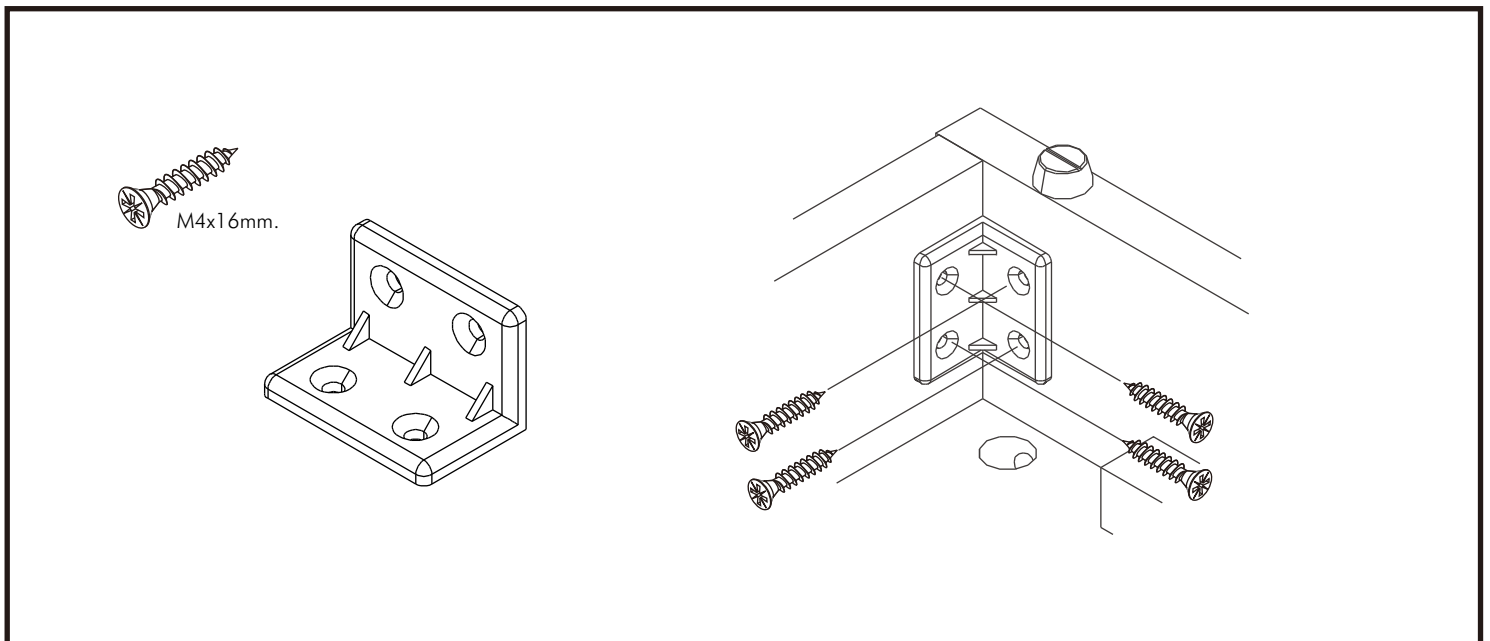

CALACATTA

Sideboard 145 cm.

CONNECT SYSTEM

The Standard for identifying which mounted safety fall protection fitting to use **Note : That children's products must be installed with all anti-falling fittings.**