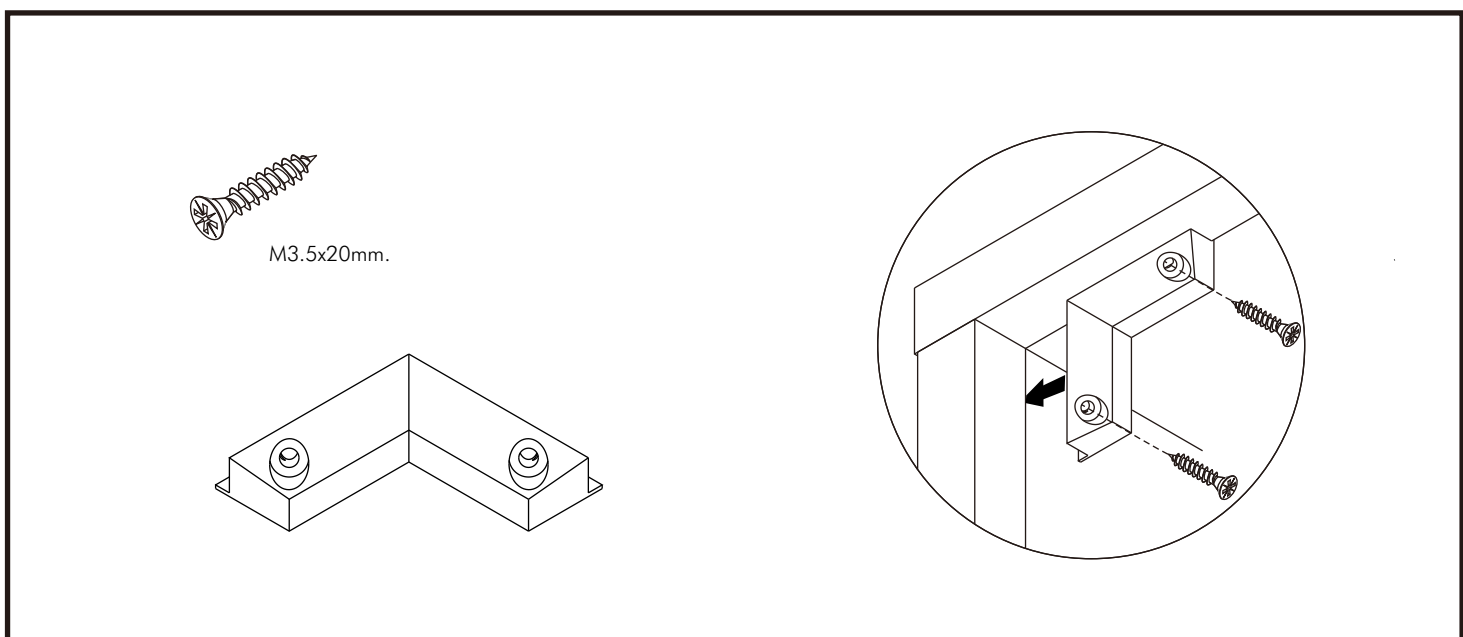

CALACATTA

Sideboard 145 cm.

CONNECT SYSTEM

The Standard for identifying which mounted safety fall protection fitting to use **Note : That children's products must be installed with all anti-falling fittings.**