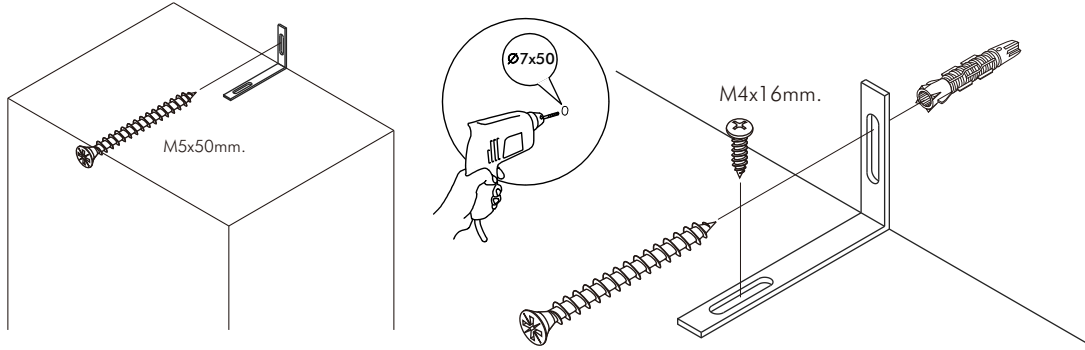

CALACATTA

Sideboard 145 cm.

CONNECT SYSTEM

The Standard for identifying which mounted safety fall protection fitting to use **Note : That children's products must be installed with all anti-falling fittings.**

■ Mounted fall protection fittings

■ Category : Cabinet with open doors

■ Category : Chest of drawers

■ Category : Sliding door cabinet / Open cabinet

HARDWARE

-BODY SET

x 14

x 14

8x35mm.

x 28

M4x40mm.

x 11

x 8

M4x16mm.

x 36

x 6

x 2

M4x25mm.

x 3

x 4

x 2

-DRAWER SET

x 3

M3.5x13mm.