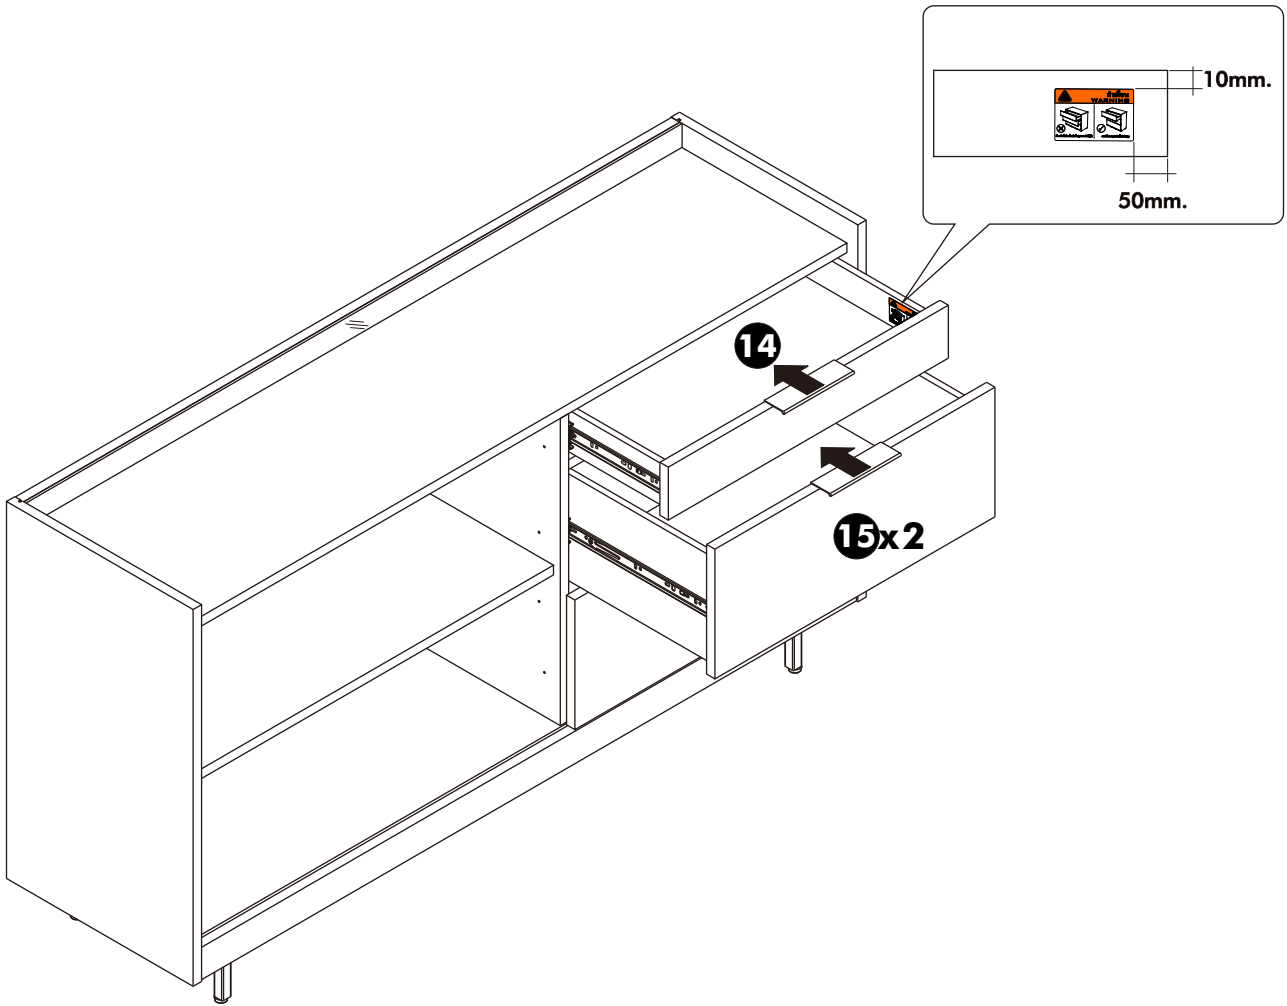

CALACATTA

Sideboard 145 cm.

CONNECT SYSTEM

The Standard for identifying which mounted safety fall protection fitting to use **Note : That children's products must be installed with all anti-falling fittings.**

x 6

x 1

-DOOR SET

(INSERT MOUNTING)

x 2

(HALF OVERLAY)

x 2

M4x16mm.

x 28

x 2

ASSEMBLY

-BODY SET

1.

2.

3.

4.

5.

6.

7.

8.

ASSEMBLY

-DRAWER SET

ASSEMBLY

-DOOR SET