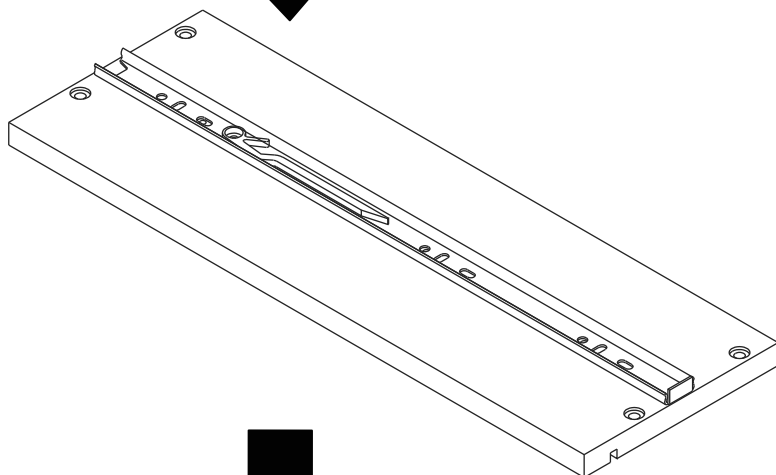

CALACATTA

Sideboard 145 cm.

CONNECT SYSTEM

The Standard for identifying which mounted safety fall protection fitting to use **Note : That children's products must be installed with all anti-falling fittings.**

■ Mounted fall protection fittings

■ Category : Cabinet with open doors

■ Category : Chest of drawers

■ Category : Sliding door cabinet / Open cabinet

HARDWARE

-BODY SET

x 14

x 14

8x35mm.

x 28

M4x40mm.

x 11

x 8

M4x16mm.

x 36

x 6