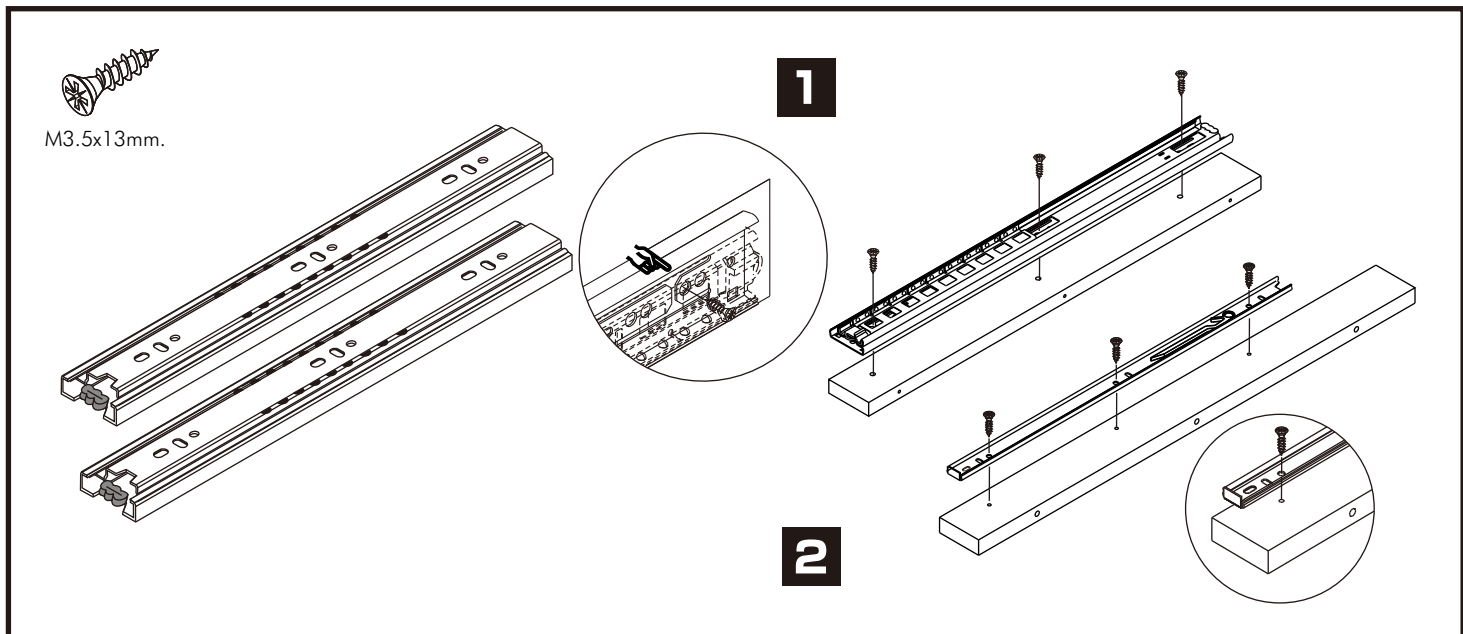

CALACATTA

Sideboard 145 cm.

CONNECT SYSTEM

The Standard for identifying which mounted safety fall protection fitting to use **Note : That children's products must be installed with all anti-falling fittings.**

■ Mounted fall protection fittings

■ Category : Cabinet with open doors

■ Category : Chest of drawers

■ Category : Sliding door cabinet / Open cabinet

HARDWARE

-BODY SET

x 14

x 14

8x35mm.

x 28

M4x40mm.

x 11

x 8

M4x16mm.

x 36

x 6

x 2

M4x25mm.

x 3

x 4

x 2

-DRAWER SET

x 3

M3.5x13mm.