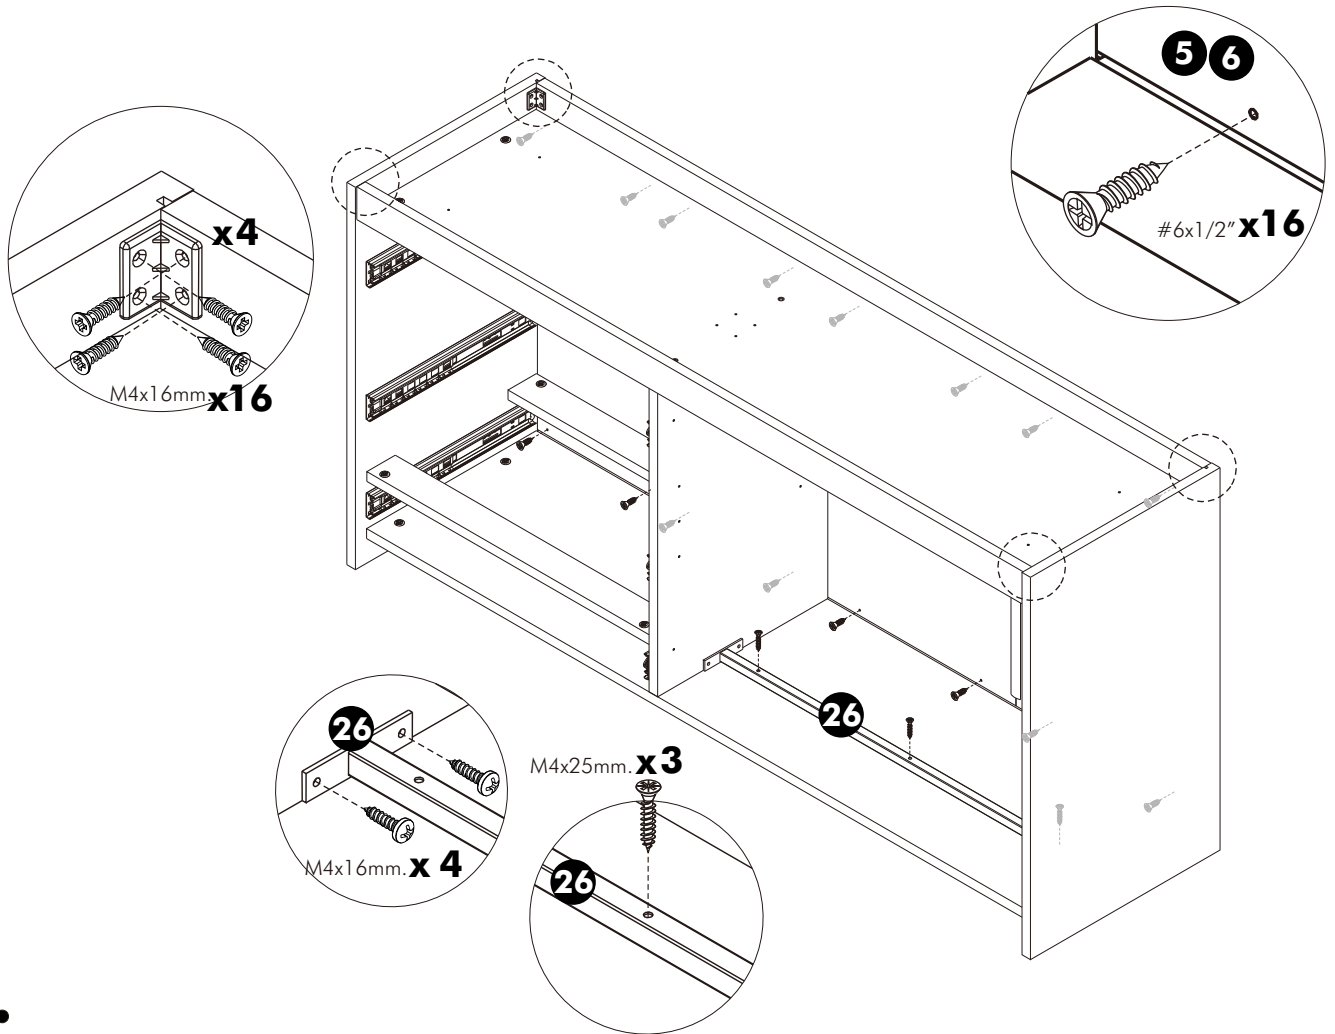

x 6

x 1

-DOOR SET

(INSERT MOUNTING)

x 2

(HALF OVERLAY)

x 2

M4x16mm.

x 28

x 2

ASSEMBLY

-BODY SET

1.

2.

3.

4.

5.

6.

7.

8.

ASSEMBLY

-DRAWER SET

ASSEMBLY

-DOOR SET