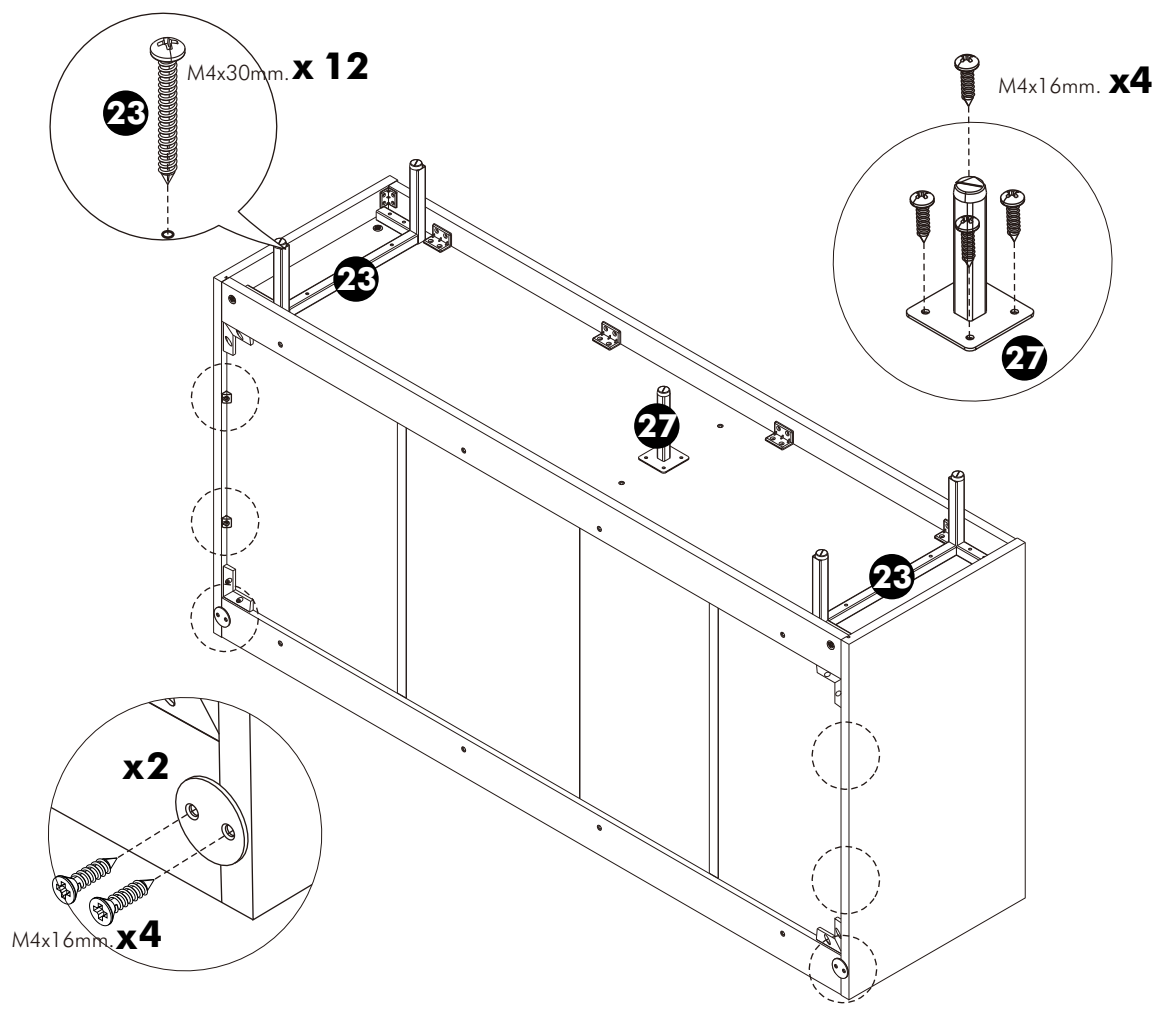

x 2

M4x25mm.

x 3

x 4

x 2

-DRAWER SET

x 3

M3.5x13mm.

x 6

x 1

-DOOR SET

(INSERT MOUNTING)

x 2

(HALF OVERLAY)

x 2

M4x16mm.

x 28

x 2

ASSEMBLY

-BODY SET

1.

2.

3.

4.

5.

6.

7.

8.

ASSEMBLY

-DRAWER SET

ASSEMBLY

-DOOR SET