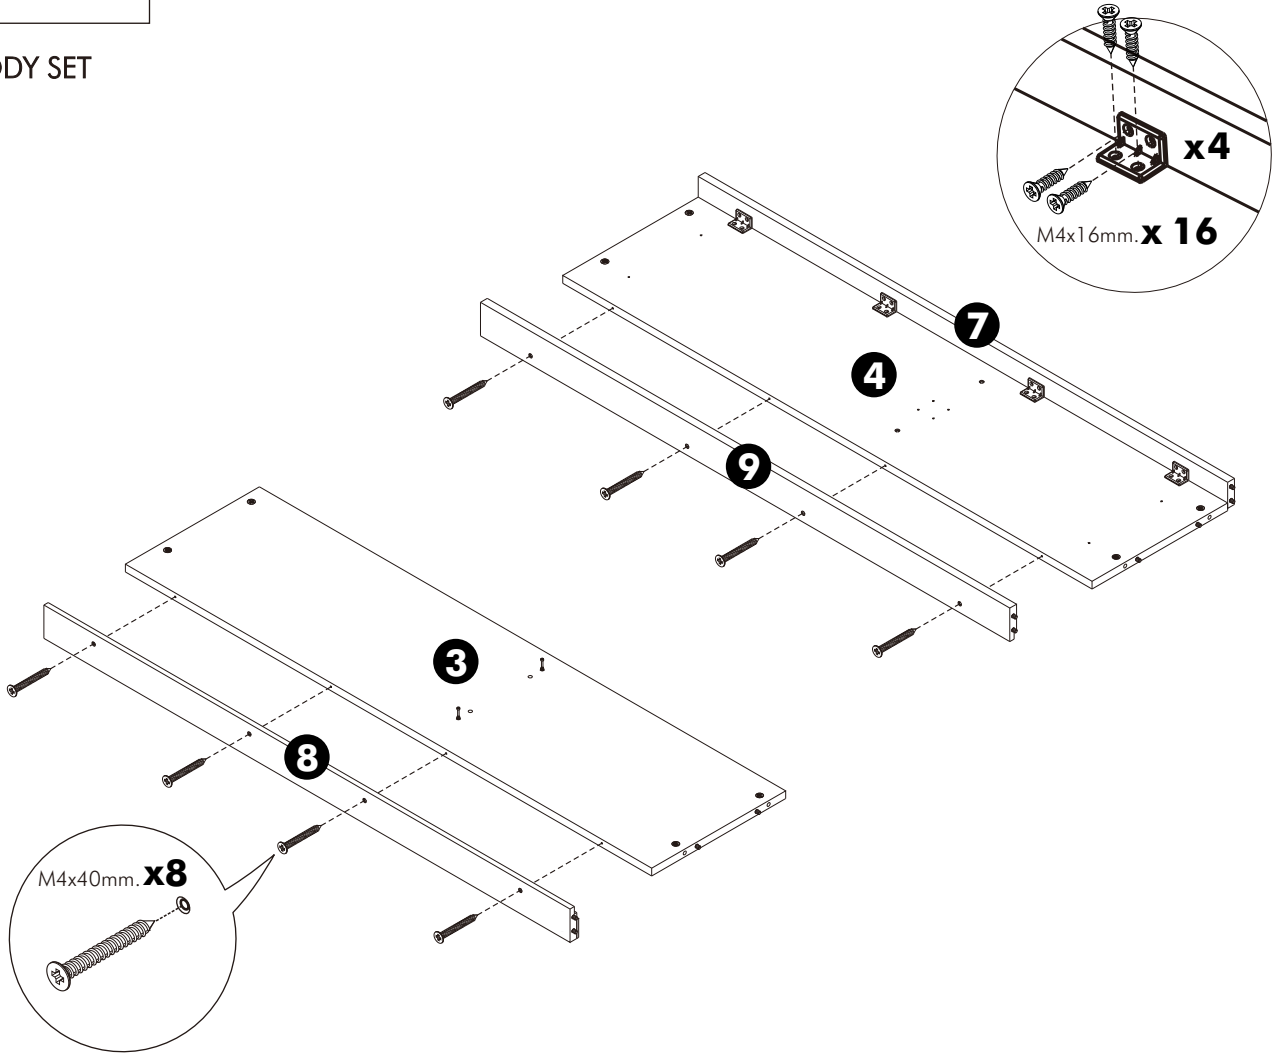

x 6

x 1

-DOOR SET

(INSERT MOUNTING)

x 2

(HALF OVERLAY)

x 2

M4x16mm.

x 28

x 2

ASSEMBLY

-BODY SET

1.

2.

3.

4.

5.

6.

7.

8.

ASSEMBLY

-DRAWER SET

ASSEMBLY

-DOOR SET