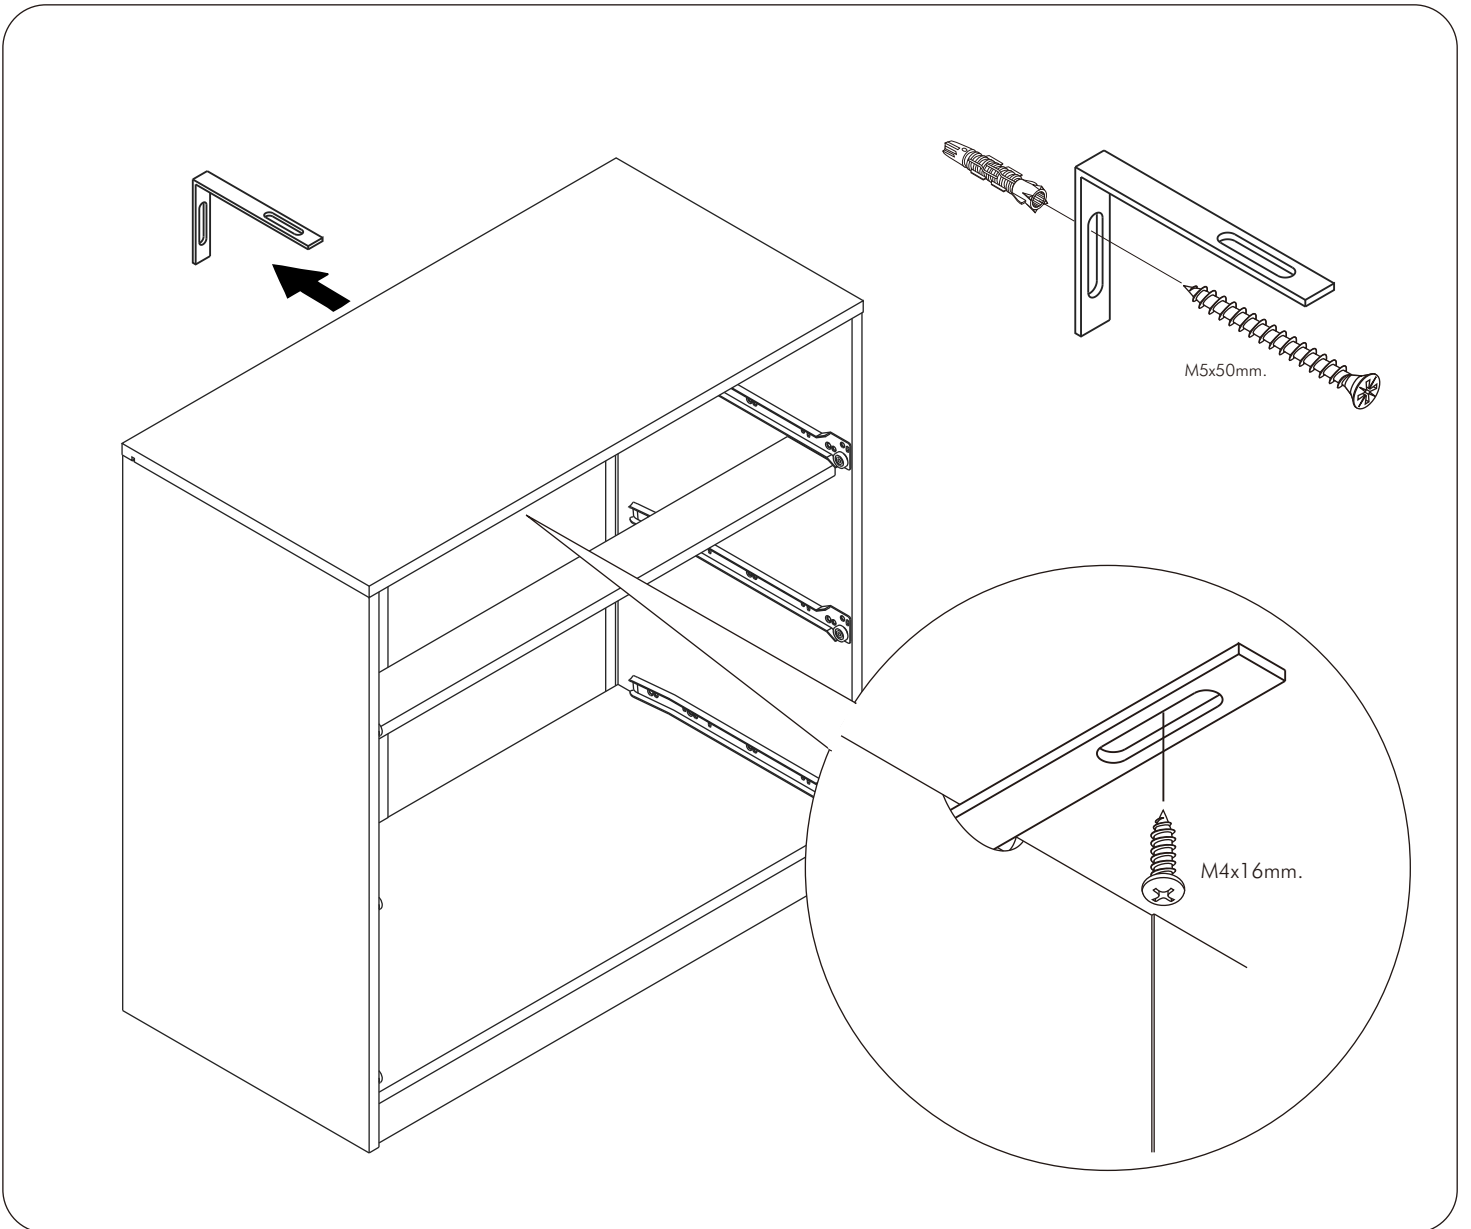

CALACATTA

Sideboard 145 cm.

CONNECT SYSTEM

The Standard for identifying which mounted safety fall protection fitting to use **Note : That children's products must be installed with all anti-falling fittings.**

■ Mounted fall protection fittings

■ Category : Cabinet with open doors

■ Category : Chest of drawers

■ Category : Sliding door cabinet / Open cabinet

HARDWARE

-BODY SET

x 14

x 14