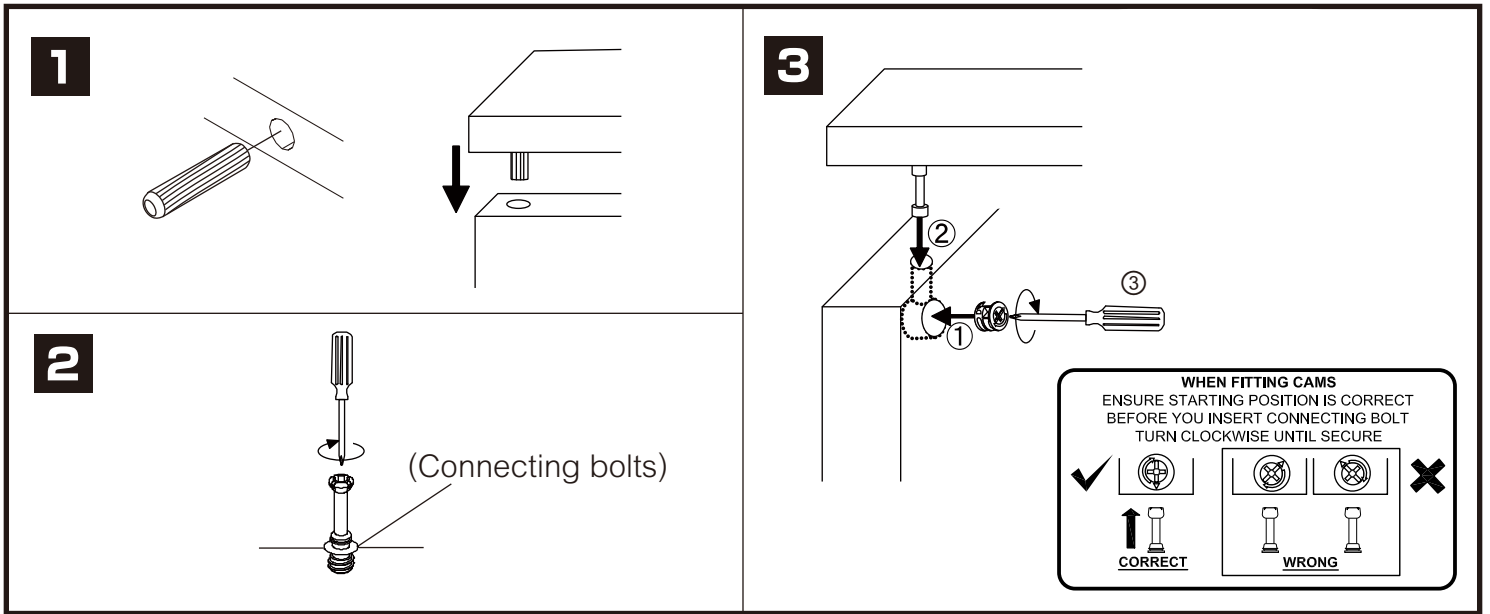

CALACATTA

Sideboard 145 cm.

CONNECT SYSTEM

The Standard for identifying which mounted safety fall protection fitting to use **Note : That children's products must be installed with all anti-falling fittings.**

■ Mounted fall protection fittings

■ Category : Cabinet with open doors

■ Category : Chest of drawers

■ Category : Sliding door cabinet / Open cabinet

HARDWARE

-BODY SET

x 14

x 14