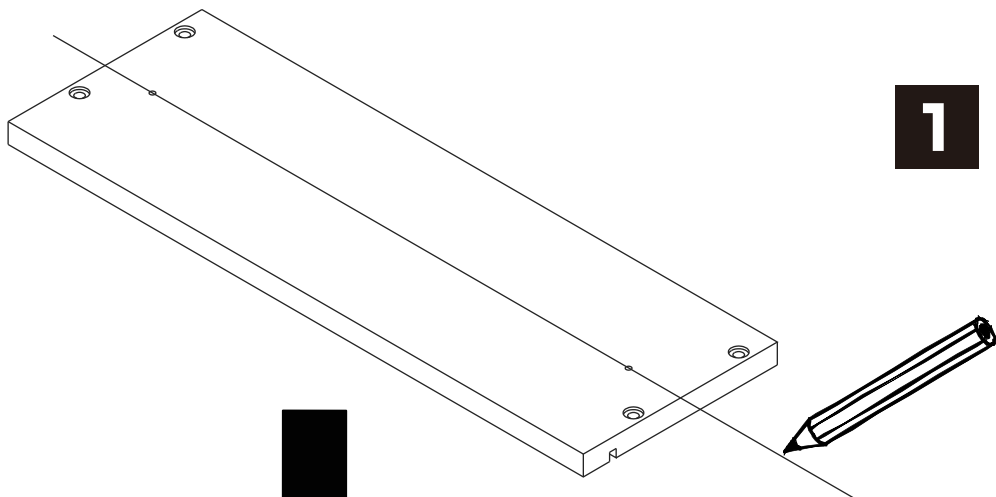

CALACATTA

Sideboard 145 cm.

CONNECT SYSTEM

The Standard for identifying which mounted safety fall protection fitting to use **Note : That children's products must be installed with all anti-falling fittings.**

■ Mounted fall protection fittings

■ Category : Cabinet with open doors

■ Category : Chest of drawers

■ Category : Sliding door cabinet / Open cabinet

HARDWARE

-BODY SET

x 14

x 14

8x35mm.

x 28

M4x40mm.

x 11

x 8

M4x16mm.

x 36

x 6