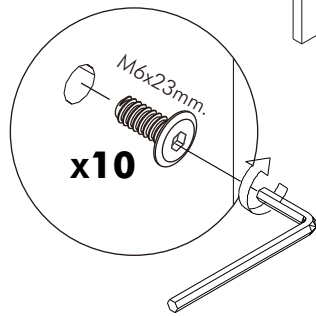

x 36

M4x40mm.

x 30

M6x23mm.

x 10

x 1

x 3

M4x16mm.

x 6

x 1

-DOOR SET

(INSERT MOUNTING)

x 2

(HALF OVERLAY)

x 2

M4x16mm.

x 28

x 2

ASSEMBLY

-BODY SET

1.

2.

3.

4.

5.

6.

7.

8.

ASSEMBLY

-DRAWER SET

ASSEMBLY

-DOOR SET