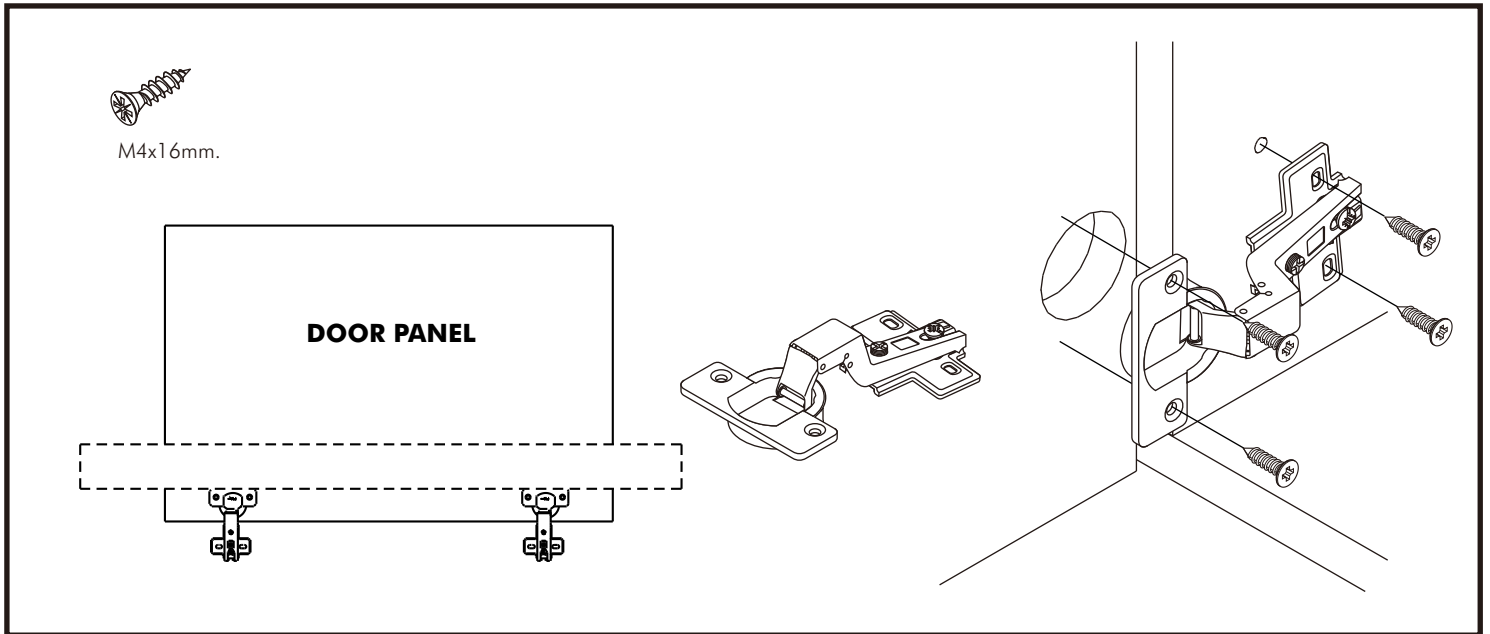

CALACATTA

Sideboard 145 cm.

CONNECT SYSTEM

The Standard for identifying which mounted safety fall protection fitting to use **Note : That children's products must be installed with all anti-falling fittings.**

■ Mounted fall protection fittings

■ Category : Cabinet with open doors

■ Category : Chest of drawers

■ Category : Sliding door cabinet / Open cabinet

HARDWARE

-BODY SET

x 14

x 14