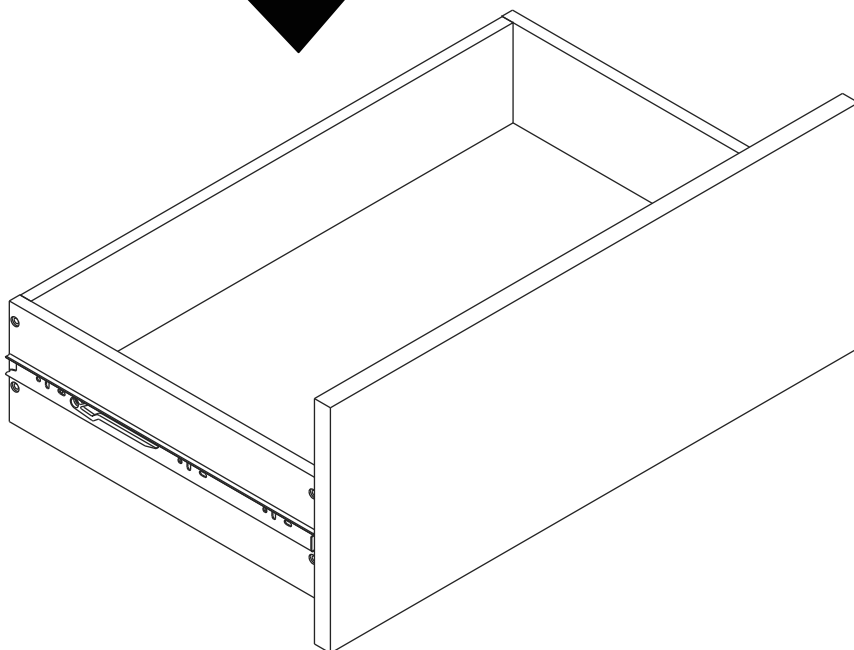

CALACATTA

Sideboard 145 cm.

CONNECT SYSTEM

The Standard for identifying which mounted safety fall protection fitting to use **Note : That children's products must be installed with all anti-falling fittings.**

■ Mounted fall protection fittings

■ Category : Cabinet with open doors

■ Category : Chest of drawers

■ Category : Sliding door cabinet / Open cabinet

HARDWARE

-BODY SET

x 14

x 14

8x35mm.

x 28

M4x40mm.

x 11

x 8

M4x16mm.

x 36

x 6