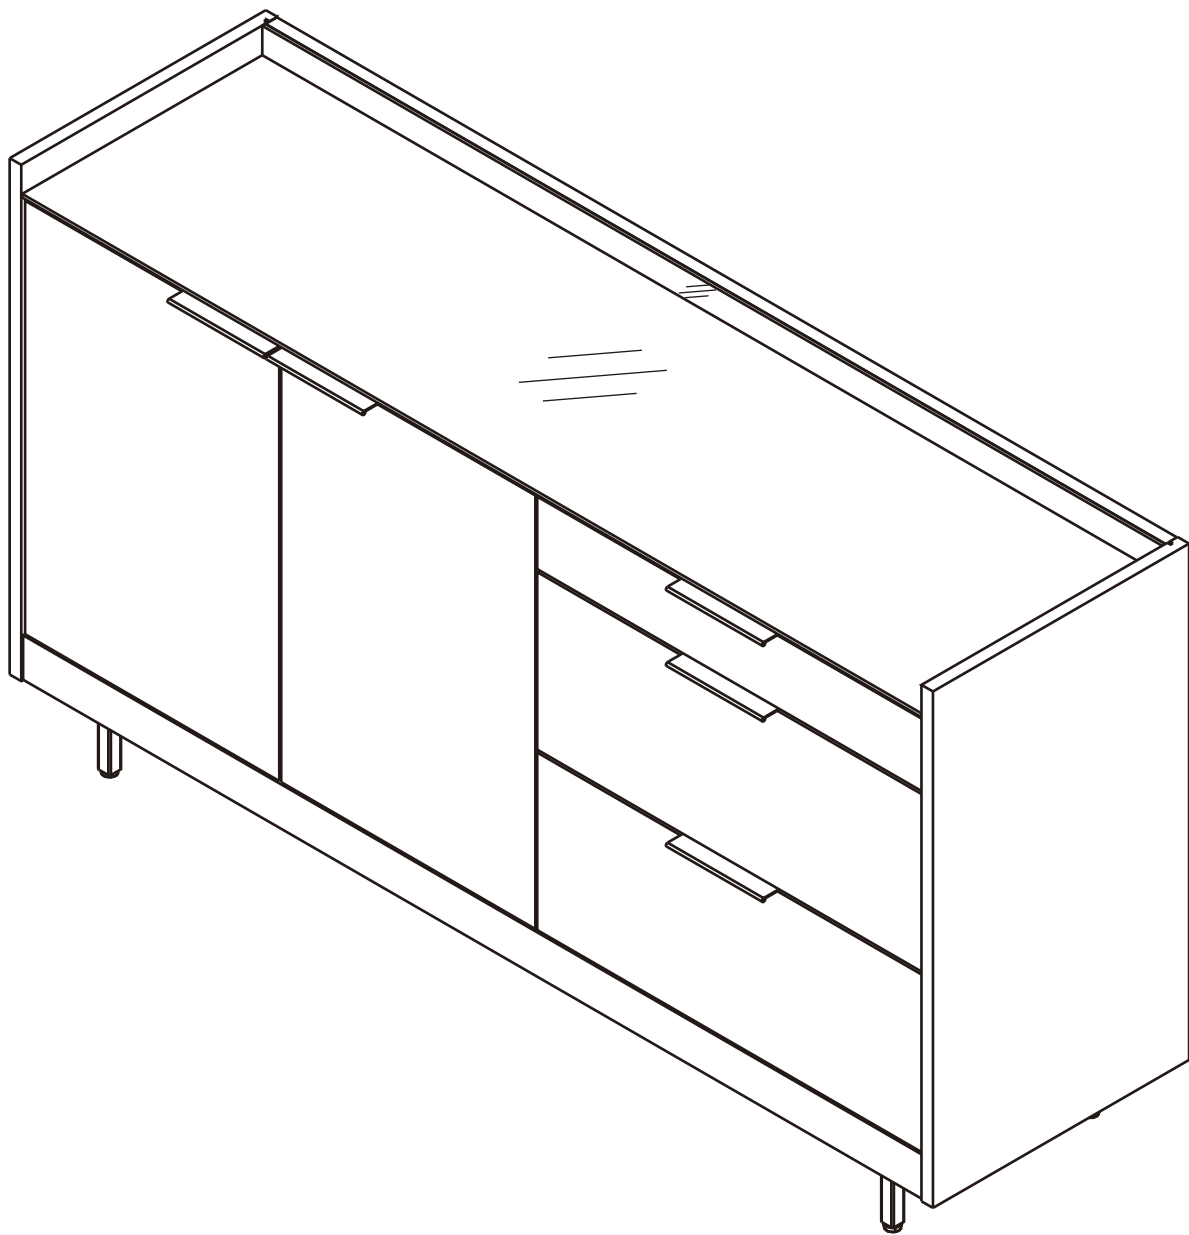

CALACATTA

Sideboard 145 cm.

CONNECT SYSTEM

The Standard for identifying which mounted safety fall protection fitting to use **Note : That children's products must be installed with all anti-falling fittings.**

■ Mounted fall protection fittings

■ Category : Cabinet with open doors

■ Category : Chest of drawers

■ Category : Sliding door cabinet / Open cabinet

HARDWARE

-BODY SET

x 14

x 14