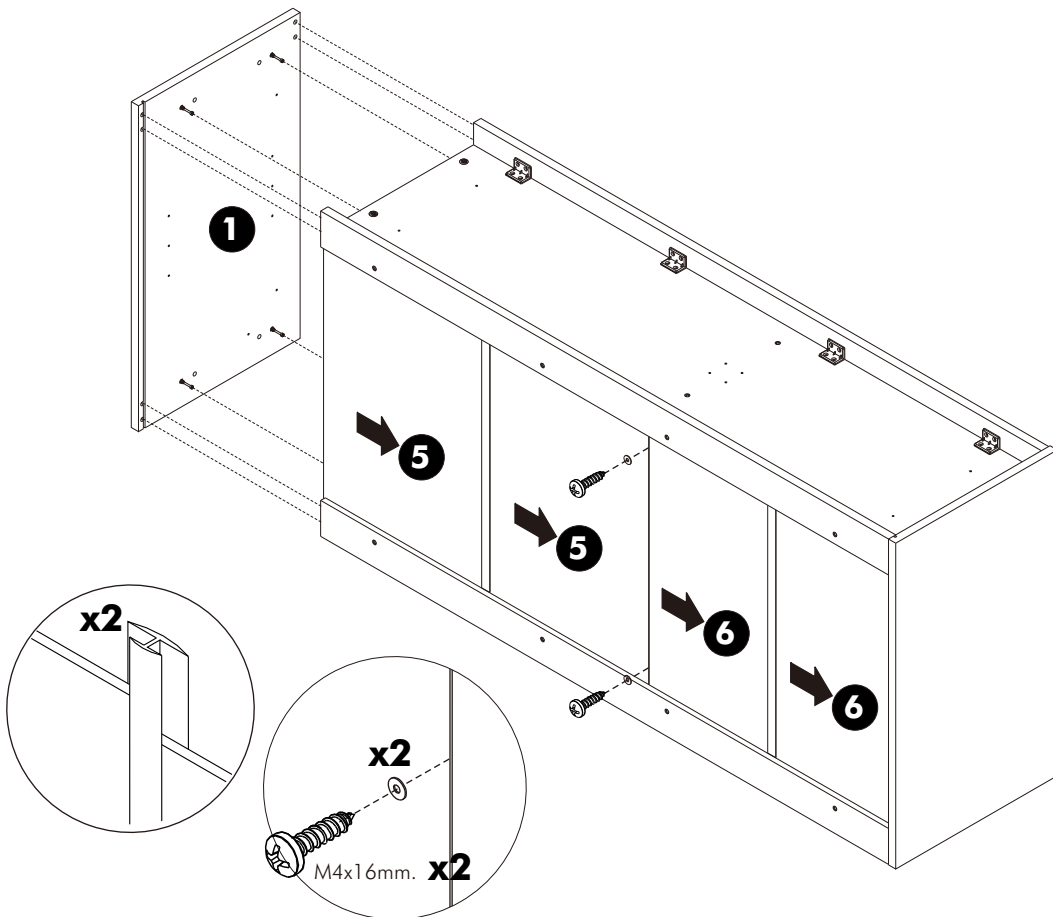

CALACATTA

Sideboard 145 cm.

CONNECT SYSTEM

The Standard for identifying which mounted safety fall protection fitting to use **Note : That children's products must be installed with all anti-falling fittings.**

x 6

x 1

-DOOR SET

(INSERT MOUNTING)

x 2

(HALF OVERLAY)

x 2

M4x16mm.

x 28

x 2

ASSEMBLY

-BODY SET

1.

2.

3.

4.

5.

6.

7.

8.

ASSEMBLY

-DRAWER SET

ASSEMBLY

-DOOR SET