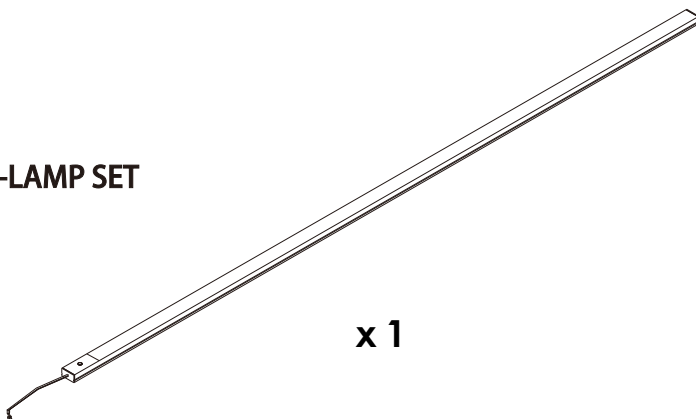

CALACATTA

Night Table 40 cm.

(R)

(L)

CONNECT SYSTEM

HARDWARE

-BODY SET

-DRAWER SET

-LAMP SET

ASSEMBLY

-DRAWER SET

1.

2.

3.

4.

Always close behind

5.

(R)

(L)

6.

7.

8.

| | | |
|---|---|---|
| 1 | SURFACE PROFILEMILKY 2500 mm. # 833.72.840 ตัดขนาด 880 มม. | 1 |
| 2 | LED 2043 12V/24W CW NO.833.73.123 (daylight) (5 M.) ตัดขนาด 800 มม. | 1 |
| 3 | END CAP PL.SILVC NO.833.72.852 | 1 |
| 4 | DIMMER 12V PL.SILVC # 833.89.113 | 1 |