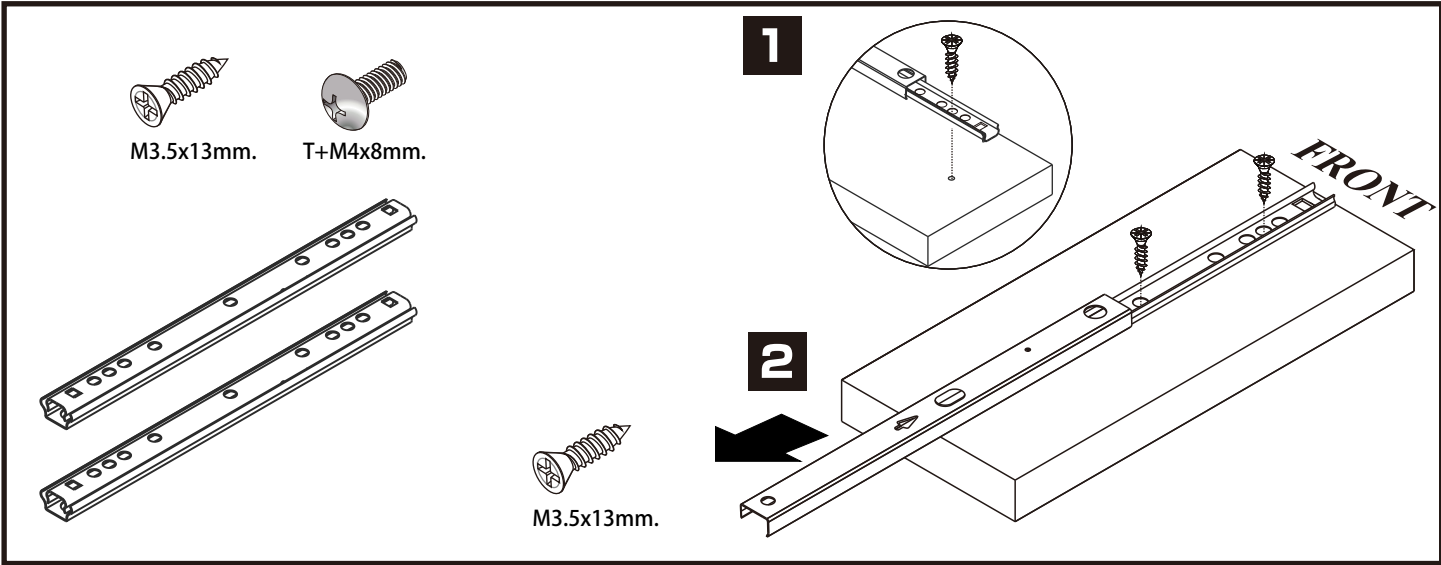

CALACATTA

Night Table 40 cm.

(R)

(L)

CONNECT SYSTEM

HARDWARE

-BODY SET

-DRAWER SET

-LAMP SET

ASSEMBLY

-DRAWER SET

1.

2.

3.

4.

Always close behind

5.

(R)

(L)

6.

7.

8.

| | | |
|---|---|---|
| 1 | SURFACE PROFILEMILKY 2500 mm. # 833.72.840 ตัดขนาด 880 มม. | 1 |
| 2 | LED 2043 12V/24W CW NO.833.73.123 (daylight) (5 M.) ตัดขนาด 800 มม. | 1 |
| 3 | END CAP PL.SILVC NO.833.72.852 | 1 |
| 4 | DIMMER 12V PL.SILVC # 833.89.113 | 1 |