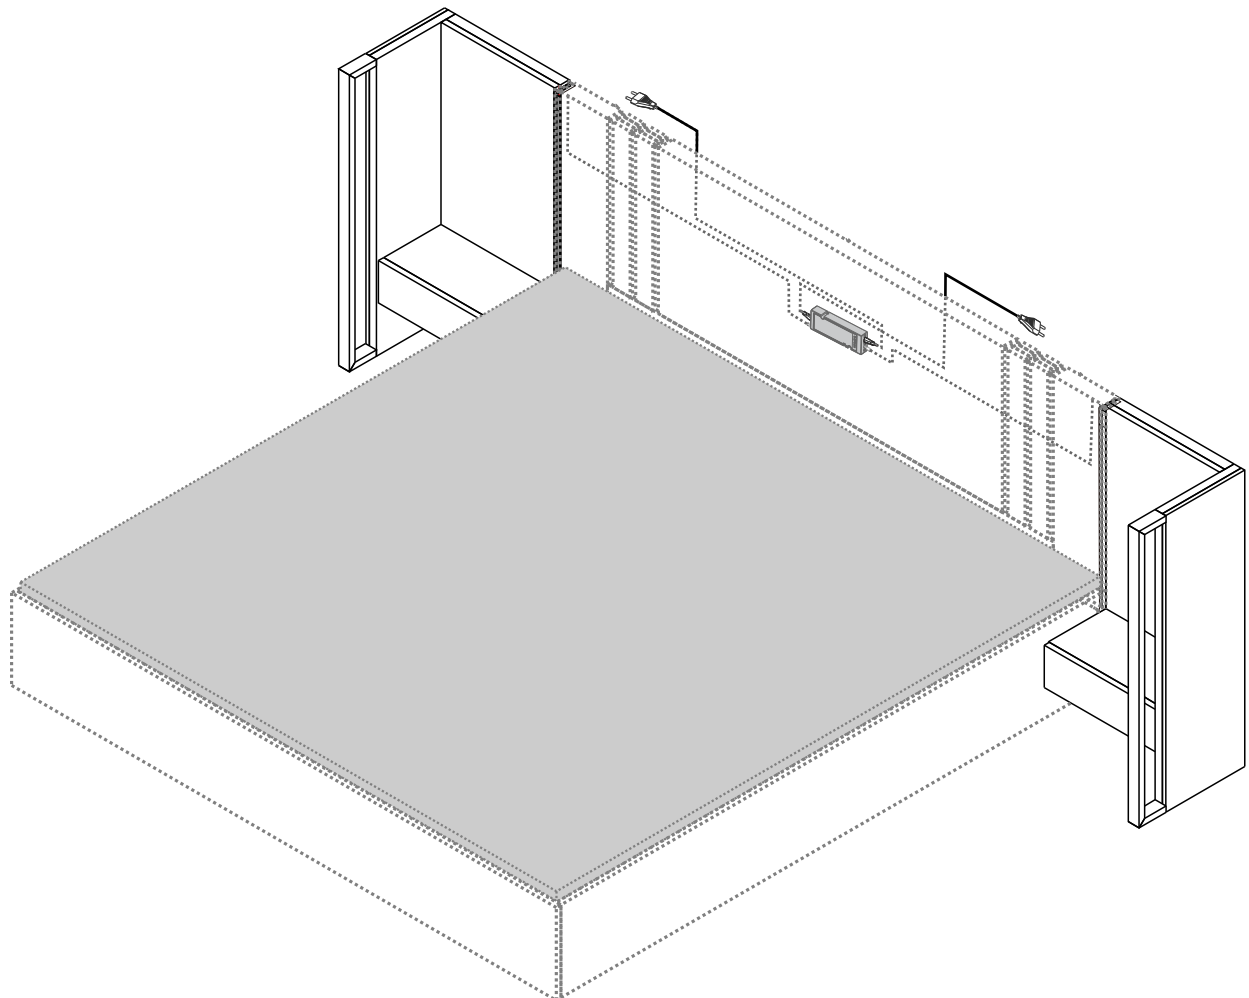

CALACATTA

Night Table 40 cm.

(R)

(L)

CONNECT SYSTEM

HARDWARE

-BODY SET

-DRAWER SET

5.

(R)

(L)

6.

7.

8.

| | | |
|---|---|---|
| 1 | SURFACE PROFILEMILKY 2500 mm. # 833.72.840 ตัดขนาด 880 มม. | 1 |
| 2 | LED 2043 12V/24W CW NO.833.73.123 (daylight) (5 M.) ตัดขนาด 800 มม. | 1 |
| 3 | END CAP PL.SILVC NO.833.72.852 | 1 |
| 4 | DIMMER 12V PL.SILVC # 833.89.113 | 1 |