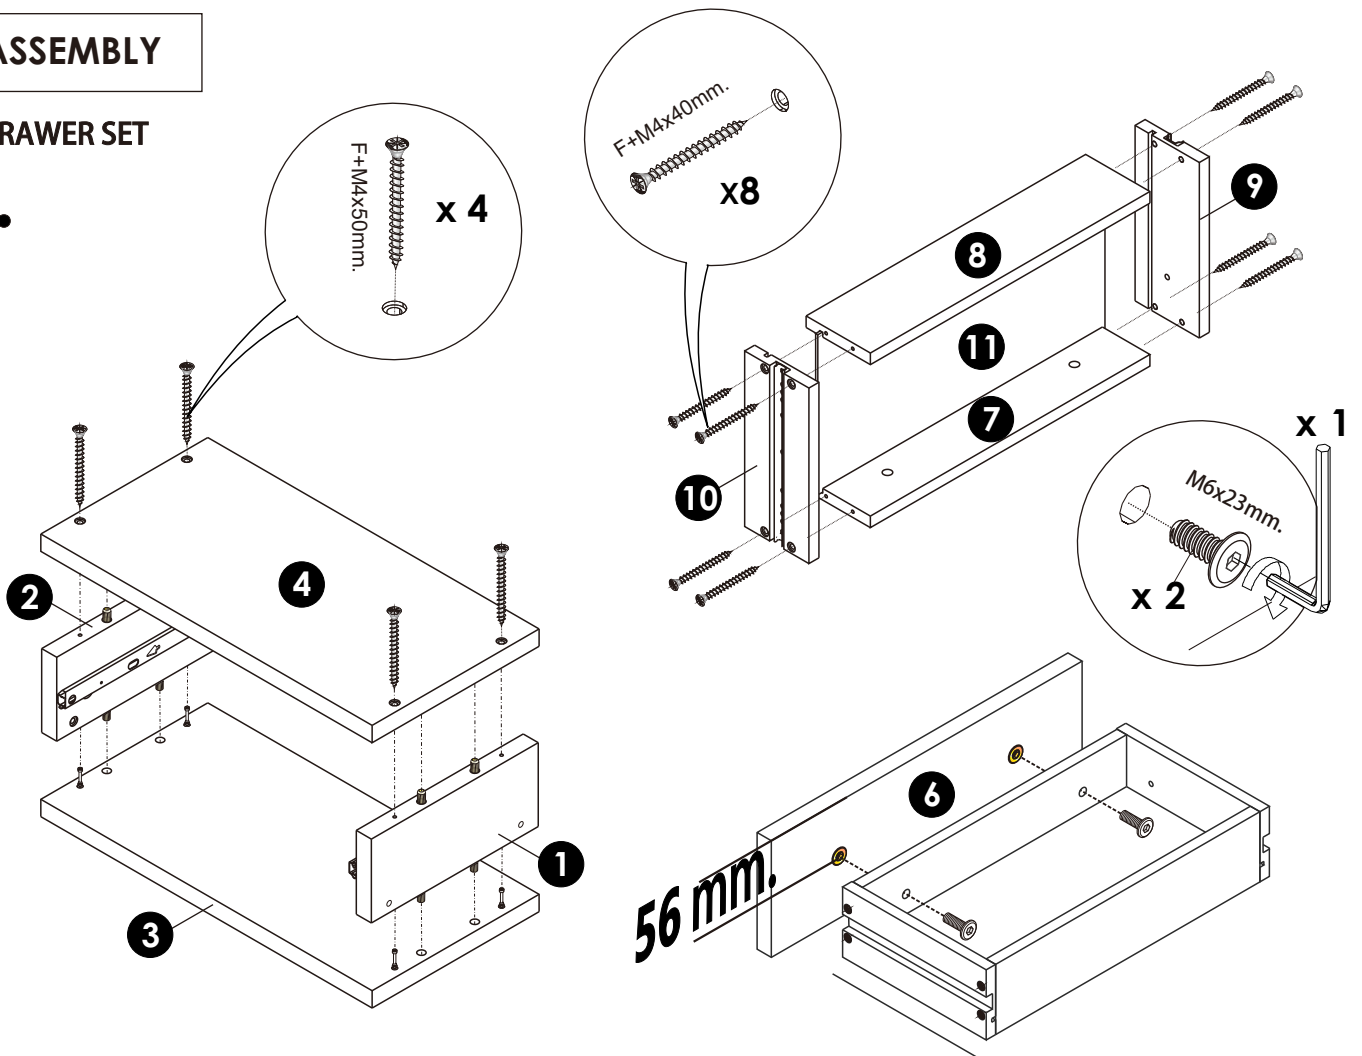

CALACATTA

Night Table 40 cm.

(R)

(L)

CONNECT SYSTEM

HARDWARE

-BODY SET

-DRAWER SET

-LAMP SET

ASSEMBLY

-DRAWER SET

1.

2.

3.

4.

Always close behind

5.

(R)

(L)

6.

7.

8.

| | | |
|---|---|---|
| 1 | SURFACE PROFILEMILKY 2500 mm. # 833.72.840 ตัดขนาด 880 มม. | 1 |
| 2 | LED 2043 12V/24W CW NO.833.73.123 (daylight) (5 M.) ตัดขนาด 800 มม. | 1 |
| 3 | END CAP PL.SILVC NO.833.72.852 | 1 |
| 4 | DIMMER 12V PL.SILVC # 833.89.113 | 1 |