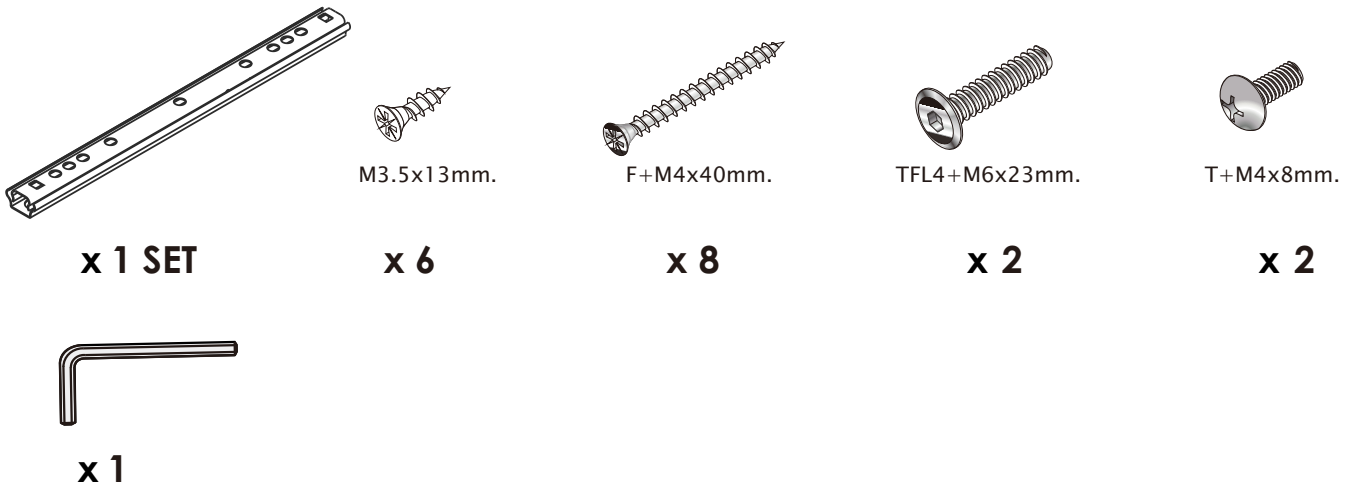

CALACATTA

Night Table 40 cm.

(R)

(L)

CONNECT SYSTEM

HARDWARE

-BODY SET

-DRAWER SET

-LAMP SET

ASSEMBLY

-DRAWER SET

1.

2.

3.

4.

Always close behind

5.

(R)

(L)

6.

7.

8.

| | | |
|---|---|---|
| 1 | SURFACE PROFILEMILKY 2500 mm. # 833.72.840 ตัดขนาด 880 มม. | 1 |
| 2 | LED 2043 12V/24W CW NO.833.73.123 (daylight) (5 M.) ตัดขนาด 800 มม. | 1 |
| 3 | END CAP PL.SILVC NO.833.72.852 | 1 |
| 4 | DIMMER 12V PL.SILVC # 833.89.113 | 1 |