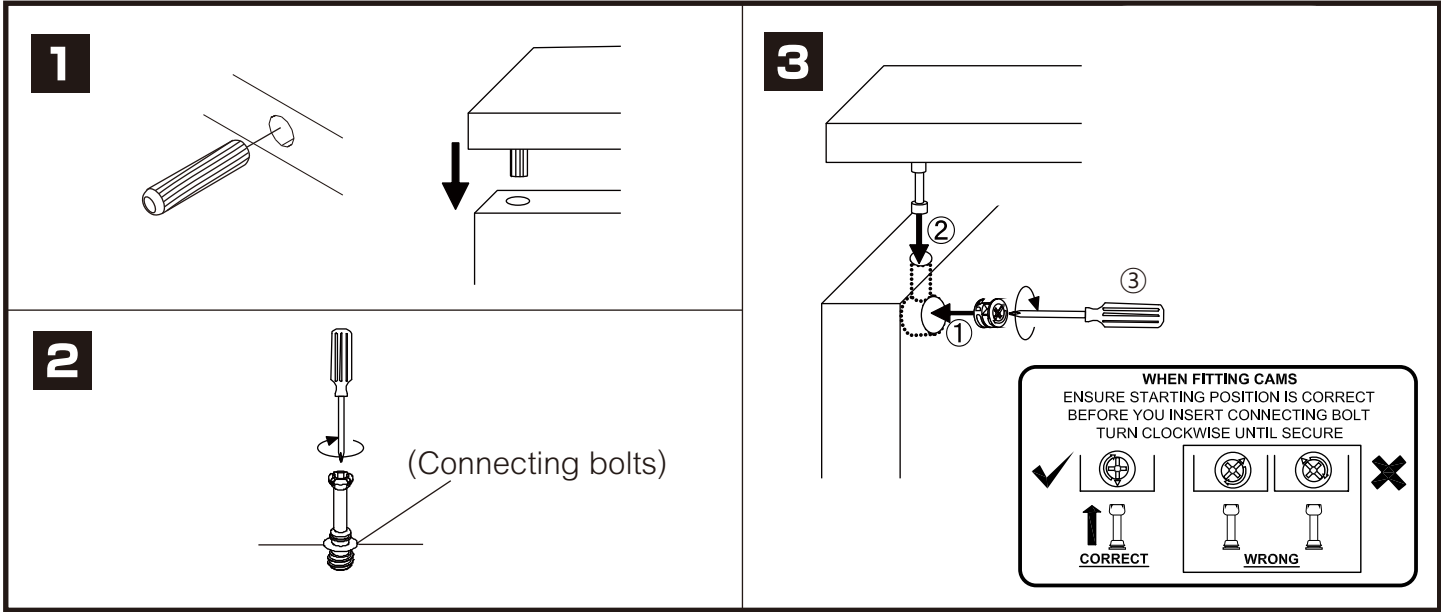

CALACATTA

Night Table 40 cm.

(R)

(L)

CONNECT SYSTEM

HARDWARE

-BODY SET

-DRAWER SET

-LAMP SET

ASSEMBLY

-DRAWER SET

1.

2.

3.

4.

Always close behind