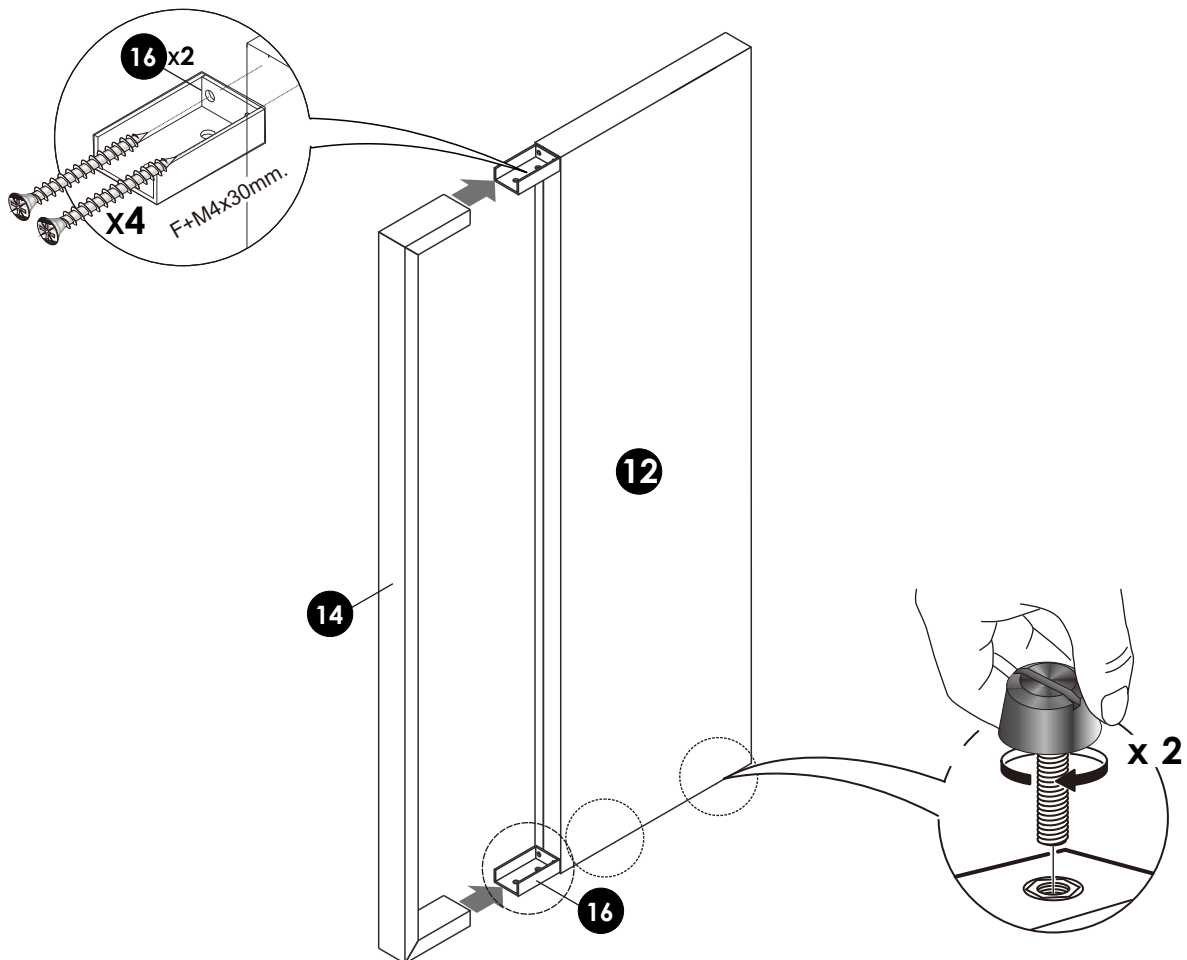

CALACATTA

Night Table 40 cm.

(R)

(L)

CONNECT SYSTEM

HARDWARE

-BODY SET

-DRAWER SET

-LAMP SET

ASSEMBLY

-DRAWER SET

1.

2.

3.

4.

Always close behind

5.

(R)

(L)

6.

7.

8.

| | | |
|---|---|---|
| 1 | SURFACE PROFILEMILKY 2500 mm. # 833.72.840 ตัดขนาด 880 มม. | 1 |
| 2 | LED 2043 12V/24W CW NO.833.73.123 (daylight) (5 M.) ตัดขนาด 800 มม. | 1 |
| 3 | END CAP PL.SILVC NO.833.72.852 | 1 |
| 4 | DIMMER 12V PL.SILVC # 833.89.113 | 1 |