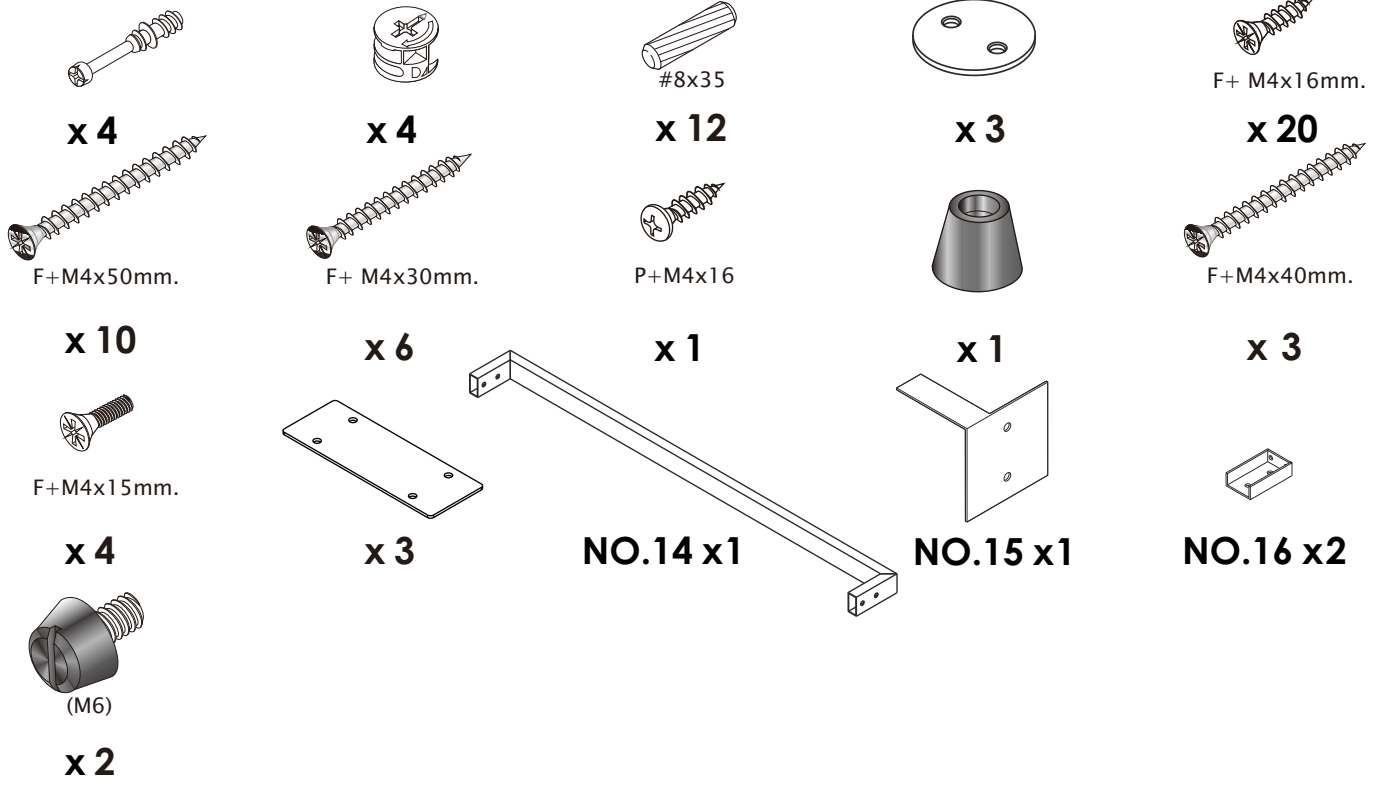

CALACATTA

Night Table 40 cm.

(R)

(L)

CONNECT SYSTEM

HARDWARE

-BODY SET

-DRAWER SET

-LAMP SET

ASSEMBLY

-DRAWER SET

1.

2.

3.

4.

Always close behind

5.

(R)

(L)

6.

7.

8.

| | | |
|---|---|---|
| 1 | SURFACE PROFILEMILKY 2500 mm. # 833.72.840 ตัดขนาด 880 มม. | 1 |
| 2 | LED 2043 12V/24W CW NO.833.73.123 (daylight) (5 M.) ตัดขนาด 800 มม. | 1 |
| 3 | END CAP PL.SILVC NO.833.72.852 | 1 |
| 4 | DIMMER 12V PL.SILVC # 833.89.113 | 1 |