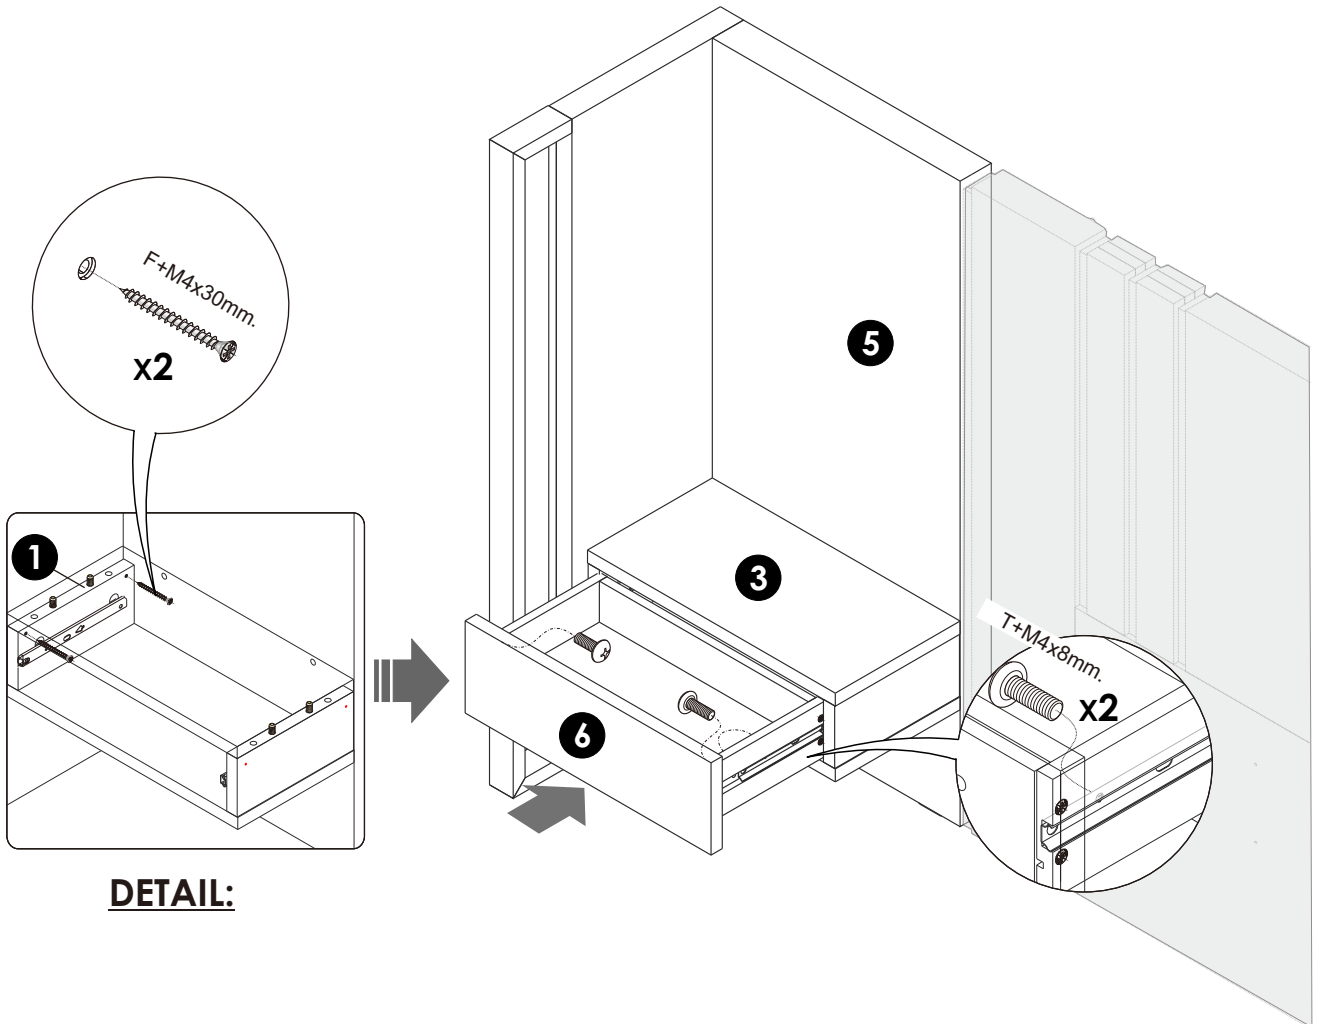

CALACATTA

Night Table 40 cm.

(R)

(L)

CONNECT SYSTEM

HARDWARE

-BODY SET

-DRAWER SET

-LAMP SET

ASSEMBLY

-DRAWER SET

1.

2.

3.

4.

Always close behind

5.

(R)

(L)

6.

7.

8.

| | | |
|---|---|---|
| 1 | SURFACE PROFILEMILKY 2500 mm. # 833.72.840 ตัดขนาด 880 มม. | 1 |
| 2 | LED 2043 12V/24W CW NO.833.73.123 (daylight) (5 M.) ตัดขนาด 800 มม. | 1 |
| 3 | END CAP PL.SILVC NO.833.72.852 | 1 |
| 4 | DIMMER 12V PL.SILVC # 833.89.113 | 1 |