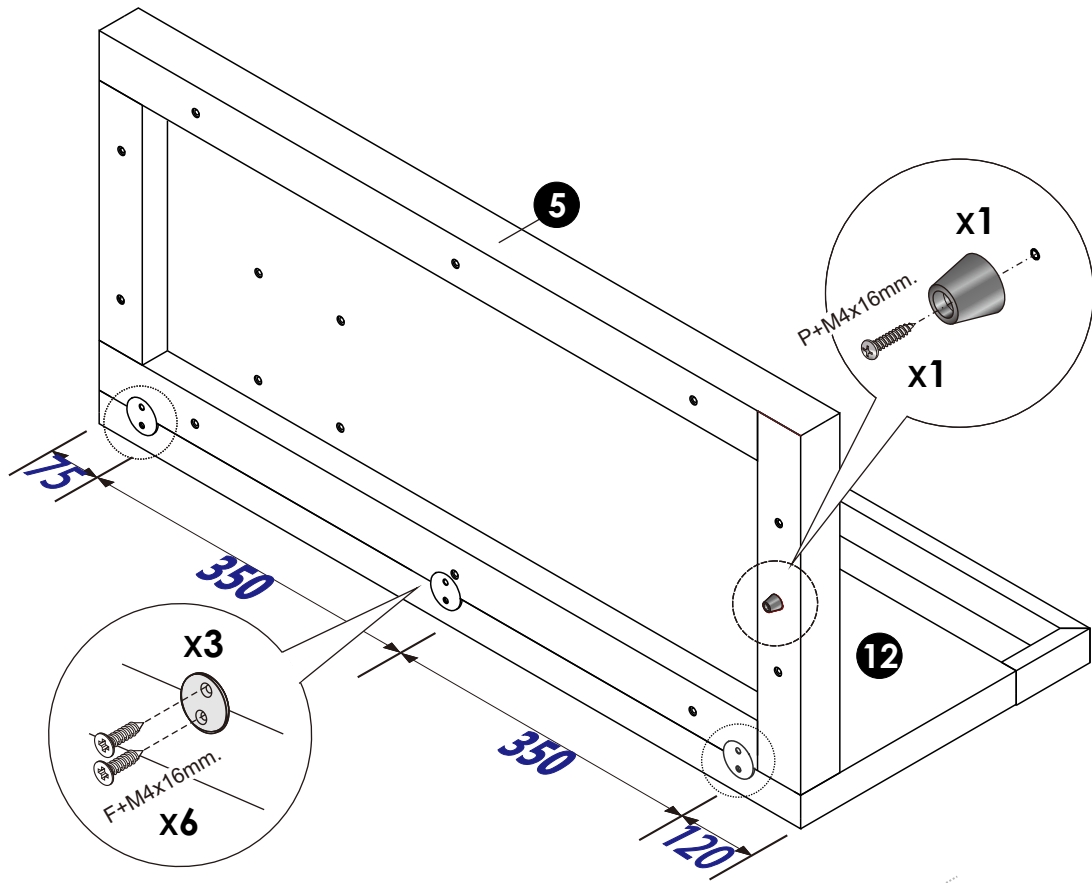

CALACATTA

Night Table 40 cm.

(R)

(L)

CONNECT SYSTEM

HARDWARE

-BODY SET

-DRAWER SET

-LAMP SET

ASSEMBLY

-DRAWER SET

1.

2.

3.

4.

Always close behind

5.

(R)

(L)

6.

7.

8.

| | | |
|---|---|---|
| 1 | SURFACE PROFILEMILKY 2500 mm. # 833.72.840 ตัดขนาด 880 มม. | 1 |
| 2 | LED 2043 12V/24W CW NO.833.73.123 (daylight) (5 M.) ตัดขนาด 800 มม. | 1 |
| 3 | END CAP PL.SILVC NO.833.72.852 | 1 |
| 4 | DIMMER 12V PL.SILVC # 833.89.113 | 1 |