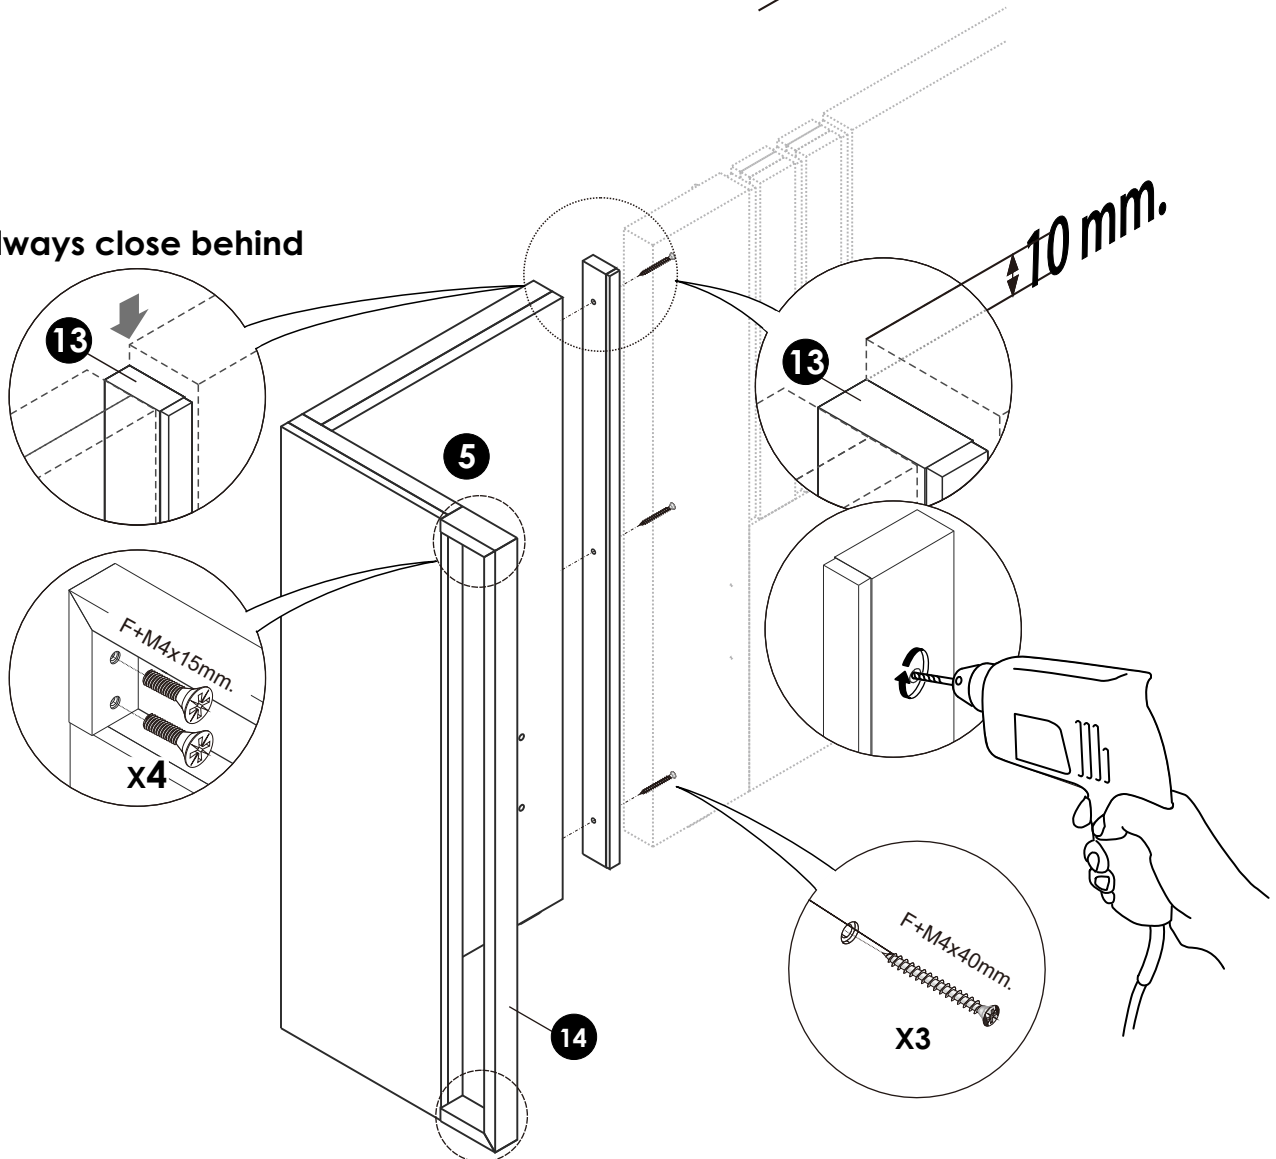

CALACATTA

Night Table 40 cm.

(R)

(L)

CONNECT SYSTEM

HARDWARE

-BODY SET

-DRAWER SET

-LAMP SET

ASSEMBLY

-DRAWER SET

1.

2.

3.

4.

Always close behind

5.

(R)

(L)

6.

7.

8.

| | | |
|---|---|---|
| 1 | SURFACE PROFILEMILKY 2500 mm. # 833.72.840 ตัดขนาด 880 มม. | 1 |
| 2 | LED 2043 12V/24W CW NO.833.73.123 (daylight) (5 M.) ตัดขนาด 800 มม. | 1 |
| 3 | END CAP PL.SILVC NO.833.72.852 | 1 |
| 4 | DIMMER 12V PL.SILVC # 833.89.113 | 1 |