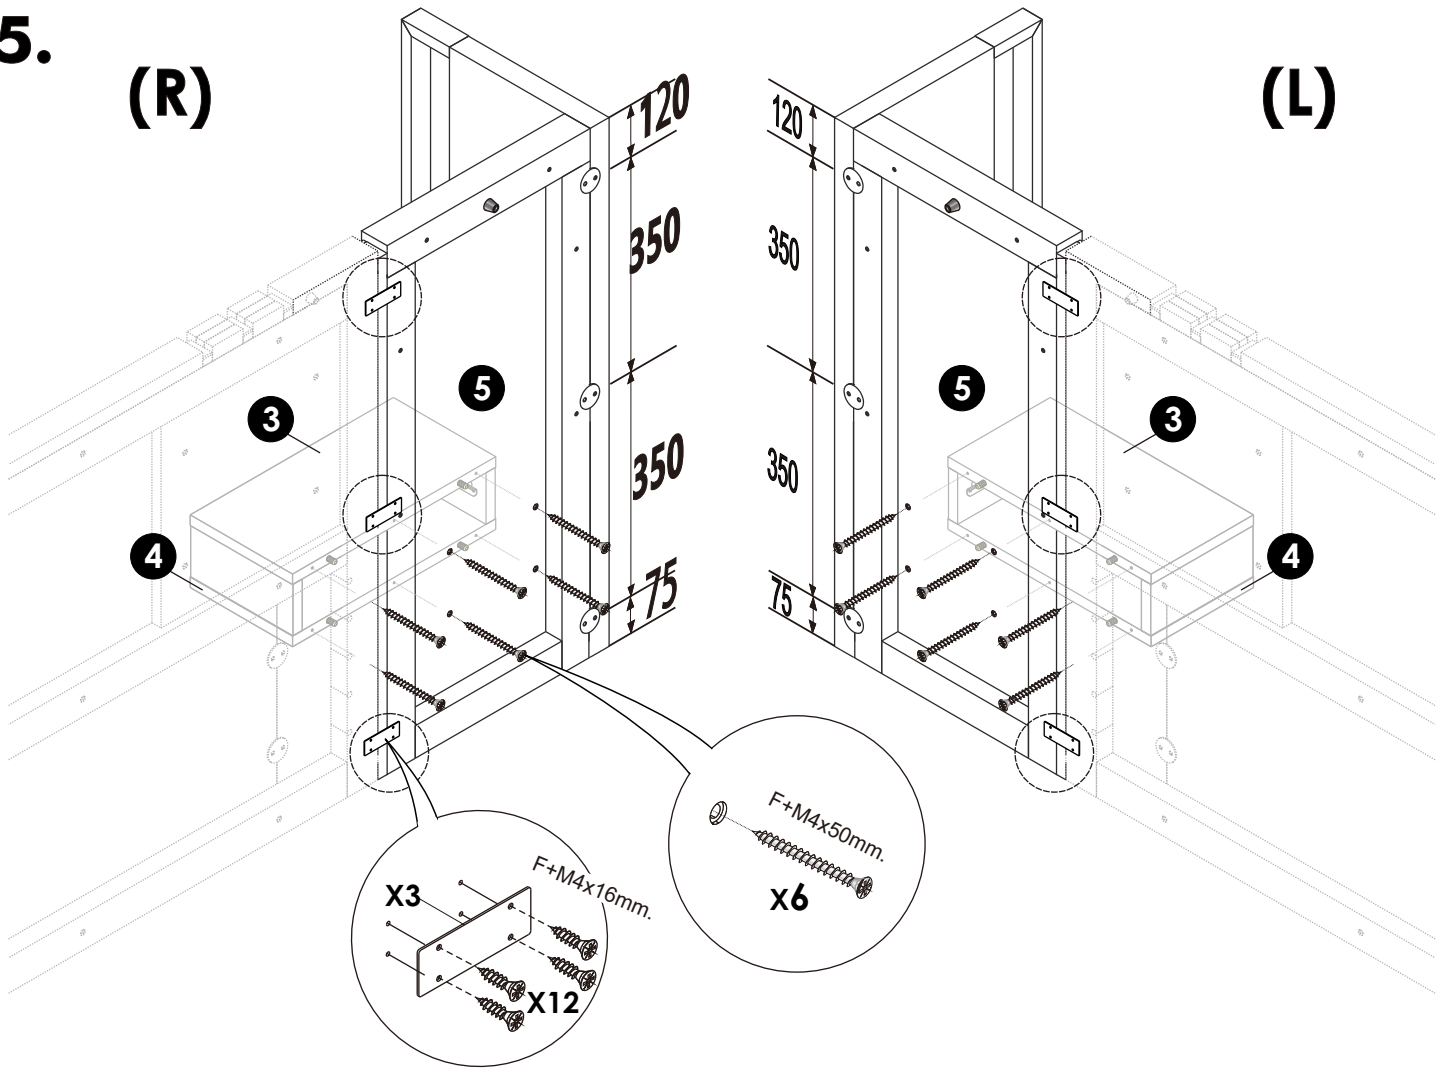

CALACATTA

Night Table 40 cm.

(R)

(L)

CONNECT SYSTEM

HARDWARE

-BODY SET

-DRAWER SET

-LAMP SET

ASSEMBLY

-DRAWER SET

1.

2.

3.

4.

Always close behind

5.

(R)

(L)

6.

7.

8.

| | | |
|---|---|---|
| 1 | SURFACE PROFILEMILKY 2500 mm. # 833.72.840 ตัดขนาด 880 มม. | 1 |
| 2 | LED 2043 12V/24W CW NO.833.73.123 (daylight) (5 M.) ตัดขนาด 800 มม. | 1 |
| 3 | END CAP PL.SILVC NO.833.72.852 | 1 |
| 4 | DIMMER 12V PL.SILVC # 833.89.113 | 1 |