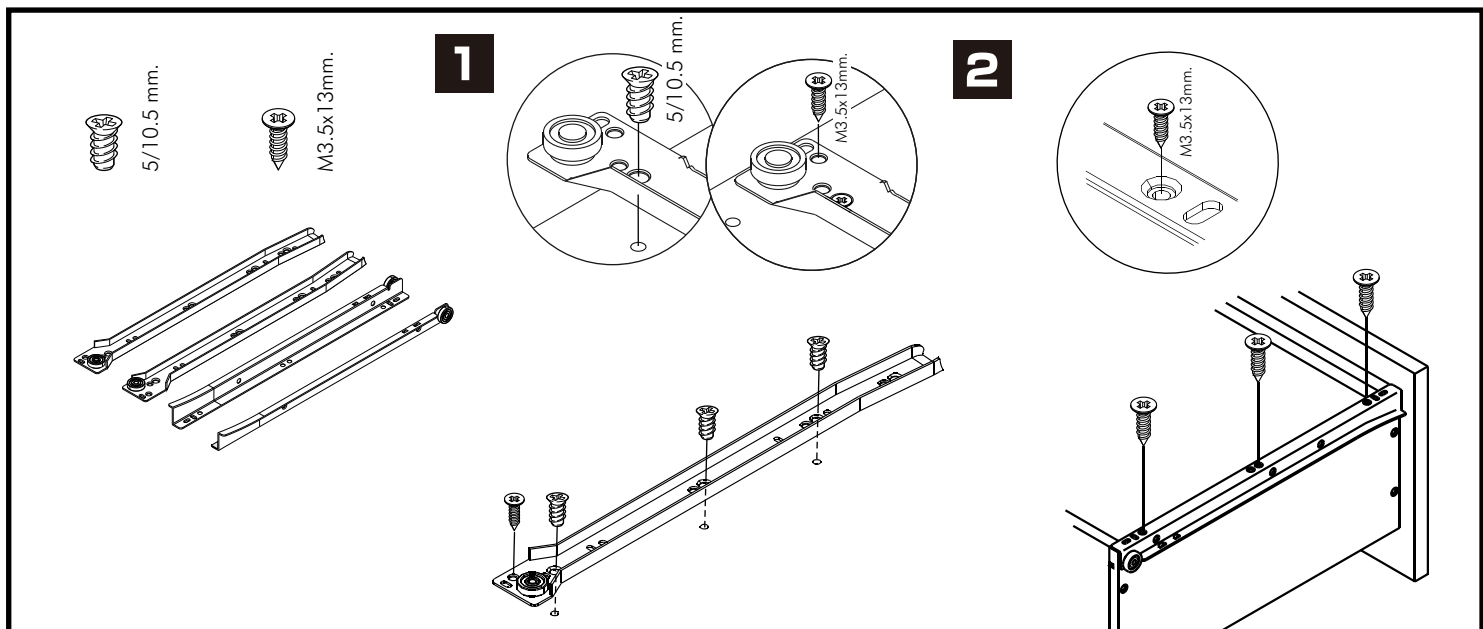

DARVIN

Working table 120 cm.

CONNECT SYSTEM

HARDWARE

-BODY SET

x 8

x 8

8x35
x 22

Mx4x35mm.
x 8

M6x15mm.
x 13

M6
x 13

M4x40mm.
x 8

M6
x 1

No.10
x 1

x 1

-DRAWER SET

x 2 Set

EURO SCREW
x 12

M3.5x13mm.
x 16

M4x40mm.
x 16

M6x23mm.
x 4

ASSEMBLY

-BODY SET

1.

2.

3.

4.

ASSEMBLY

-DRAWER SET