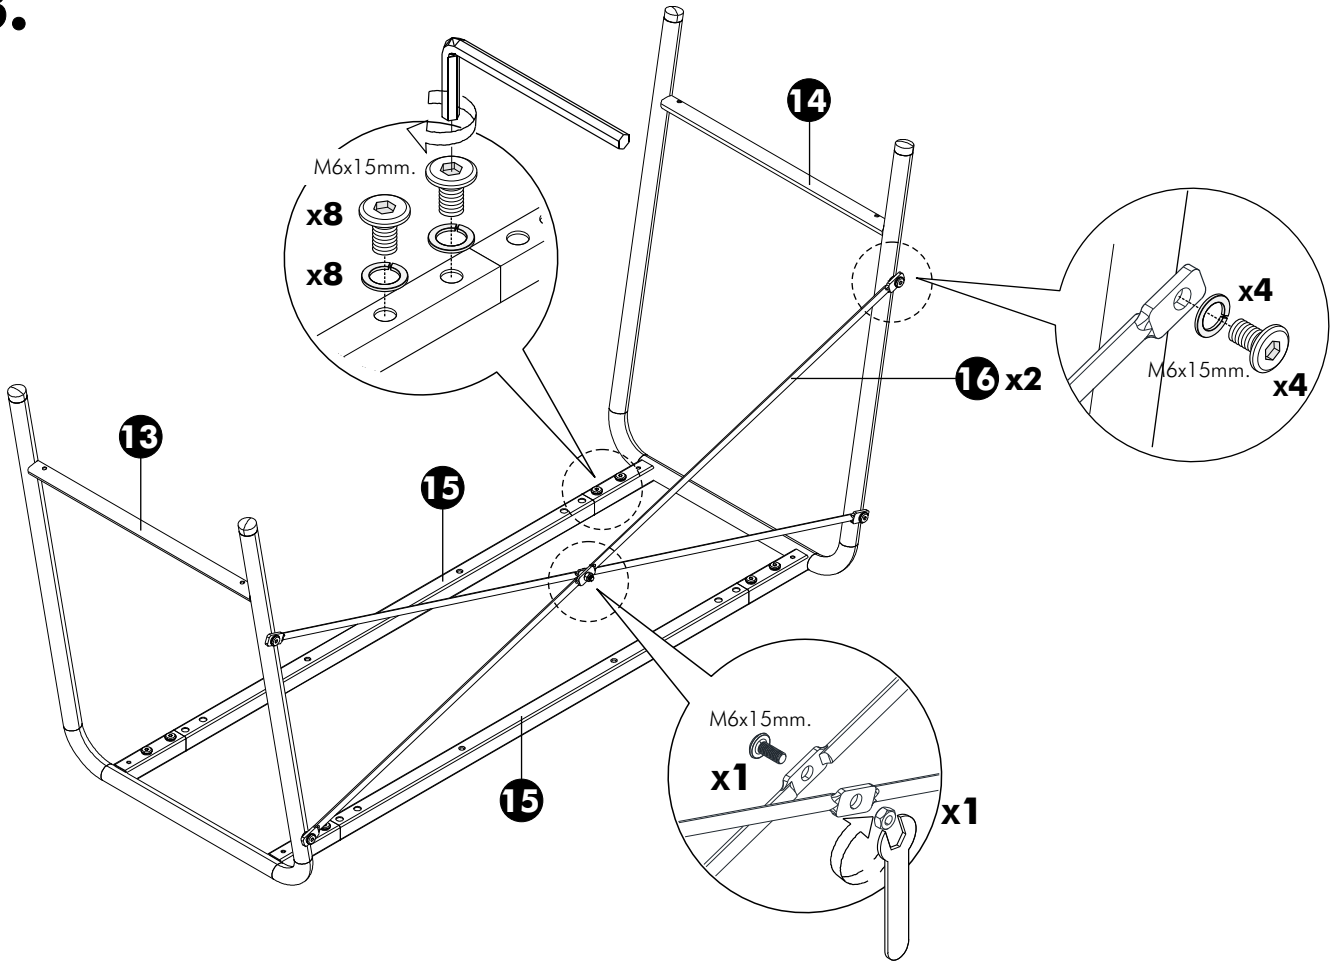

DARVIN

Working table 120 cm.

CONNECT SYSTEM

HARDWARE

-BODY SET

x 8

x 8

8x35
x 22

Mx4x35mm.
x 8

M6x15mm.
x 13

M6
x 13

M4x40mm.
x 8

M6
x 1

No.10
x 1

x 1

-DRAWER SET

x 2 Set

EURO SCREW
x 12

M3.5x13mm.
x 16

M4x40mm.
x 16

M6x23mm.
x 4

ASSEMBLY

-BODY SET

1.

2.

3.

4.

ASSEMBLY

-DRAWER SET