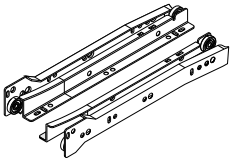

DARVIN

Working table 120 cm.

CONNECT SYSTEM

HARDWARE

-BODY SET

x 8

x 8

8x35
x 22

Mx4x35mm.
x 8

M6x15mm.
x 13

M6
x 13

M4x40mm.
x 8

M6
x 1

No.10
x 1

x 1

-DRAWER SET

x 2 Set

EURO SCREW
x 12

M3.5x13mm.
x 16

M4x40mm.
x 16

M6x23mm.
x 4

ASSEMBLY

-BODY SET

1.