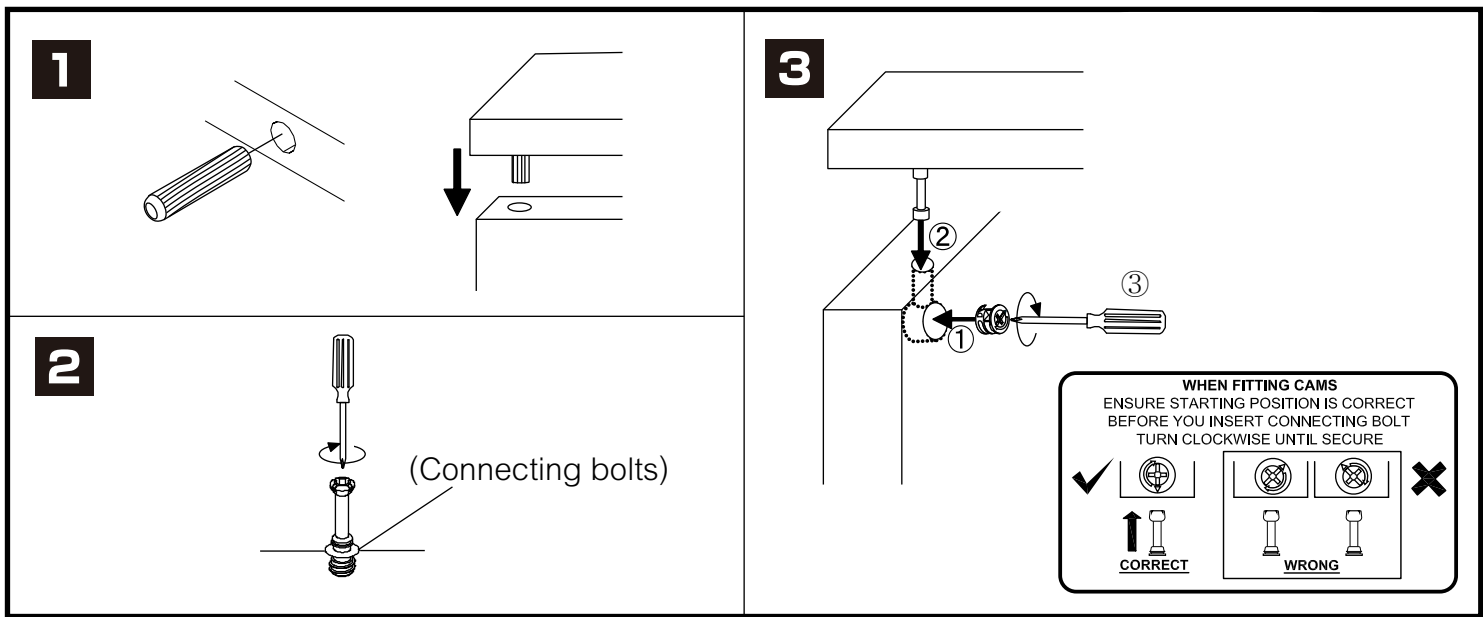

DARVIN

Working table 120 cm.

CONNECT SYSTEM

HARDWARE

-BODY SET

x 8

x 8

8x35
x 22

Mx4x35mm.
x 8

M6x15mm.
x 13

M6
x 13

M4x40mm.
x 8

M6
x 1

No.10
x 1

x 1

-DRAWER SET

x 2 Set

EURO SCREW
x 12

M3.5x13mm.
x 16

M4x40mm.
x 16

M6x23mm.
x 4

ASSEMBLY

-BODY SET

1.