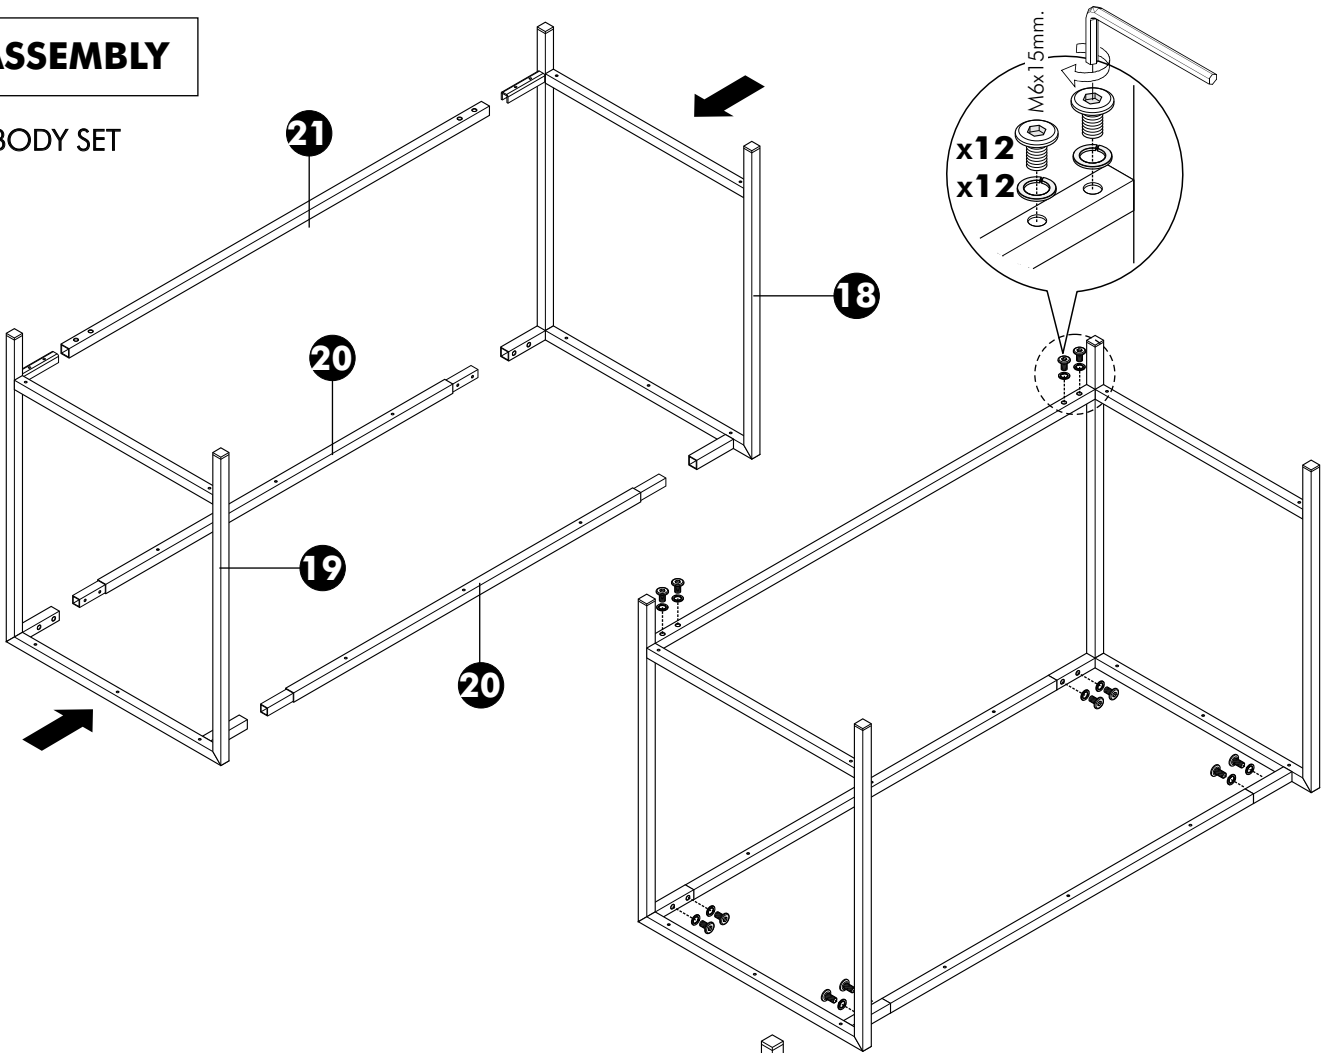

KEEV

Working table 120 cm.

CONNECT SYSTEM

HARDWARE

-BODY SET

x 6

x 6

8x35
x 12

M6
x 1

No.10
x 1

x 2

-DRAWER SET

x 2 Set

EURO SCREW
x 12

M3.5x13mm.
x 16

M4x40mm.
x 20

M6x23mm.
x 6

x 4

ASSEMBLY

-BODY SET

1.

2.

3.

4.