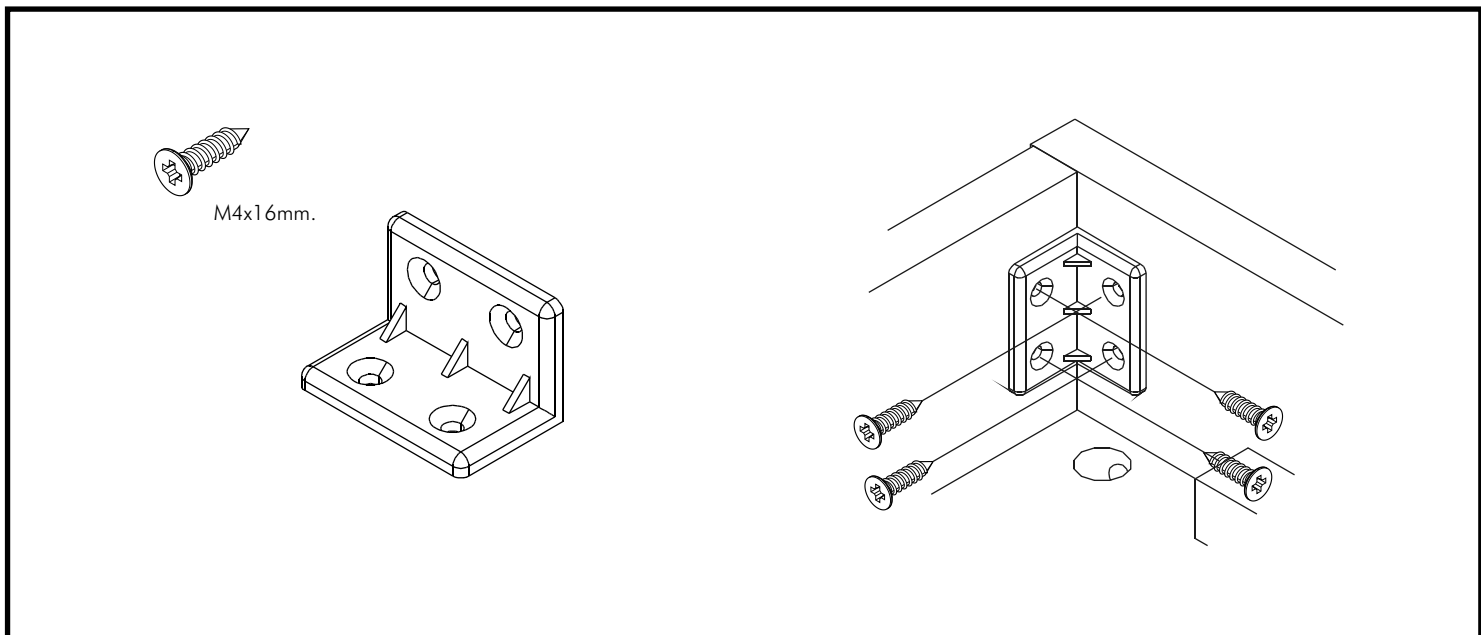

KEEV

Working table 120 cm.

CONNECT SYSTEM

HARDWARE

-BODY SET

x 6

x 6

8x35
x 12

M6
x 1

No.10
x 1

x 2

-DRAWER SET

x 2 Set

EURO SCREW
x 12

M3.5x13mm.
x 16

M4x40mm.
x 20

M6x23mm.
x 6

x 4

ASSEMBLY

-BODY SET

1.

2.

3.

4.