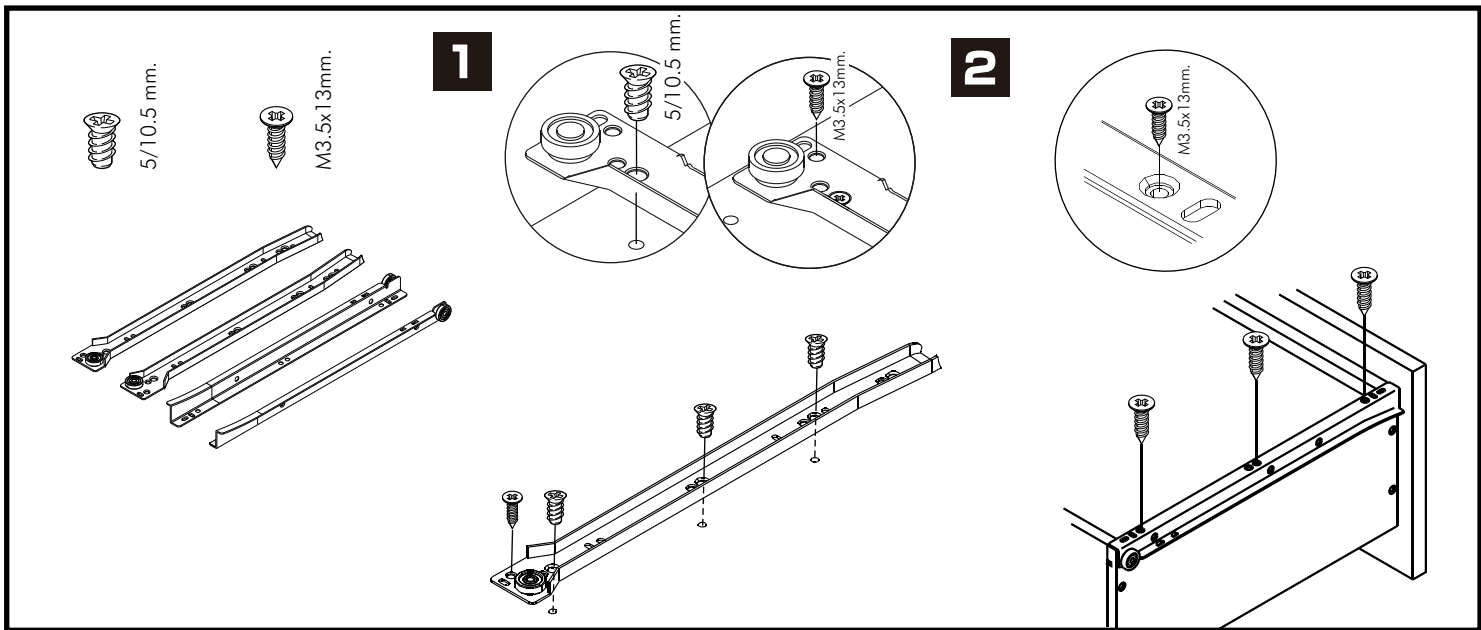

KEEV

Working table 120 cm.

CONNECT SYSTEM

HARDWARE

-BODY SET

x 6

x 6

8x35
x 12

M4x35mm.
x 16

M6x15mm.
x 17

M6x55mm.
x 4

M6
x 17

x 4

M4x16mm.
x 20

M4x40mm.
x 6

x 1

M6
x 1

No.10
x 1

x 2

-DRAWER SET

x 2 Set

EURO SCREW
x 12

M3.5x13mm.
x 16

M4x40mm.
x 20

M6x23mm.
x 6

x 4

ASSEMBLY

-BODY SET

1.

2.

3.

4.