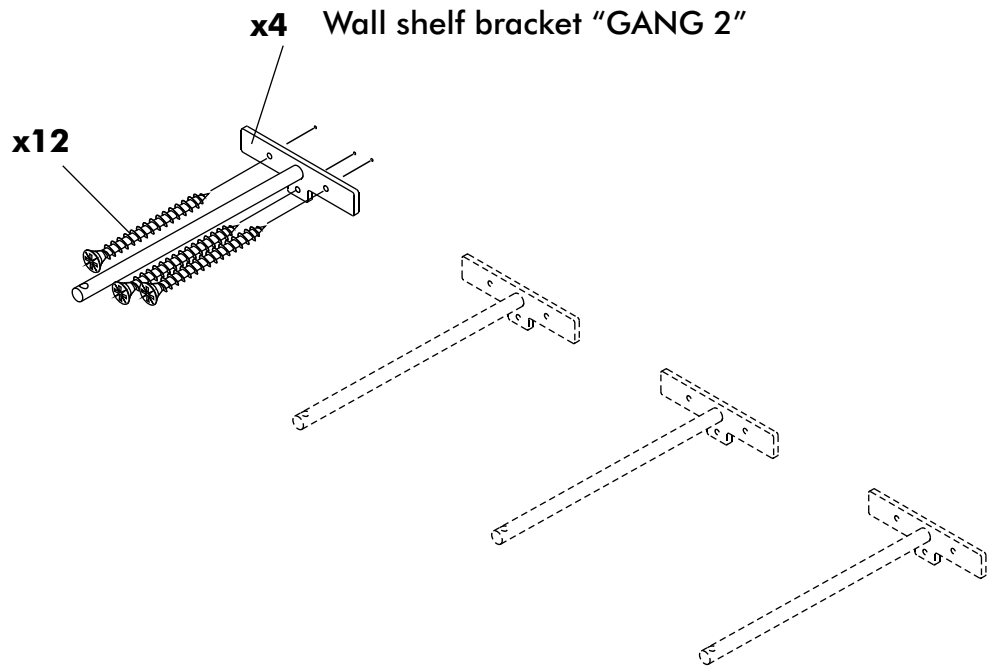

ITALIVING

Thick Shelf 180

HARDWARE

x 1

M4x16mm.

x 2

x 4

M4x30mm.

x 16

M4x45mm.

x 4

1.

2.

3.

4. FOR Tv cabinet 90+Tv cabinet 90

4. FOR Tv wall cabinet 90+Tv wall cabinet 90