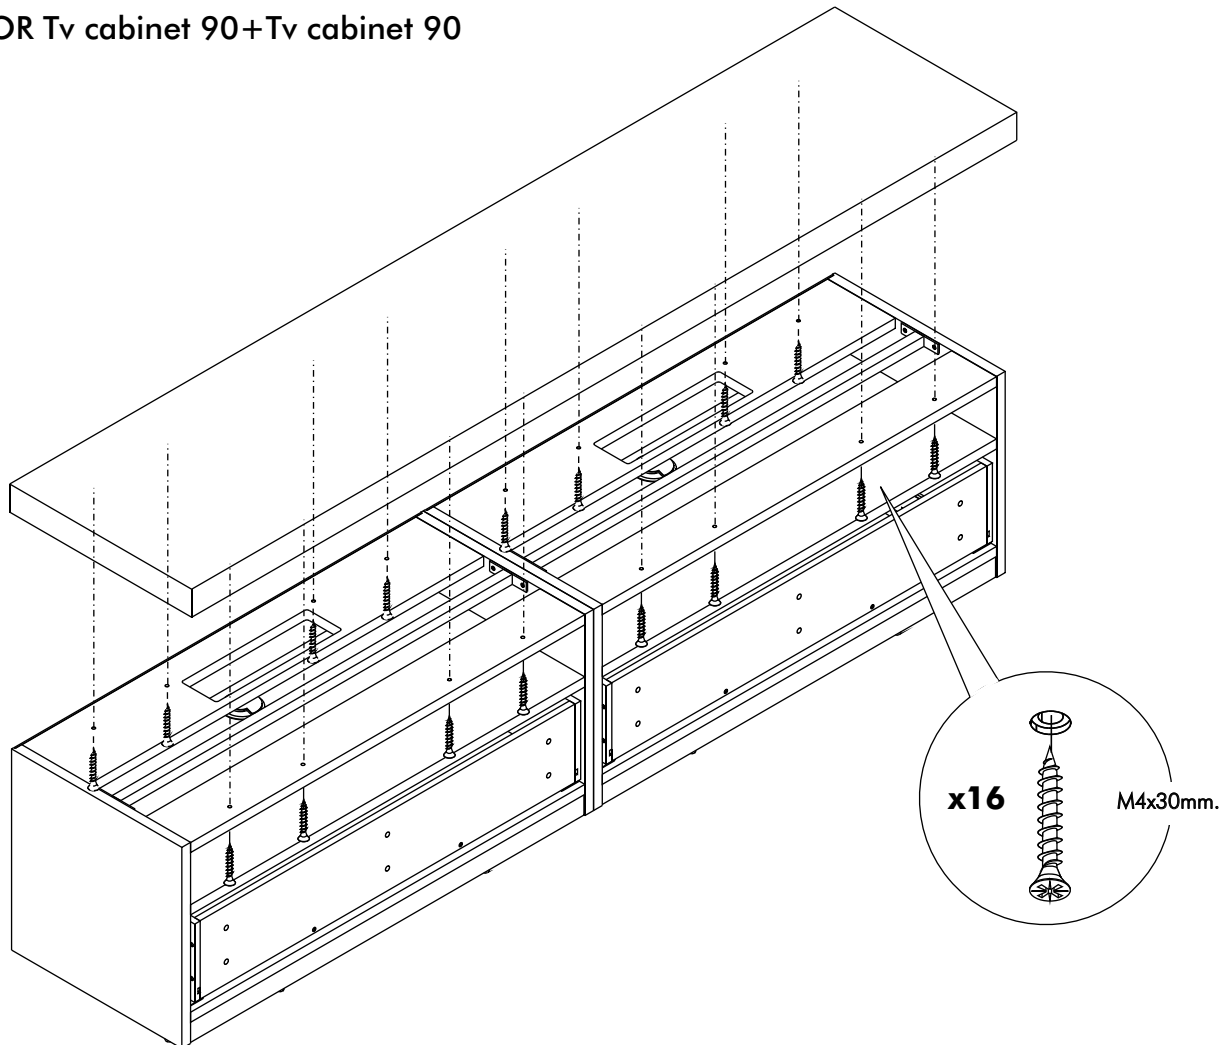

ITALIVING

Thick Shelf 180

HARDWARE

x 1

M4x16mm.

x 2

x 4

M4x30mm.

x 16

M4x45mm.

x 4

1.

2.

3.

4. FOR Tv cabinet 90+Tv cabinet 90

4. FOR Tv wall cabinet 90+Tv wall cabinet 90