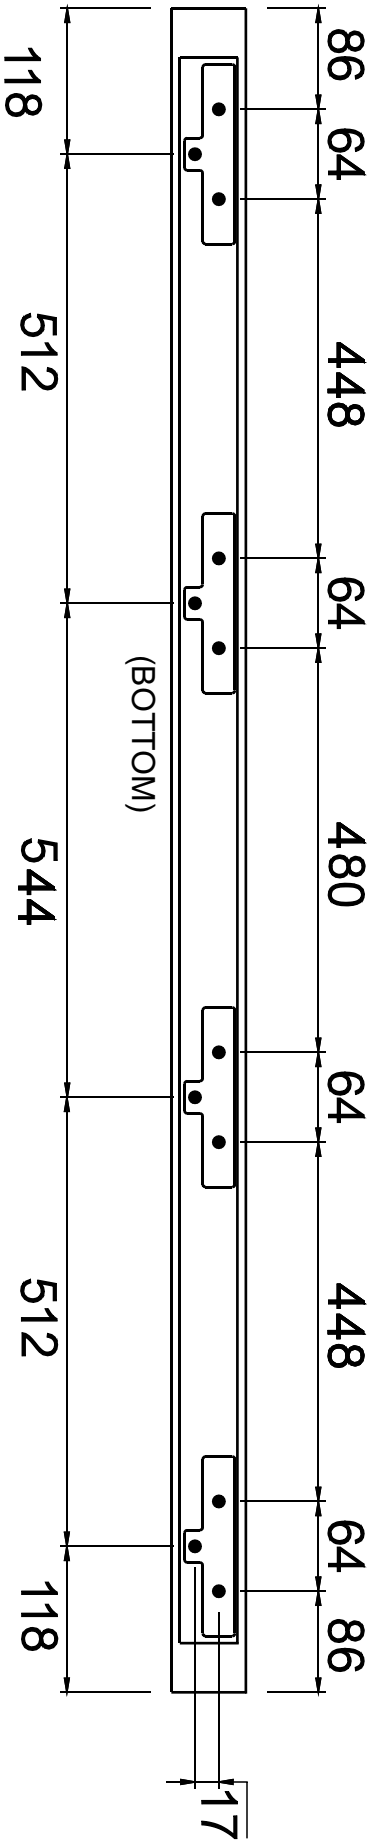

ITALIVING

Thick Shelf 180

HARDWARE

x 1

M4x16mm.

x 2

x 4

M4x30mm.

x 16

M4x45mm.

x 4

1.

2.

3.

4. FOR Tv cabinet 90+Tv cabinet 90

4. FOR Tv wall cabinet 90+Tv wall cabinet 90