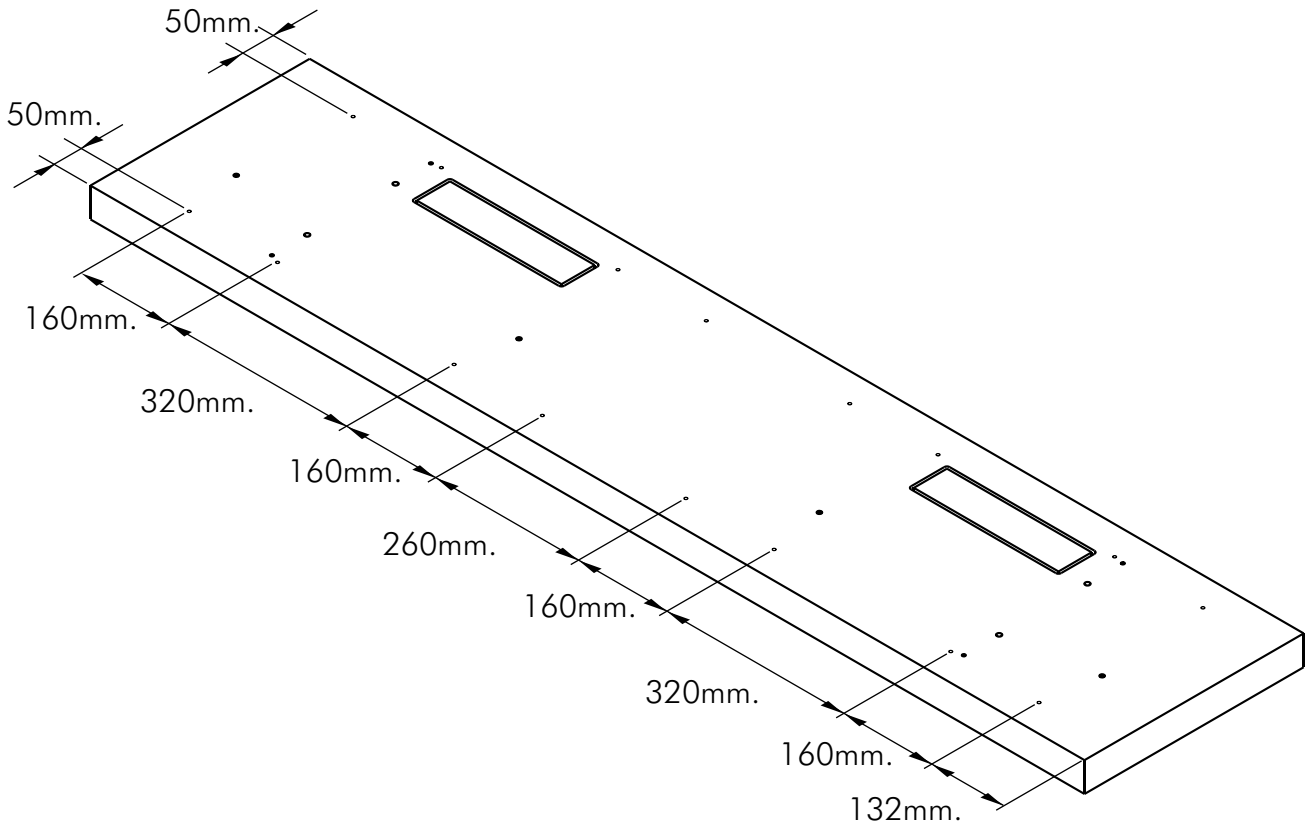

ITALIVING

Thick Shelf 180

HARDWARE

x 1

M4x16mm.

x 2

x 4

M4x30mm.

x 16

M4x45mm.

x 4

1.

2.

3.

4. FOR Tv cabinet 90+Tv cabinet 90

4. FOR Tv wall cabinet 90+Tv wall cabinet 90