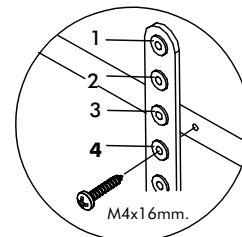

CRARARA

High cabinet 60 Cm.

CONNECT SYSTEM

1

3

2

(Connecting bolts)

WHEN FITTING CAMS
 ENSURE STARTING POSITION IS CORRECT
 BEFORE YOU INSERT CONNECTING BOLT
 TURN CLOCKWISE UNTIL SECURE

✓				✗
	CORRECT	WRONG		

M4x16mm.

M4x16mm.

DOOR PANEL

CONNECT SYSTEM

HARDWARE

-BODY SET

x 20

x 20

8x35mm.

x 40

M4x16mm.

x 40

x 6

M4x16mm.

x 8

x 16

x 2

x 6

M4x20mm.

x 10

x 1

x 1

M5x50mm.