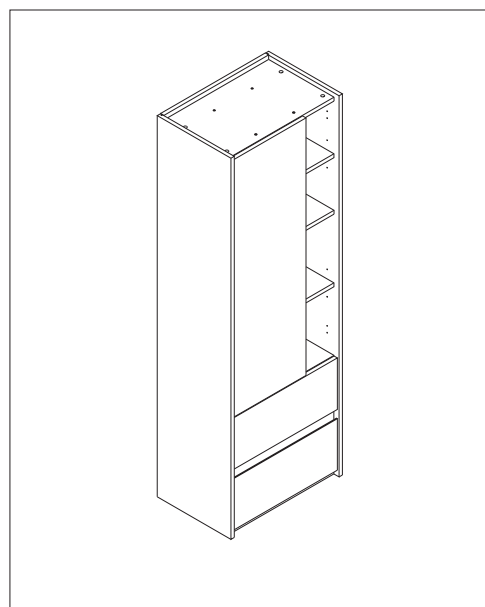

CRARARA

High cabinet 60 Cm.

CONNECT SYSTEM

1

3

2

(Connecting bolts)

WHEN FITTING CAMS
 ENSURE STARTING POSITION IS CORRECT
 BEFORE YOU INSERT CONNECTING BOLT
 TURN CLOCKWISE UNTIL SECURE

✓				✗
	CORRECT	WRONG		

M4x16mm.

M4x16mm.

DOOR PANEL

CONNECT SYSTEM

HARDWARE

-BODY SET

x 20