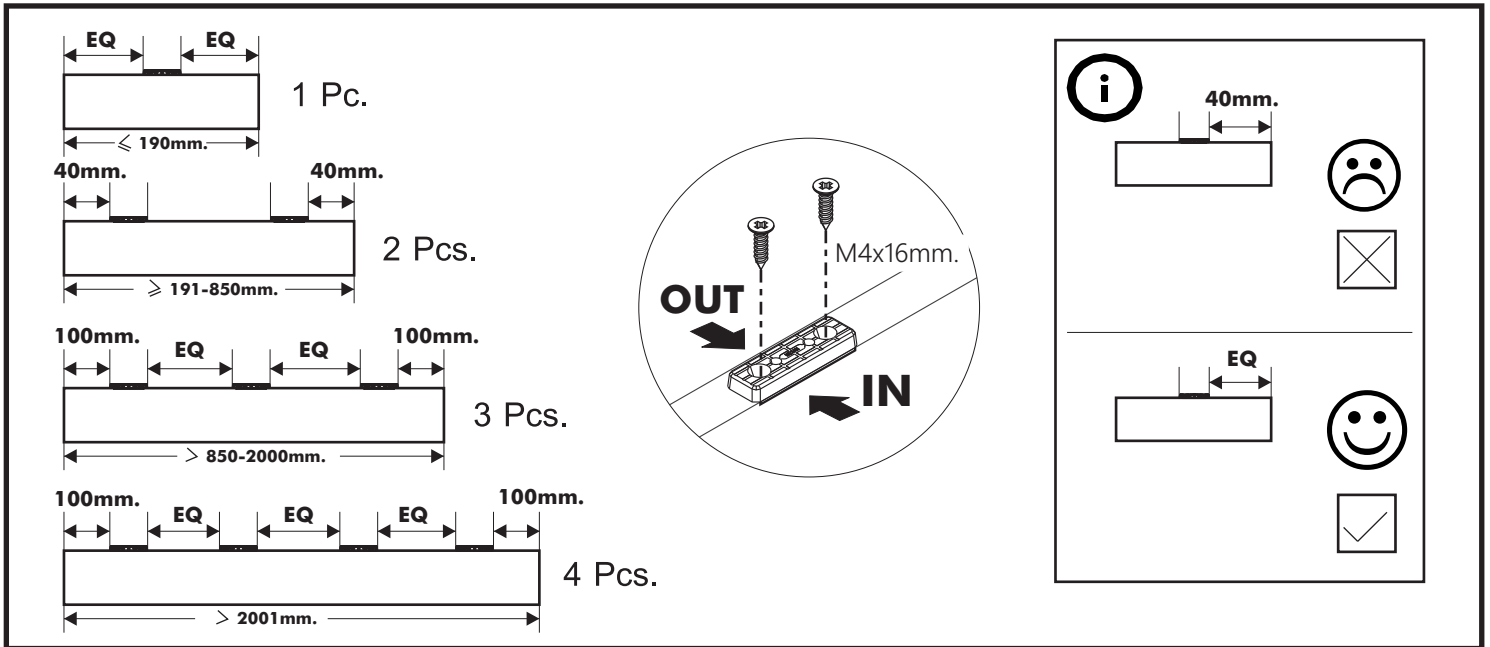

CRARARA

High cabinet 60 Cm.

CONNECT SYSTEM

1

3

2

(Connecting bolts)

WHEN FITTING CAMS
 ENSURE STARTING POSITION IS CORRECT
 BEFORE YOU INSERT CONNECTING BOLT
 TURN CLOCKWISE UNTIL SECURE

✓				✗
	CORRECT	WRONG		

M4x16mm.

M4x16mm.

DOOR PANEL

CONNECT SYSTEM

HARDWARE

-BODY SET

x 20

x 20

8x35mm.

x 40

M4x16mm.

x 40

x 6

M4x16mm.

x 8

x 16

x 2

x 6

M4x20mm.

x 10

x 1

x 1

M5x50mm.