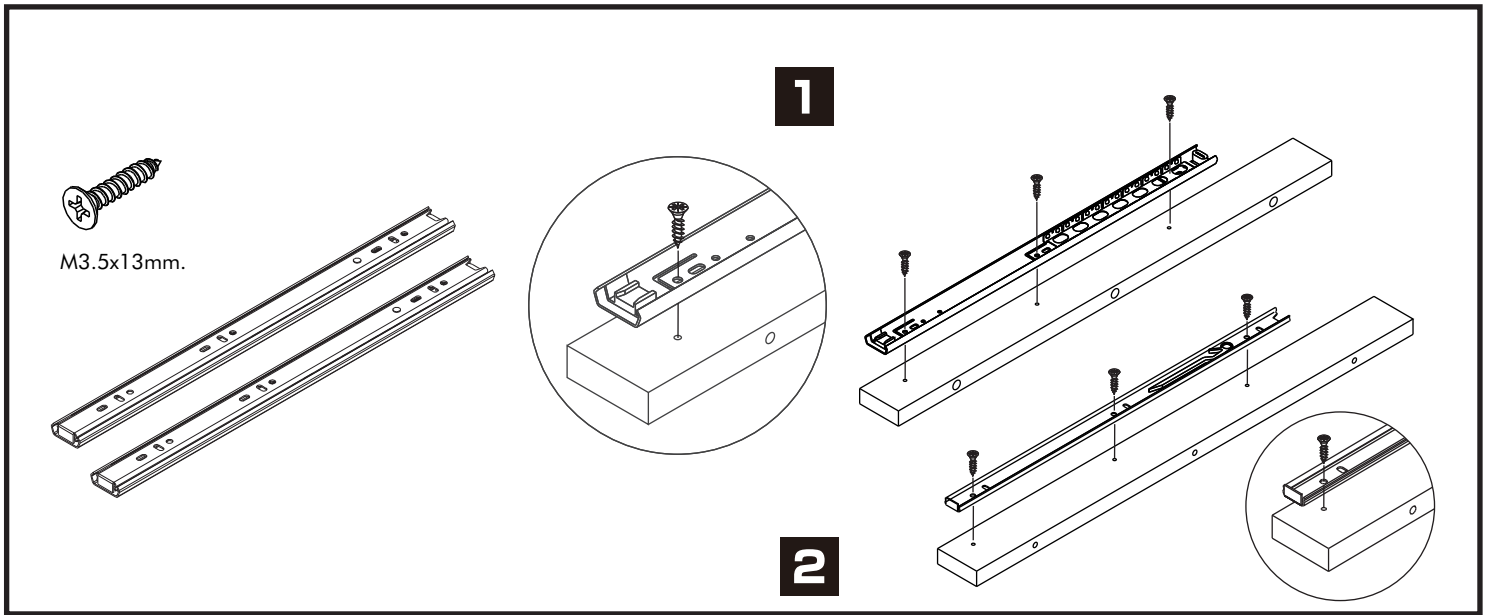

CRARARA

High cabinet 60 Cm.

CONNECT SYSTEM

1

3

2

(Connecting bolts)

WHEN FITTING CAMS
 ENSURE STARTING POSITION IS CORRECT
 BEFORE YOU INSERT CONNECTING BOLT
 TURN CLOCKWISE UNTIL SECURE

✓				✗
	CORRECT	WRONG		

M4x16mm.

M4x16mm.

DOOR PANEL

CONNECT SYSTEM

HARDWARE

-BODY SET

x 20

x 16

x 2

x 6

M4x20mm.

x 10

x 1

x 1

M5x50mm.