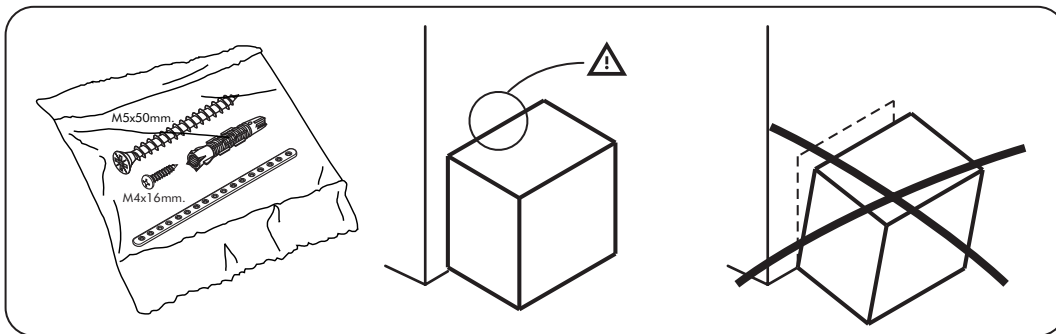

CRARARA

High cabinet 60 Cm.

CONNECT SYSTEM

1

3

2

(Connecting bolts)

WHEN FITTING CAMS
 ENSURE STARTING POSITION IS CORRECT
 BEFORE YOU INSERT CONNECTING BOLT
 TURN CLOCKWISE UNTIL SECURE

✓				✗
	CORRECT	WRONG		

M4x16mm.

M4x16mm.

DOOR PANEL

CONNECT SYSTEM

HARDWARE

-BODY SET

x 20

x 16

x 2

x 6

M4x20mm.

x 10

x 1

x 1

M5x50mm.