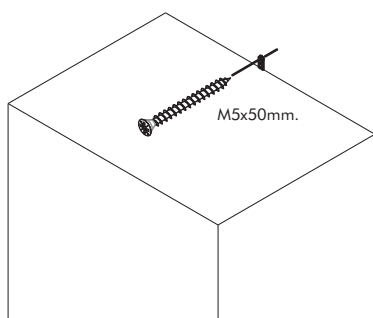

CRARARA

High cabinet 60 Cm.

CONNECT SYSTEM

1

3

2

(Connecting bolts)

WHEN FITTING CAMS
 ENSURE STARTING POSITION IS CORRECT
 BEFORE YOU INSERT CONNECTING BOLT
 TURN CLOCKWISE UNTIL SECURE

✓				✗
	CORRECT	WRONG		

M4x16mm.

M4x16mm.

DOOR PANEL

CONNECT SYSTEM

HARDWARE

-BODY SET

x 20

x 20

8x35mm.

x 40

M4x16mm.

x 40

x 6

M4x16mm.

x 8

x 16

x 2

x 6

M4x20mm.

x 10

x 1

x 1

M5x50mm.