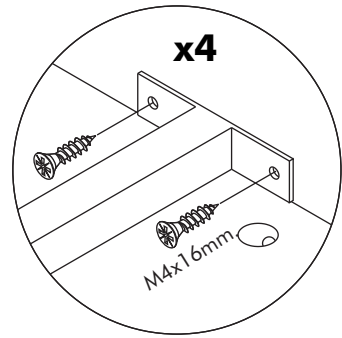

✓				✗
	CORRECT	WRONG		

M4x16mm.

M4x16mm.

DOOR PANEL

HARDWARE

-BODY SET

x 10

x 10

x 3

x 4

x 5

x 5

x 2

-DOOR SET

x 6

x 6

x 36

x 2

ASSEMBLY

-BODY SET

1.

2.

3.

4.