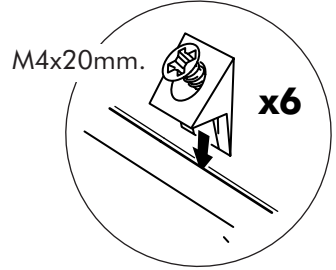

✓				✗
	CORRECT	WRONG		

M4x16mm.

M4x16mm.

DOOR PANEL

HARDWARE

-BODY SET

x 10

x 10

x 36

x 2

ASSEMBLY

-BODY SET

1.

2.

3.

4.