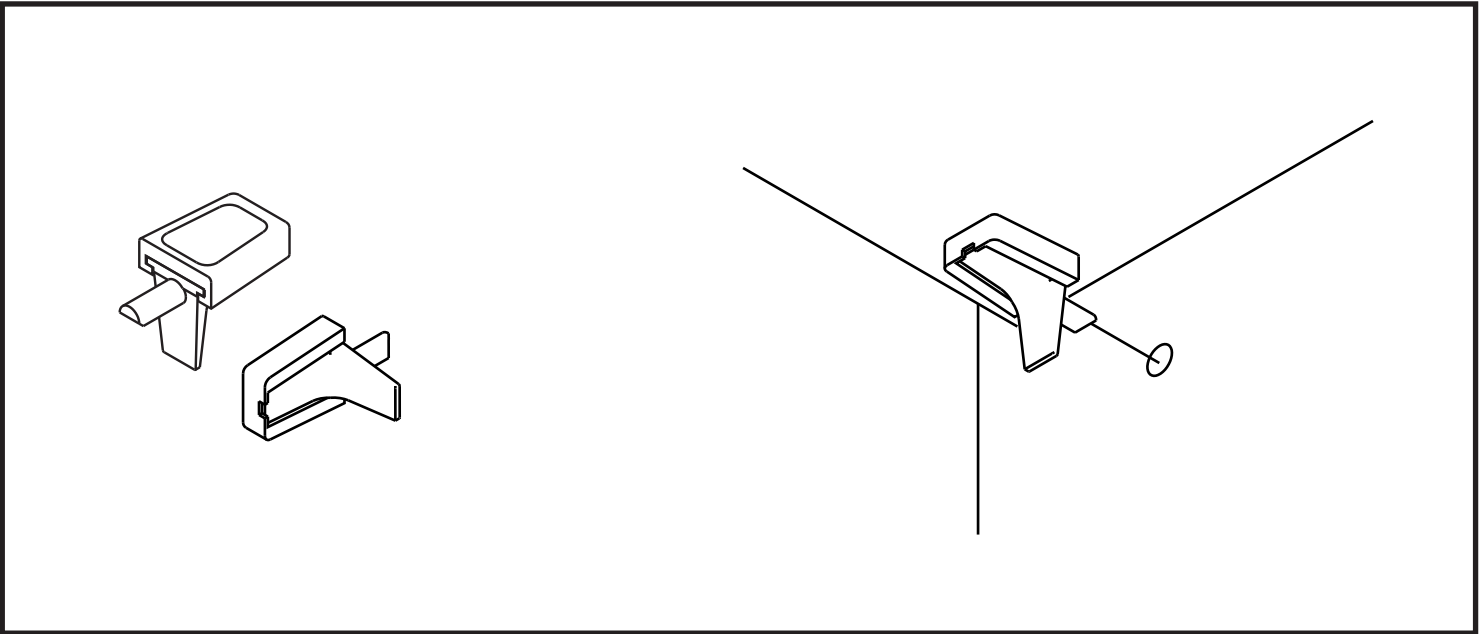

CRARARA

Wardrobe Slide 180 Cm.

CONNECT SYSTEM

CONNECT SYSTEM

HARDWARE

-BODY SET

x 21

x 21