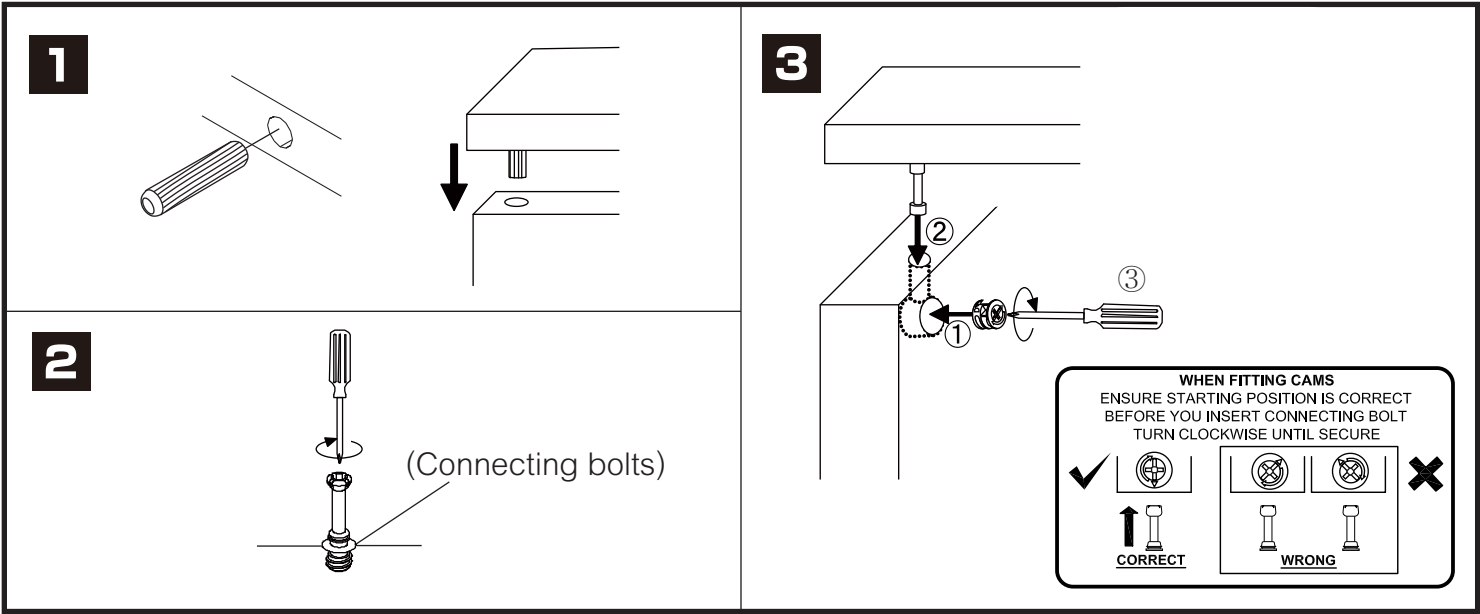

CRARARA

Wardrobe Slide 180 Cm.

CONNECT SYSTEM

CONNECT SYSTEM

HARDWARE

-BODY SET

x 21

x 21