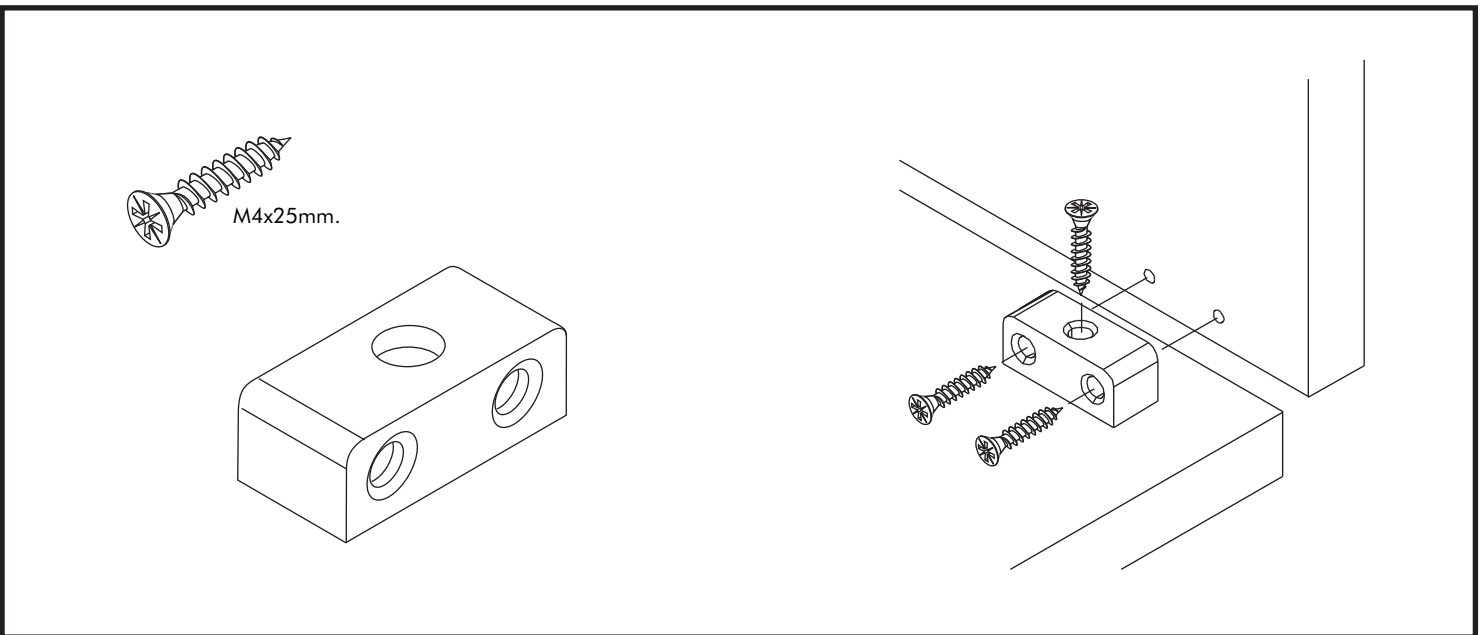

CRARARA

Wardrobe Slide 180 Cm.

CONNECT SYSTEM

CONNECT SYSTEM

HARDWARE

-BODY SET

x 21

x 21