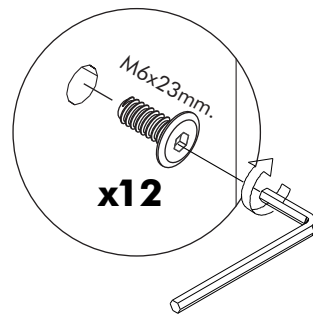

-DOOR SET

x 4

x 4

M4x16mm.

x 48

x 2

M4x30mm.

x 15

M4x25mm.

x 5

x 3

x 1

ASSEMBLY

-BODY SET

1.

2.

3.

4.

5.

6.

7.

8.

ASSEMBLY

-DRAWER SET

M3.5x20mm **x4**

ASSEMBLY

-DOOR SET