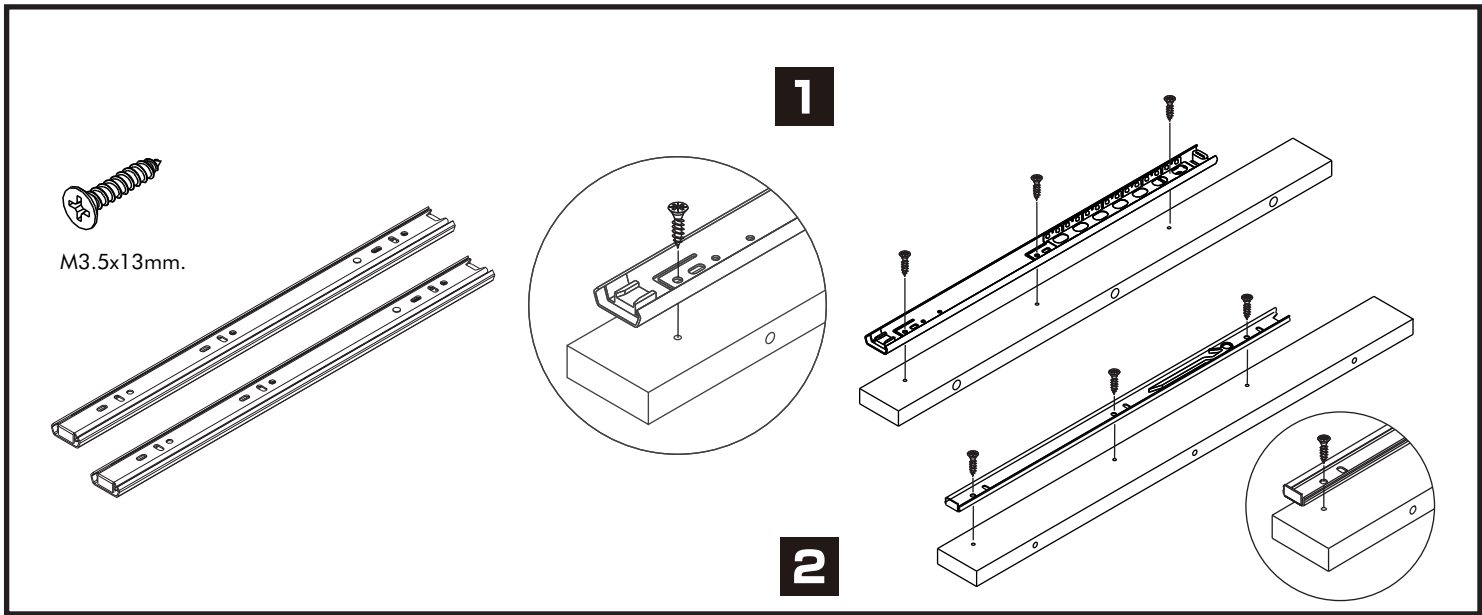

CRARARA

Wardrobe Slide 180 Cm.

CONNECT SYSTEM

CONNECT SYSTEM

HARDWARE

-BODY SET

x 21

x 21

x 38

M4x50mm.

x 20

M4x40mm.

x 1

M4x35mm.

x 8

x 2

x 27

x 1

x 4

Ø 11mm.

x 5

x 2

x 4

M3.5x20mm.

M4x25mm.

x 5

x 3

x 1

ASSEMBLY

-BODY SET

1.

2.