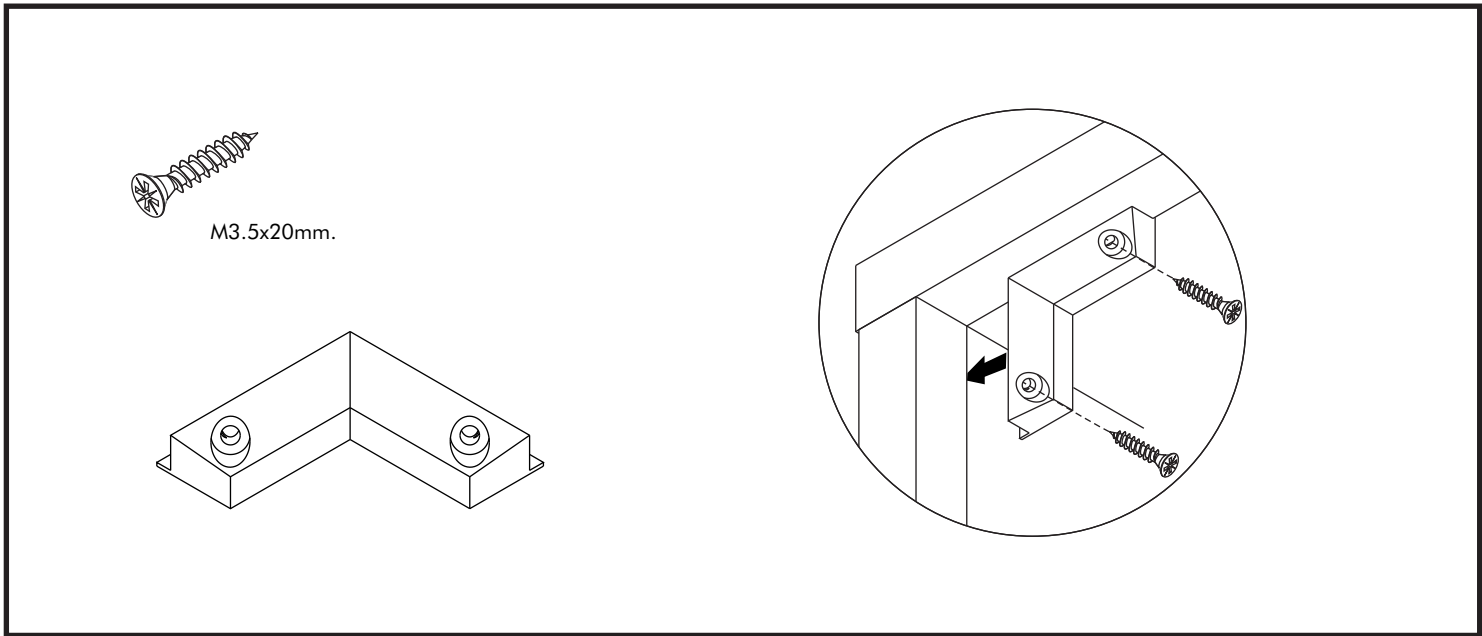

CRARARA

Wardrobe Slide 180 Cm.

CONNECT SYSTEM

CONNECT SYSTEM

HARDWARE

-BODY SET

x 21

x 21

x 38

M4x50mm.

x 20

M4x40mm.

x 1

M4x35mm.

x 8

x 2

x 27

x 1

x 4

Ø 11mm.

x 5

x 2

x 4

M3.5x20mm.

M4x25mm.

x 5

x 3

x 1

ASSEMBLY

-BODY SET

1.

2.