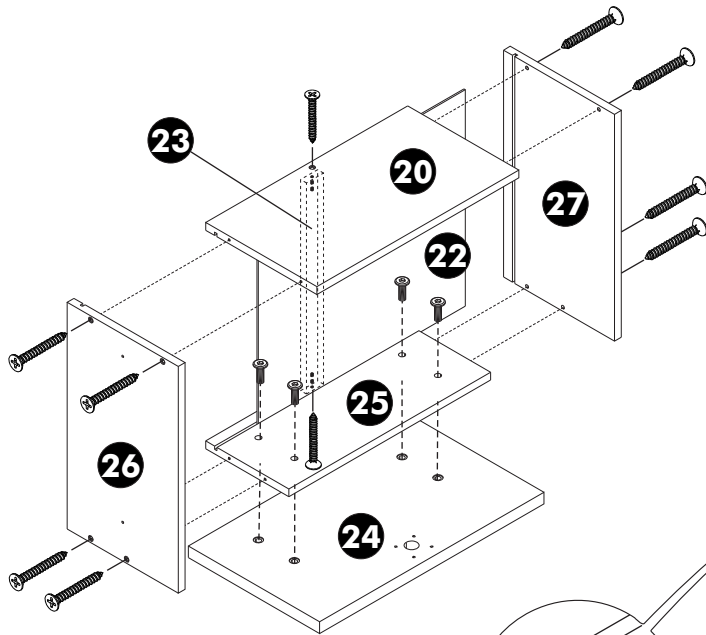

-DOOR SET

x 4

x 4

M4x16mm.

x 48

x 2

M4x30mm.

x 15

M4x25mm.

x 5

x 3

x 1

ASSEMBLY

-BODY SET

1.

2.

3.

4.

5.

6.

7.

8.

ASSEMBLY

-DRAWER SET

M3.5x20mm **x4**

ASSEMBLY

-DOOR SET