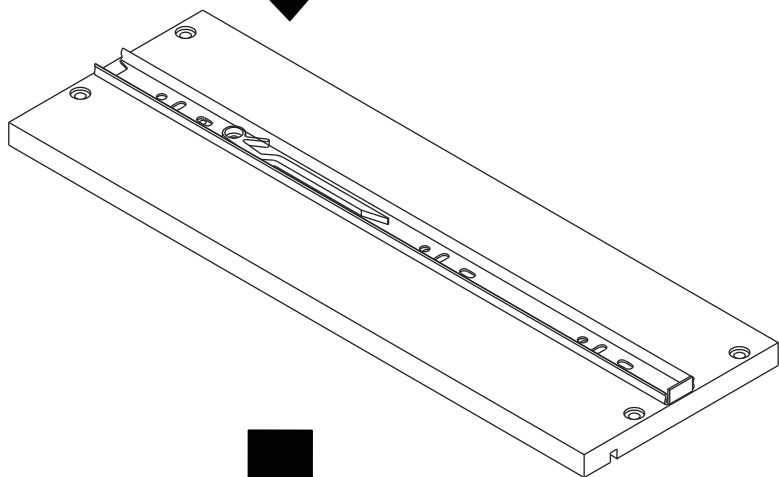

MARQUINA

Sideboard 150 cm.

CONNECT SYSTEM

HARDWARE

-BODY SET

x 16

(19 MM.)

x 16

#8x35

x 26

x 15

M4x16mm.

x 88

M4x16mm.

x 19

M4x30mm.