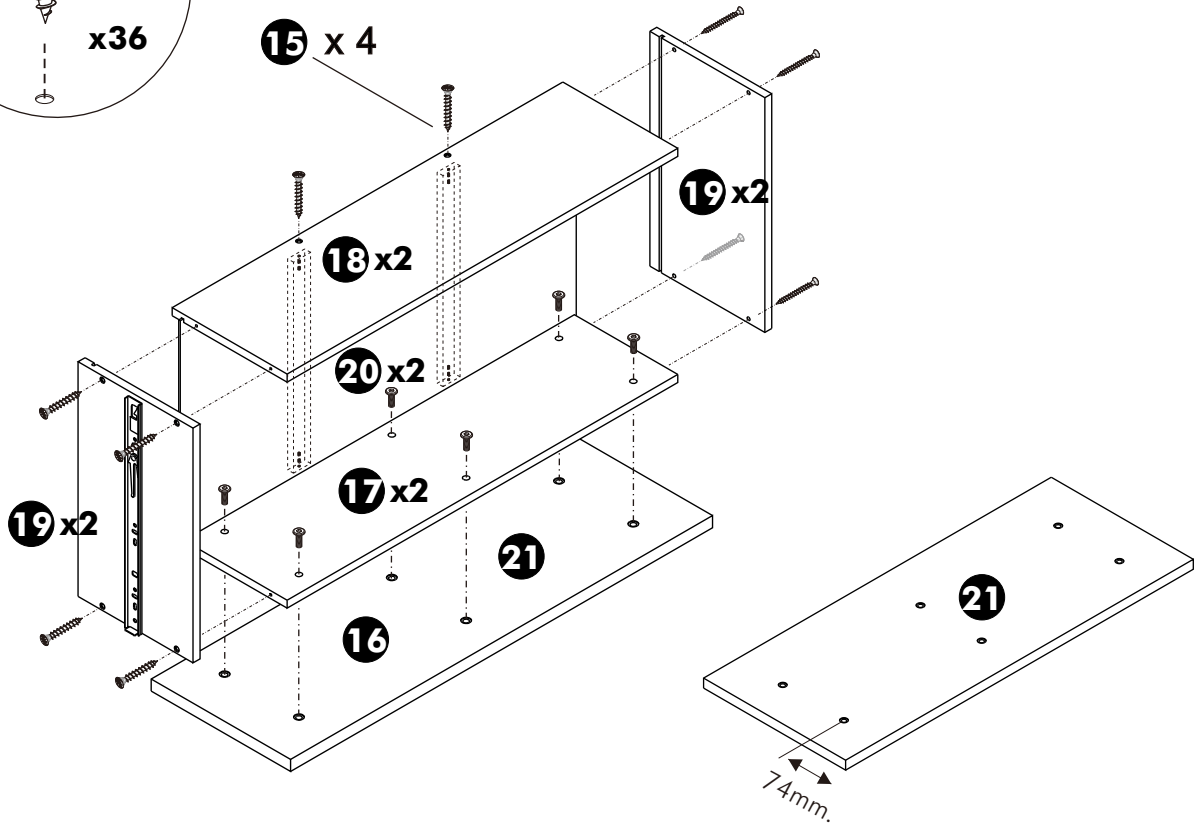

(HALF OVERLAY)

x 2

(INSERT MOUNTING)

M4x16mm.

x 24

ASSEMBLY

-BODY SET

1.

2.

3.

4.

ASSEMBLY

-DRAWER SET

ASSEMBLY

-DOOR SET