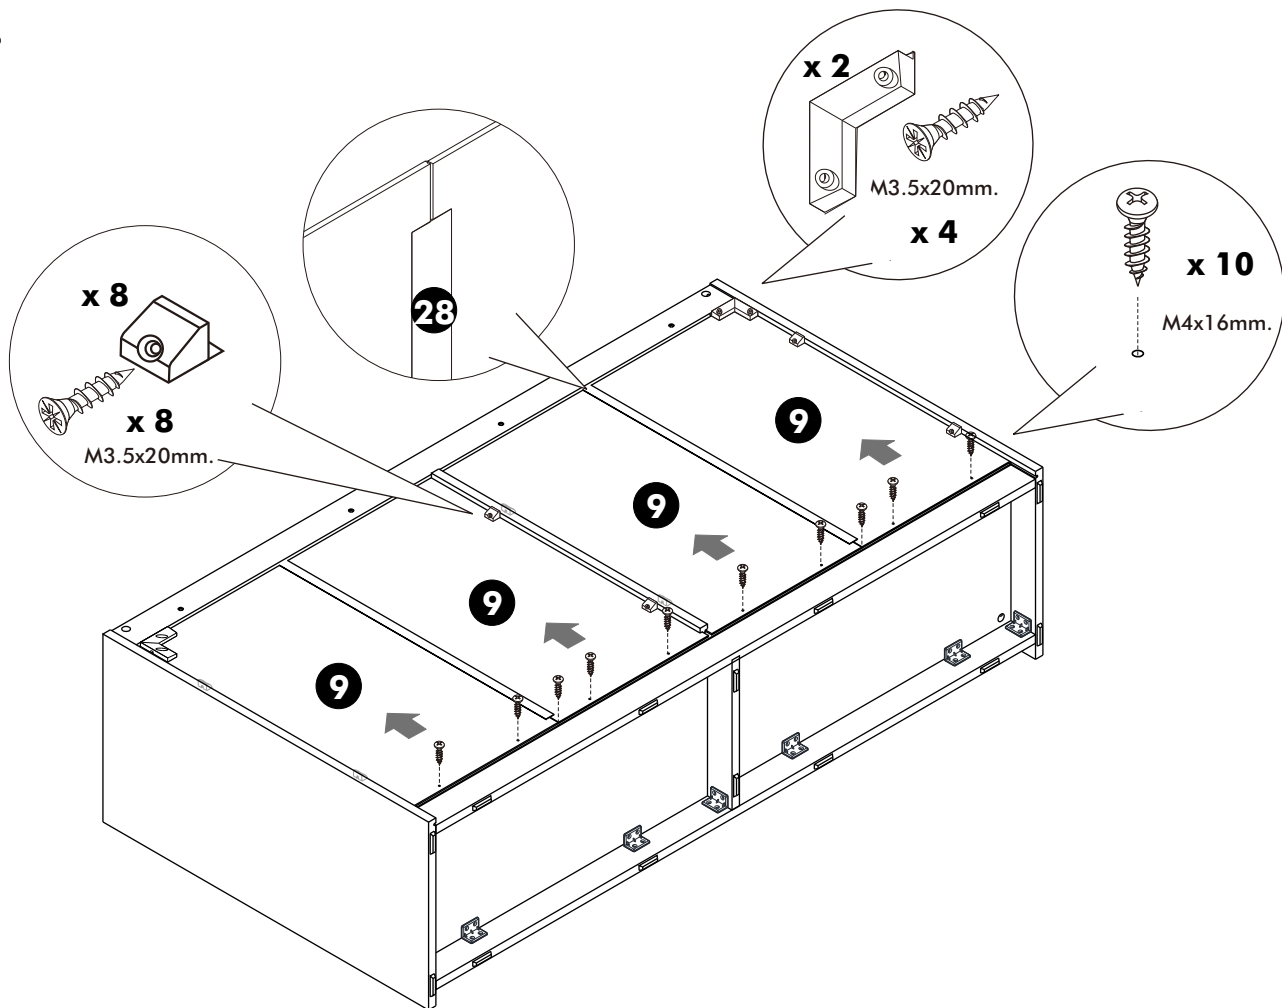

(HALF OVERLAY)

x 2

(INSERT MOUNTING)

M4x16mm.

x 24

ASSEMBLY

-BODY SET

1.

2.

3.

4.

ASSEMBLY

-DRAWER SET

ASSEMBLY

-DOOR SET