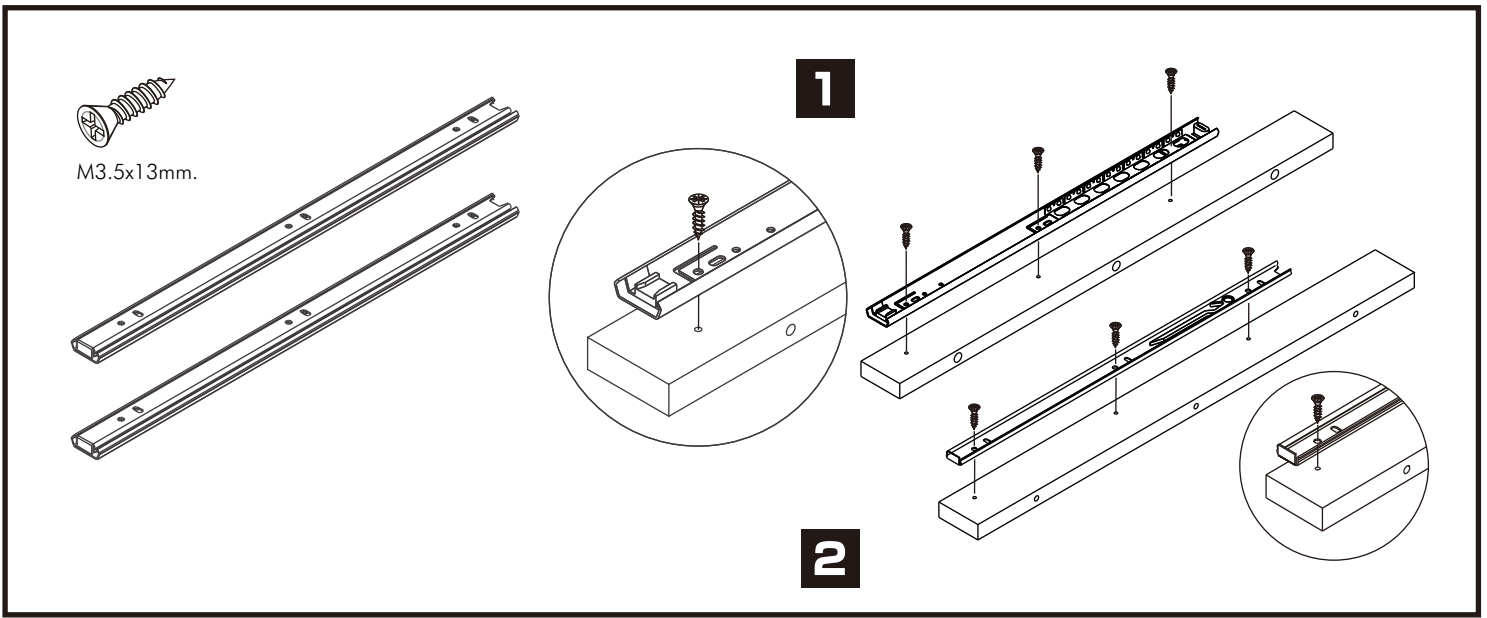

MARQUINA

Sideboard 150 cm.

CONNECT SYSTEM

HARDWARE

-BODY SET

x 16

(19 MM.)

x 16

#8x35

x 26

x 15

M4x16mm.

x 88

M4x16mm.

x 19

M4x30mm.

x 6

63x63 mm.

x 2

F+M3.5x20mm.

x 12

F+M4x45

x 4

x 8

(HALF OVERLAY)

x 2

(INSERT MOUNTING)

M4x16mm.

x 24

ASSEMBLY

-BODY SET

1.