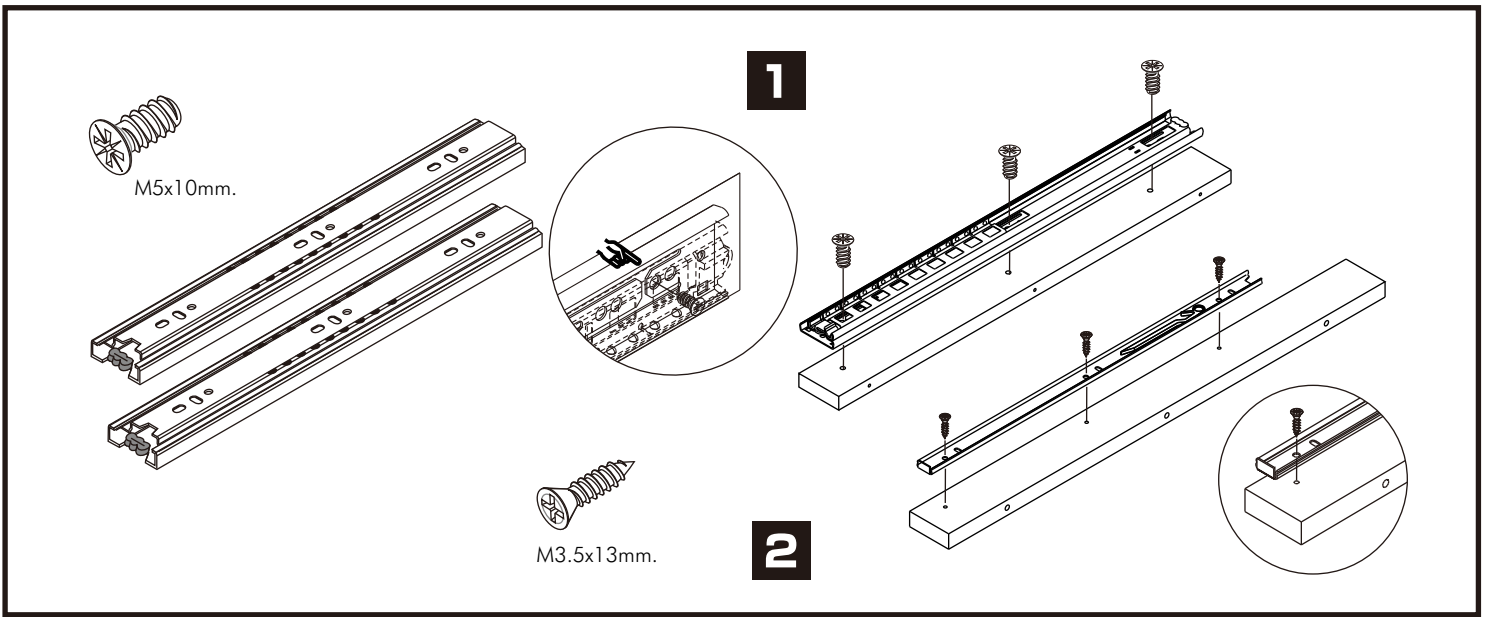

MARQUINA

Sideboard 150 cm.

CONNECT SYSTEM

HARDWARE

-BODY SET

x 16

(19 MM.)

x 16

#8x35

x 26

x 15

M4x16mm.

x 88

M4x16mm.

x 19

M4x30mm.

x 6

63x63 mm.

x 2

F+M3.5x20mm.

x 12

F+M4x45

x 4

x 8

(HALF OVERLAY)

x 2

(INSERT MOUNTING)

M4x16mm.

x 24

ASSEMBLY

-BODY SET

1.