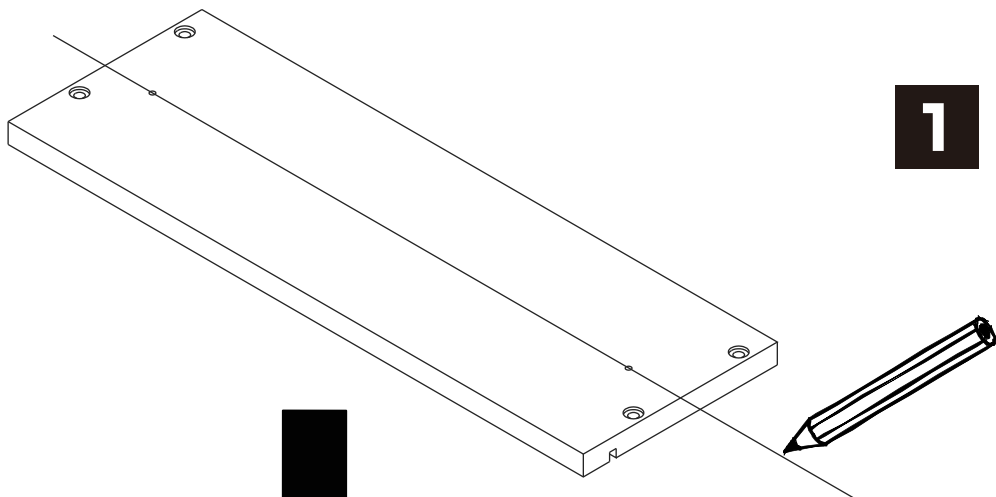

MARQUINA

Sideboard 150 cm.

CONNECT SYSTEM

HARDWARE

-BODY SET

x 16

(19 MM.)

x 16

#8x35

x 26

x 15

M4x16mm.

x 88

M4x16mm.

x 19

M4x30mm.