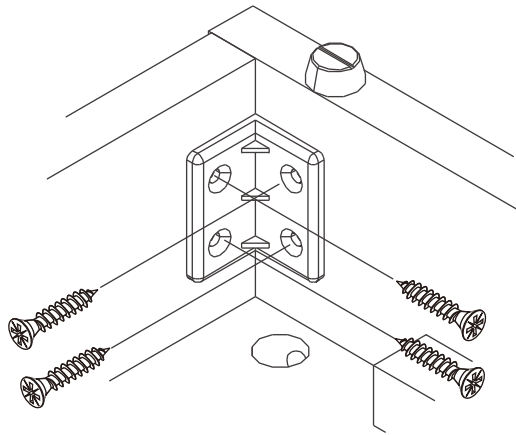

MARQUINA

Sideboard 150 cm.

CONNECT SYSTEM

HARDWARE

-BODY SET

x 16

(19 MM.)

x 16

#8x35

x 26

x 15

M4x16mm.

x 88

M4x16mm.

x 19

M4x30mm.

x 6

63x63 mm.

x 2

F+M3.5x20mm.

x 12

F+M4x45

x 4

x 8