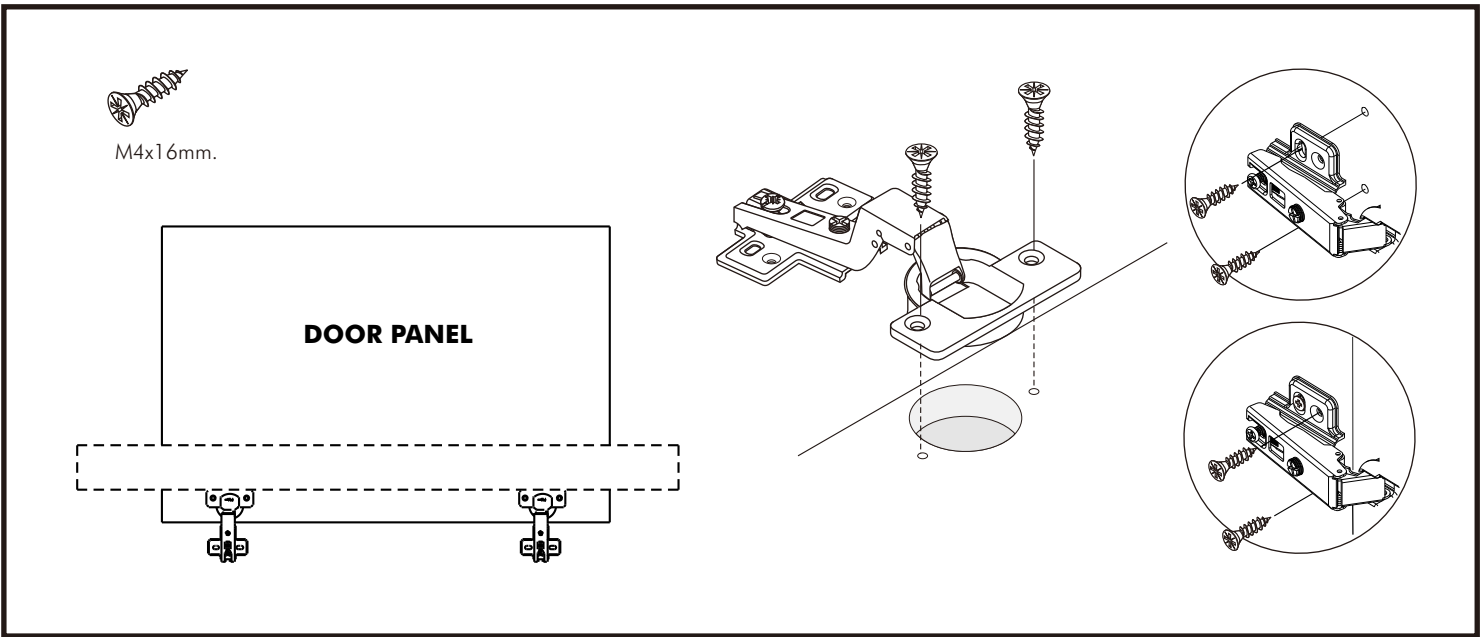

MARQUINA

Sideboard 150 cm.

CONNECT SYSTEM

HARDWARE

-BODY SET

x 16

(19 MM.)

x 16