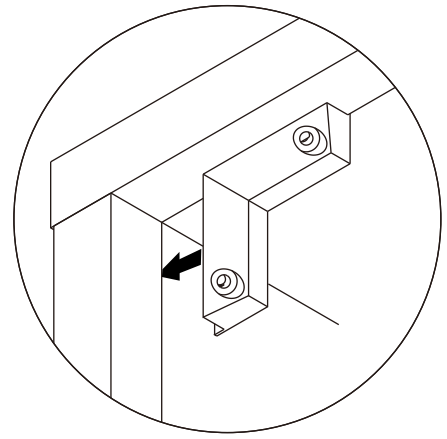

MARQUINA

Sideboard 150 cm.

CONNECT SYSTEM

HARDWARE

-BODY SET

x 16

(19 MM.)

x 16

#8x35

x 26

x 15

M4x16mm.

x 88

M4x16mm.

x 19

M4x30mm.

x 6

63x63 mm.

x 2

F+M3.5x20mm.

x 12

F+M4x45

x 4

x 8