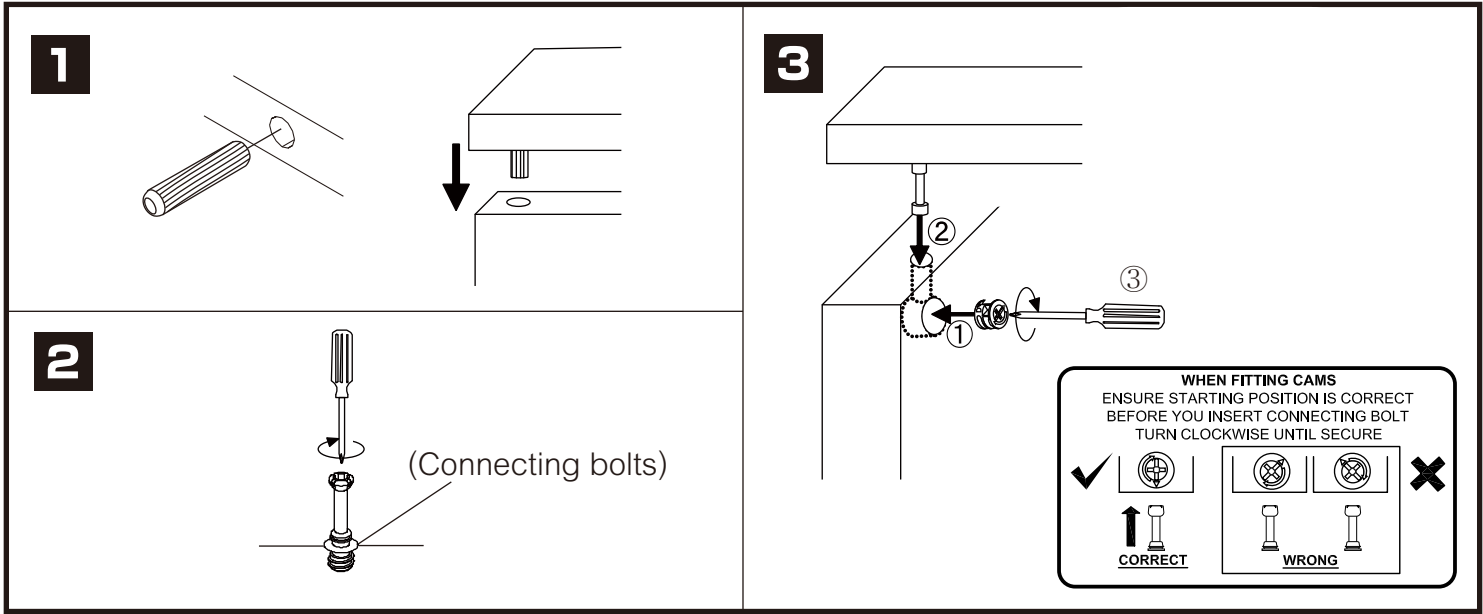

MARQUINA

Sideboard 150 cm.

CONNECT SYSTEM

HARDWARE

-BODY SET

x 16

(19 MM.)

x 16