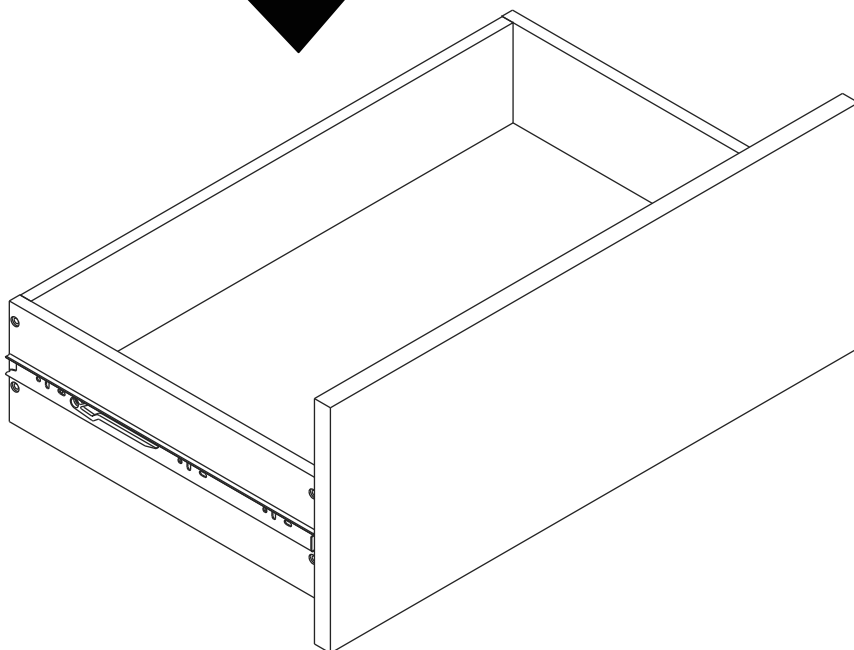

MARQUINA

Sideboard 150 cm.

CONNECT SYSTEM

HARDWARE

-BODY SET

x 16

(19 MM.)

x 16

#8x35

x 26

x 15

M4x16mm.

x 88

M4x16mm.

x 19

M4x30mm.