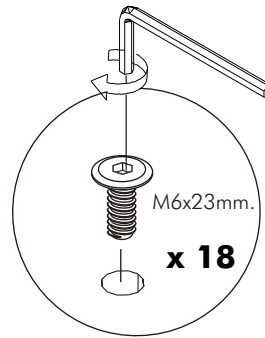

#8x35

x 26

x 15

M4x16mm.

x 88

M4x16mm.

x 19

M4x30mm.

M5x10mm.

x 8

M6x23mm.

x 18

F+M4x40

x 36

-DOOR SET

x 2

(HALF OVERLAY)

x 2

(INSERT MOUNTING)

M4x16mm.

x 24

ASSEMBLY

-BODY SET

1.

2.

3.

4.

ASSEMBLY

-DRAWER SET

ASSEMBLY

-DOOR SET