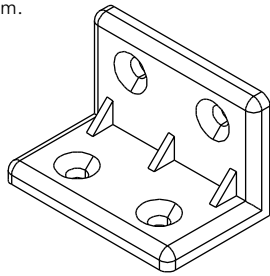

MARQUINA

Sideboard 150 cm.

CONNECT SYSTEM

HARDWARE

-BODY SET

x 16

(19 MM.)

x 16

#8x35

x 26

x 15

M4x16mm.

x 88

M4x16mm.

x 19

M4x30mm.

x 6

63x63 mm.

x 2

F+M3.5x20mm.

x 12

F+M4x45

x 4

x 8

(HALF OVERLAY)

x 2

(INSERT MOUNTING)

M4x16mm.

x 24

ASSEMBLY

-BODY SET

1.