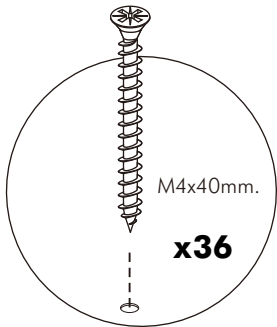

ASSEMBLY

-DRAWER SET