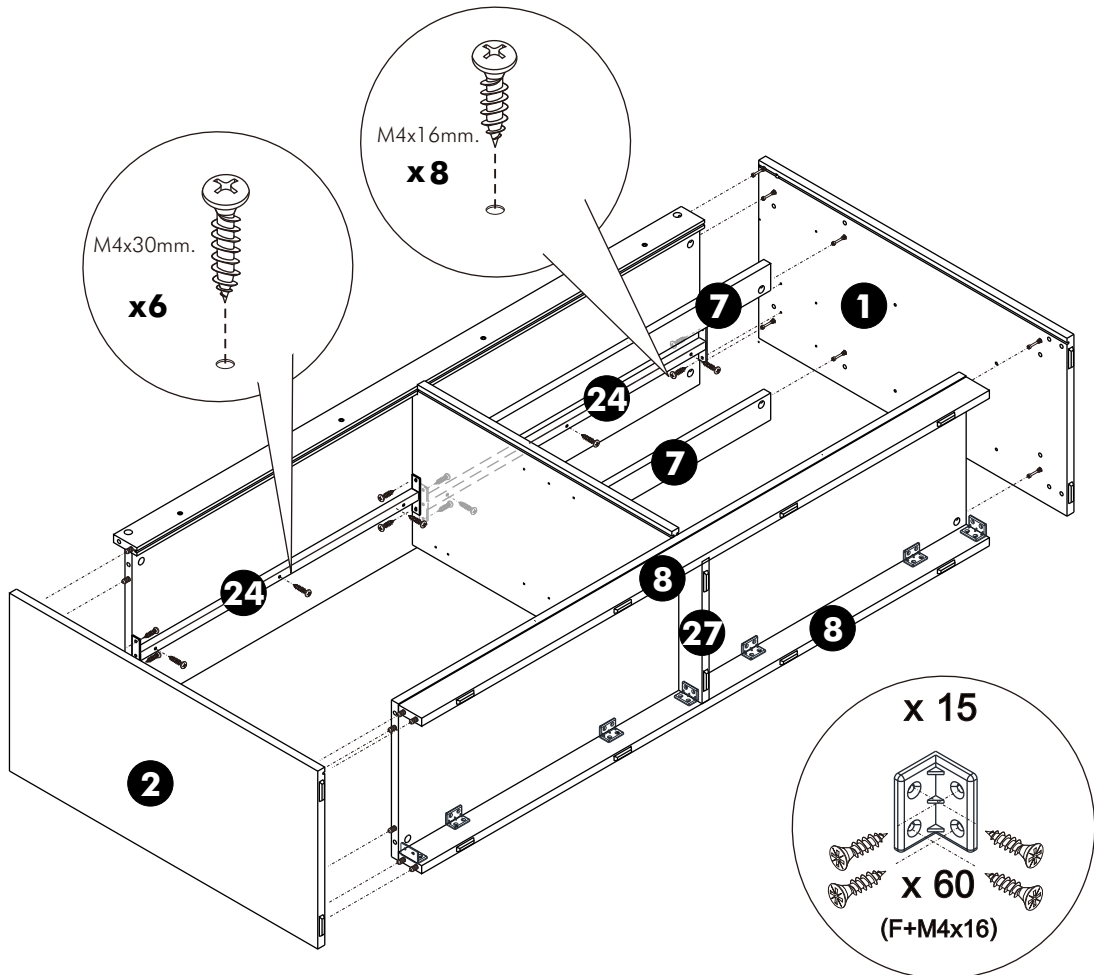

M5x10mm.

x 8

M6x23mm.

x 18

F+M4x40

x 36

-DOOR SET

x 2

(HALF OVERLAY)

x 2

(INSERT MOUNTING)

M4x16mm.

x 24

ASSEMBLY

-BODY SET

1.

2.

3.

4.

ASSEMBLY

-DRAWER SET

ASSEMBLY

-DOOR SET