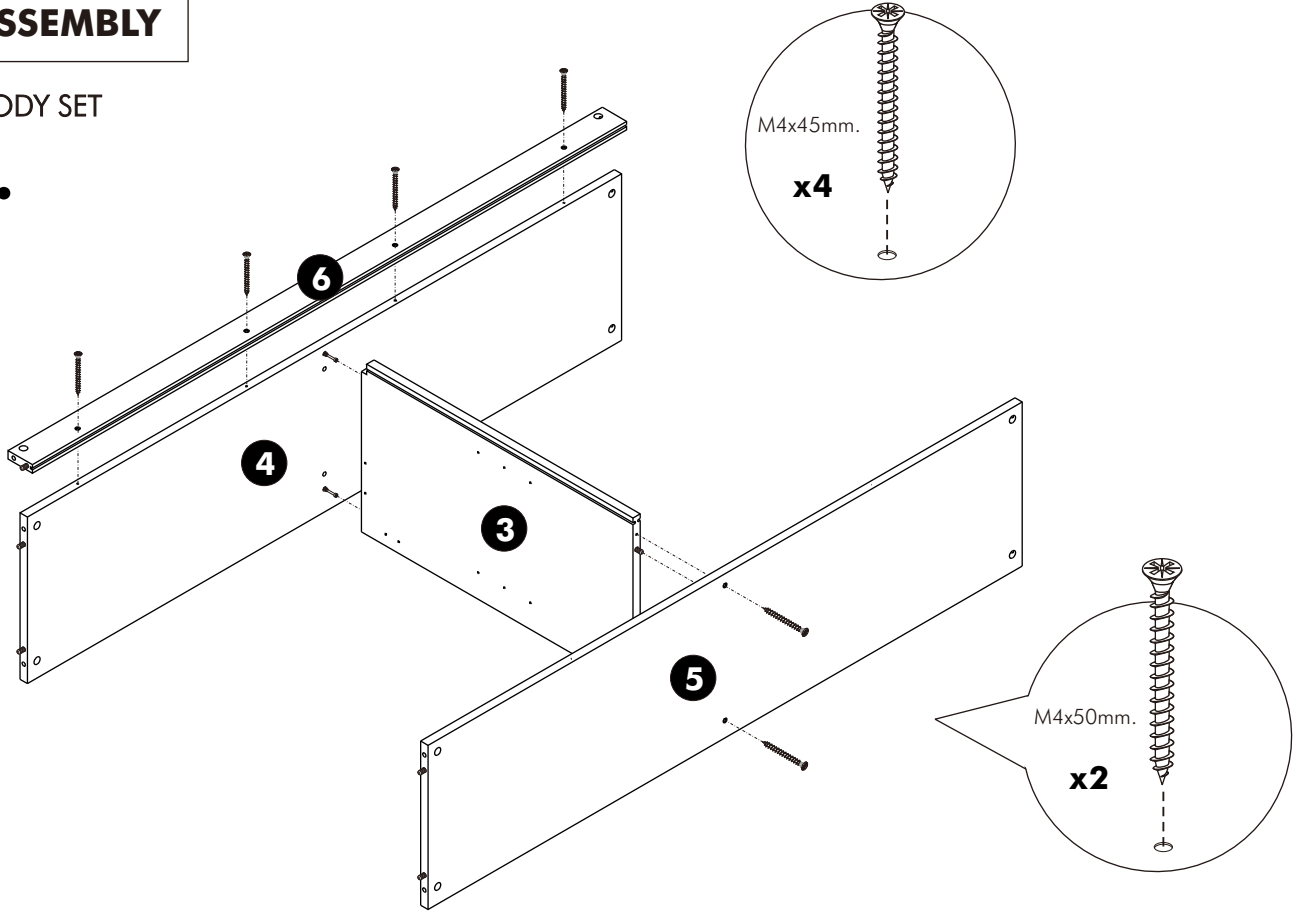

M5x10mm.

x 8

M6x23mm.

x 18

F+M4x40

x 36

-DOOR SET

x 2

(HALF OVERLAY)

x 2

(INSERT MOUNTING)

M4x16mm.

x 24

ASSEMBLY

-BODY SET

1.

2.

3.

4.

ASSEMBLY

-DRAWER SET

ASSEMBLY

-DOOR SET