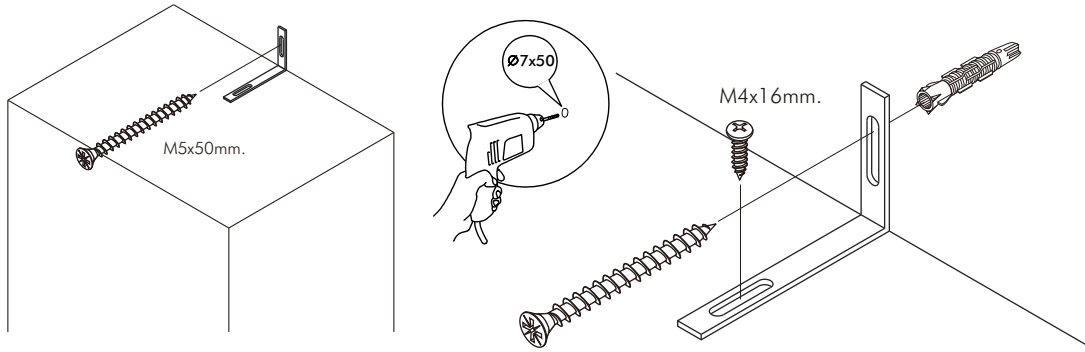

MARQUINA

Sideboard 150 cm.

CONNECT SYSTEM

HARDWARE

-BODY SET

x 16

(19 MM.)

x 16

#8x35

x 26

x 15

M4x16mm.

x 88

M4x16mm.

x 19

M4x30mm.

x 6

63x63 mm.

x 2

F+M3.5x20mm.

x 12

F+M4x45

x 4

x 8