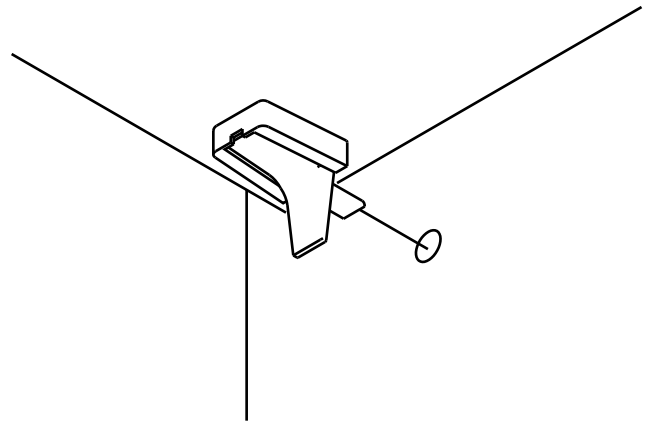

MARQUINA

Sideboard 150 cm.

CONNECT SYSTEM

HARDWARE

-BODY SET

x 16

(19 MM.)

x 16

#8x35

x 26

x 15

M4x16mm.

x 88

M4x16mm.

x 19

M4x30mm.