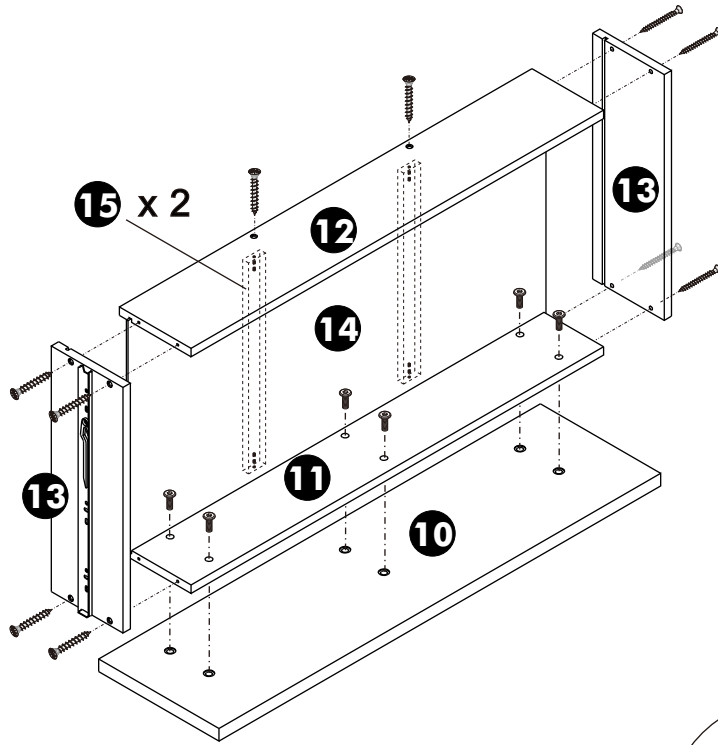

(HALF OVERLAY)

x 2

(INSERT MOUNTING)

M4x16mm.

x 24

ASSEMBLY

-BODY SET

1.

2.

3.

4.

ASSEMBLY

-DRAWER SET

ASSEMBLY

-DOOR SET