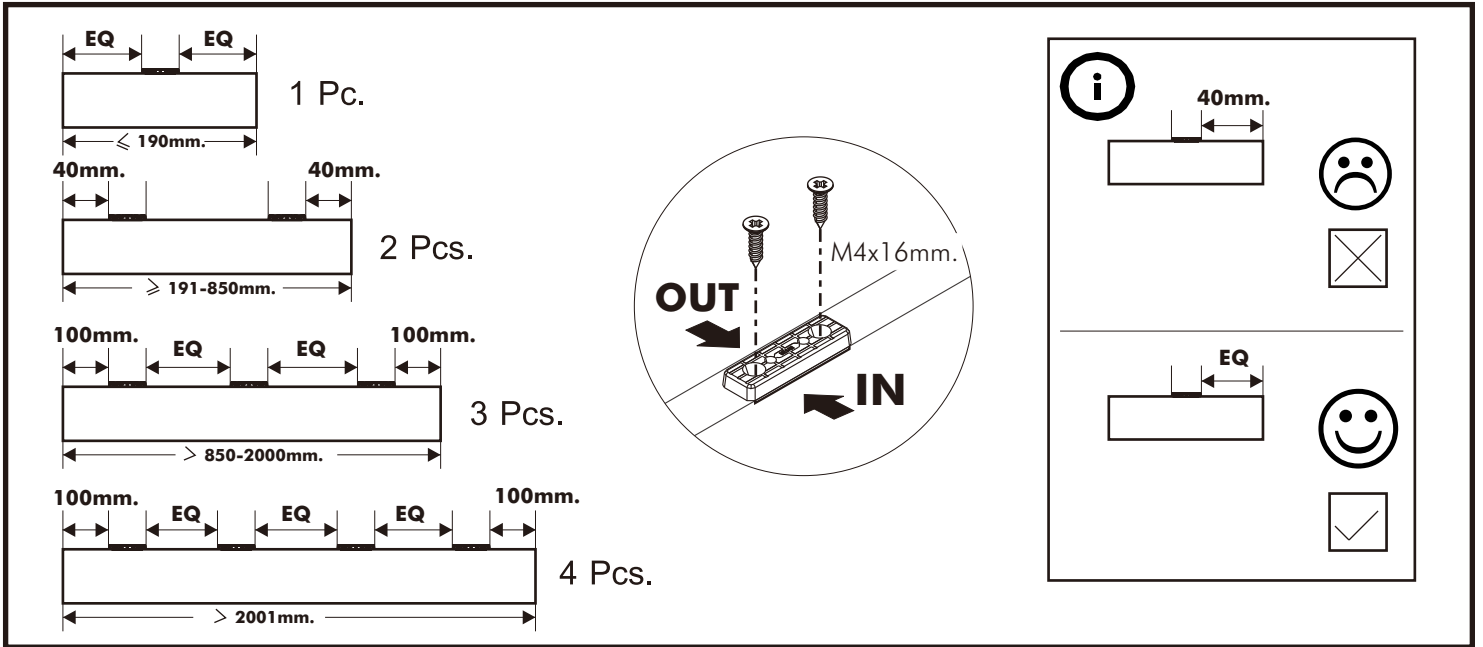

MARQUINA

Sideboard 150 cm.

CONNECT SYSTEM

HARDWARE

-BODY SET

x 16

(19 MM.)

x 16

#8x35

x 26

x 15

M4x16mm.

x 88

M4x16mm.

x 19

M4x30mm.

x 6

63x63 mm.

x 2

F+M3.5x20mm.

x 12

F+M4x45

x 4

x 8

M5x10mm.

x 8

M6x23mm.

x 18

F+M4x40

x 36

-DOOR SET

x 2