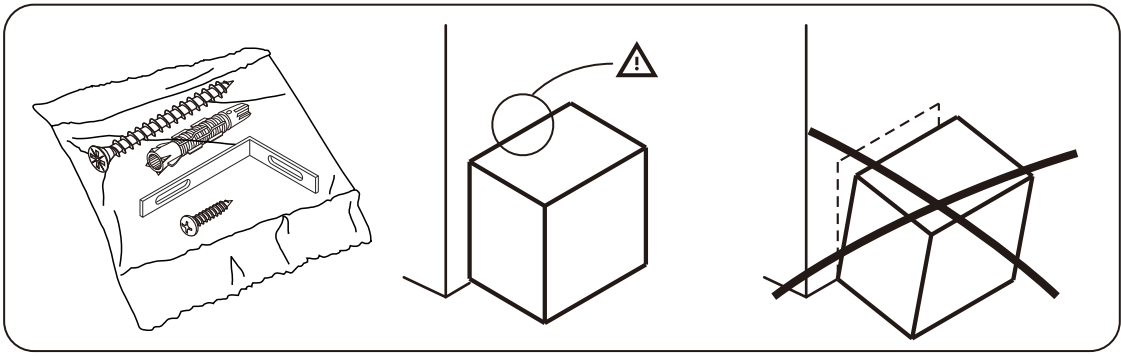

MARQUINA

Sideboard 150 cm.

CONNECT SYSTEM

HARDWARE

-BODY SET

x 16

(19 MM.)

x 16

#8x35

x 26

x 15

M4x16mm.

x 88

M4x16mm.

x 19

M4x30mm.