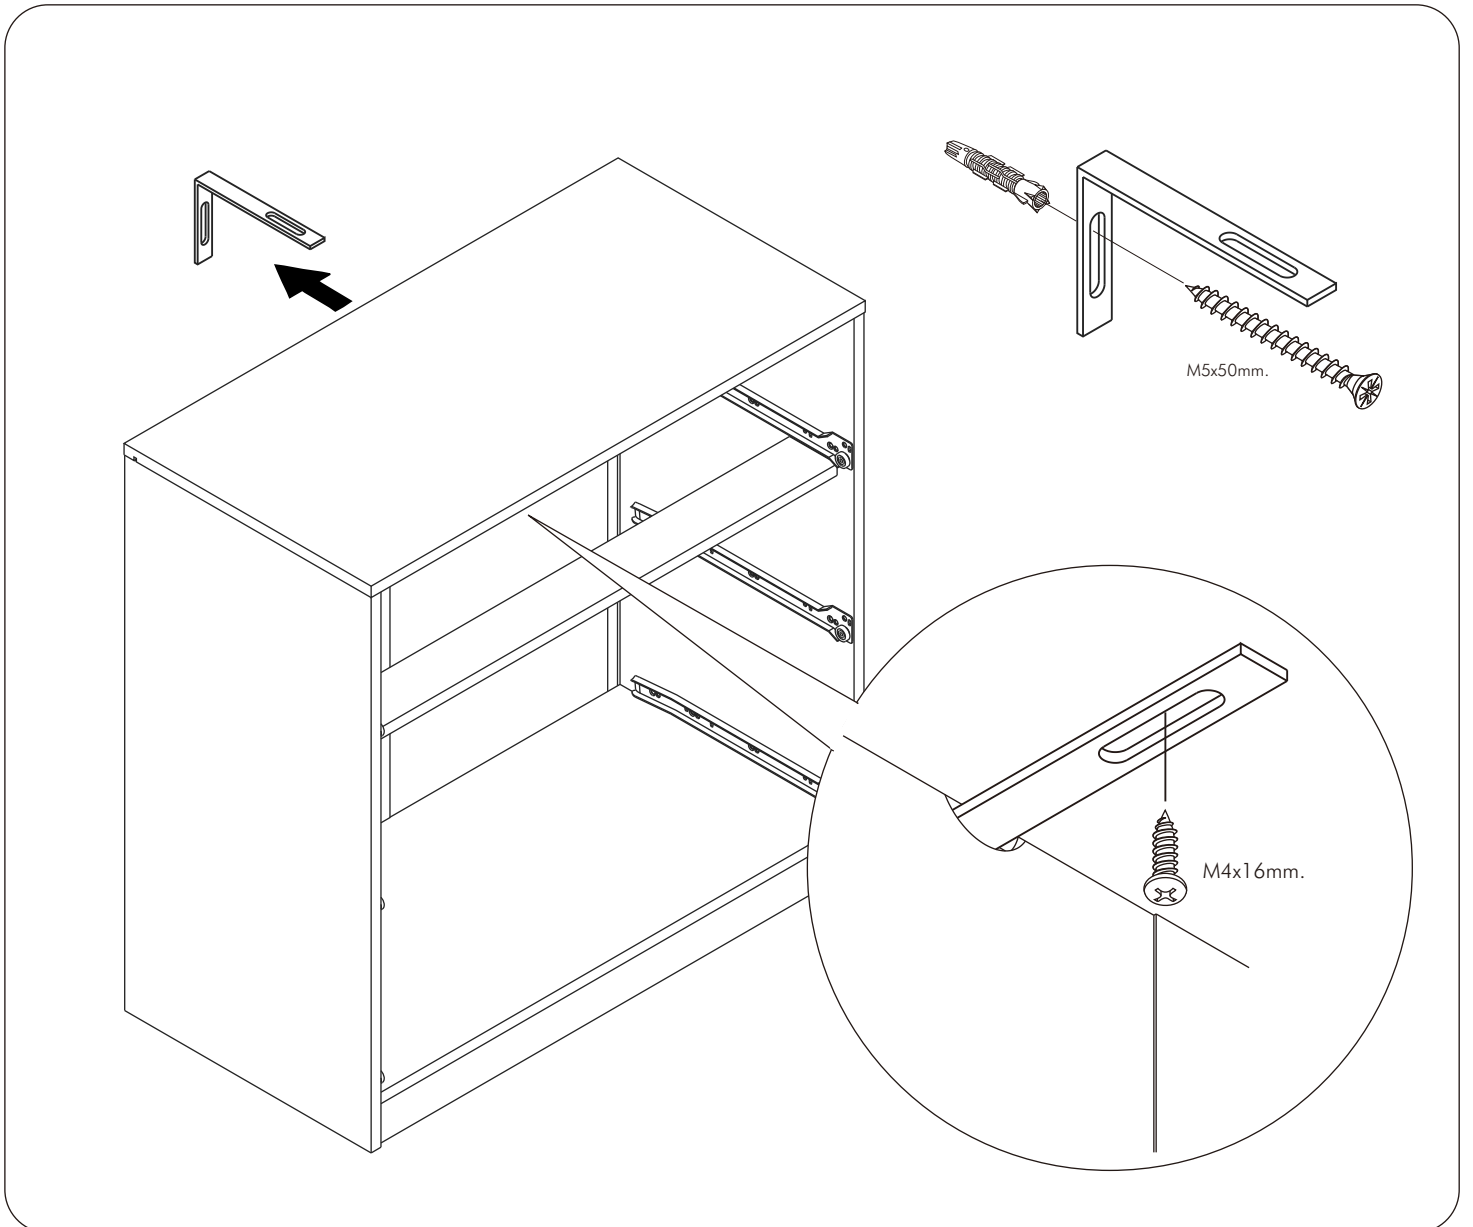

MARQUINA

Sideboard 150 cm.

CONNECT SYSTEM

HARDWARE

-BODY SET

x 16

(19 MM.)

x 16

#8x35

x 26

x 15

M4x16mm.

x 88

M4x16mm.

x 19

M4x30mm.