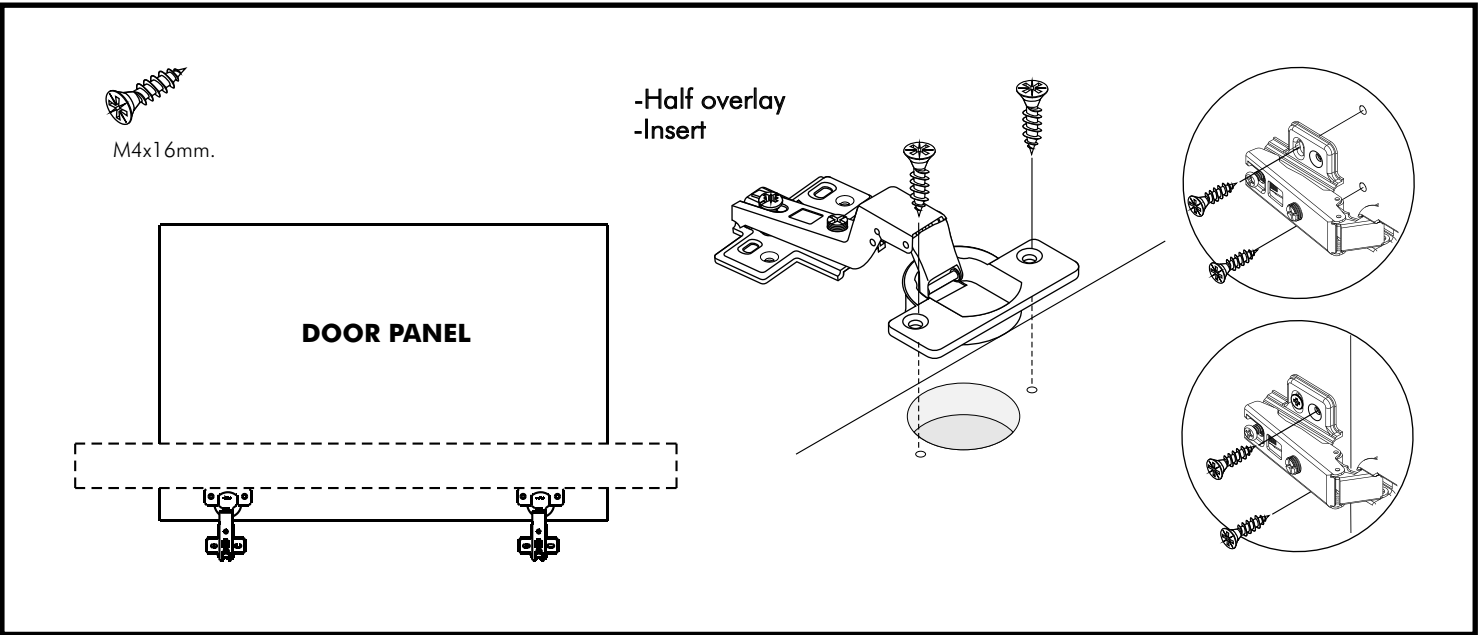

MARQUINA

TV Stand 180 cm.

CONNECT SYSTEM

M3.5x20mm.

M4x16mm.

HARDWARE

-BODY SET

x 12