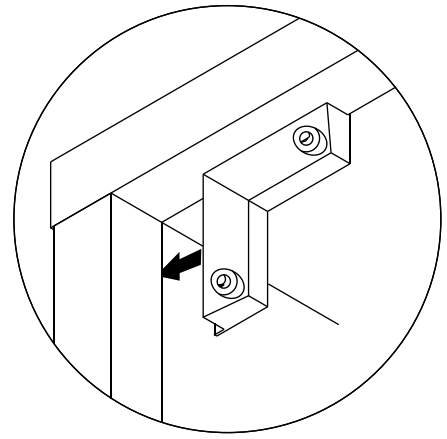

MARQUINA

TV Stand 180 cm.

CONNECT SYSTEM

M3.5x20mm.

M4x16mm.

HARDWARE

-BODY SET

x 12

(19 MM.)
x 12

#8x35
x 22

x 15

M4x16mm.
x 88

M4x16mm.
x 17

M4x30mm.
x 6

63x63 mm.
x 2

F+M3.5x20mm.
x 12

x 14

-DOOR SET

Insert

x 4

Half overlay

x 4

M4x16mm.
x 48

x 8