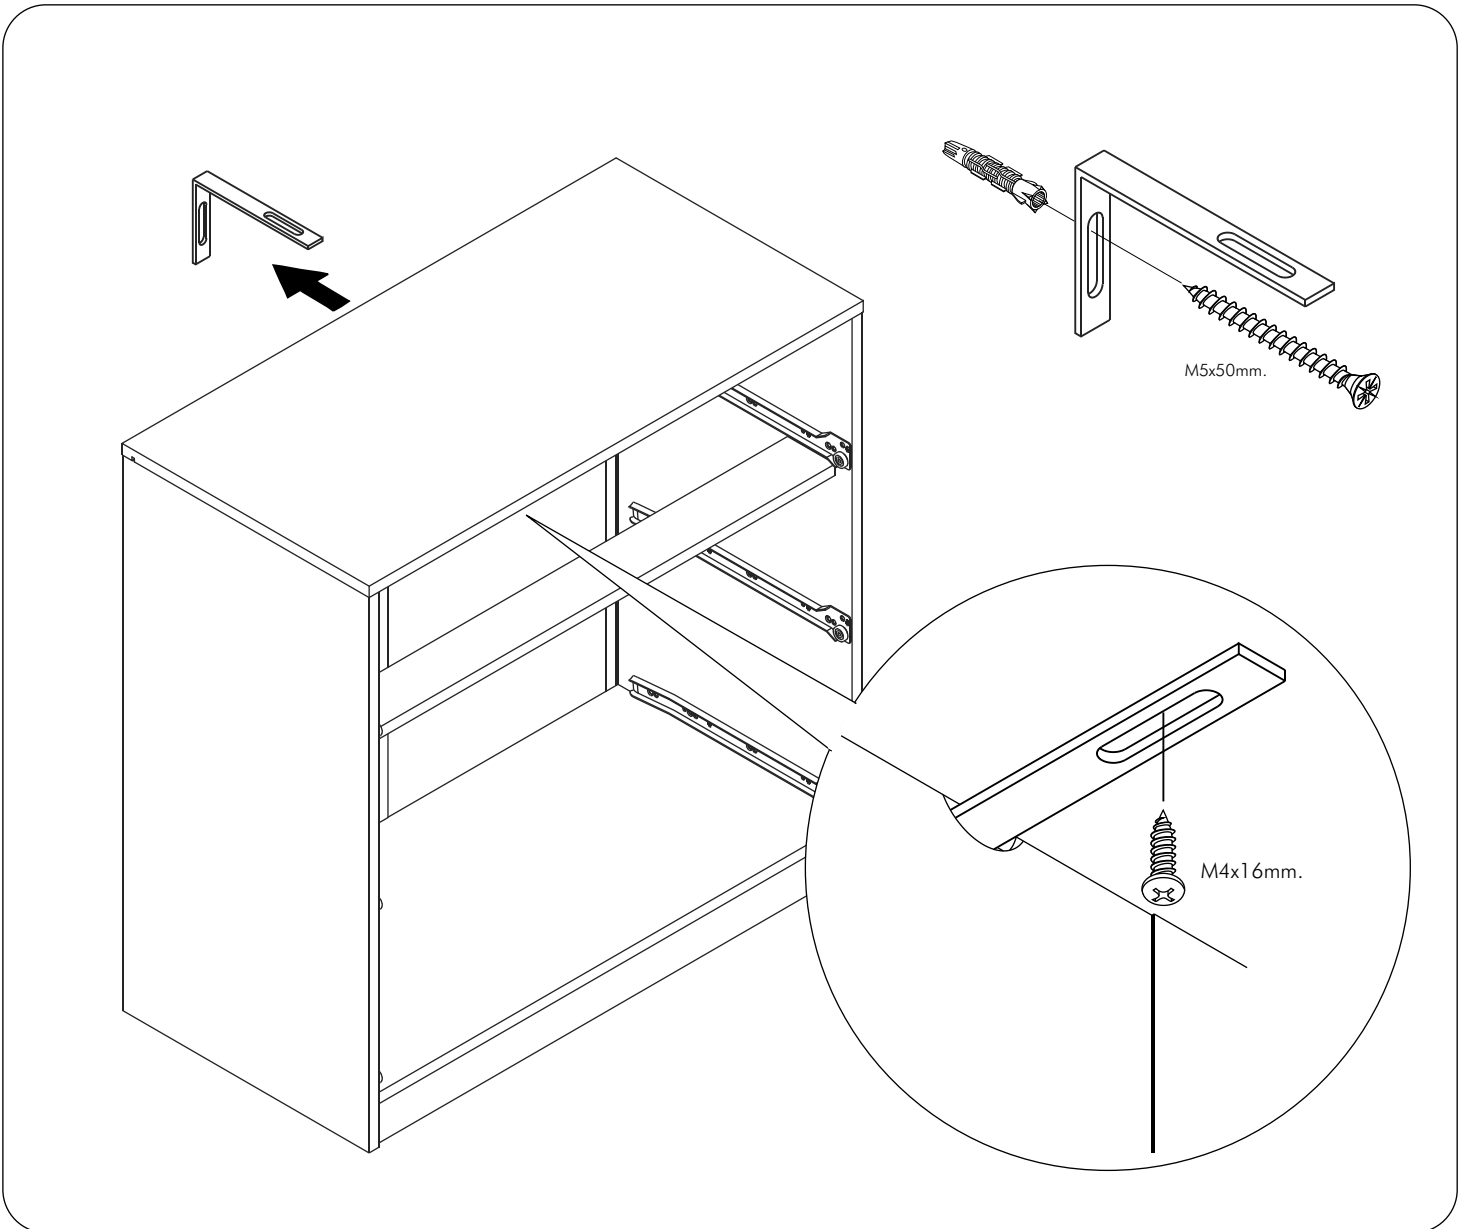

MARQUINA

TV Stand 180 cm.

CONNECT SYSTEM

M3.5x20mm.

M4x16mm.

HARDWARE

-BODY SET

x 12

(19 MM.)
x 12

#8x35
x 22

x 15

M4x16mm.
x 88

M4x16mm.
x 17

M4x30mm.
x 6

63x63 mm.
x 2

F+M3.5x20mm.
x 12

x 14

-DOOR SET

Insert

x 4

Half overlay

x 4

M4x16mm.
x 48

x 8