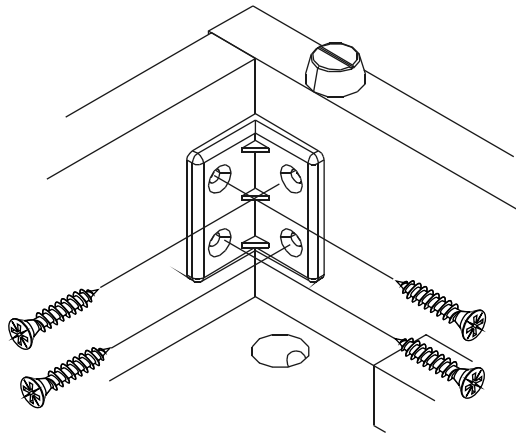

MARQUINA

TV Stand 180 cm.

CONNECT SYSTEM

M3.5x20mm.

M4x16mm.

HARDWARE

-BODY SET

x 12

(19 MM.)
x 12

#8x35
x 22

x 15

M4x16mm.
x 88

M4x16mm.
x 17

M4x30mm.
x 6

63x63 mm.
x 2

F+M3.5x20mm.
x 12

x 14

-DOOR SET

Insert

x 4

Half overlay

x 4

M4x16mm.
x 48

x 8