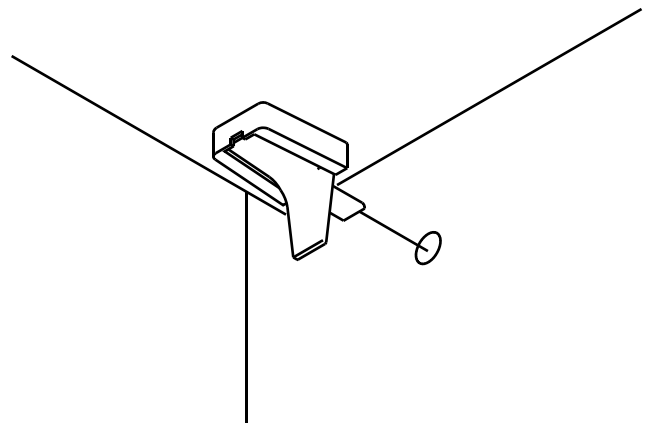

MARQUINA

TV Stand 180 cm.

CONNECT SYSTEM

M3.5x20mm.

M4x16mm.

HARDWARE

-BODY SET

x 12

(19 MM.)
x 12

#8x35
x 22

x 15

M4x16mm.
x 88

M4x16mm.
x 17

M4x30mm.
x 6

63x63 mm.
x 2

F+M3.5x20mm.
x 12