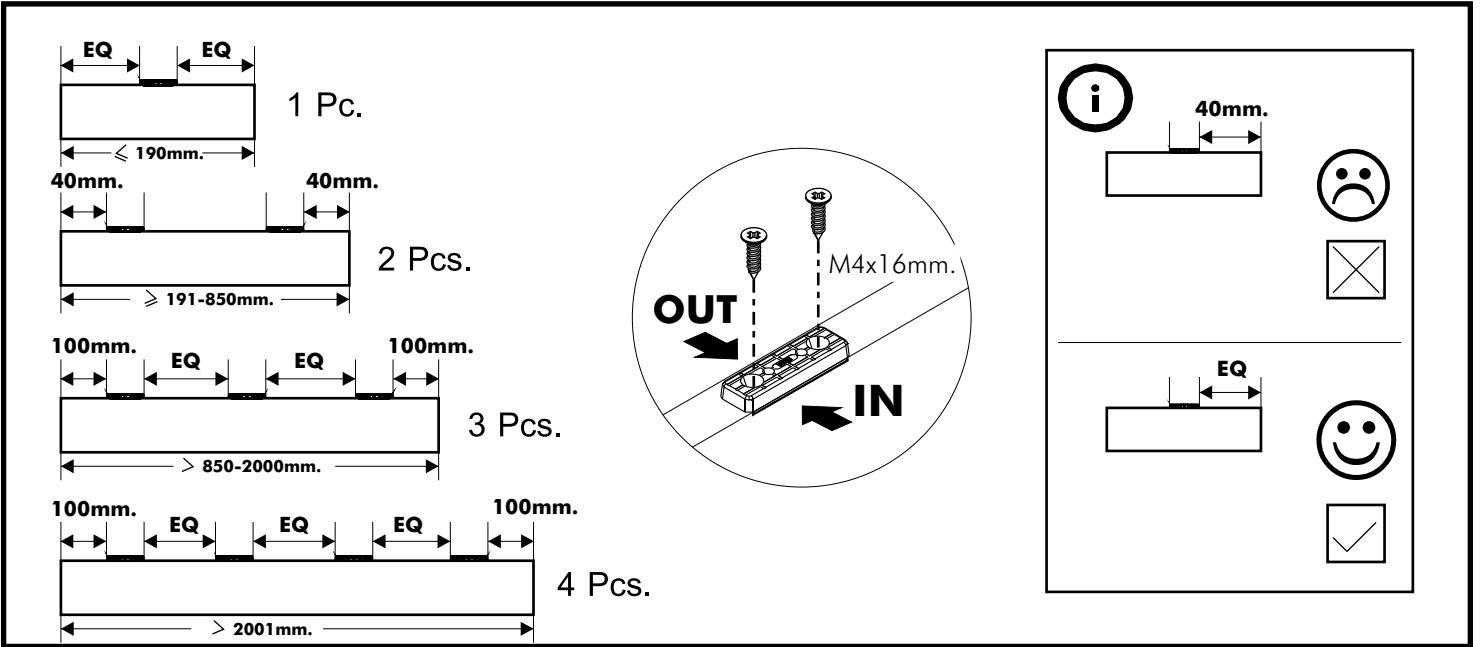

MARQUINA

TV Stand 180 cm.

CONNECT SYSTEM

M3.5x20mm.

M4x16mm.

HARDWARE

-BODY SET

x 12

(19 MM.)
x 12

#8x35
x 22

x 15

M4x16mm.
x 88

M4x16mm.
x 17

M4x30mm.
x 6

63x63 mm.
x 2

F+M3.5x20mm.
x 12

x 14

-DOOR SET

Insert

x 4

Half overlay

x 4

M4x16mm.
x 48

x 8