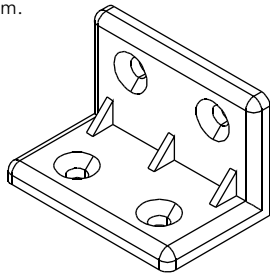

MARQUINA

TV Stand 180 cm.

CONNECT SYSTEM

M3.5x20mm.

M4x16mm.

HARDWARE

-BODY SET

x 12

(19 MM.)
x 12

#8x35
x 22

x 15

M4x16mm.
x 88

M4x16mm.
x 17

M4x30mm.
x 6

63x63 mm.
x 2

F+M3.5x20mm.
x 12

F+M4x45
x 4

x 8

F+M5x50
x 3

x 8

P+M4x45
x 8

x 1

#UP-745
x 1

x 2

x 14

-DOOR SET

Insert

x 4

Half overlay

x 4

M4x16mm.
x 48

x 8