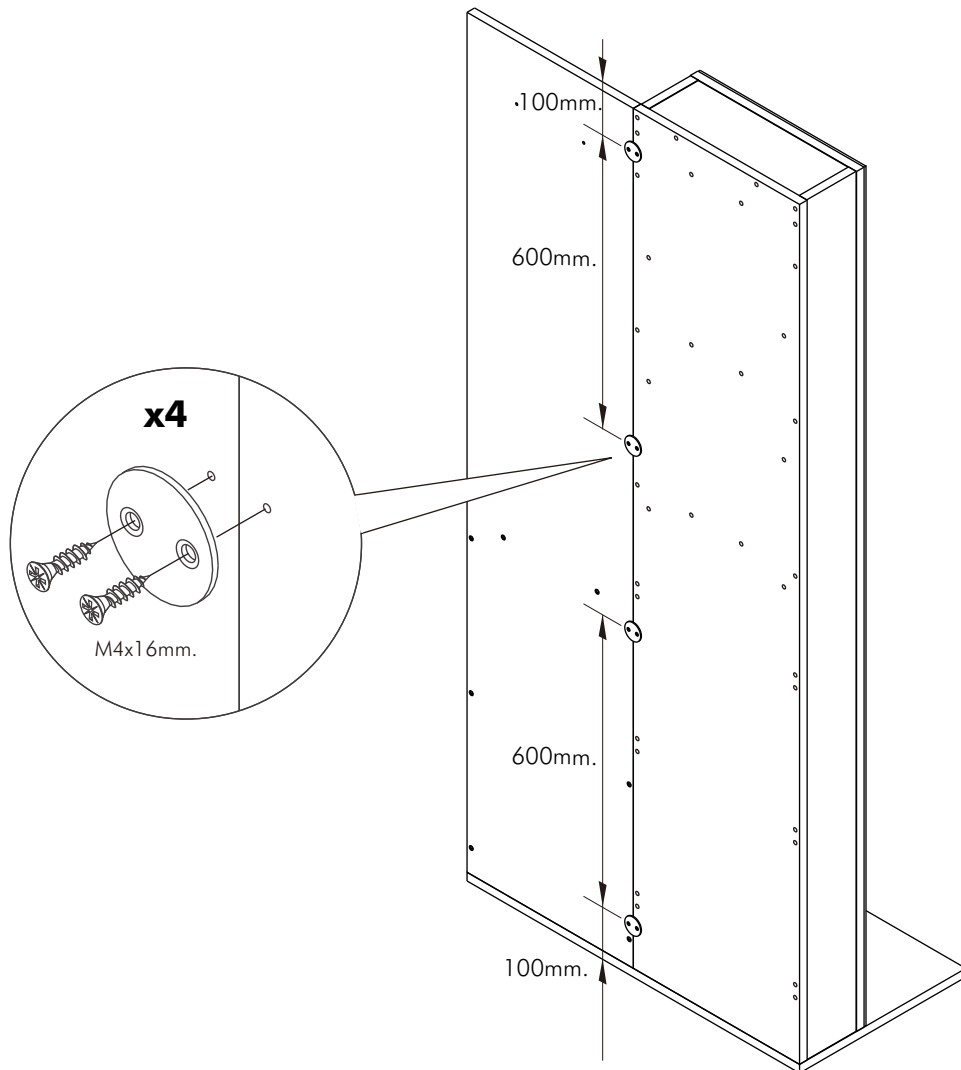

-DOOR SET

x 2

x 12

x 1

ASSEMBLY

TYPE:LEFT

-BODY SET

1.

M3.5x13mm.

2.

M4x50mm.

x27

3.

4.

ASSEMBLY

TYPE:RIGHT

-BODY SET

M3.5x13mm.

1.

2.

3.

4.

ASSEMBLY

TYPE:LEFT