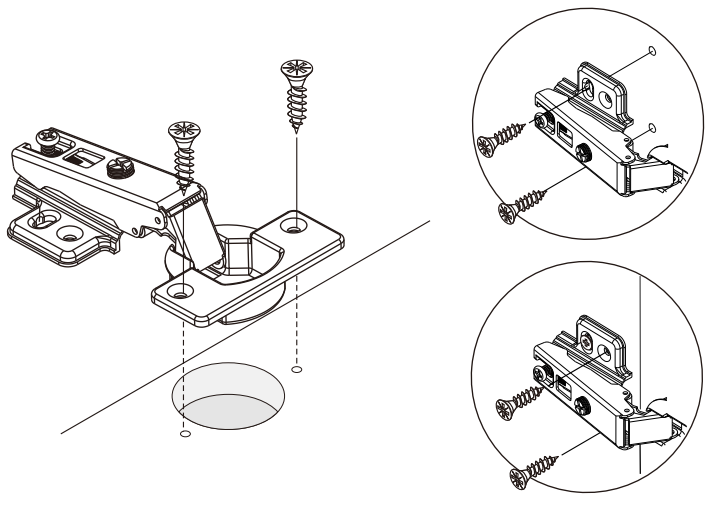

MARQUINA

Dressing Table 80cm.

TYPE:LEFT

TYPE:RIGHT

CONNECT SYSTEM

1

2

HARDWARE

-BODY SET

x 6

x 6

x 24

x 4

x 11

x 4

x 2

M3.5x13mm.

2.

M4x50mm.

x27

3.

4.

ASSEMBLY

TYPE:RIGHT

-BODY SET

M3.5x13mm.

1.

2.

3.

4.

ASSEMBLY

TYPE:LEFT