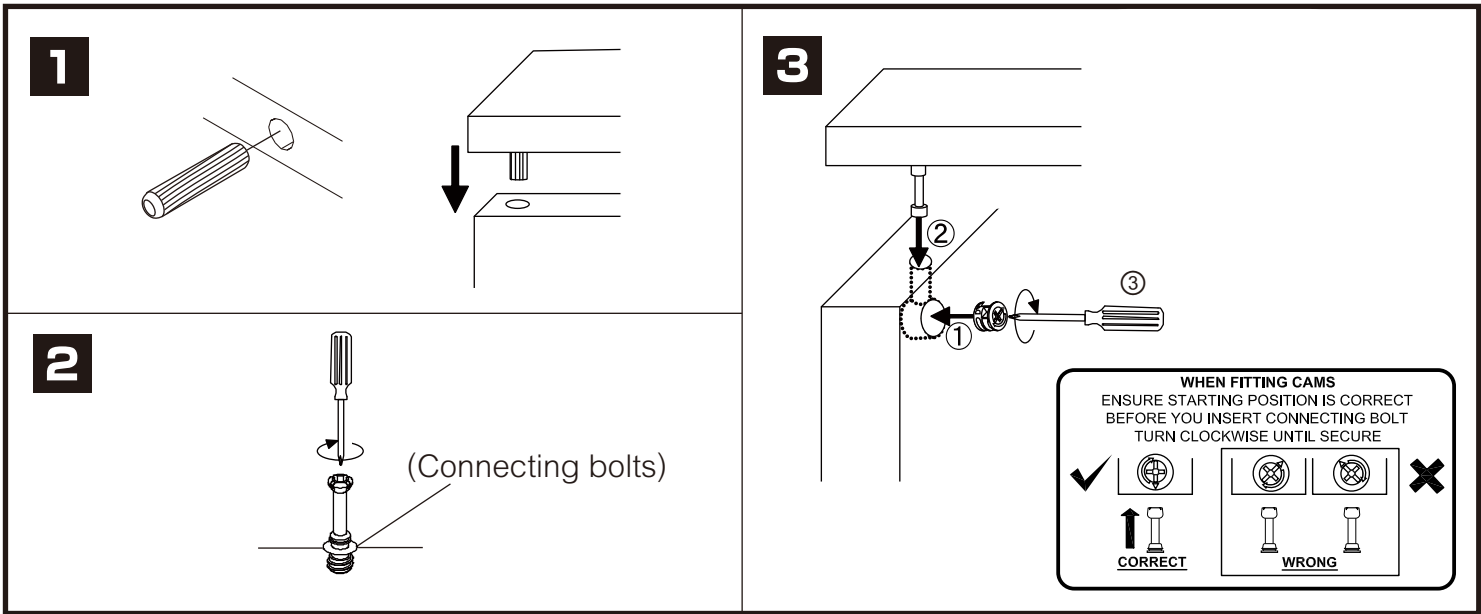

MARQUINA

Dressing Table 80cm.

TYPE:LEFT

TYPE:RIGHT

CONNECT SYSTEM

1

2

HARDWARE