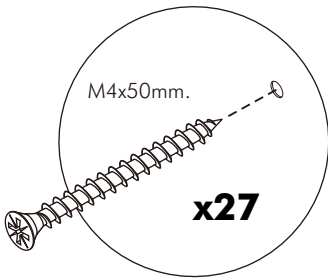

-BODY SET

x 6

x 6

x 24

x 4

x 11

x 4

x 2

-DOOR SET

x 2

x 12

x 1

ASSEMBLY

TYPE:LEFT

-BODY SET

1.

M3.5x13mm.

2.

M4x50mm.

x27

3.

4.

ASSEMBLY

TYPE:RIGHT

-BODY SET

M3.5x13mm.

1.

2.

3.

4.

ASSEMBLY

TYPE:LEFT