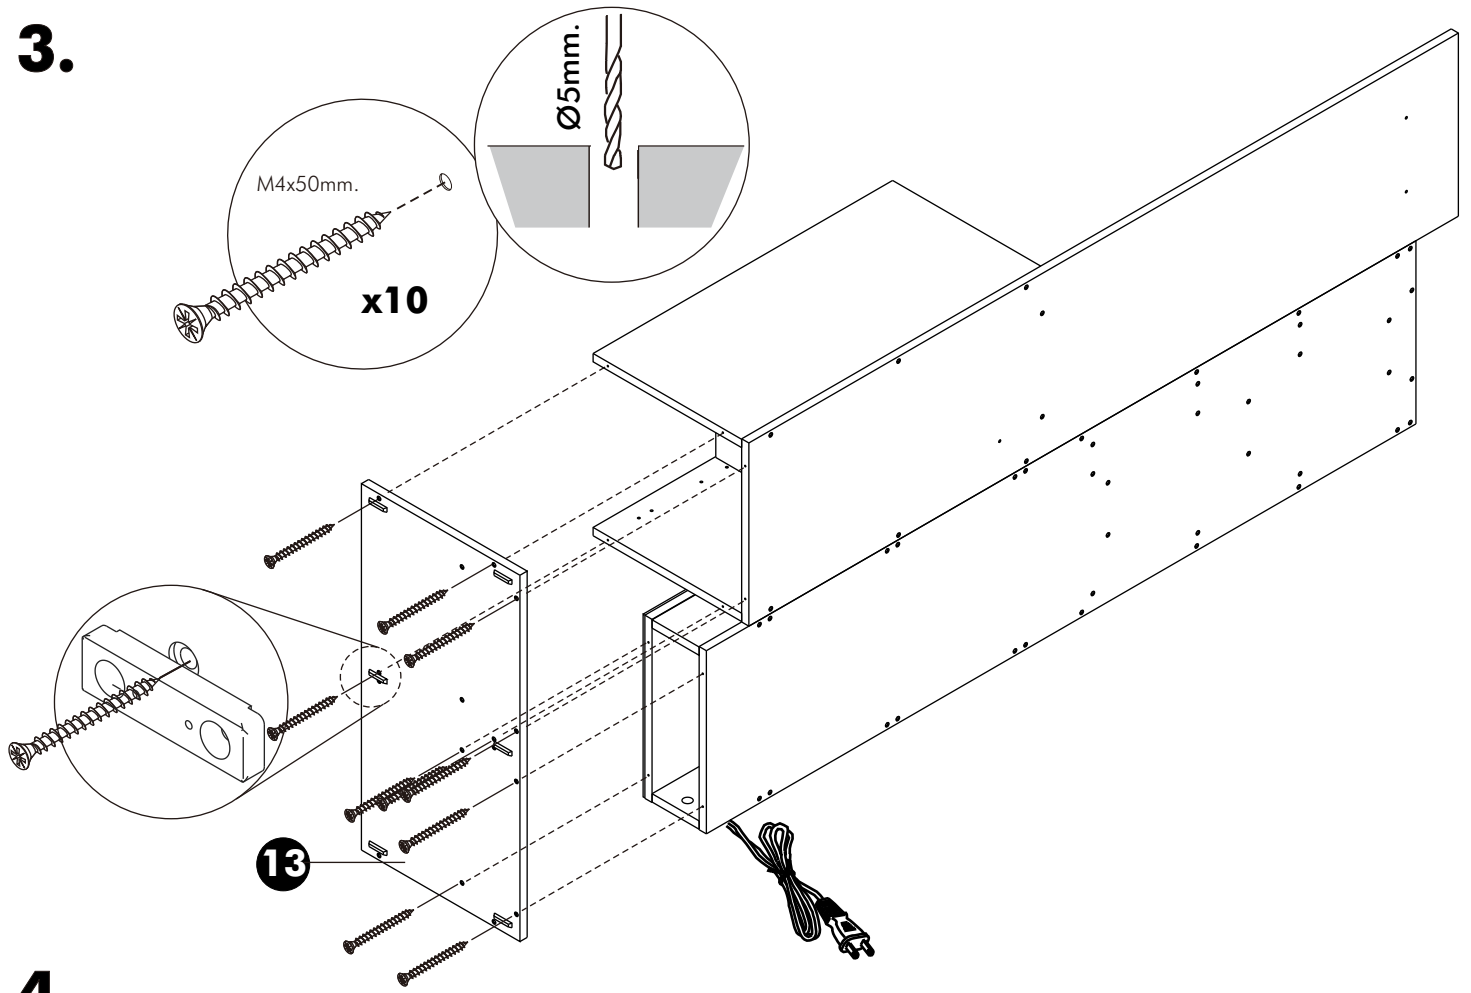

-BODY SET

M3.5x13mm.

1.

2.

3.

4.

ASSEMBLY

TYPE:LEFT