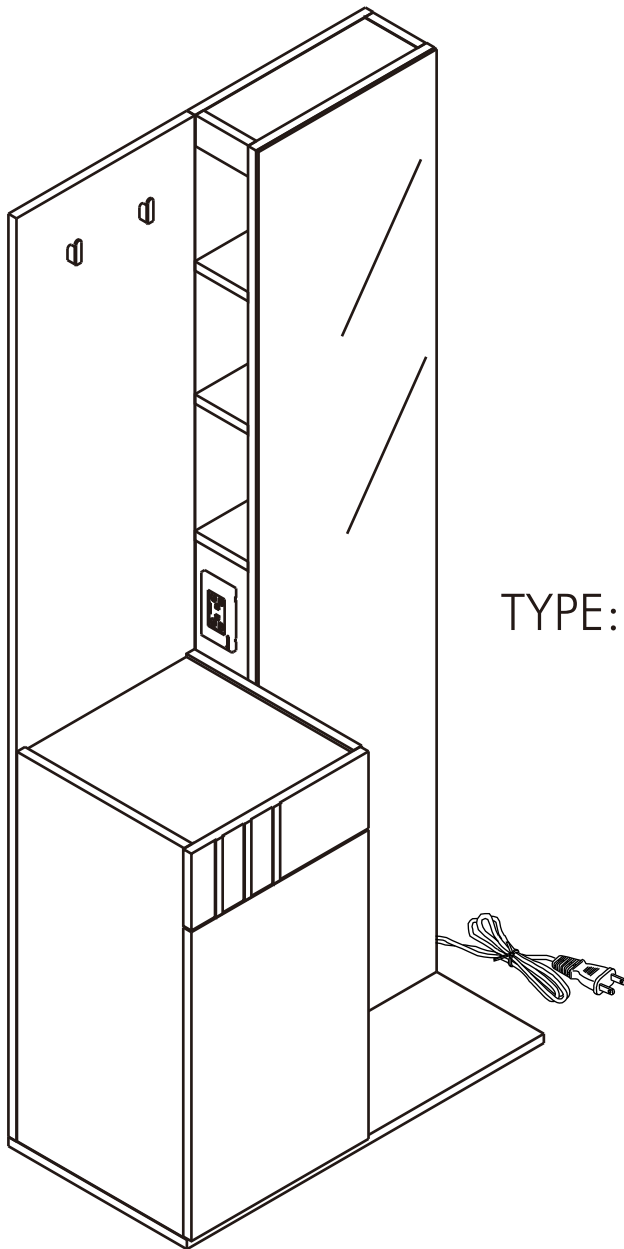

MARQUINA

Dressing Table 80cm.

TYPE:LEFT

TYPE:RIGHT

CONNECT SYSTEM

1

2

HARDWARE

-BODY SET

x 6

x 6

x 24

x 4

x 11

x 4

x 2

-DOOR SET

x 2

x 12

x 1

ASSEMBLY

TYPE:LEFT

-BODY SET

1.

-BODY SET

M3.5x13mm.

1.

2.

3.

4.

ASSEMBLY

TYPE:LEFT