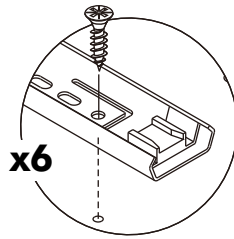

-DOOR SET

x 2

x 12

x 1

ASSEMBLY

TYPE:LEFT

-BODY SET

1.

M3.5x13mm.

2.

M4x50mm.

x27

3.

4.

ASSEMBLY

TYPE:RIGHT

-BODY SET

M3.5x13mm.

1.

2.

3.

4.

ASSEMBLY

TYPE:LEFT