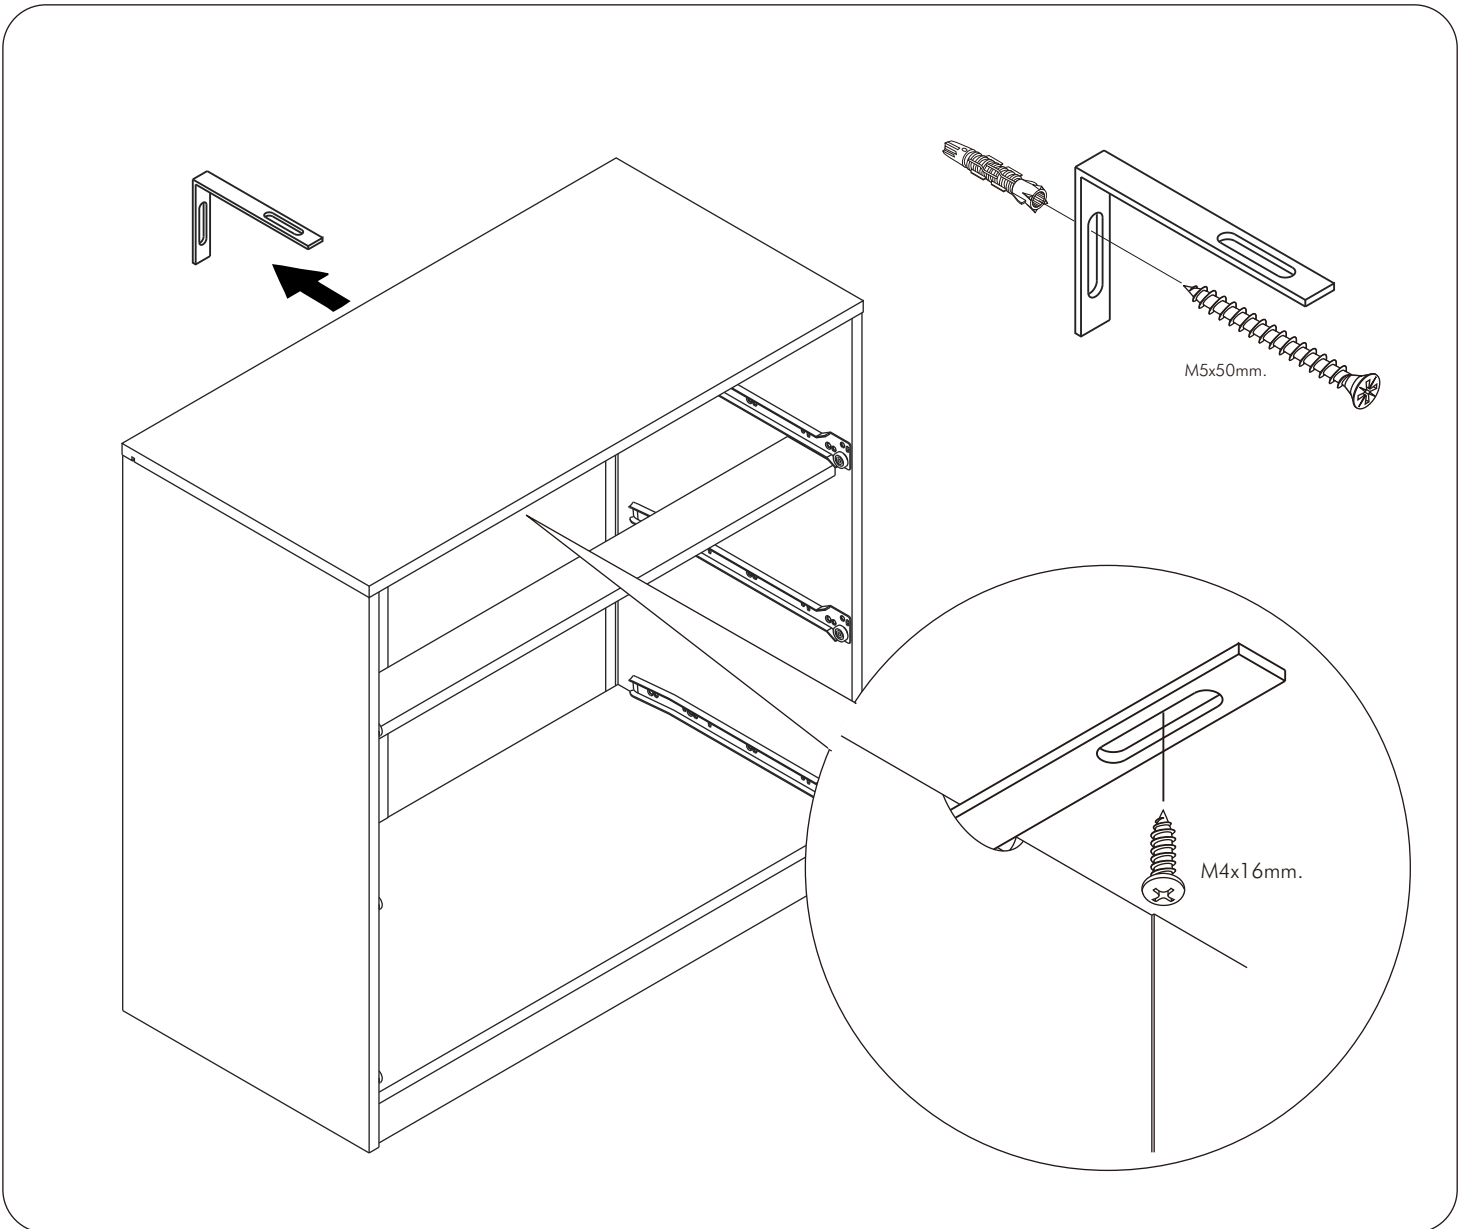

MARQUINA

Dressing Table 80cm.

TYPE:LEFT

TYPE:RIGHT

CONNECT SYSTEM

1

2

HARDWARE

-BODY SET

x 6

x 6

x 24

x 4

x 11

x 4

x 2

-DOOR SET

x 2

x 12

x 1

ASSEMBLY

TYPE:LEFT

-BODY SET

1.

-BODY SET

M3.5x13mm.

1.

2.

3.

4.

ASSEMBLY

TYPE:LEFT