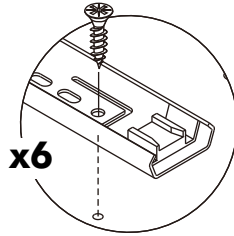

x 5

#5x3/4"

x 1

-DRAWER SET

x 1

x 12

x 8

x 2

-DOOR SET

x 2

x 12

x 1

ASSEMBLY

TYPE:LEFT

-BODY SET

1.

M3.5x13mm.

2.

M4x50mm.

x27

3.

4.

ASSEMBLY

TYPE:RIGHT

-BODY SET

M3.5x13mm.

1.

2.

3.

4.

ASSEMBLY

TYPE:LEFT