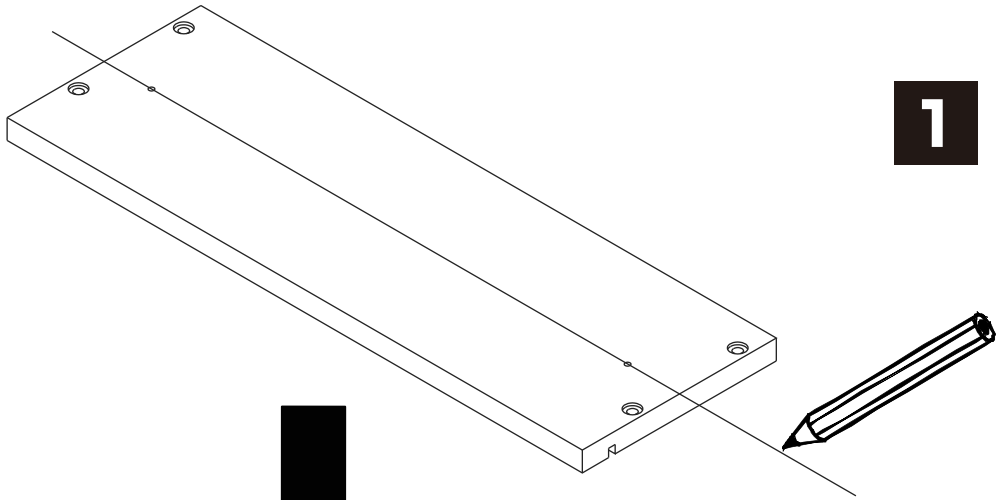

MARQUINA

Dressing Table 80cm.

TYPE:LEFT

TYPE:RIGHT

CONNECT SYSTEM

1

2

HARDWARE

-BODY SET

x 6

x 6

x 24

x 4

x 11

x 4

x 2

-DOOR SET

x 2

x 12

x 1

ASSEMBLY

TYPE:LEFT

-BODY SET

1.

-BODY SET

M3.5x13mm.

1.

2.

3.

4.

ASSEMBLY

TYPE:LEFT