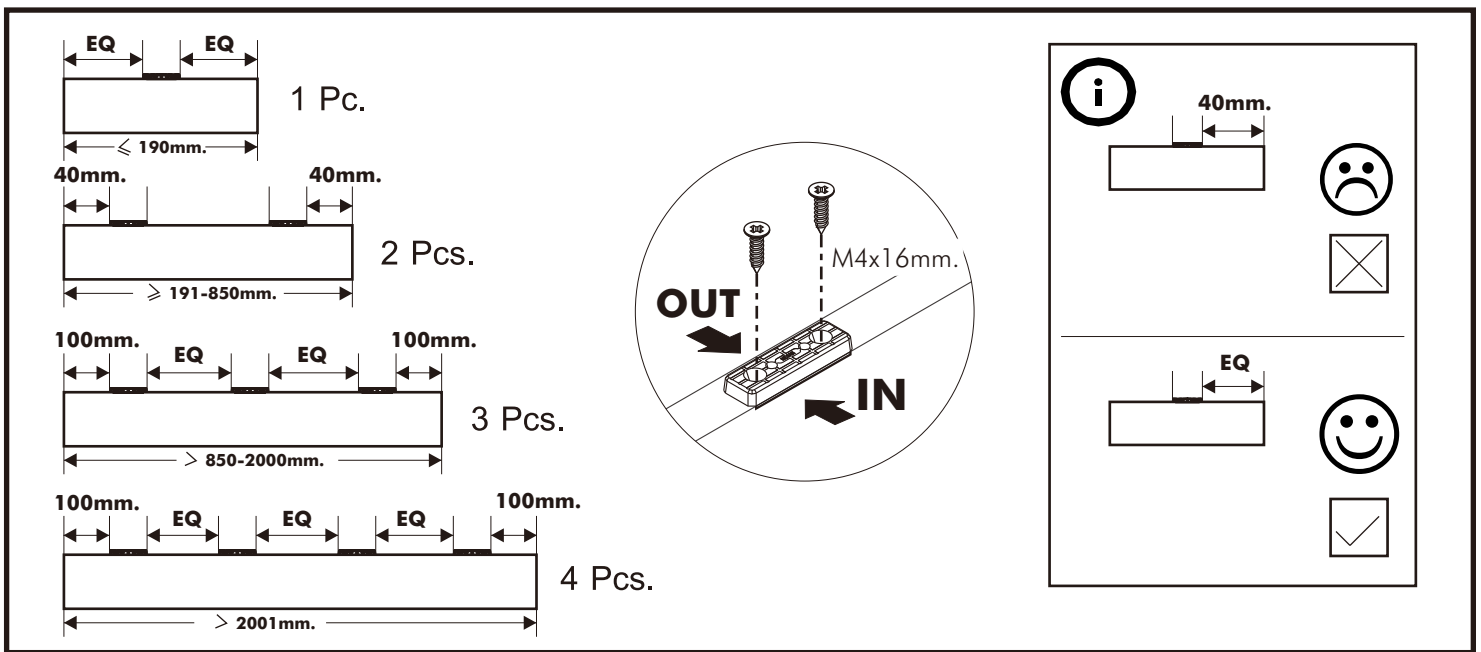

MARQUINA

Dressing Table 80cm.

TYPE:LEFT

TYPE:RIGHT

CONNECT SYSTEM

1

2

HARDWARE

-BODY SET

x 6

x 6

x 24

x 4

x 11

x 4

x 2

-DOOR SET

x 2

x 12

x 1

ASSEMBLY

TYPE:LEFT

-BODY SET

1.

-BODY SET

M3.5x13mm.

1.

2.

3.

4.

ASSEMBLY

TYPE:LEFT