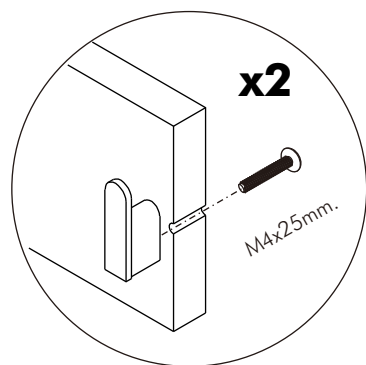

M3.5x13mm.

2.

M4x50mm.

x27

3.

4.

ASSEMBLY

TYPE:RIGHT

-BODY SET

M3.5x13mm.

1.

2.

3.

4.

ASSEMBLY

TYPE:LEFT

-DRAWER SET

ASSEMBLY

TYPE:RIGHT

-DRAWER SET

ASSEMBLY

TYPE:LEFT

-DOOR SET

14