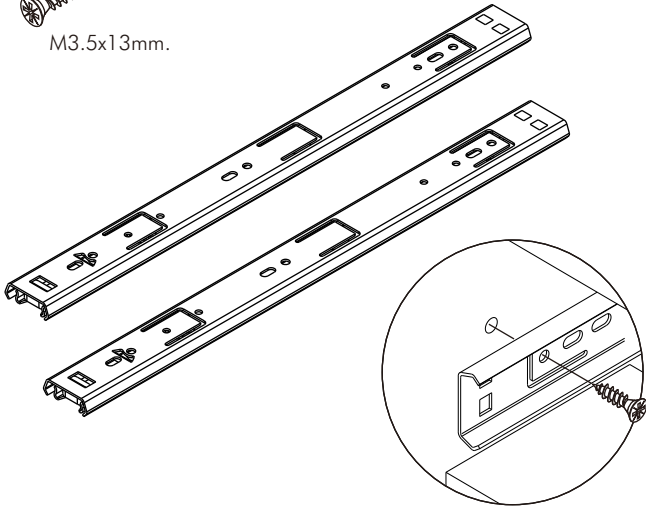

MARQUINA

Dressing Table 80cm.

TYPE:LEFT

TYPE:RIGHT

CONNECT SYSTEM

1

2

HARDWARE

-BODY SET

x 6

x 6

x 24

x 4

x 11

x 4

x 2

M3.5x13mm.

2.

M4x50mm.

x27

3.

4.

ASSEMBLY

TYPE:RIGHT

-BODY SET

M3.5x13mm.

1.

2.

3.

4.

ASSEMBLY

TYPE:LEFT