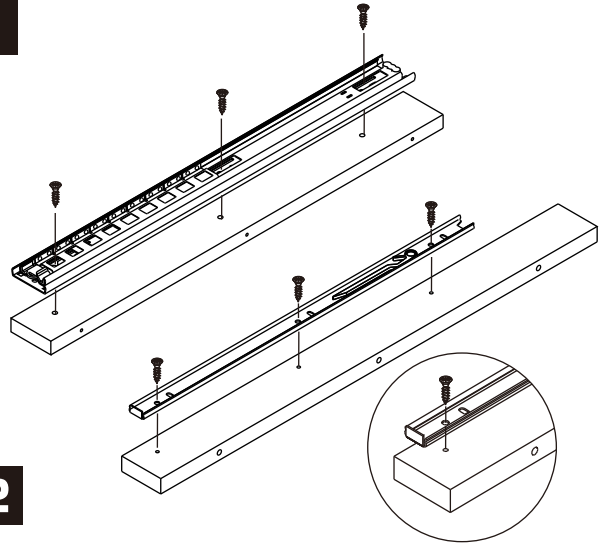

MARQUINA

Dressing Table 80cm.

TYPE:LEFT

TYPE:RIGHT

CONNECT SYSTEM

1

2

HARDWARE

-BODY SET

x 6

x 6

x 24

x 4

x 11

x 4

x 2

M3.5x13mm.

2.

M4x50mm.

x27

3.

4.

ASSEMBLY

TYPE:RIGHT

-BODY SET

M3.5x13mm.

1.

2.

3.

4.

ASSEMBLY

TYPE:LEFT