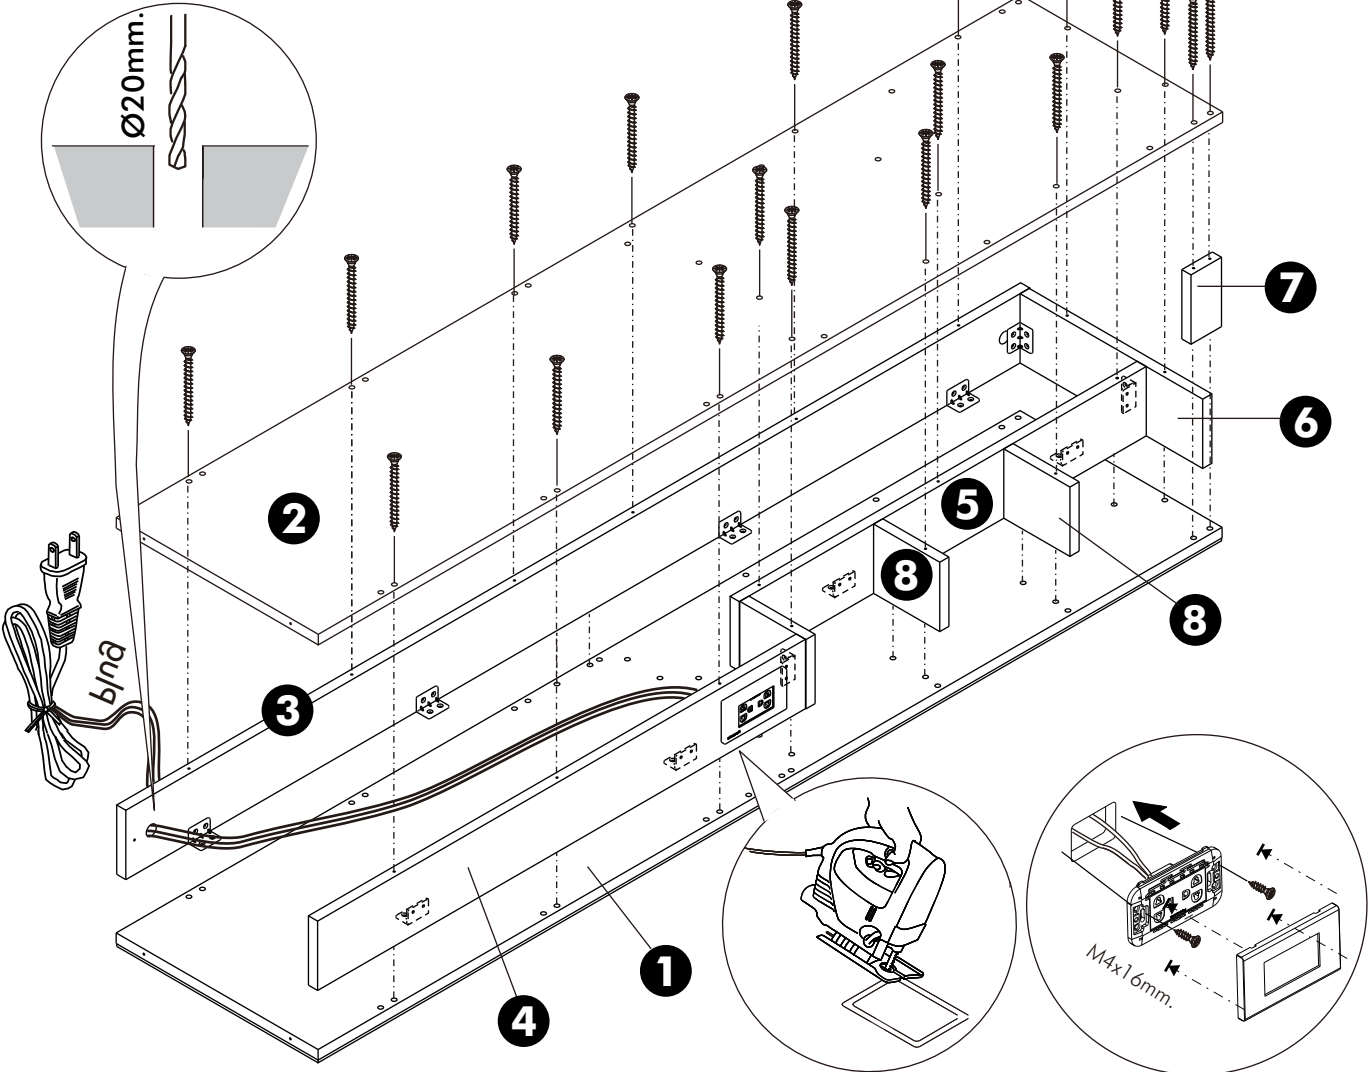

-DOOR SET

x 2

x 12

x 1

ASSEMBLY

TYPE:LEFT

-BODY SET

1.

M3.5x13mm.

2.

M4x50mm.

x27

3.

4.

ASSEMBLY

TYPE:RIGHT

-BODY SET

M3.5x13mm.

1.

2.

3.

4.

ASSEMBLY

TYPE:LEFT