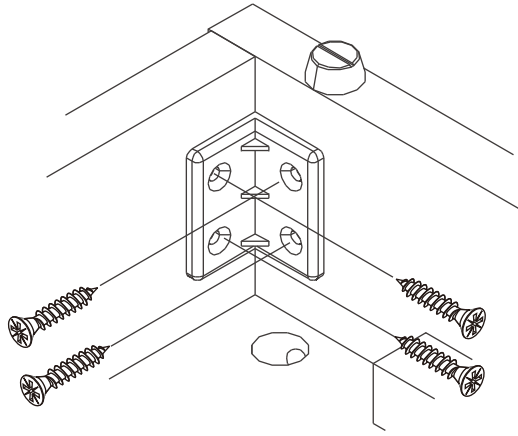

MARQUINA

Dressing Table 80cm.

TYPE:LEFT

TYPE:RIGHT

CONNECT SYSTEM

1

2

HARDWARE

-BODY SET

x 6

x 6

x 24

x 4

x 11

x 4

x 2

M3.5x13mm.

2.

M4x50mm.

x27

3.

4.

ASSEMBLY

TYPE:RIGHT

-BODY SET

M3.5x13mm.

1.

2.

3.

4.

ASSEMBLY

TYPE:LEFT