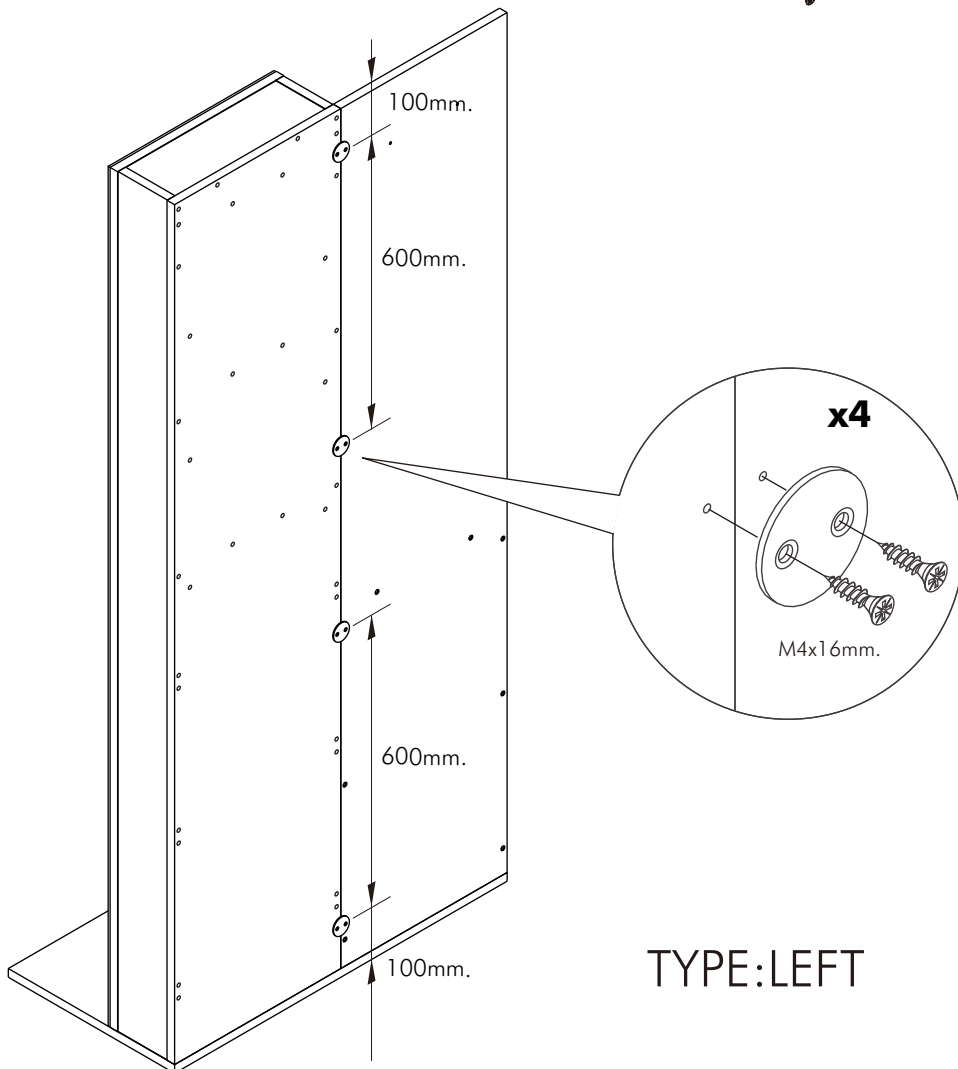

-DOOR SET

x 2

x 12

x 1

ASSEMBLY

TYPE:LEFT

-BODY SET

1.

M3.5x13mm.

2.

M4x50mm.

x27

3.

4.

ASSEMBLY

TYPE:RIGHT

-BODY SET

M3.5x13mm.

1.

2.

3.

4.

ASSEMBLY

TYPE:LEFT