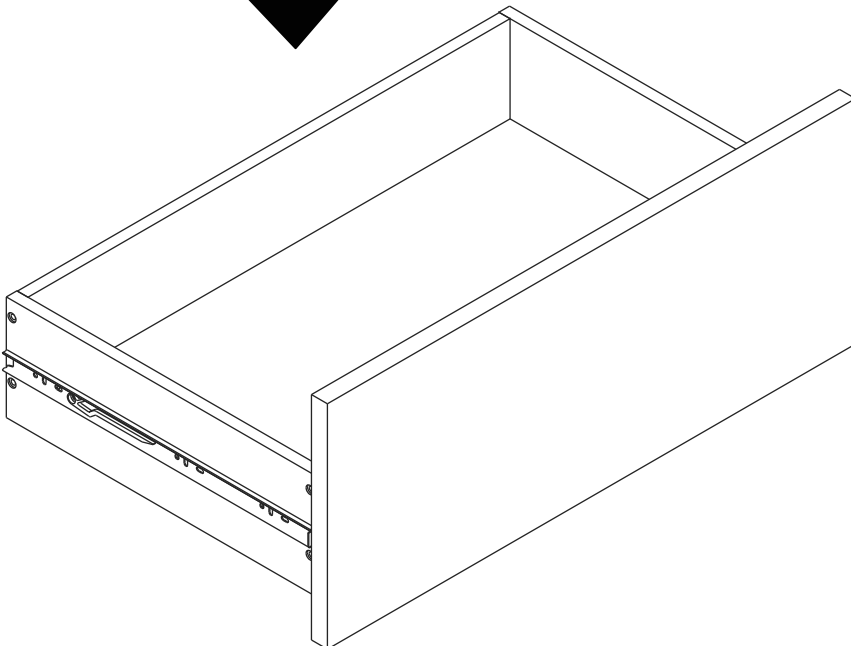

MARQUINA

Dressing Table 80cm.

TYPE:LEFT

TYPE:RIGHT

CONNECT SYSTEM

1

2

HARDWARE

-BODY SET

x 6

x 6

x 24

x 4

x 11

x 4

x 2

-DOOR SET

x 2

x 12

x 1

ASSEMBLY

TYPE:LEFT

-BODY SET

1.

-BODY SET

M3.5x13mm.

1.

2.

3.

4.

ASSEMBLY

TYPE:LEFT