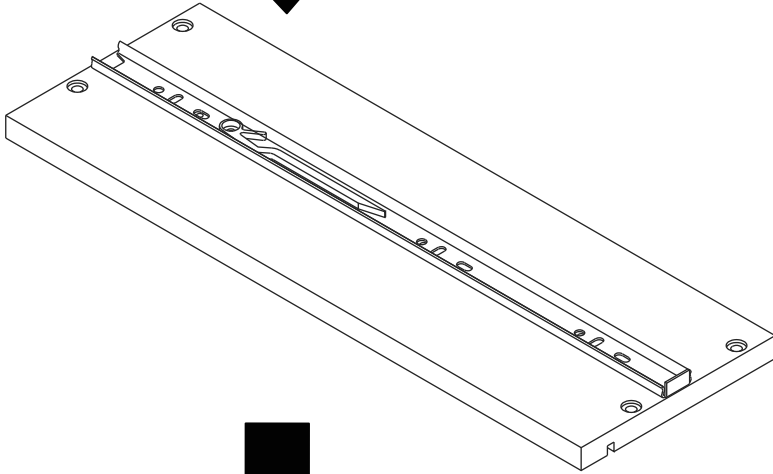

MARQUINA

Dressing Table 80cm.

TYPE:LEFT

TYPE:RIGHT

CONNECT SYSTEM

1

2

HARDWARE

-BODY SET

x 6

x 6

x 24

x 4

x 11

x 4

x 2

-DOOR SET

x 2

x 12

x 1

ASSEMBLY

TYPE:LEFT

-BODY SET

1.

-BODY SET

M3.5x13mm.

1.

2.

3.

4.

ASSEMBLY

TYPE:LEFT