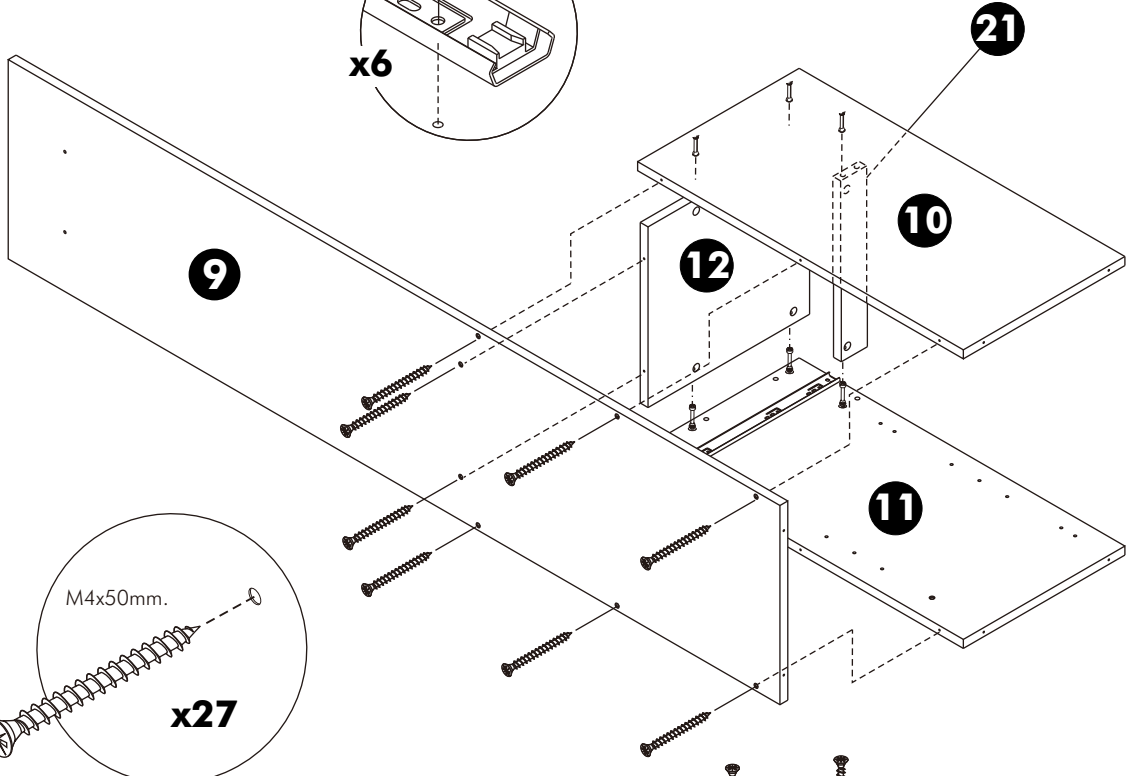

-DOOR SET

x 2

x 12

x 1

ASSEMBLY

TYPE:LEFT

-BODY SET

1.

M3.5x13mm.

2.

M4x50mm.

x27

3.

4.

ASSEMBLY

TYPE:RIGHT

-BODY SET

M3.5x13mm.

1.

2.

3.

4.

ASSEMBLY

TYPE:LEFT