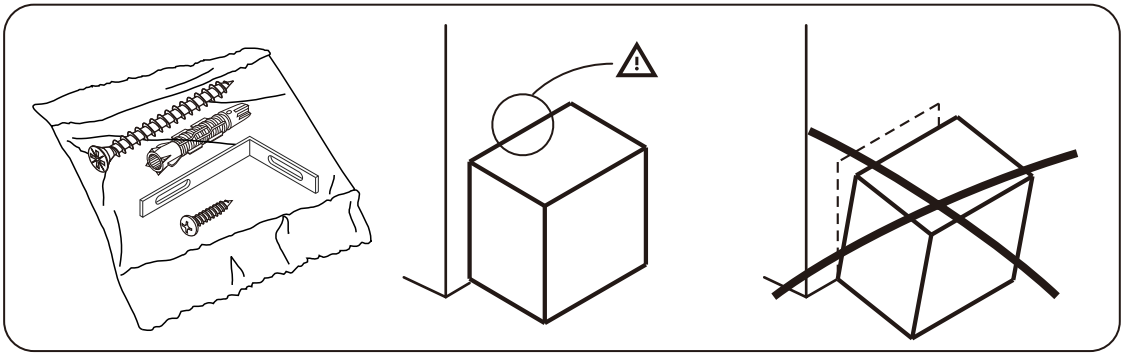

MARQUINA

Dressing Table 80cm.

TYPE:LEFT

TYPE:RIGHT

CONNECT SYSTEM

1

2

HARDWARE

-BODY SET

x 6

x 6

x 24

x 4

x 11

x 4

x 2

-DOOR SET

x 2

x 12

x 1

ASSEMBLY

TYPE:LEFT

-BODY SET

1.