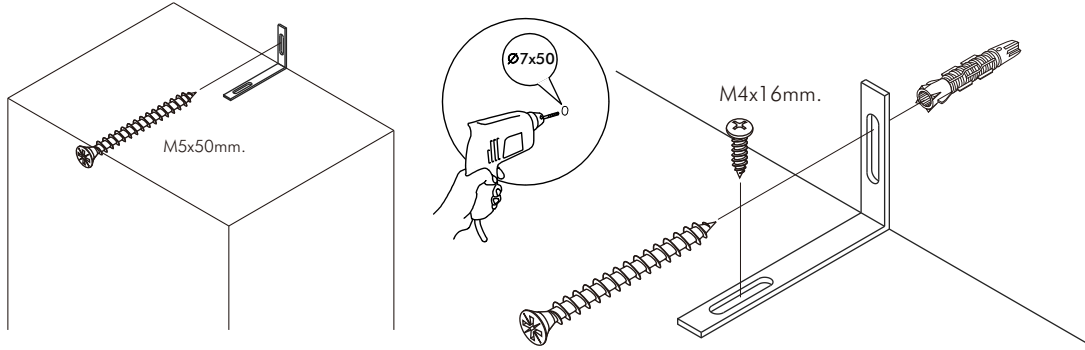

MARQUINA

Dressing Table 80cm.

TYPE:LEFT

TYPE:RIGHT

CONNECT SYSTEM

1

2

HARDWARE

-BODY SET

x 6

x 6

x 24

x 4

x 11

x 4

x 2

-DOOR SET

x 2

x 12

x 1

ASSEMBLY

TYPE:LEFT

-BODY SET

1.

-BODY SET

M3.5x13mm.

1.

2.

3.

4.

ASSEMBLY

TYPE:LEFT