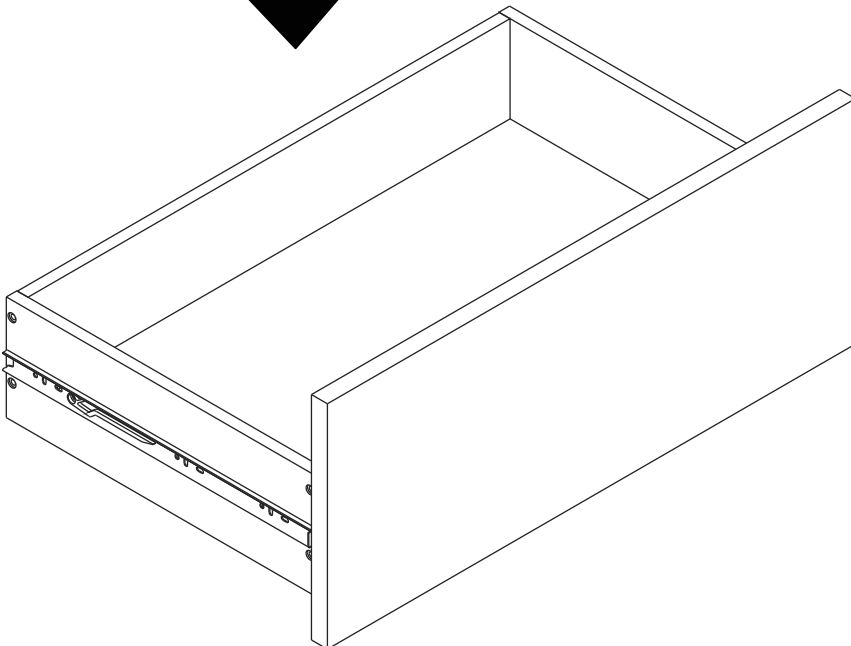

ITAL-SMART

Dressing Stand 50 cm.

CONNECT SYSTEM

HARDWARE

-BODY SET

x 26

x 26

8x35mm.

x 44

M4x40mm.

x 4

x 1

x 1

M4x16mm.

x 3

M3.5x25mm.

x 13

M4x50mm.

x 1

M4x30mm.

x 4

x 1

x 2

M4x16mm.