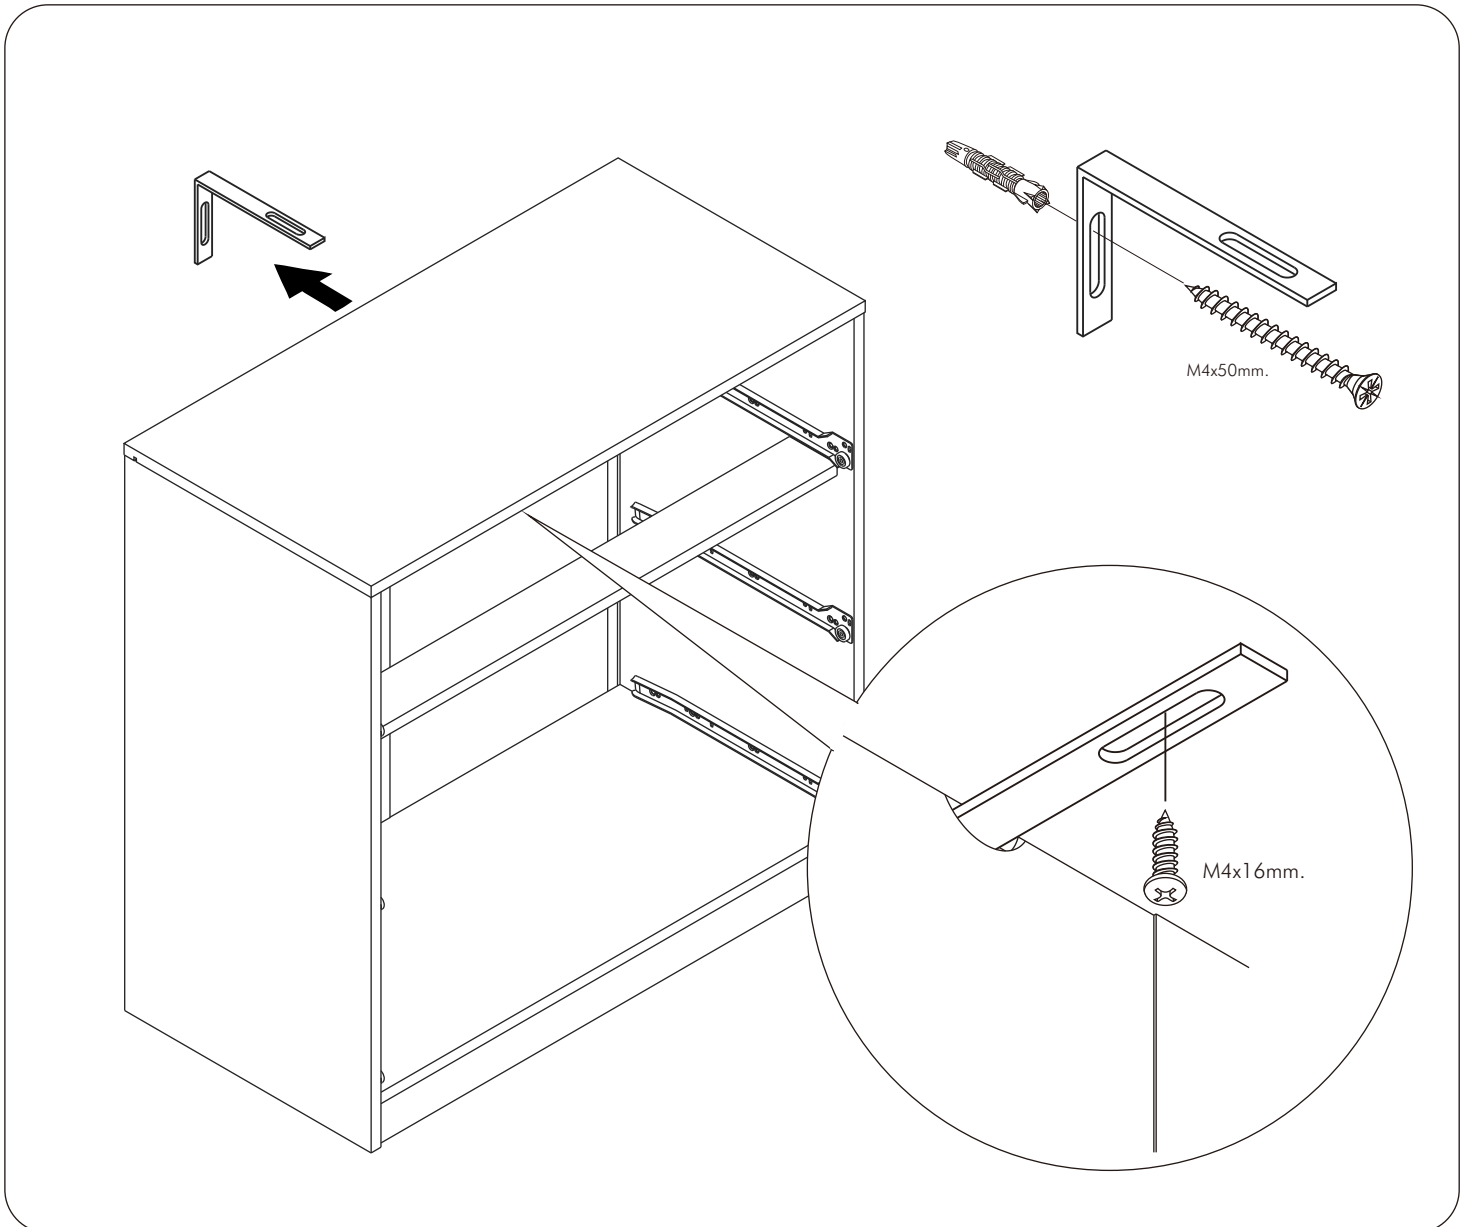

ITAL-SMART

Dressing Stand 50 cm.

CONNECT SYSTEM

HARDWARE

-BODY SET

x 26

x 26

8x35mm.

x 44

M4x40mm.

x 4

x 1

x 1

M4x16mm.

x 3

M3.5x25mm.