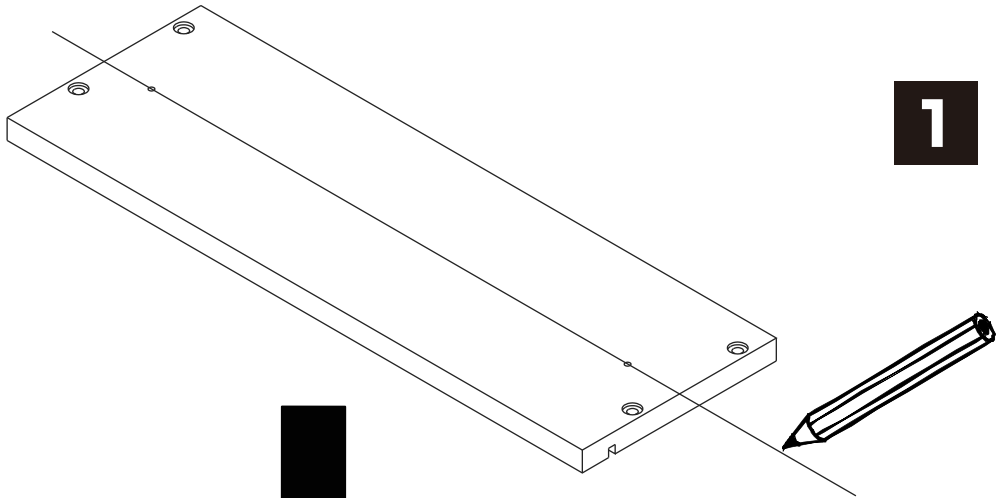

ITAL-SMART

Dressing Stand 50 cm.

CONNECT SYSTEM

HARDWARE

-BODY SET

x 26

x 26

8x35mm.

x 44

M4x40mm.

x 4

x 1

x 1

M4x16mm.

x 3

M3.5x25mm.

x 13

M4x50mm.

x 1

M4x30mm.

x 4

x 1

x 2

M4x16mm.