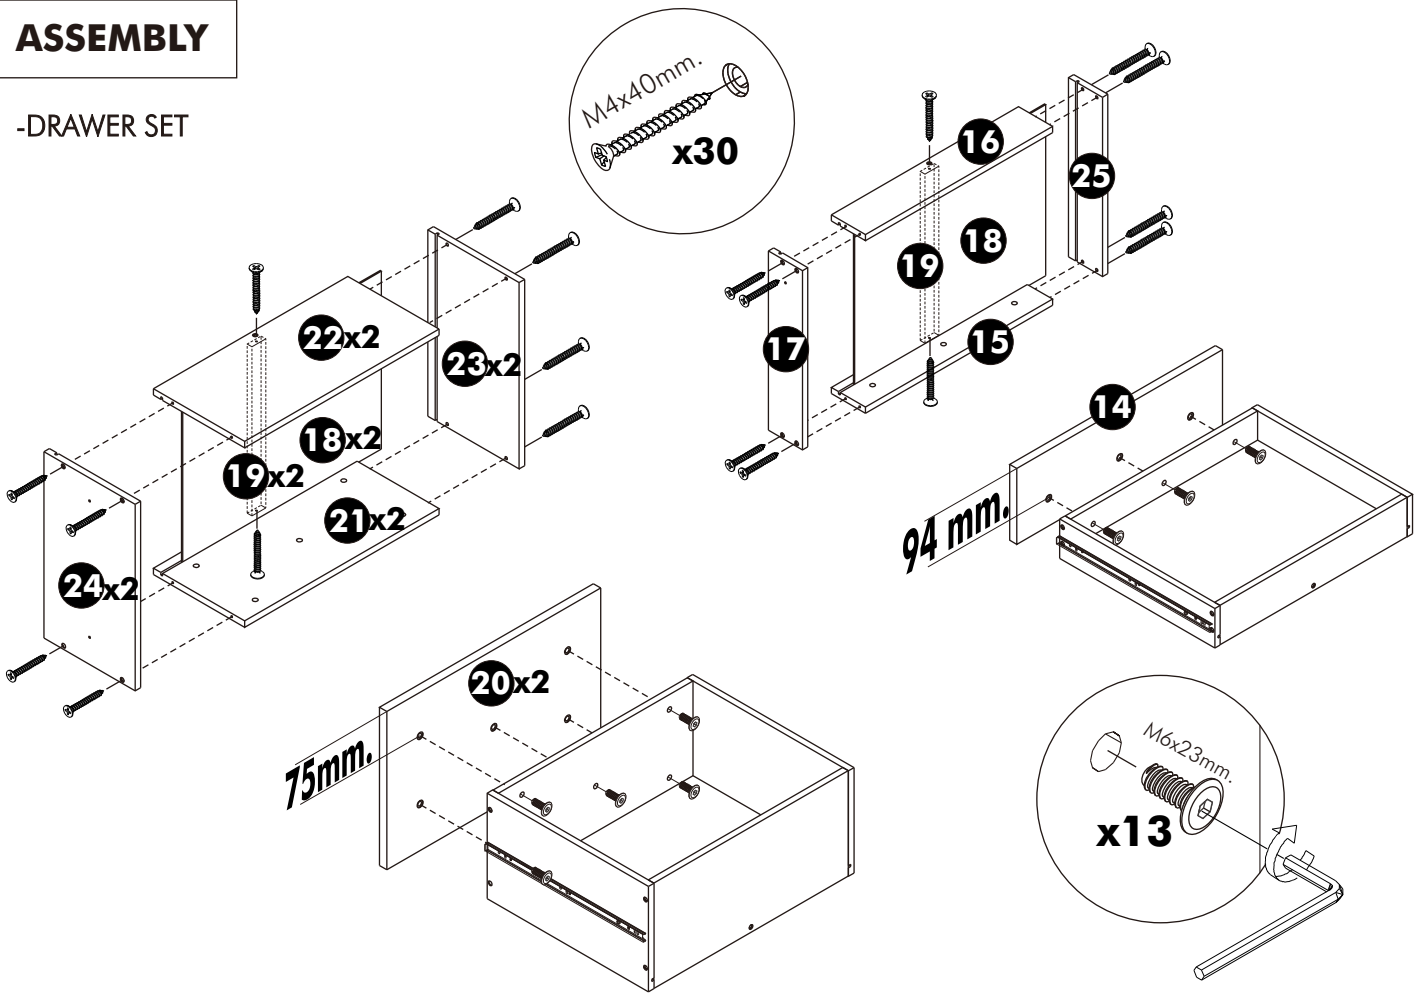

M6x23mm.

x 13

M4x16mm.

x 18

-LAMP SET

x 5

x 5

#5x3/4"

x 2

M3.5x13mm.

x 4

x 1

x 1

x 1

ASSEMBLY

-BODY SET

1.

2.

3.

4.

ASSEMBLY

-DRAWER SET

5.

6.

7.

ITAL-SMART
Top box 50cm/57
(Hardware)

ITAL-SMART
Top box 50cm/57
(Hardware)