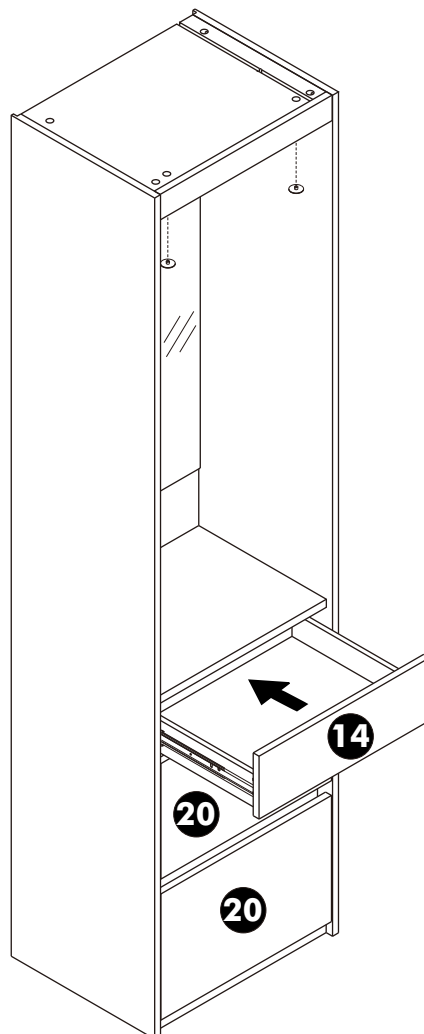

x 44

M4x40mm.

x 4

x 1

x 1

M4x16mm.

x 3

M3.5x25mm.

M6x23mm.

x 13

M4x16mm.

x 18

-LAMP SET

x 5

x 5

#5x3/4"

1.

2.

3.

4.

ASSEMBLY

-DRAWER SET

5.

6.

7.

ITAL-SMART
Top box 50cm/57
(Hardware)

ITAL-SMART
Top box 50cm/57
(Hardware)