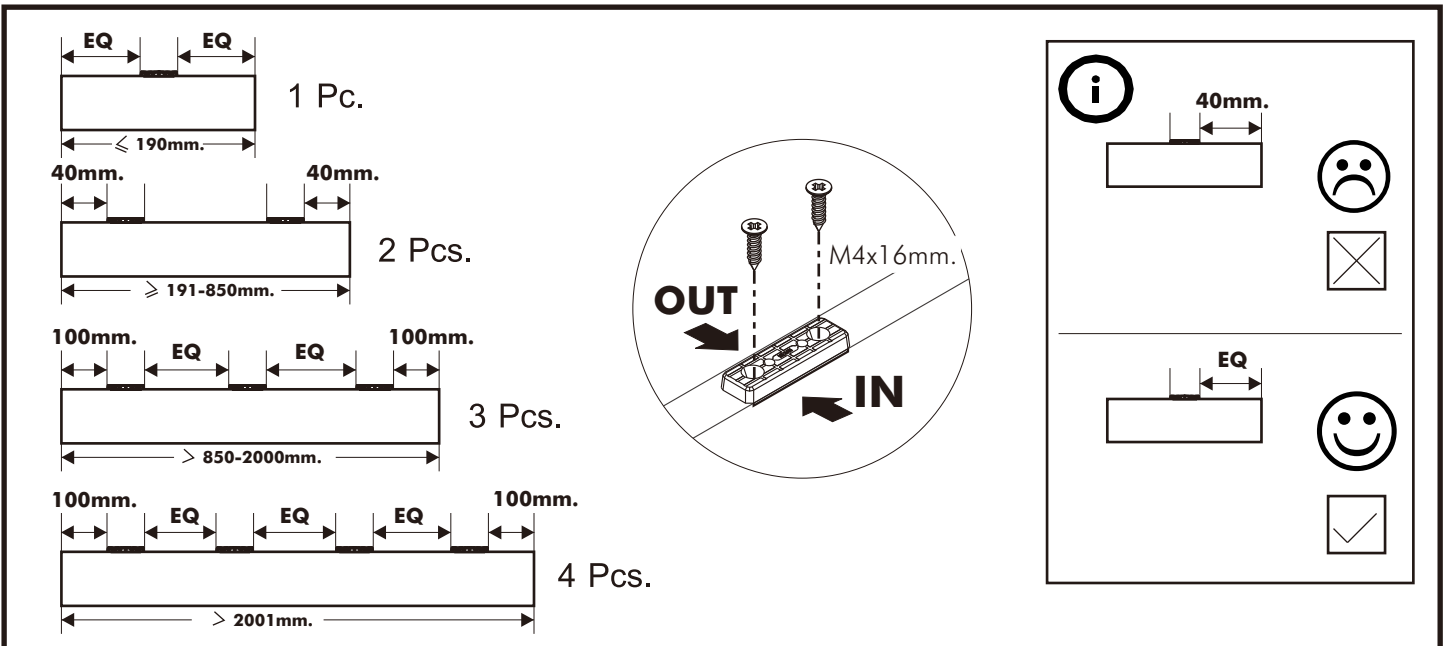

ITAL-SMART

Dressing Stand 50 cm.

CONNECT SYSTEM

HARDWARE

-BODY SET

x 26

x 26

8x35mm.

x 44

M4x40mm.

x 4

x 1

x 1

M4x16mm.

x 3

M3.5x25mm.

x 13

M4x50mm.

x 1

M4x30mm.

x 4

x 1

x 2

M4x16mm.

x 16

x 8

-DRAWER SET

x 3

M3.5x13mm.

x 18

M4x40mm.

x 30