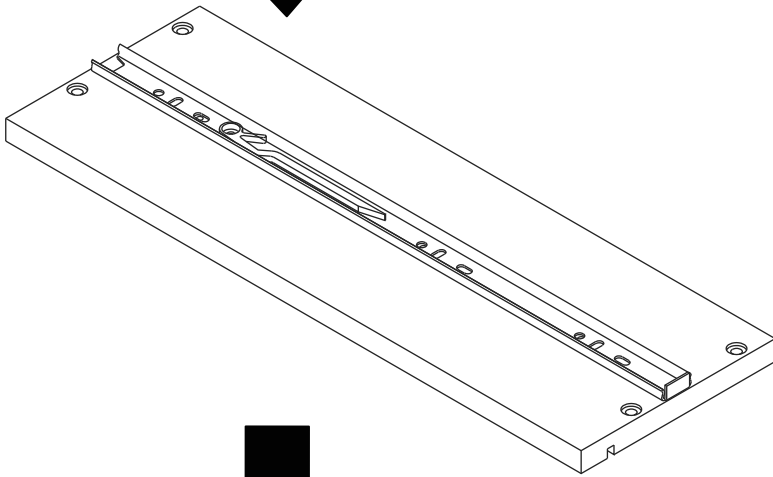

ITAL-SMART

Dressing Stand 50 cm.

CONNECT SYSTEM

HARDWARE

-BODY SET

x 26

x 26

8x35mm.

x 44

M4x40mm.

x 4

x 1

x 1

M4x16mm.

x 3

M3.5x25mm.

x 13

M4x50mm.

x 1

M4x30mm.

x 4

x 1

x 2

M4x16mm.