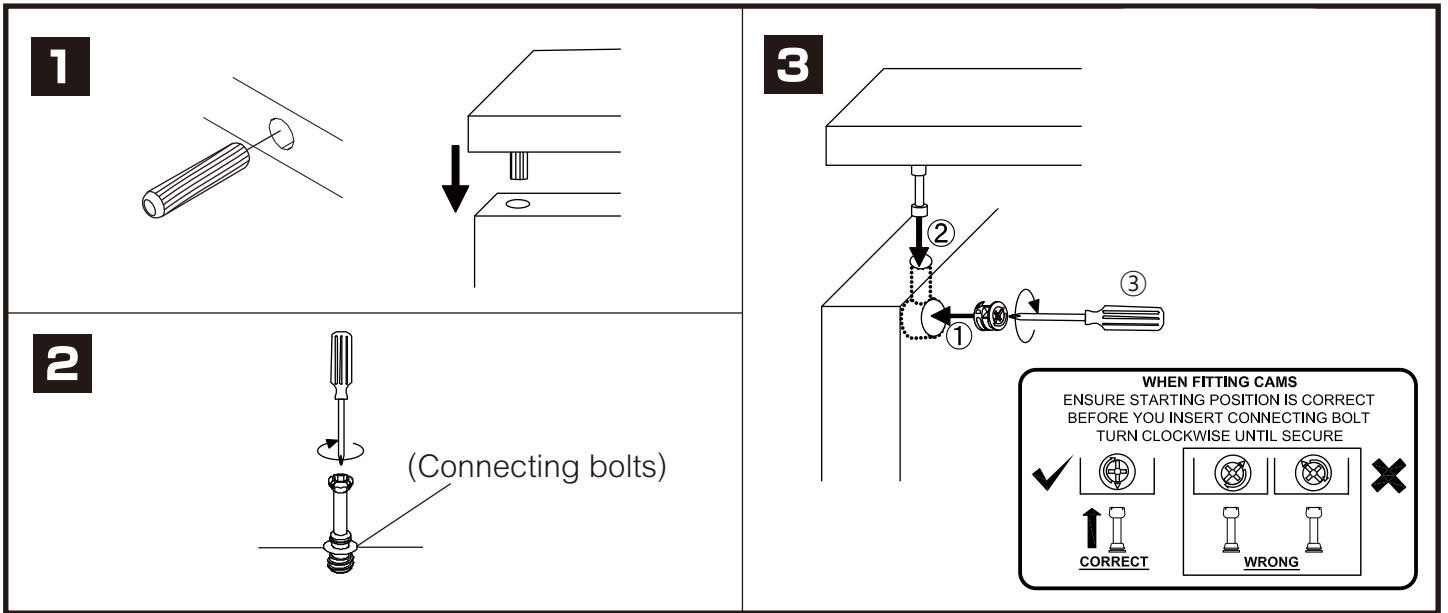

ITAL-SMART

Dressing Stand 50 cm.

CONNECT SYSTEM

HARDWARE

-BODY SET

x 26

x 26

8x35mm.