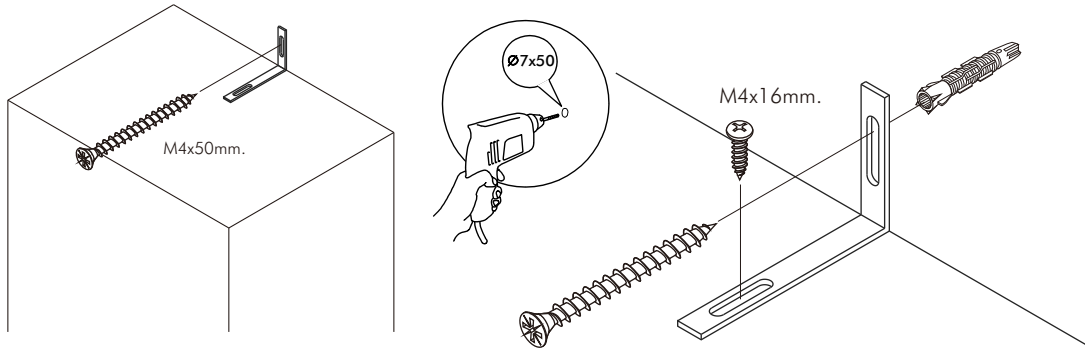

ITAL-SMART

Dressing Stand 50 cm.

CONNECT SYSTEM

HARDWARE

-BODY SET

x 26

x 26

8x35mm.

x 44

M4x40mm.

x 4

x 1

x 1

M4x16mm.

x 3

M3.5x25mm.

x 13

M4x50mm.

x 1

M4x30mm.

x 4

x 1

x 2

M4x16mm.

x 16

x 8

-DRAWER SET

x 3

M3.5x13mm.

x 18

M4x40mm.

x 30