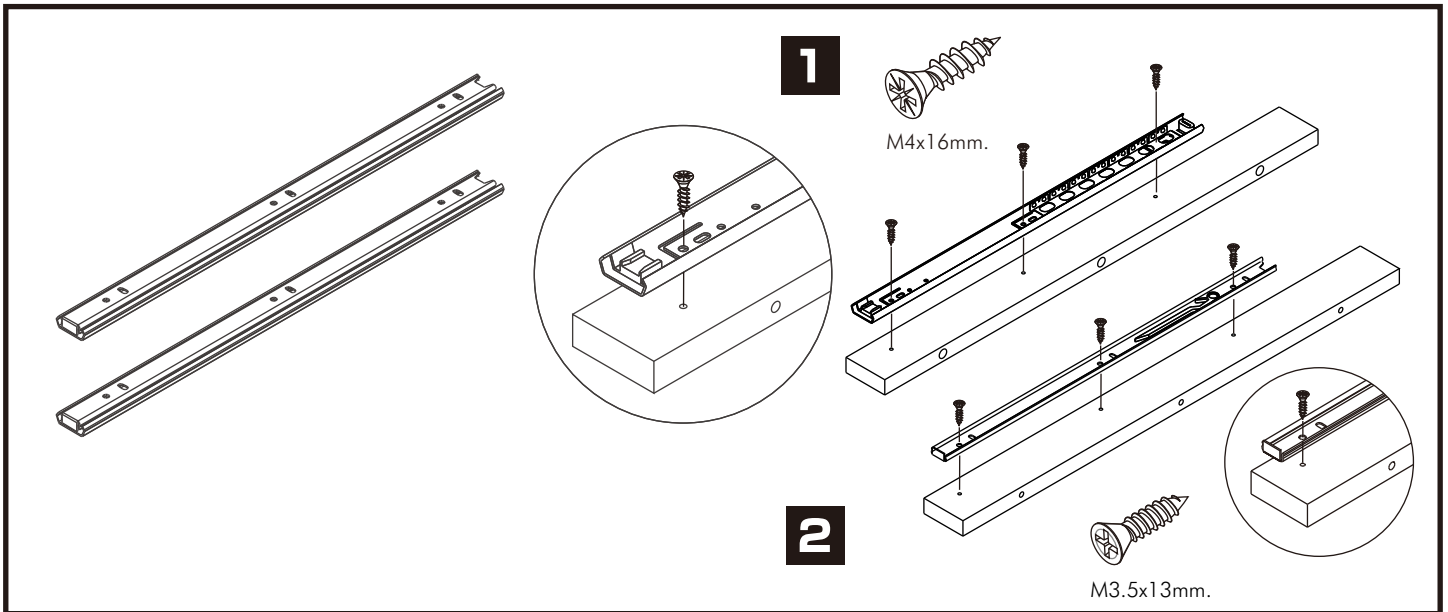

ITAL-SMART

Dressing Stand 50 cm.

CONNECT SYSTEM

HARDWARE

-BODY SET

x 26

x 26

8x35mm.

x 44

M4x40mm.

x 4

x 1

x 1

M4x16mm.

x 3

M3.5x25mm.

x 13

M4x50mm.

x 1

M4x30mm.

x 4

x 1

x 2

M4x16mm.

x 16

x 8

-DRAWER SET

x 3

M3.5x13mm.

x 18

M4x40mm.

x 30