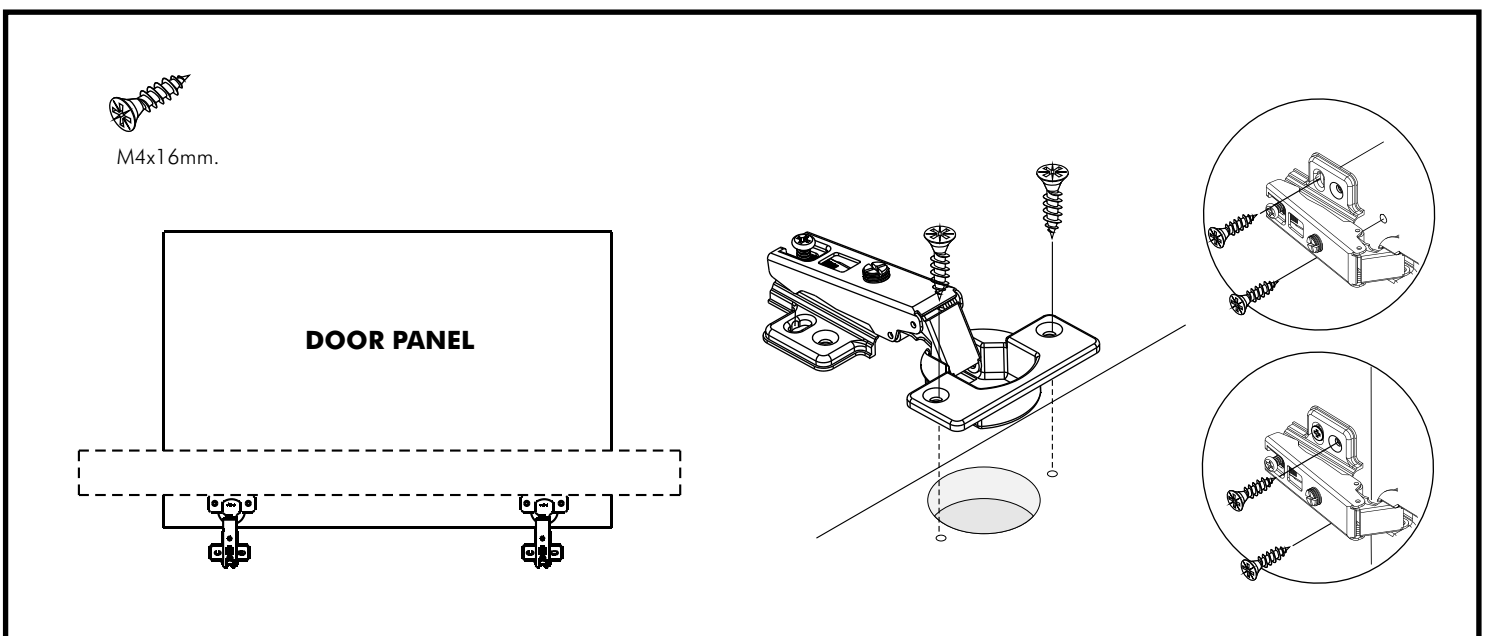

CORSICA

Tv cabinet 180 cm.

CONNECT SYSTEM

HARDWARE

-BODY SET

24mm.

x 16

34mm.