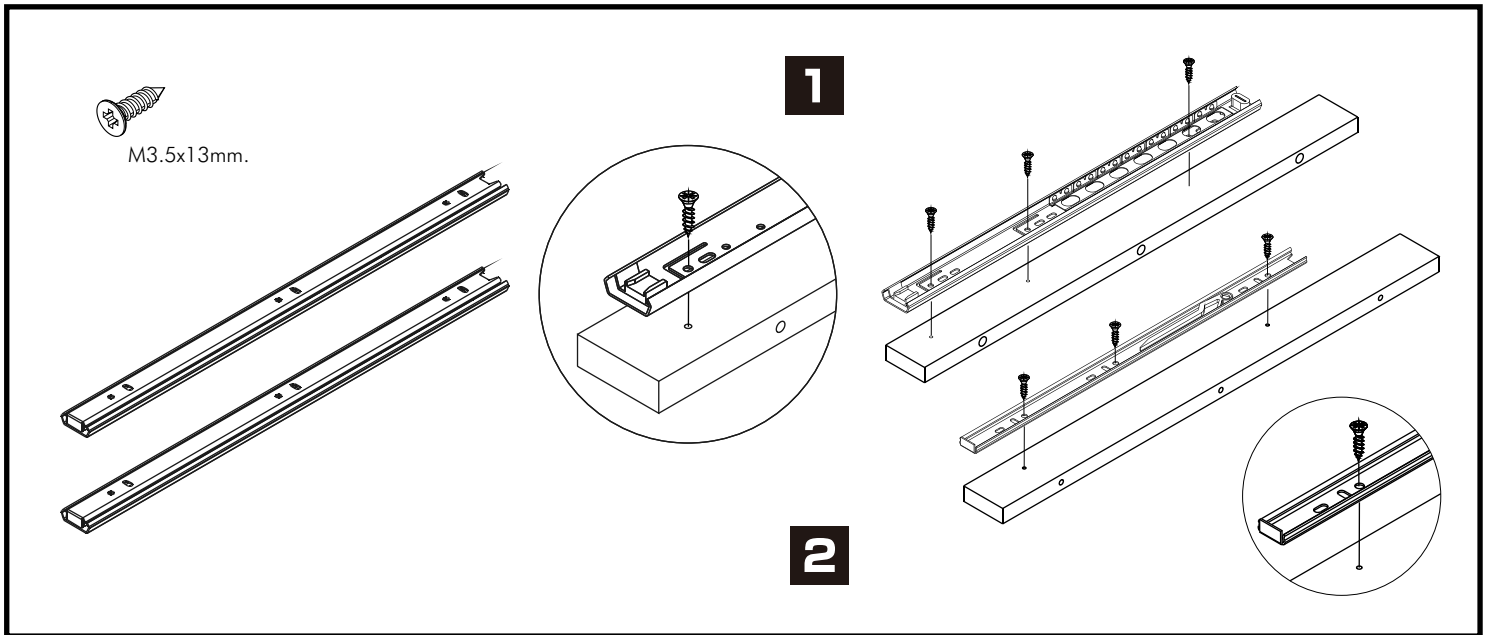

CORSICA

Tv cabinet 180 cm.

CONNECT SYSTEM

HARDWARE

-BODY SET

24mm.

x 16

34mm.

x 4

x 20

#8x35

x 20

M4x16mm.

x 12

M4x50mm.

x 9

x 1 Set

6x1/2"

x 2

x 12

x 4

-DRAWER SET

x 1

M3.5x13mm.

x 12

M4x40mm.

x 12

M6x23mm.

x 3

x 1

x 2

M4x18mm.