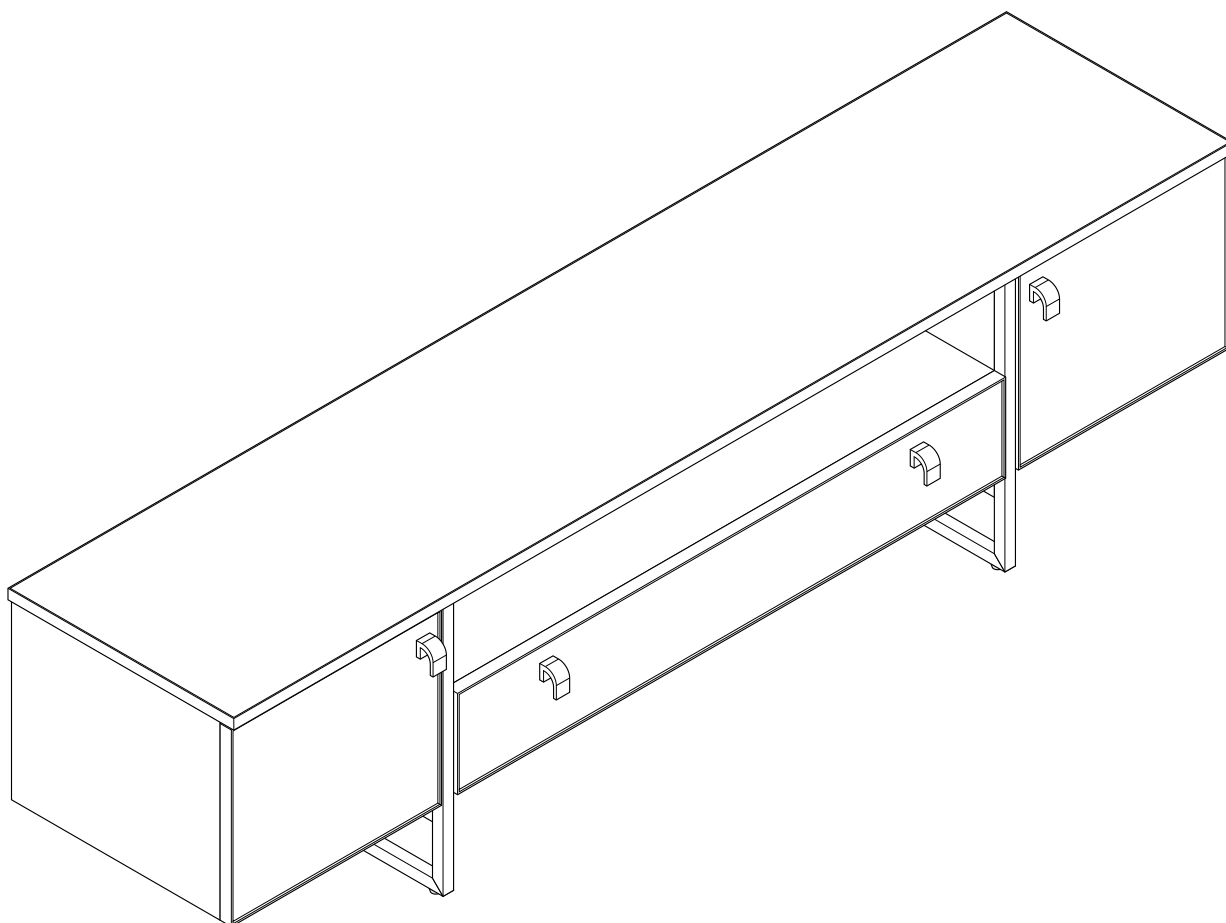

CORSICA

Tv cabinet 180 cm.

CONNECT SYSTEM

HARDWARE

-BODY SET

24mm.

x 16

34mm.

x 1 Set

6x1/2"

x 2

x 12

x 4

-DRAWER SET

x 1

M3.5x13mm.