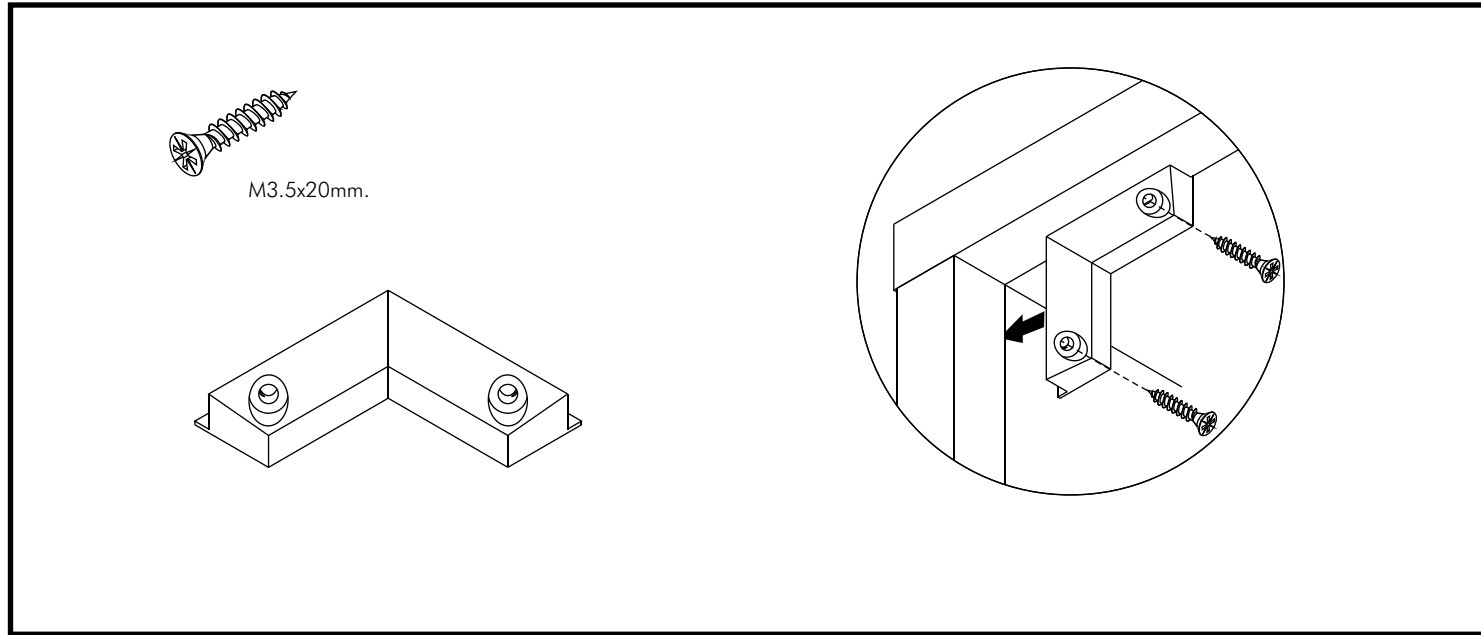

CORSICA

3 drawers 80 cm.

CONNECT SYSTEM

The Standard for identifying which mounted safety fall protection fitting to use **Note : That children's products must be installed with all anti-falling fittings.**

-BODY SET

x 12

19mm.

x 12

#8x35

x 12

M4x16mm.

x 13

M3.5x20mm.

x 8

M4.5x60mm.

x 1

x 1

x 1

x 4

-DRAWER SET