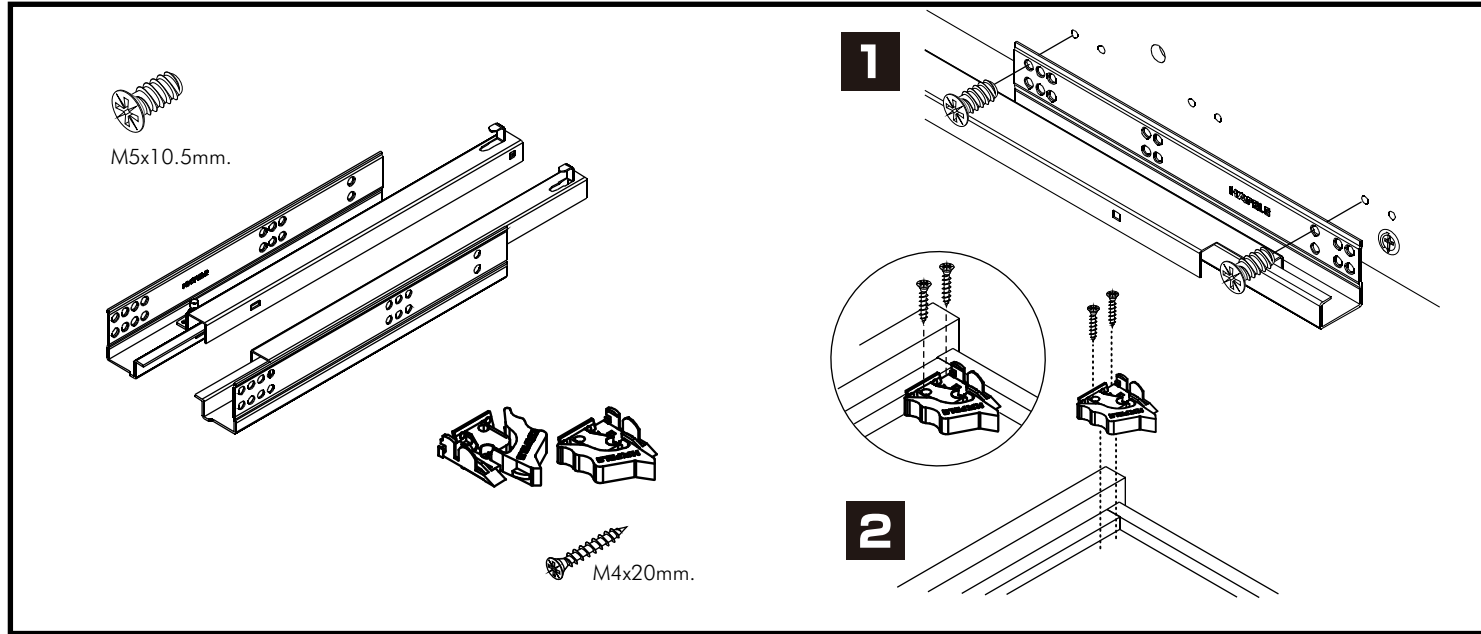

CORSICA

3 drawers 80 cm.

CONNECT SYSTEM

The Standard for identifying which mounted safety fall protection fitting to use **Note : That children's products must be installed with all anti-falling fittings.**

-BODY SET

x 12

19mm.

x 12

#8x35

x 12

M4x16mm.

x 13

M3.5x20mm.

x 8

M4.5x60mm.

x 1

x 1

x 1

x 4

-DRAWER SET

x 6

M4x18mm.

x 6

x 3

M4x20mm.

x 12

M5x10.5mm.

x 18