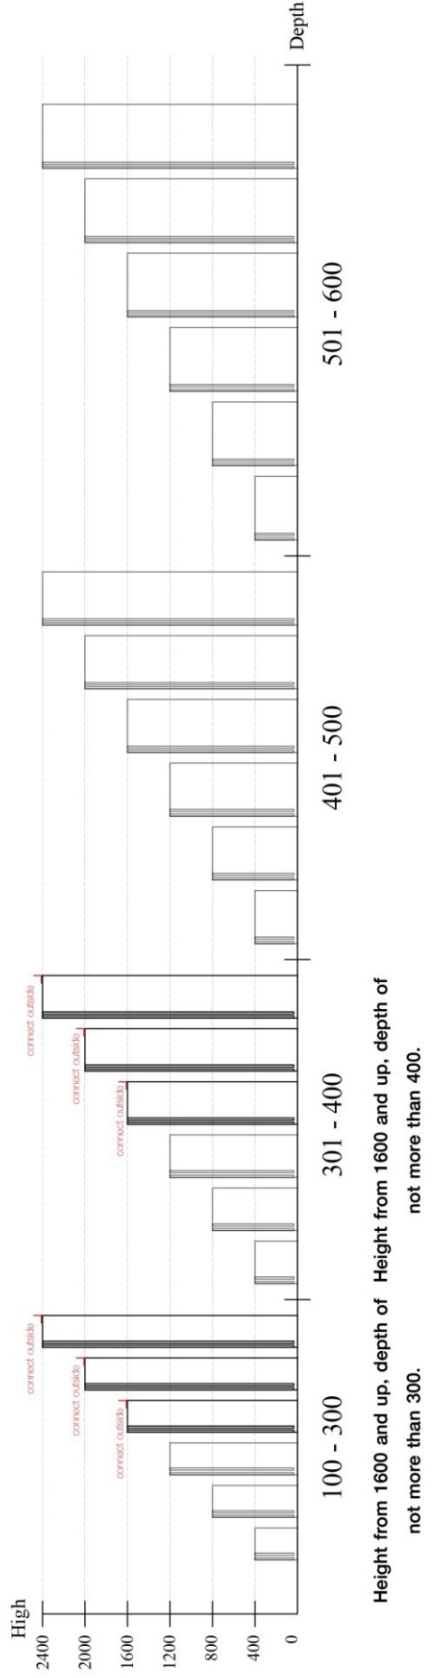

depth of not more than 300 still not manufacture yet