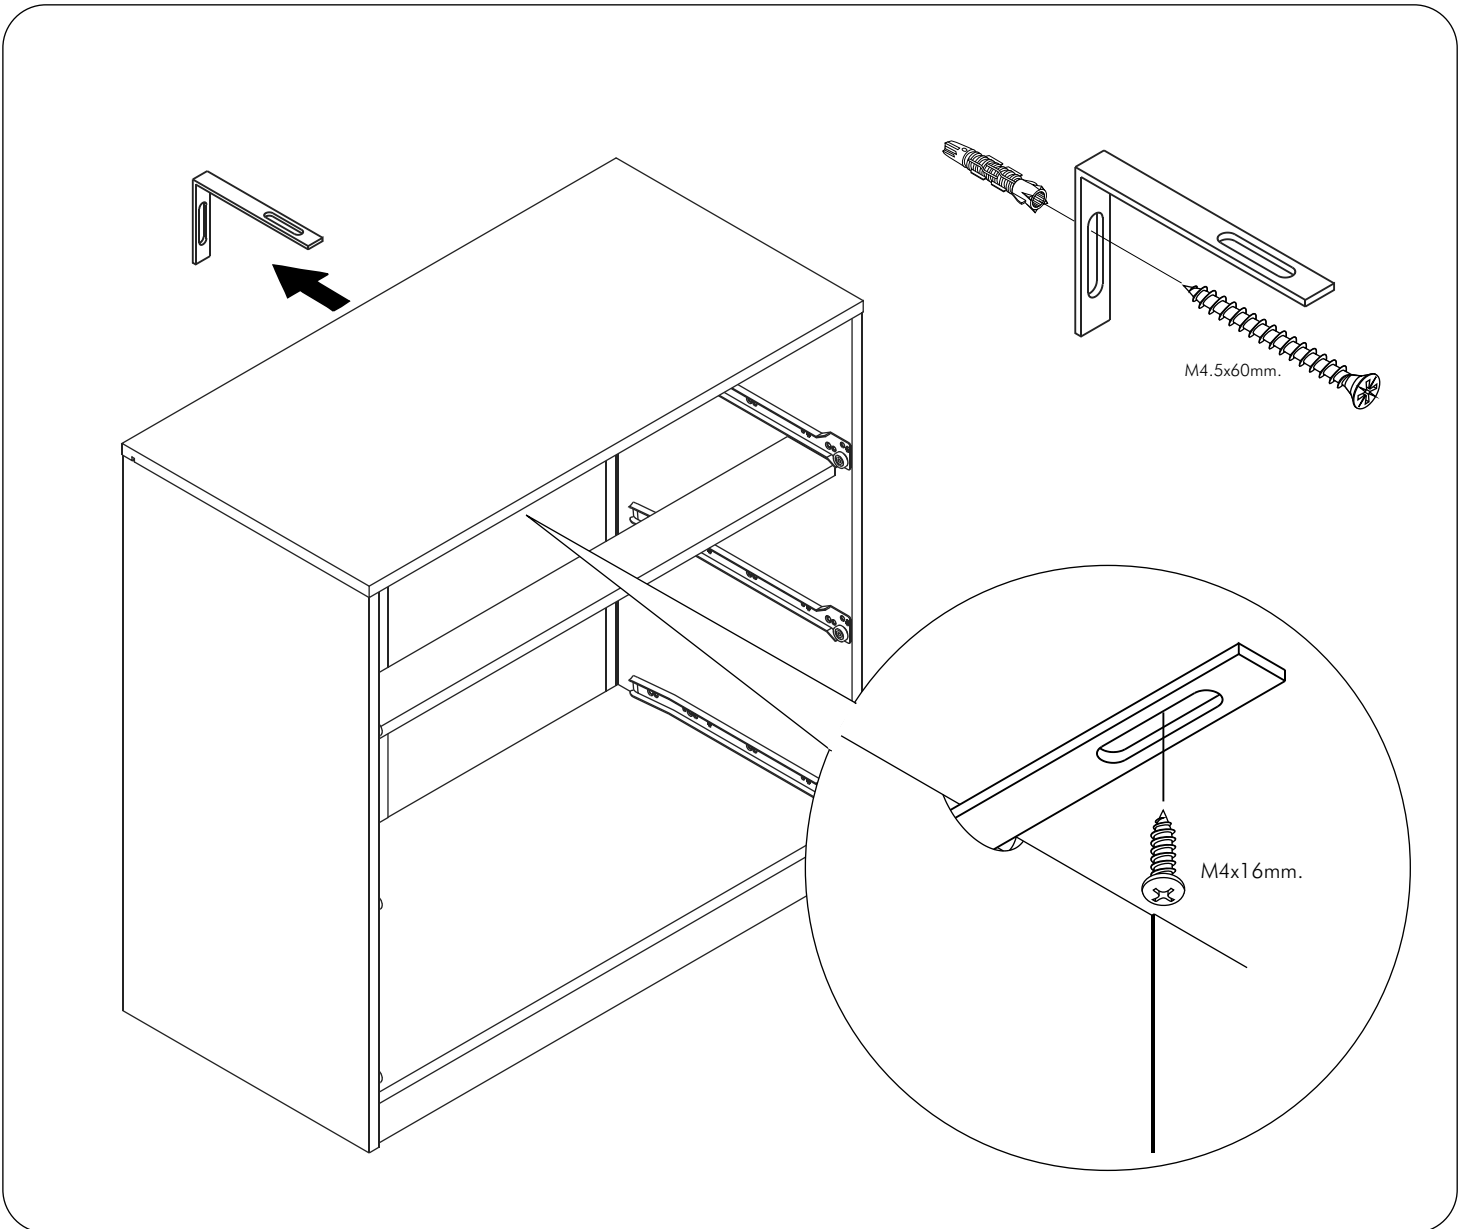

CORSICA

3 drawers 80 cm.

CONNECT SYSTEM

The Standard for identifying which mounted safety fall protection fitting to use **Note : That children's products must be installed with all anti-falling fittings.**

■ Mounted fall protection fittings

■ Category : Cabinet with open doors

■ Category : Chest of drawers

■ Category : Sliding door cabinet / Open cabinet

depth of not more than 300 still not manufacture yet

HARDWARE

-BODY SET

x 12

19mm.

x 12

#8x35

x 12

M4x16mm.

x 13

M3.5x20mm.

x 8

M4.5x60mm.

x 1

x 1

x 1

x 4

-DRAWER SET