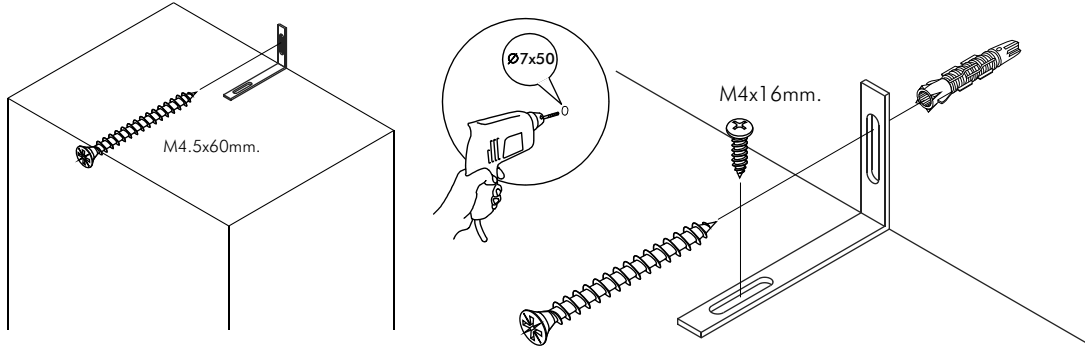

CORSICA

3 drawers 80 cm.

CONNECT SYSTEM

The Standard for identifying which mounted safety fall protection fitting to use **Note : That children's products must be installed with all anti-falling fittings.**

-BODY SET

x 12

19mm.

x 12

#8x35

x 12

M4x16mm.

x 13

M3.5x20mm.

x 8

M4.5x60mm.

x 1

x 1

x 1

x 4

-DRAWER SET

x 3

M3.5x13mm.

x 6

M4x40mm.

x 36

M6x23mm.

x 18

x 1