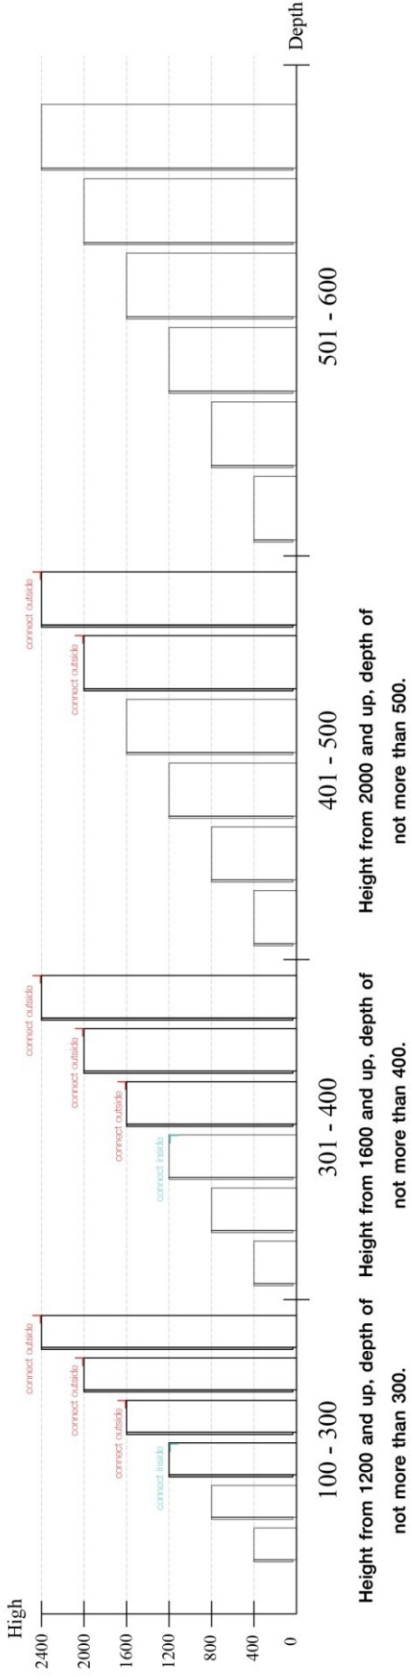

The Standard for identifying which mounted safety fall protection fitting to use **Note : That children's products must be installed with all anti-falling fittings.**

■ Mounted fall protection fittings

■ Category : Cabinet with open doors

■ Category : Chest of drawers