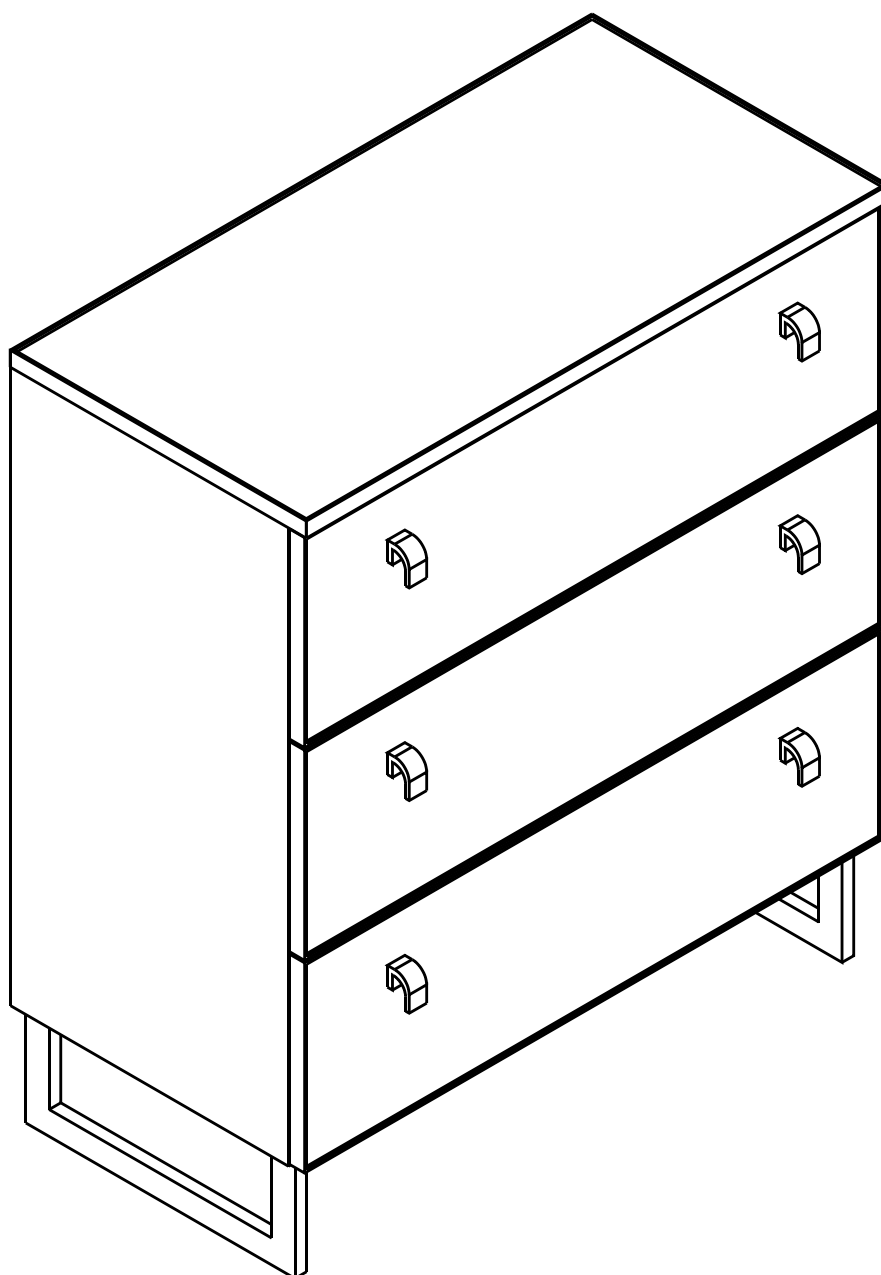

CORSICA

3 drawers 80 cm.

CONNECT SYSTEM

The Standard for identifying which mounted safety fall protection fitting to use **Note : That children's products must be installed with all anti-falling fittings.**

■ Mounted fall protection fittings

■ Category : Cabinet with open doors

■ Category : Chest of drawers

■ Category : Sliding door cabinet / Open cabinet

depth of not more than 300 still not manufacture yet

HARDWARE

-BODY SET

x 12

19mm.

x 12

#8x35

x 12

M4x16mm.

x 13

M3.5x20mm.

x 8

M4.5x60mm.

x 1

x 1

x 1

x 4

-DRAWER SET