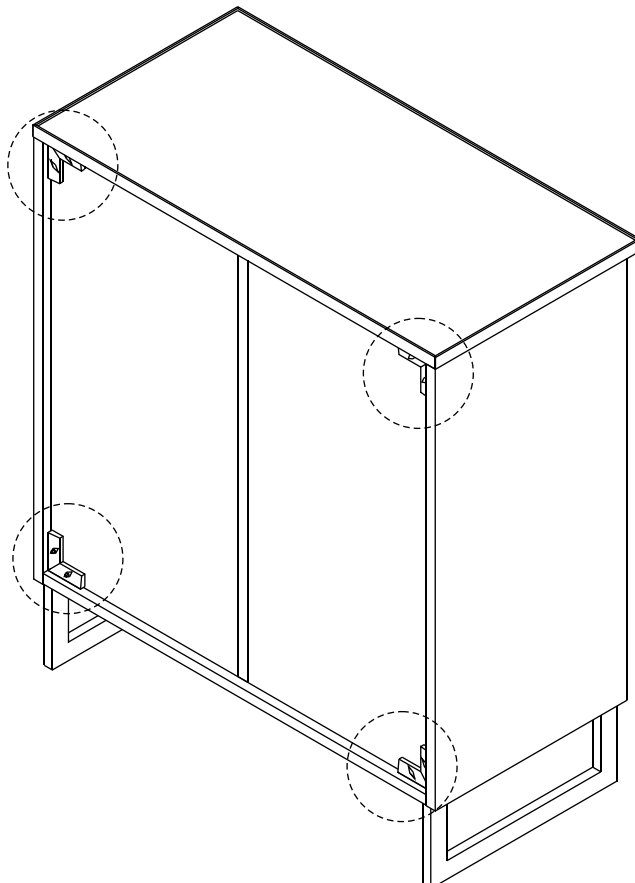

CORSICA

3 drawers 80 cm.

CONNECT SYSTEM

The Standard for identifying which mounted safety fall protection fitting to use **Note : That children's products must be installed with all anti-falling fittings.**

x 3

M3.5x13mm.

x 6

M4x40mm.

x 36

M6x23mm.

x 18

x 1

x 6

M4x18mm.

x 6

x 3

M4x20mm.

x 12

M5x10.5mm.

x 18

ASSEMBLY

-BODY SET

1.

2.

3.

4.

ASSEMBLY

-DRAWER SET