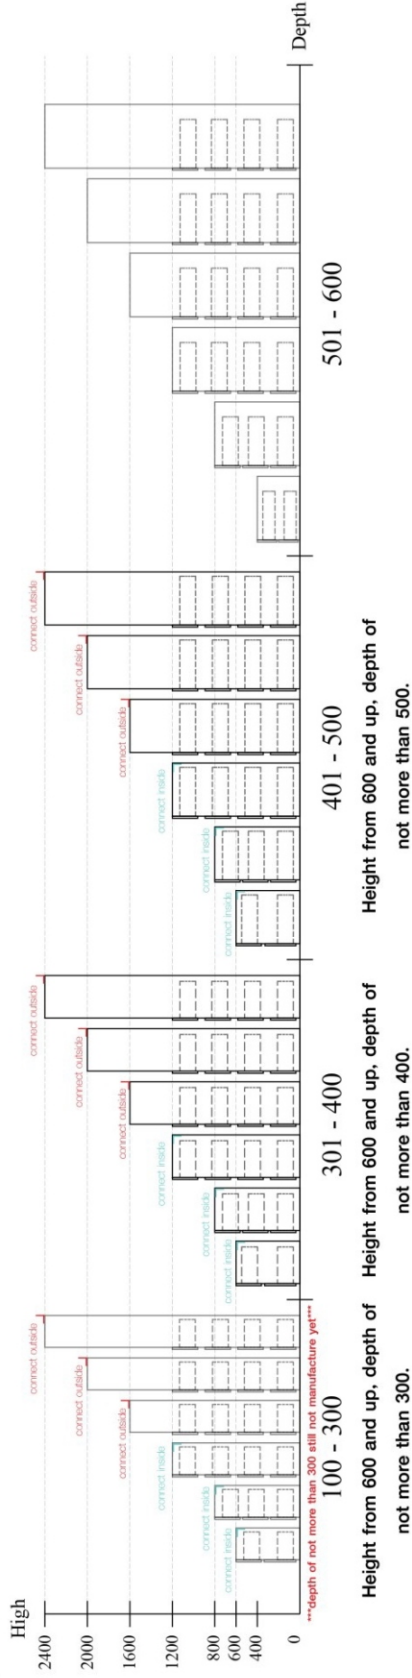

■ Category : Sliding door cabinet / Open cabinet