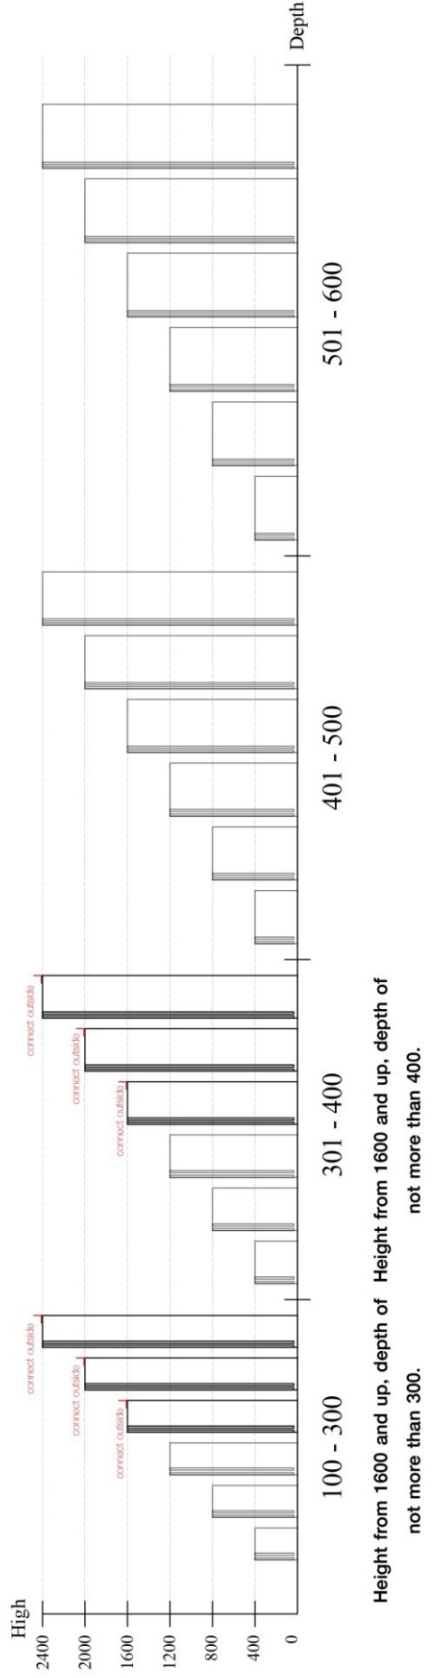

■ Category : Cabinet with open doors

■ Category : Chest of drawers

■ Category : Sliding door cabinet / Open cabinet

depth of not more than 300 still not manufacture yet

HARDWARE

-BODY SET

x 12

x 12

x 12

x 3

x 8

x 3

x 3

x 1

x 1

x 1

x 8

x 4

-DRAWER SET

x 2

x 24

x 20

x 10

x 1

x 2

x 2

x 4

ASSEMBLY

-BODY SET

1.

2.

3.