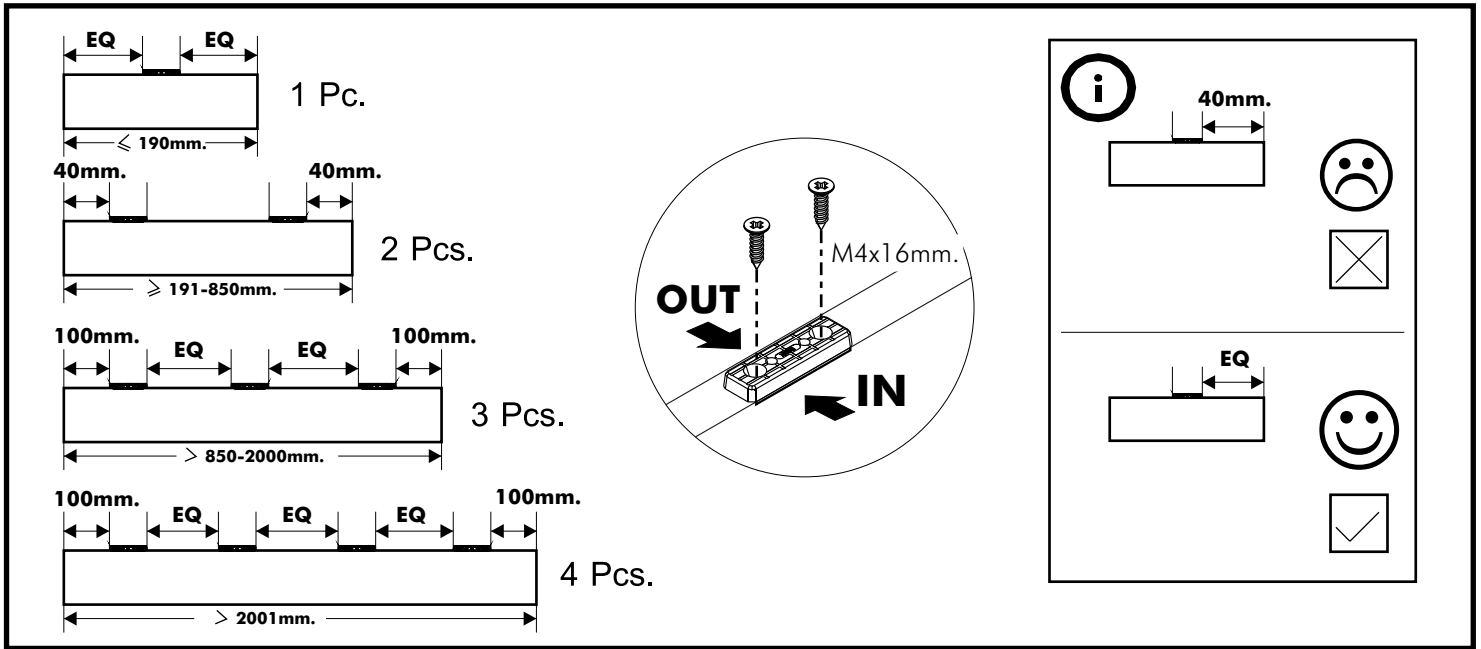

CORSICA

Night table

CONNECT SYSTEM

The Standard for identifying which mounted safety fall protection fitting to use **Note : That children's products must be installed with all anti-falling fittings.**

■ Mounted fall protection fittings

x 8

x 4

-DRAWER SET

x 2

x 24

x 20

x 10

x 1

x 2

x 2

x 4

ASSEMBLY

-BODY SET

1.

2.

3.