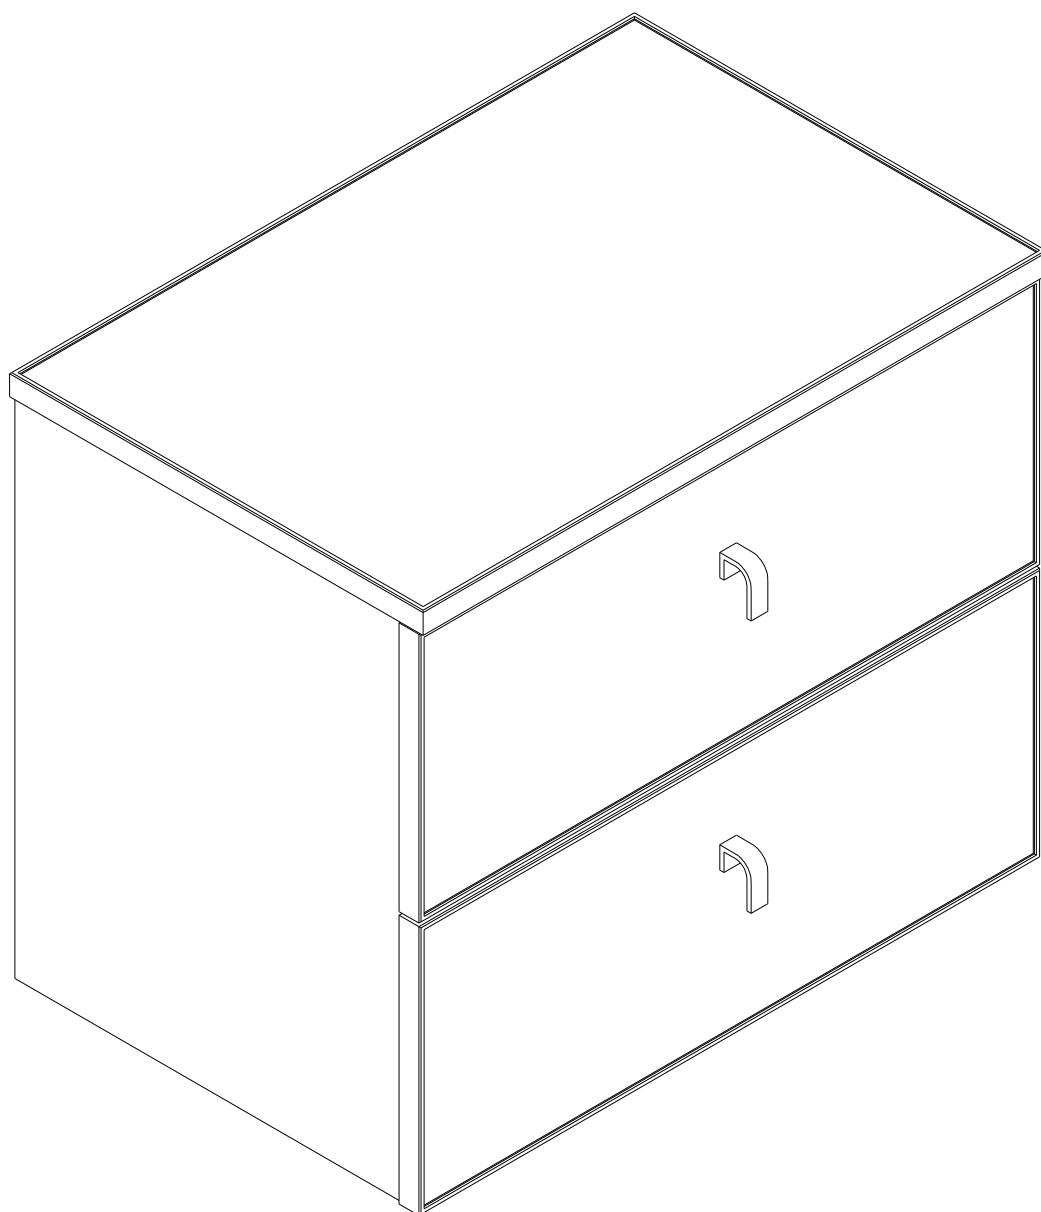

CORSICA

Night table

CONNECT SYSTEM

The Standard for identifying which mounted safety fall protection fitting to use **Note : That children's products must be installed with all anti-falling fittings.**

■ Mounted fall protection fittings

■ Category : Cabinet with open doors

■ Category : Chest of drawers

■ Category : Sliding door cabinet / Open cabinet

depth of not more than 300 still not manufacture yet

HARDWARE

-BODY SET

x 12

x 12

x 8

x 4

-DRAWER SET

x 2

x 24

x 20

x 10

x 1