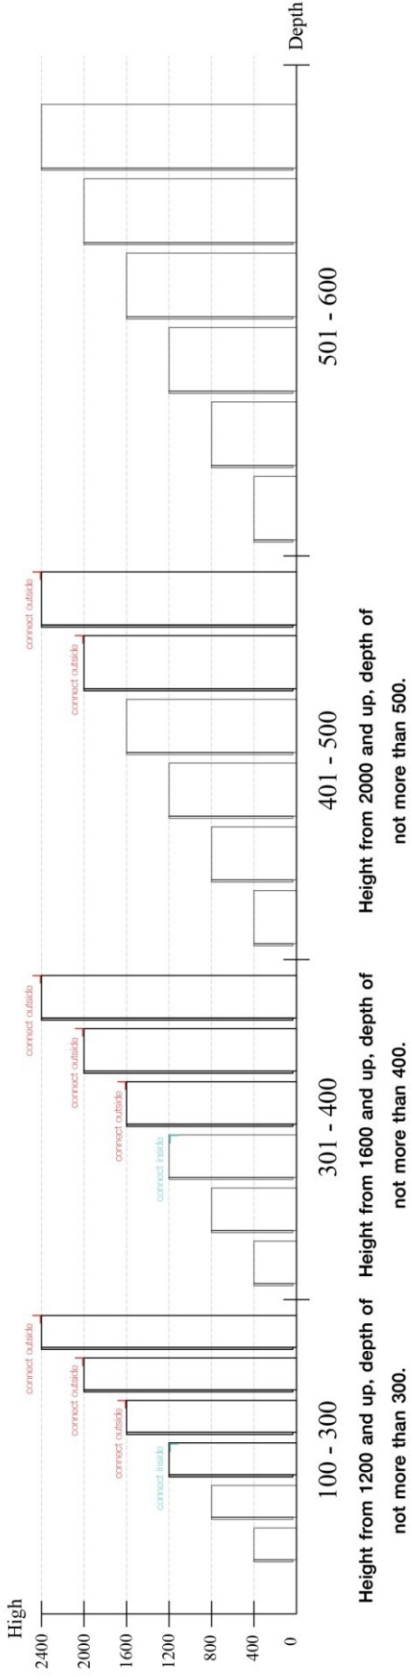

■ Category : Cabinet with open doors

■ Category : Chest of drawers

■ Category : Sliding door cabinet / Open cabinet

depth of not more than 300 still not manufacture yet

HARDWARE

-BODY SET

x 12

x 12

x 12

x 3

x 8

x 3

x 3

x 1

x 1

x 1

x 8

x 4

-DRAWER SET

x 2

x 24

x 20

x 10

x 1

x 2

x 2

x 4

ASSEMBLY

-BODY SET

1.

2.

3.