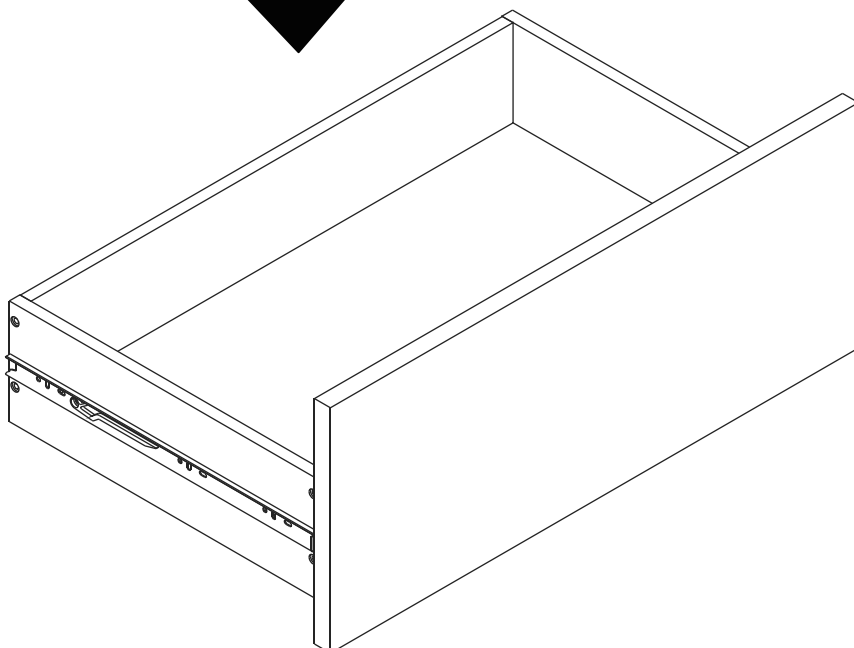

CORSICA

Night table

CONNECT SYSTEM

The Standard for identifying which mounted safety fall protection fitting to use **Note : That children's products must be installed with all anti-falling fittings.**

■ Mounted fall protection fittings

■ Category : Cabinet with open doors

■ Category : Chest of drawers

■ Category : Sliding door cabinet / Open cabinet

depth of not more than 300 still not manufacture yet

HARDWARE

-BODY SET

x 12

x 12