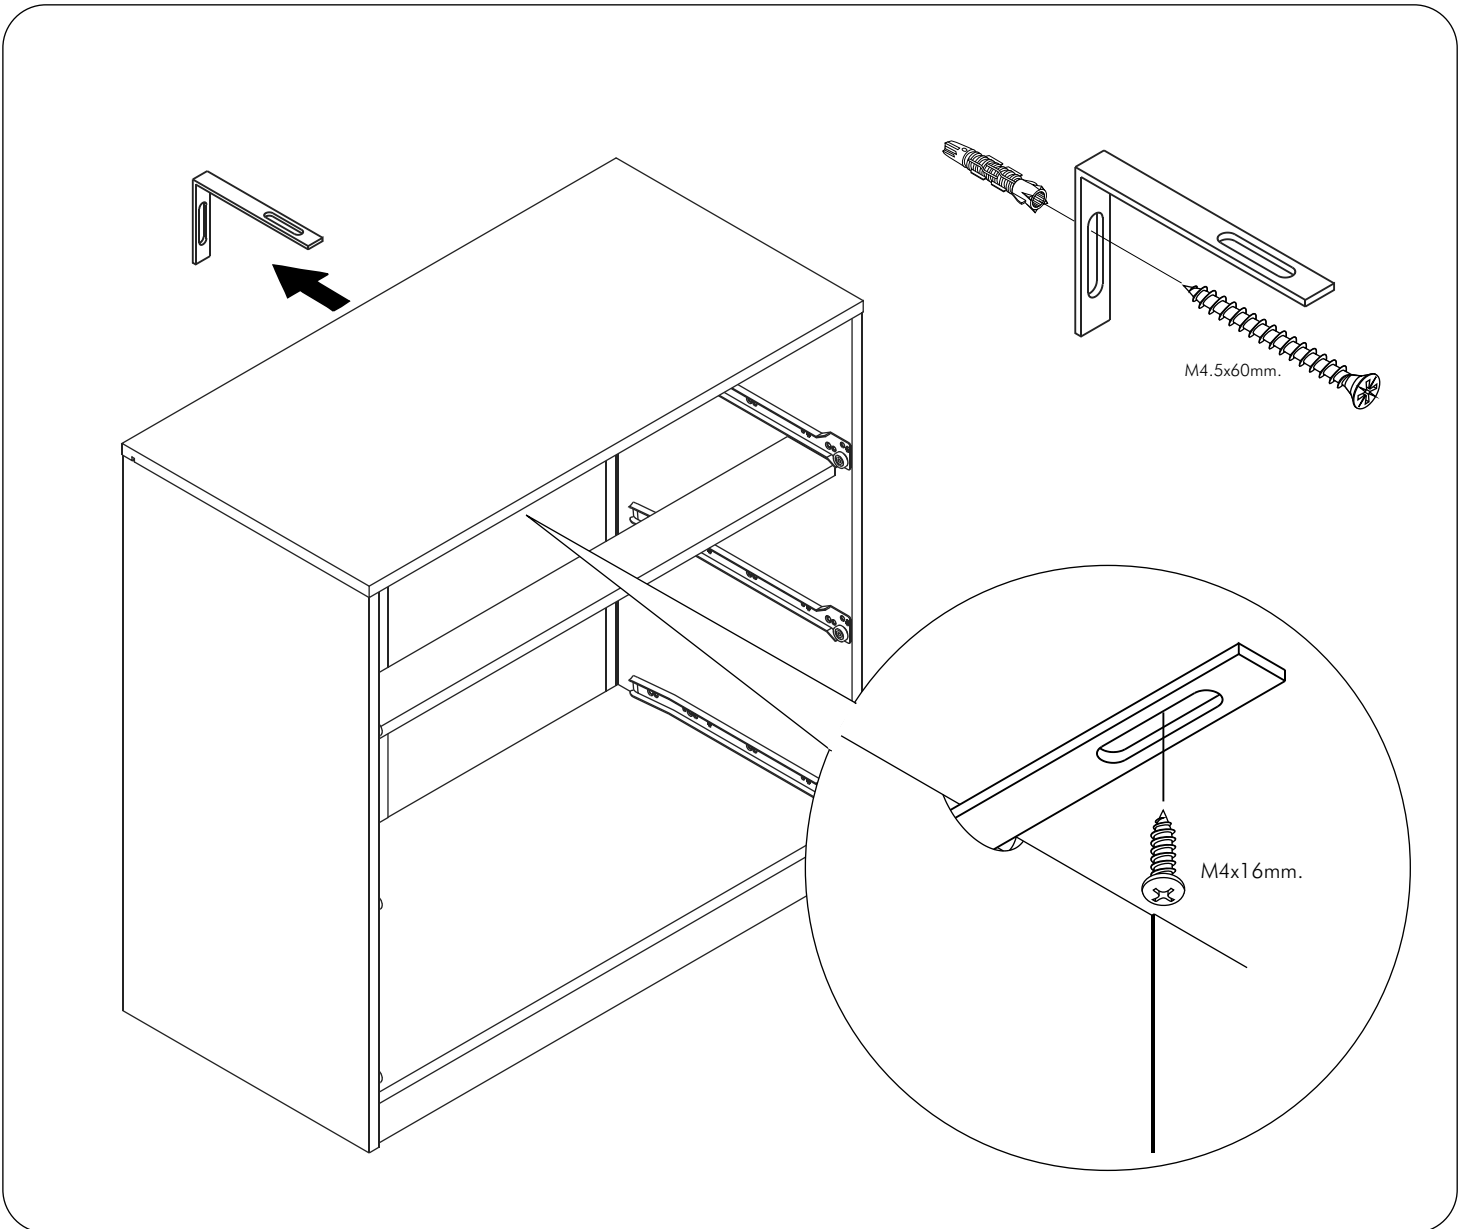

CORSICA

Night table

CONNECT SYSTEM

The Standard for identifying which mounted safety fall protection fitting to use **Note : That children's products must be installed with all anti-falling fittings.**

■ Mounted fall protection fittings

■ Category : Cabinet with open doors

■ Category : Chest of drawers

■ Category : Sliding door cabinet / Open cabinet

depth of not more than 300 still not manufacture yet

HARDWARE

-BODY SET

x 12

x 12

x 8

x 4

-DRAWER SET

x 2

x 24

x 20

x 10

x 1