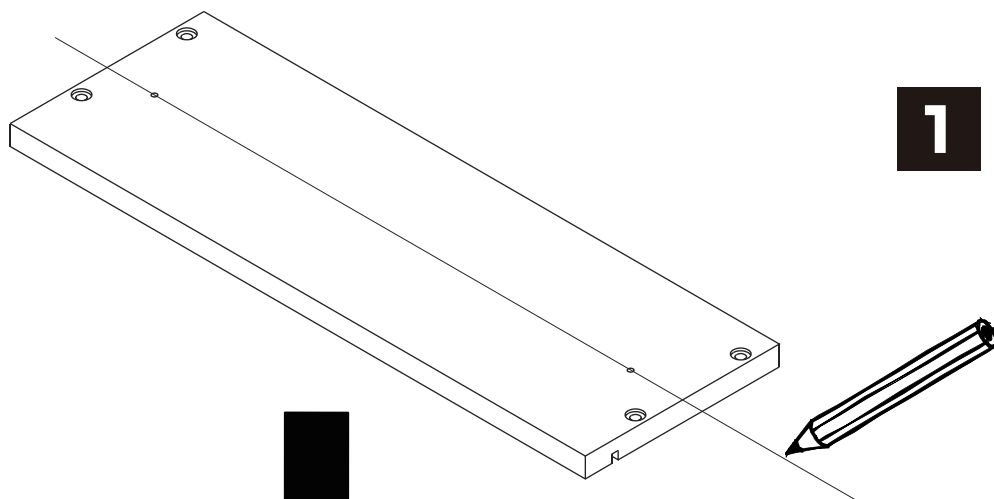

CORSICA

Night table

CONNECT SYSTEM

The Standard for identifying which mounted safety fall protection fitting to use **Note : That children's products must be installed with all anti-falling fittings.**

■ Mounted fall protection fittings

■ Category : Cabinet with open doors

■ Category : Chest of drawers

■ Category : Sliding door cabinet / Open cabinet

depth of not more than 300 still not manufacture yet

HARDWARE

-BODY SET

x 12

x 12