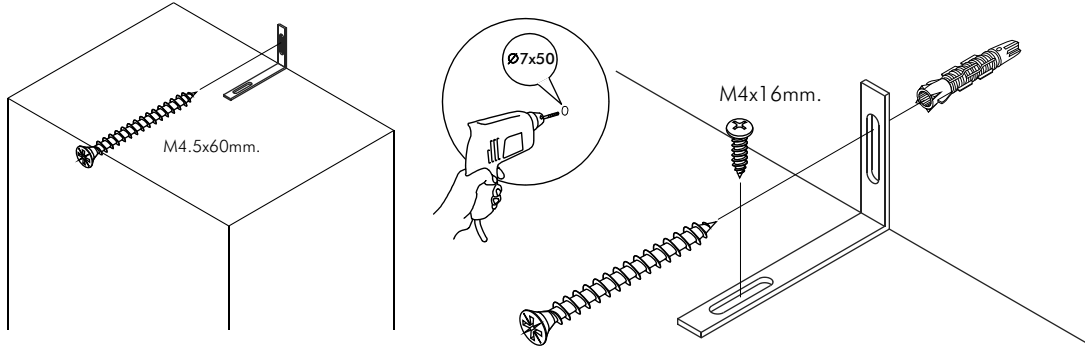

CORSICA

Night table

CONNECT SYSTEM

The Standard for identifying which mounted safety fall protection fitting to use **Note : That children's products must be installed with all anti-falling fittings.**

■ Mounted fall protection fittings

■ Category : Cabinet with open doors

■ Category : Chest of drawers

■ Category : Sliding door cabinet / Open cabinet

depth of not more than 300 still not manufacture yet

HARDWARE

-BODY SET

x 12

x 12