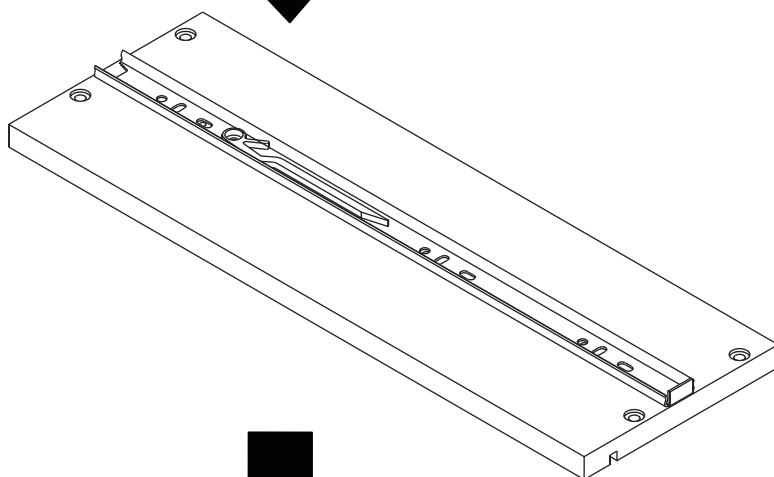

CORSICA

Night table

CONNECT SYSTEM

The Standard for identifying which mounted safety fall protection fitting to use **Note : That children's products must be installed with all anti-falling fittings.**

■ Mounted fall protection fittings

■ Category : Cabinet with open doors

■ Category : Chest of drawers

■ Category : Sliding door cabinet / Open cabinet

depth of not more than 300 still not manufacture yet

HARDWARE

-BODY SET

x 12

x 12