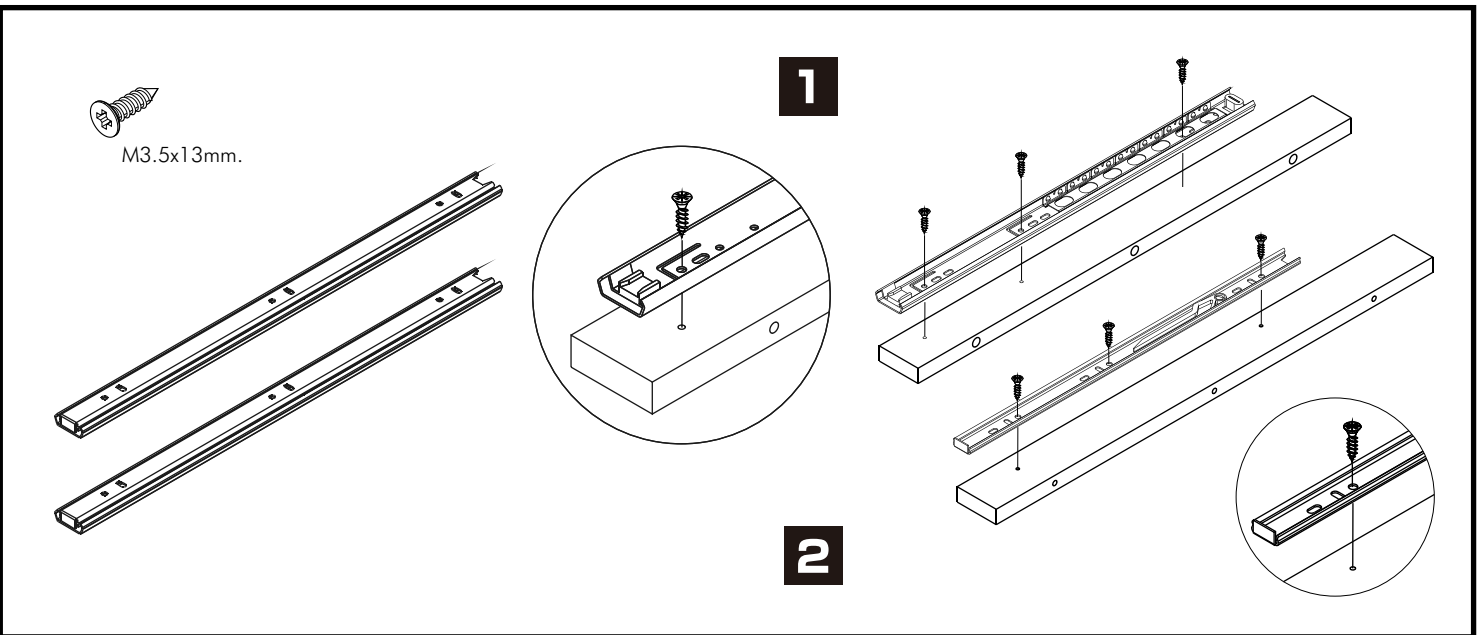

CORSICA

Night table

CONNECT SYSTEM

The Standard for identifying which mounted safety fall protection fitting to use **Note : That children's products must be installed with all anti-falling fittings.**

■ Mounted fall protection fittings

■ Category : Cabinet with open doors

■ Category : Chest of drawers

■ Category : Sliding door cabinet / Open cabinet

depth of not more than 300 still not manufacture yet

HARDWARE

-BODY SET

x 12

x 12

x 8

x 4

-DRAWER SET

x 2

x 24

x 20

x 10

x 1

x 2

x 2

x 4

ASSEMBLY

-BODY SET

1.

2.

3.