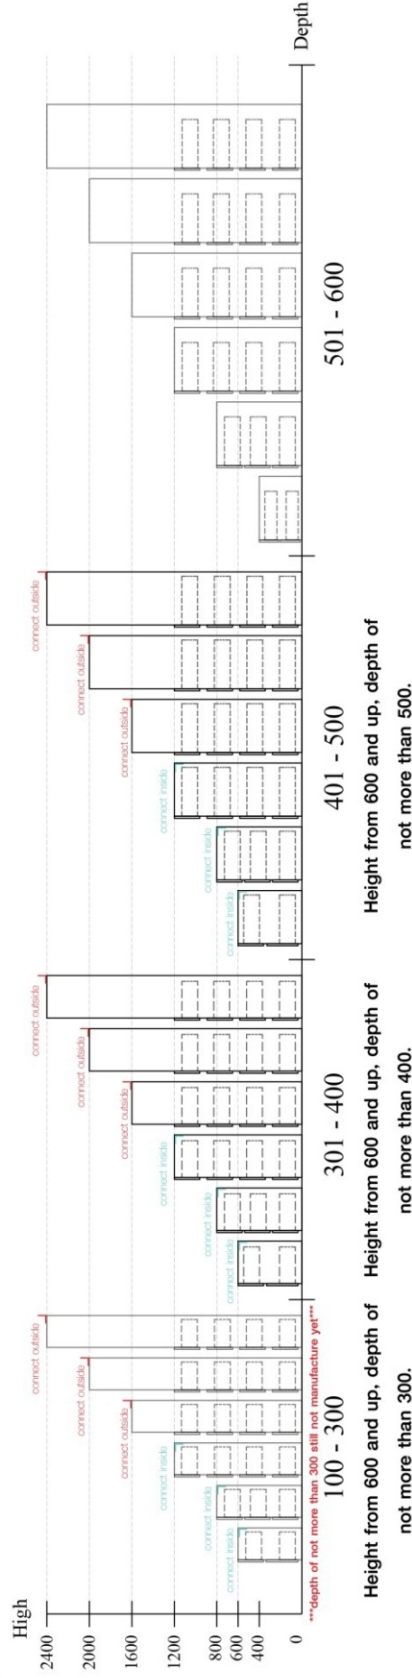

■ Category : Cabinet with open doors

■ Category : Chest of drawers

■ Category : Sliding door cabinet / Open cabinet

depth of not more than 300 still not manufacture yet

HARDWARE

-BODY SET

x 12

x 12

x 12

x 3

x 8

x 3

x 3

x 1

x 1

x 1

x 8

x 4

-DRAWER SET

x 2

x 24

x 20

x 10

x 1

x 2

x 2

x 4

ASSEMBLY

-BODY SET

1.

2.

3.