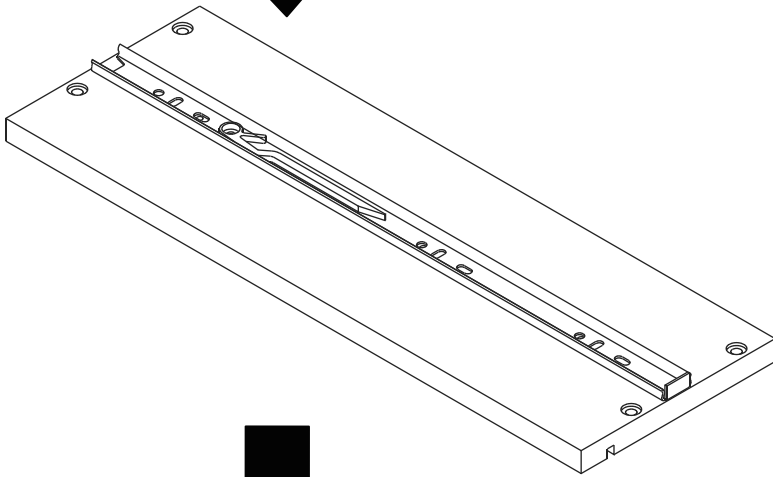

JEAGER

Coffee table

CONNECT SYSTEM

1

2

HARDWARE

-BODY SET

x 8

x 8

x 16

x 4

x 4

x 6

x 16

x 4

-DRAWER SET

x 2

x 24

x 24

x 6

x 1

ASSEMBLY

-BODY SET

1.