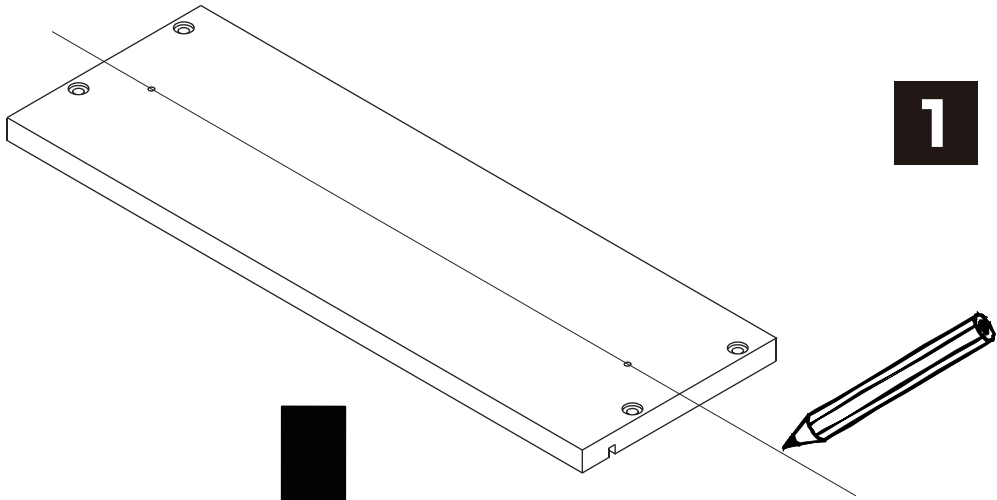

JEAGER

Coffee table

CONNECT SYSTEM

1

2

HARDWARE

-BODY SET

x 8

x 8

x 16

x 4

x 4

x 6

x 16

x 4

-DRAWER SET

x 2

x 24

x 24

x 6

x 1

ASSEMBLY

-BODY SET

1.