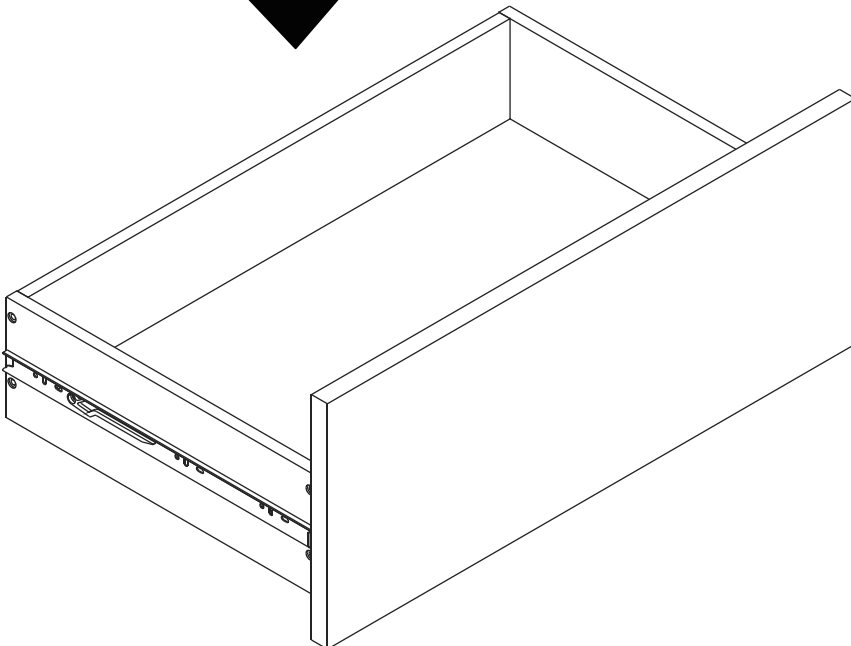

JEAGER

Coffee table

CONNECT SYSTEM

1

2

HARDWARE

-BODY SET

x 8

x 8

x 16

x 4

x 4

x 6

x 16

x 4

-DRAWER SET

x 2

x 24

x 24

x 6

x 1

ASSEMBLY

-BODY SET

1.