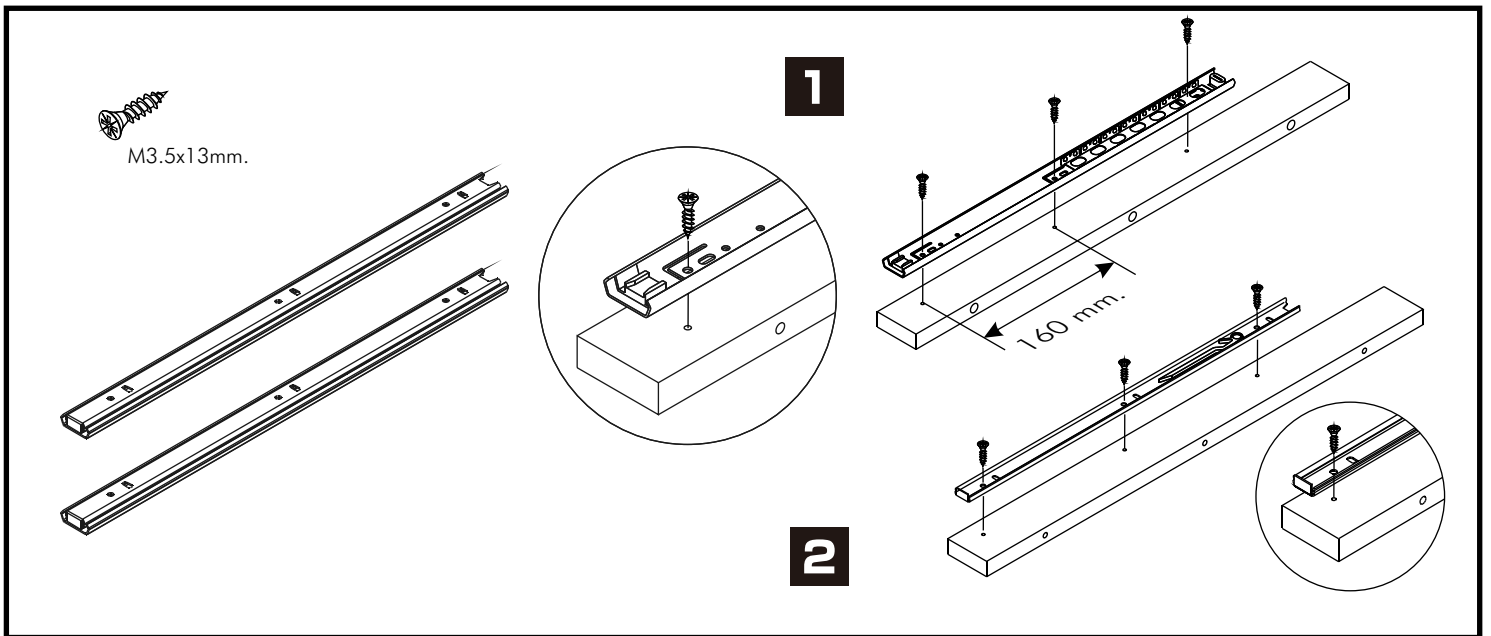

JEAGER

Coffee table

CONNECT SYSTEM

1

2

HARDWARE

-BODY SET

x 8

x 8

x 16

x 4

x 4

x 6

x 16

x 4

-DRAWER SET

x 2

x 24

x 24

x 6

x 1

ASSEMBLY

-BODY SET

1.